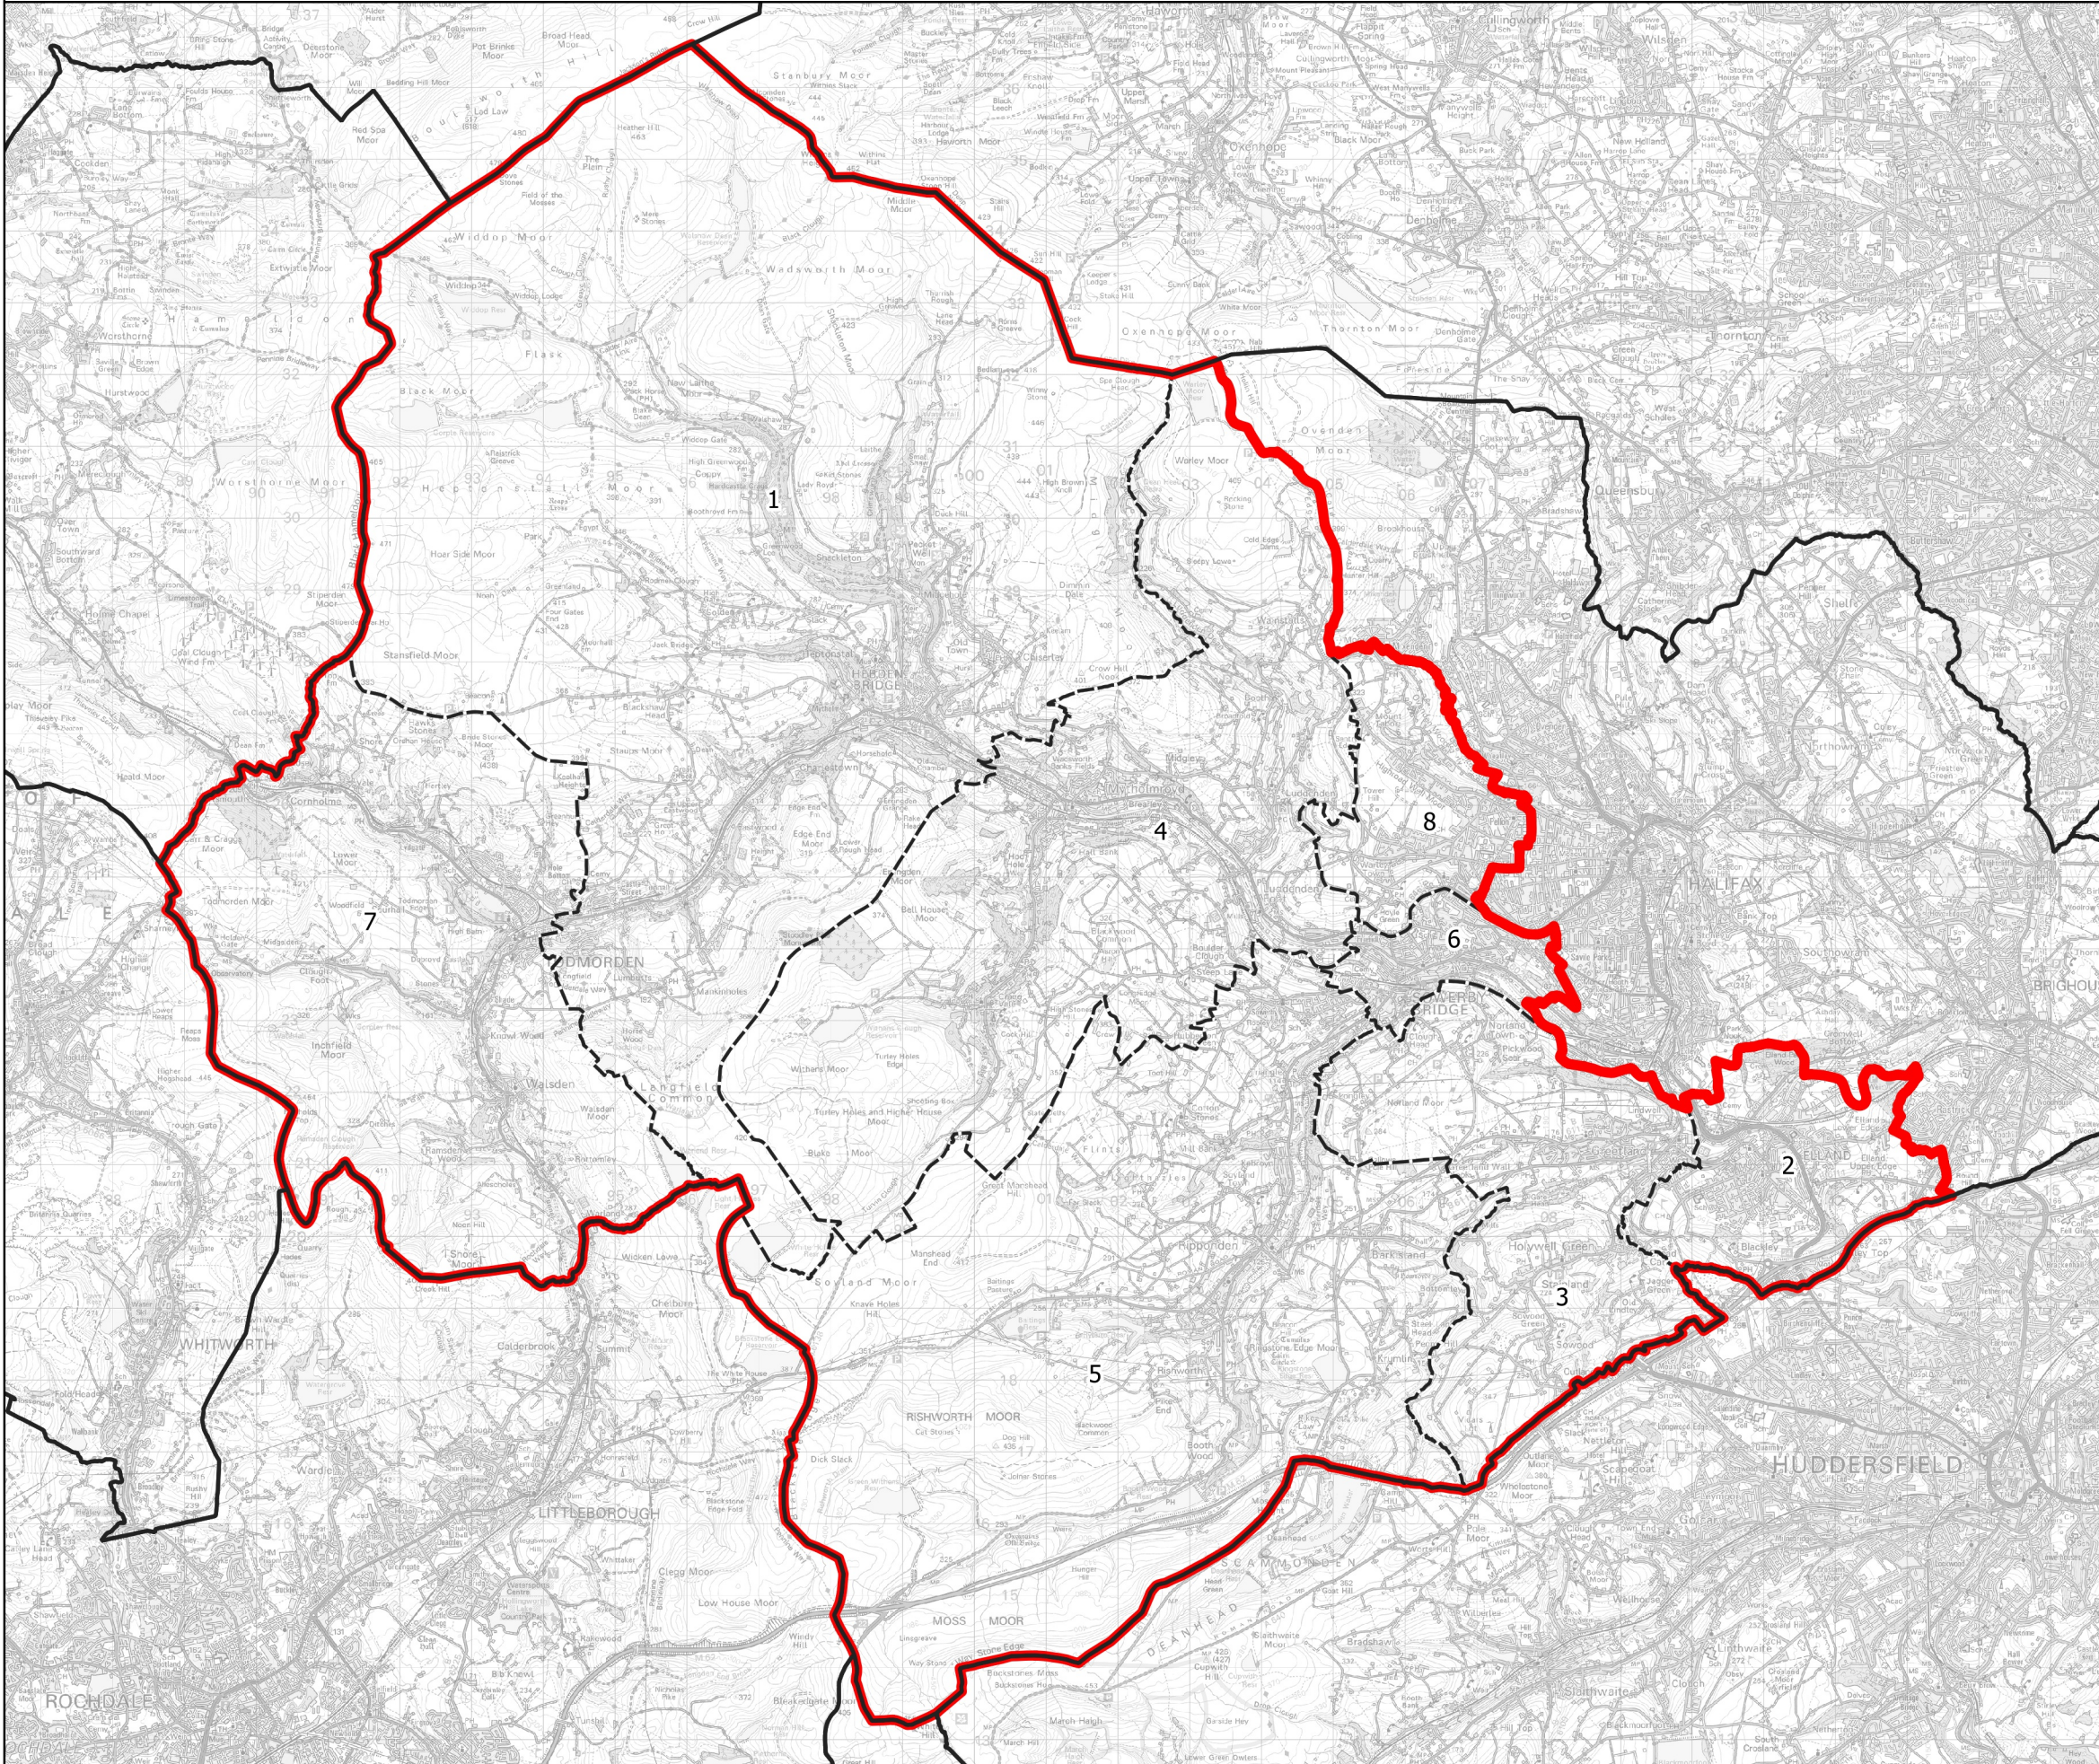

Boundary Commission for England - Initial Proposals for the Yorkshire and the Humber Region

Calder Valley County Constituency - Electorate 70,638

- Wards:
- 1 Calder
 - 2 Elland
 - 3 Greetland and Stainland
 - 4 Luddendenfoot
 - 5 Ryburn
 - 6 Sowerby Bridge
 - 7 Todmorden
 - 8 Warley

Constituency
 Local Authorities
 Wards

© Crown copyright and database rights 2021 OS 100018289. You are permitted to use this data solely to enable you to respond to, or interact with, the organisation that provided you with the data. You are not permitted to copy, sub-license, distribute or sell any of this data to third parties in any form. Third party rights to enforce the terms of this licence shall be reserved to OS.

Calder Valley County Constituency