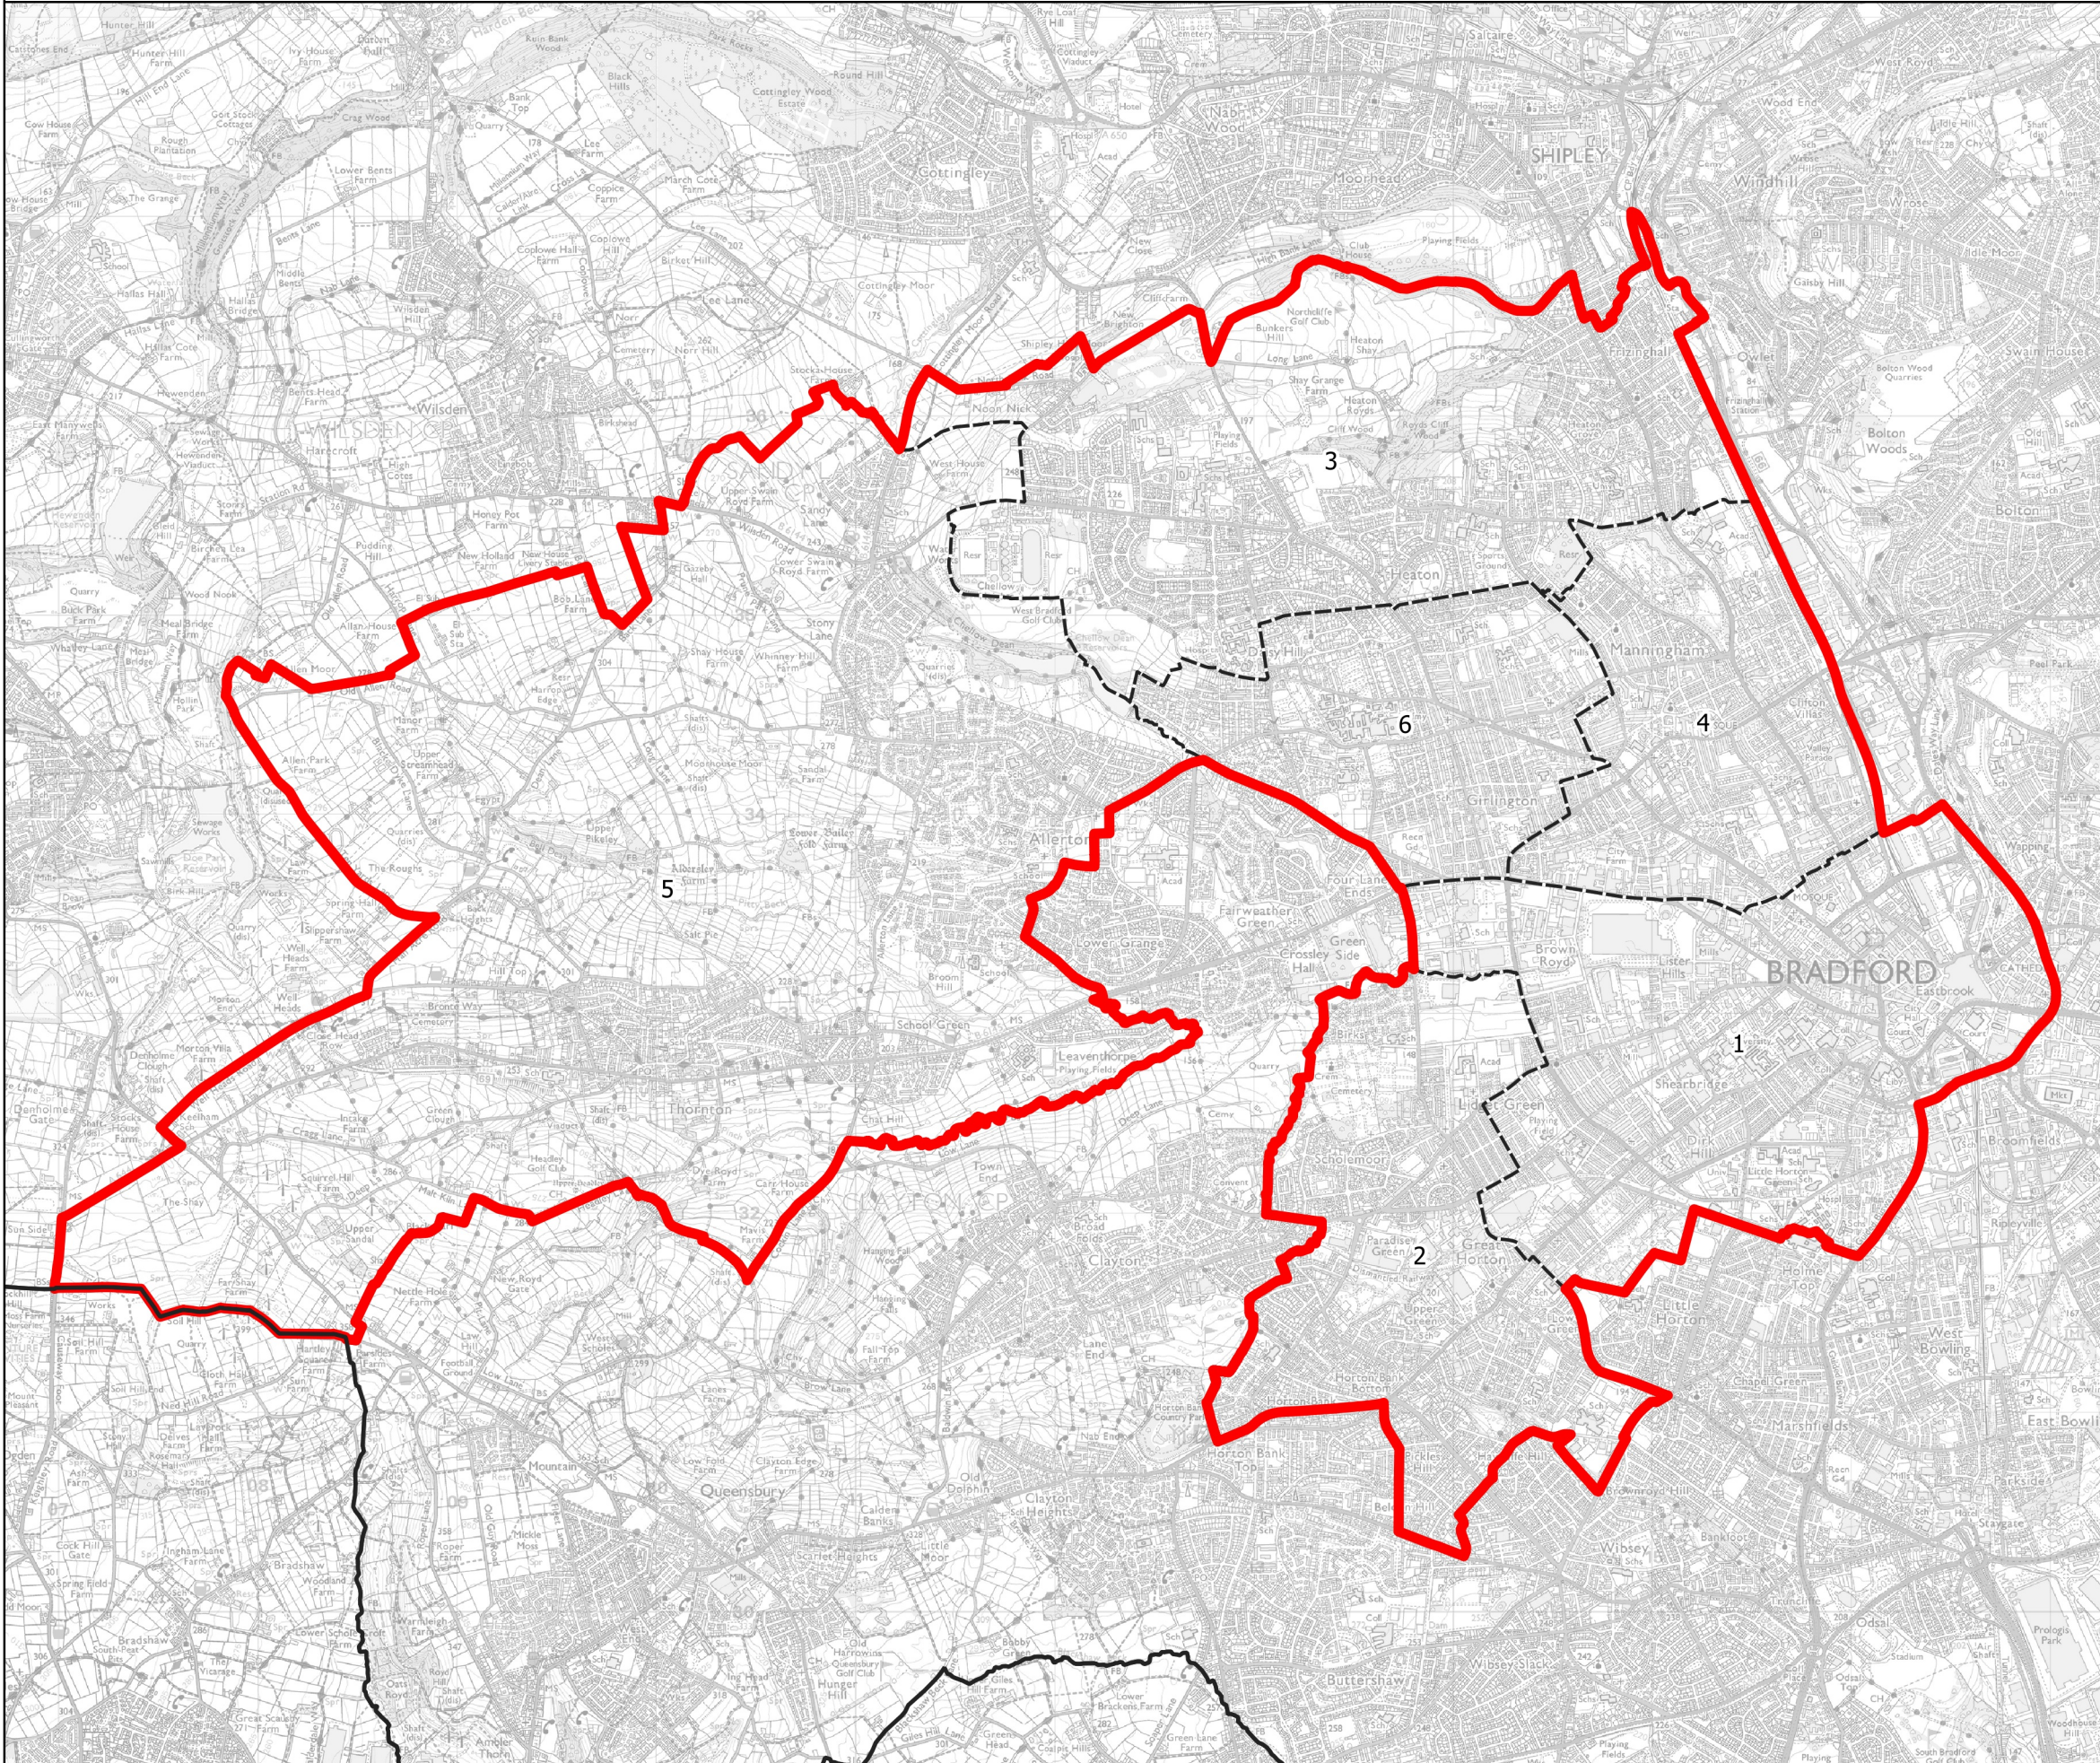

# Boundary Commission for England - Initial Proposals for the Yorkshire and the Humber Region

## Bradford West Borough Constituency - Electorate 70,639

- Wards:
- 1 City
  - 2 Great Horton
  - 3 Heaton
  - 4 Manningham
  - 5 Thornton and Allerton
  - 6 Toller

Constituency  
 Local Authorities  
 Wards

0 0.5 1 km

© Crown copyright and database rights 2021 OS 100018289. You are permitted to use this data solely to enable you to respond to, or interact with, the organisation that provided you with the data. You are not permitted to copy, sub-licence, distribute or sell any of this data to third parties in any form. Third party rights to enforce the terms of this licence shall be reserved to OS.

Bradford West Borough Constituency