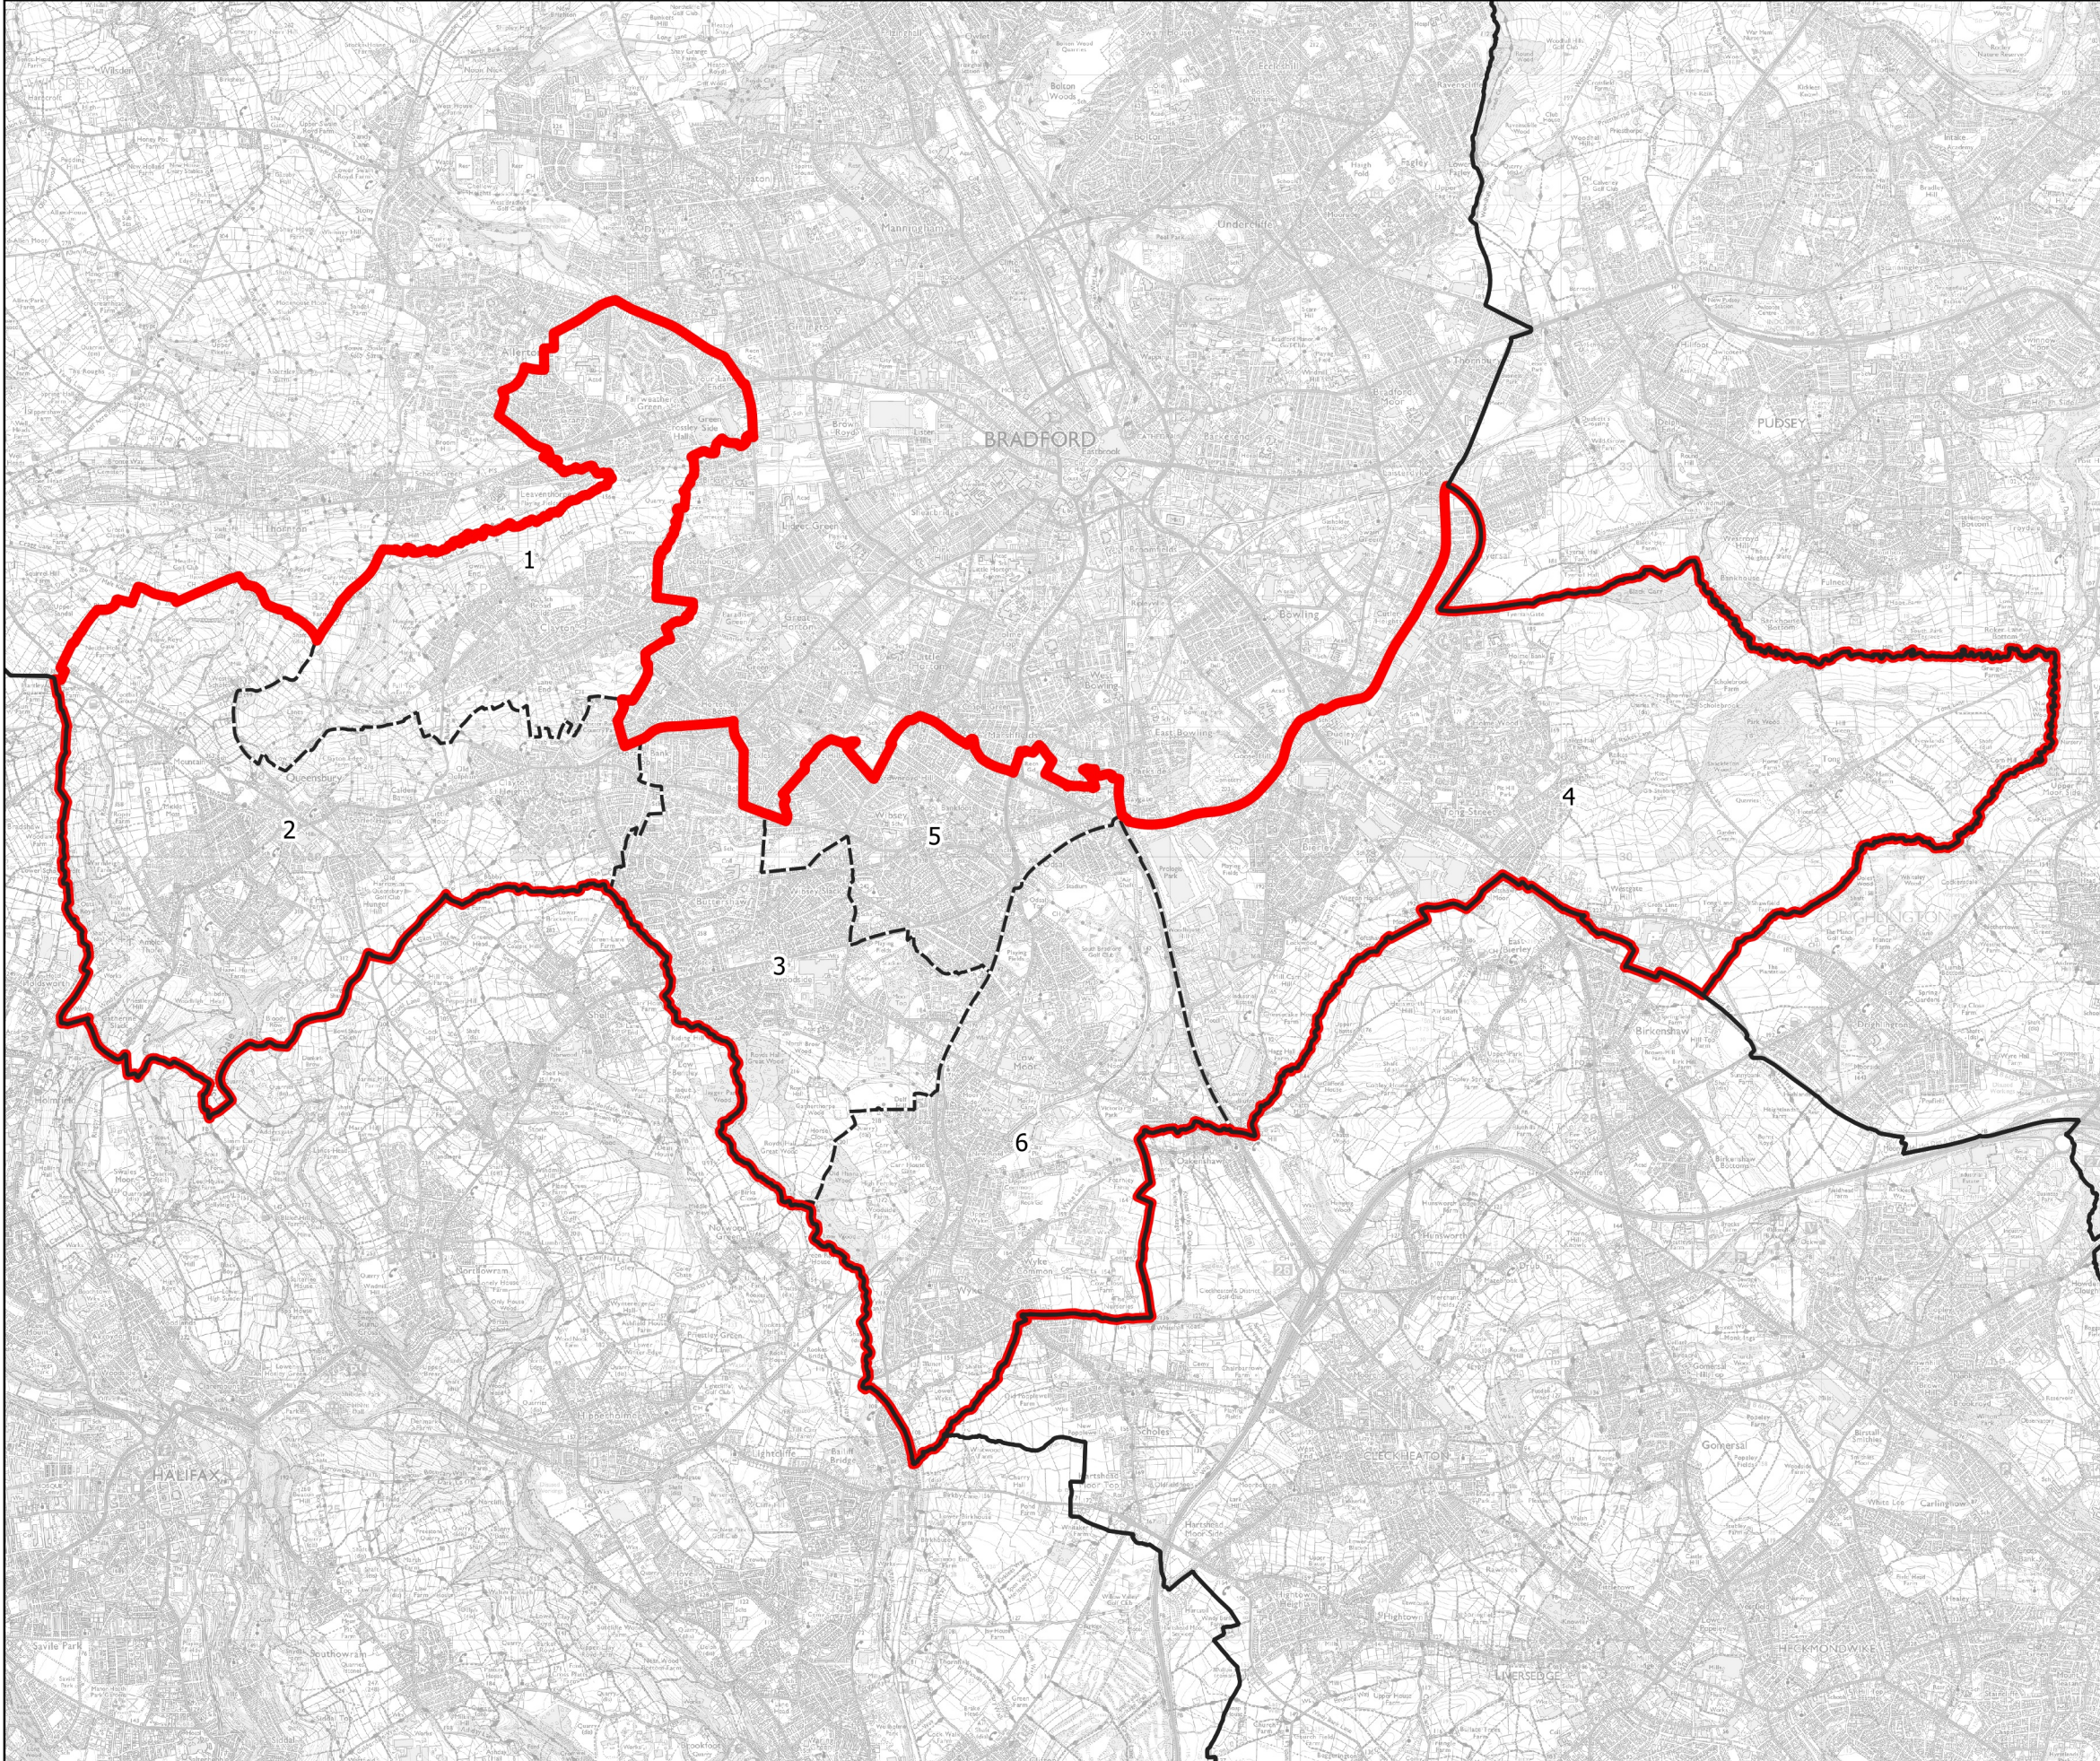

Wards:

- 1 Clayton and Fairweather Green
- 2 Queensbury
- 3 Royds
- 4 Tong
- 5 Wibsey
- 6 Wyke

Constituency
 Local Authorities
 Wards

0 0.7 1.4 km

© Crown copyright and database rights 2021 OS 100018289. You are permitted to use this data solely to enable you to respond to, or interact with, the organisation that provided you with the data. You are not permitted to copy, sub-license, distribute or sell any of this data to third parties in any form. Third party rights to enforce the terms of this licence shall be reserved to OS.