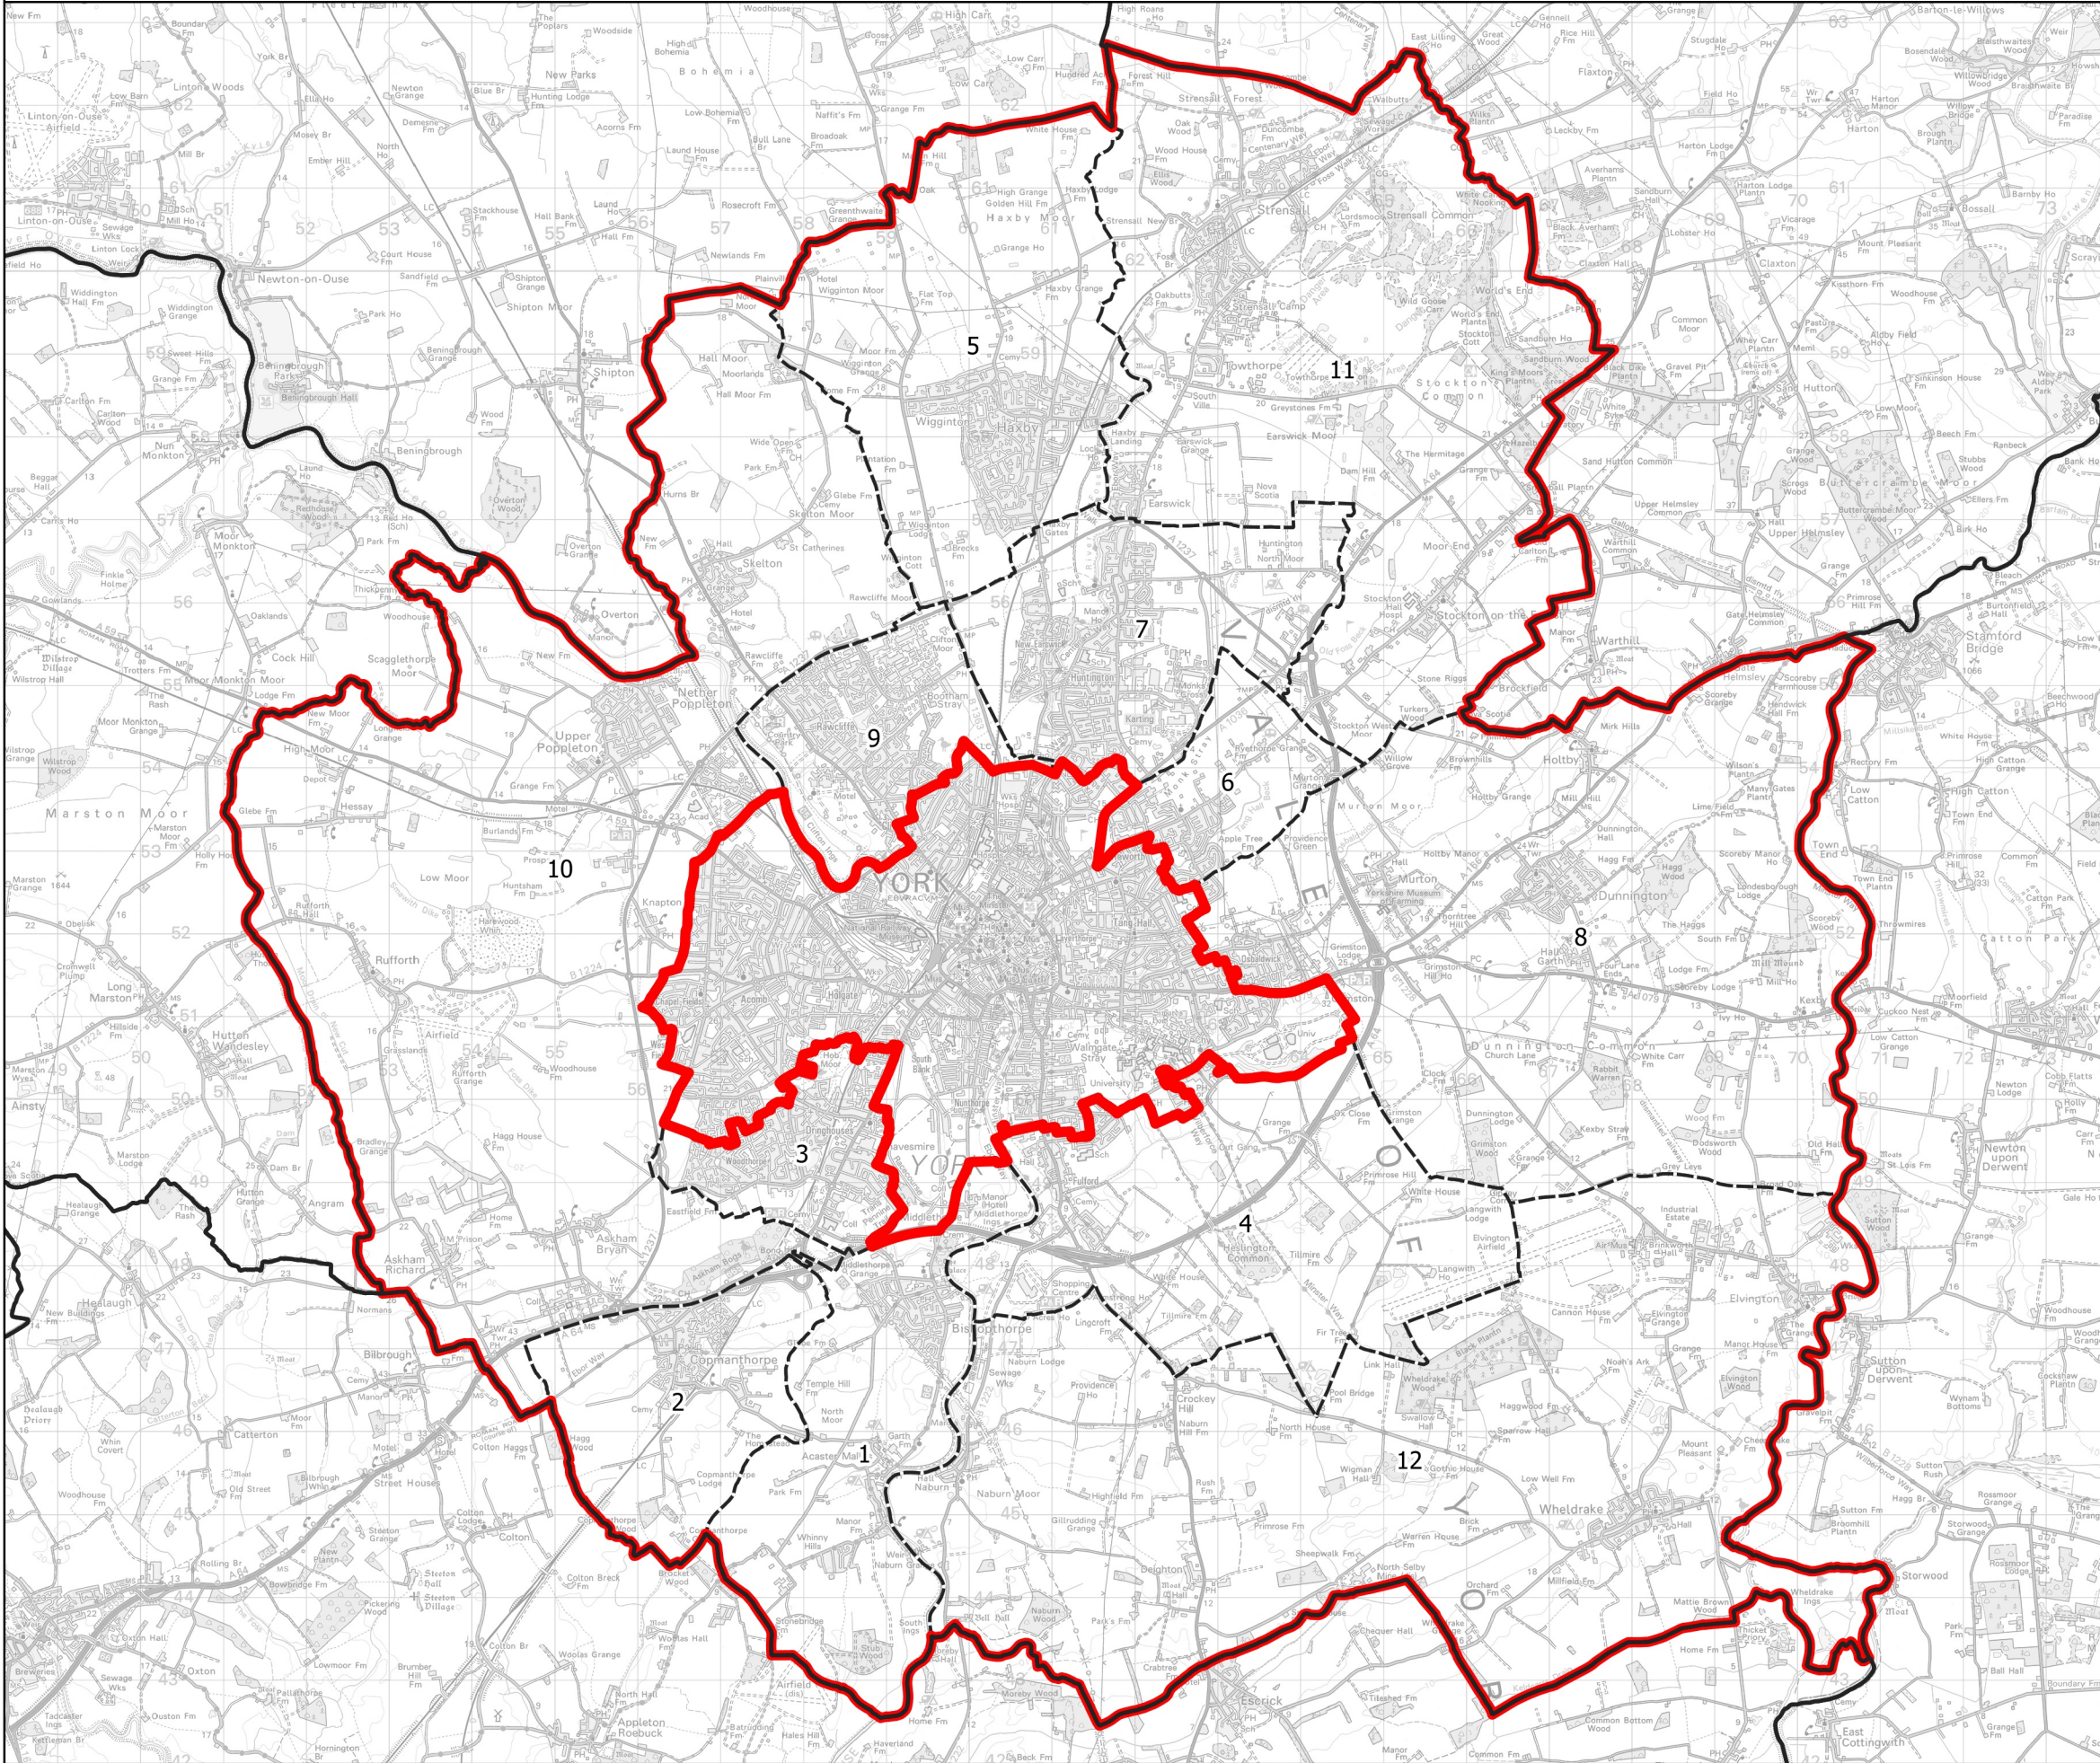

Boundary Commission for England - Initial Proposals for the Yorkshire and the Humber Region

York Outer County Constituency - Electorate 72,720

Wards:

- 1 Bishopthorpe
- 2 Copmanthorpe
- 3 Dringhouses & Woodthorpe
- 4 Fulford & Heslington
- 5 Haxby & Wigginton
- 6 Heworth Without
- 7 Huntington & New Earswick
- 8 Osbaldwick & Derwent
- 9 Rawcliffe & Clifton Without
- 10 Rural West York
- 11 Strensall
- 12 Wheldrake

York Outer County Constituency