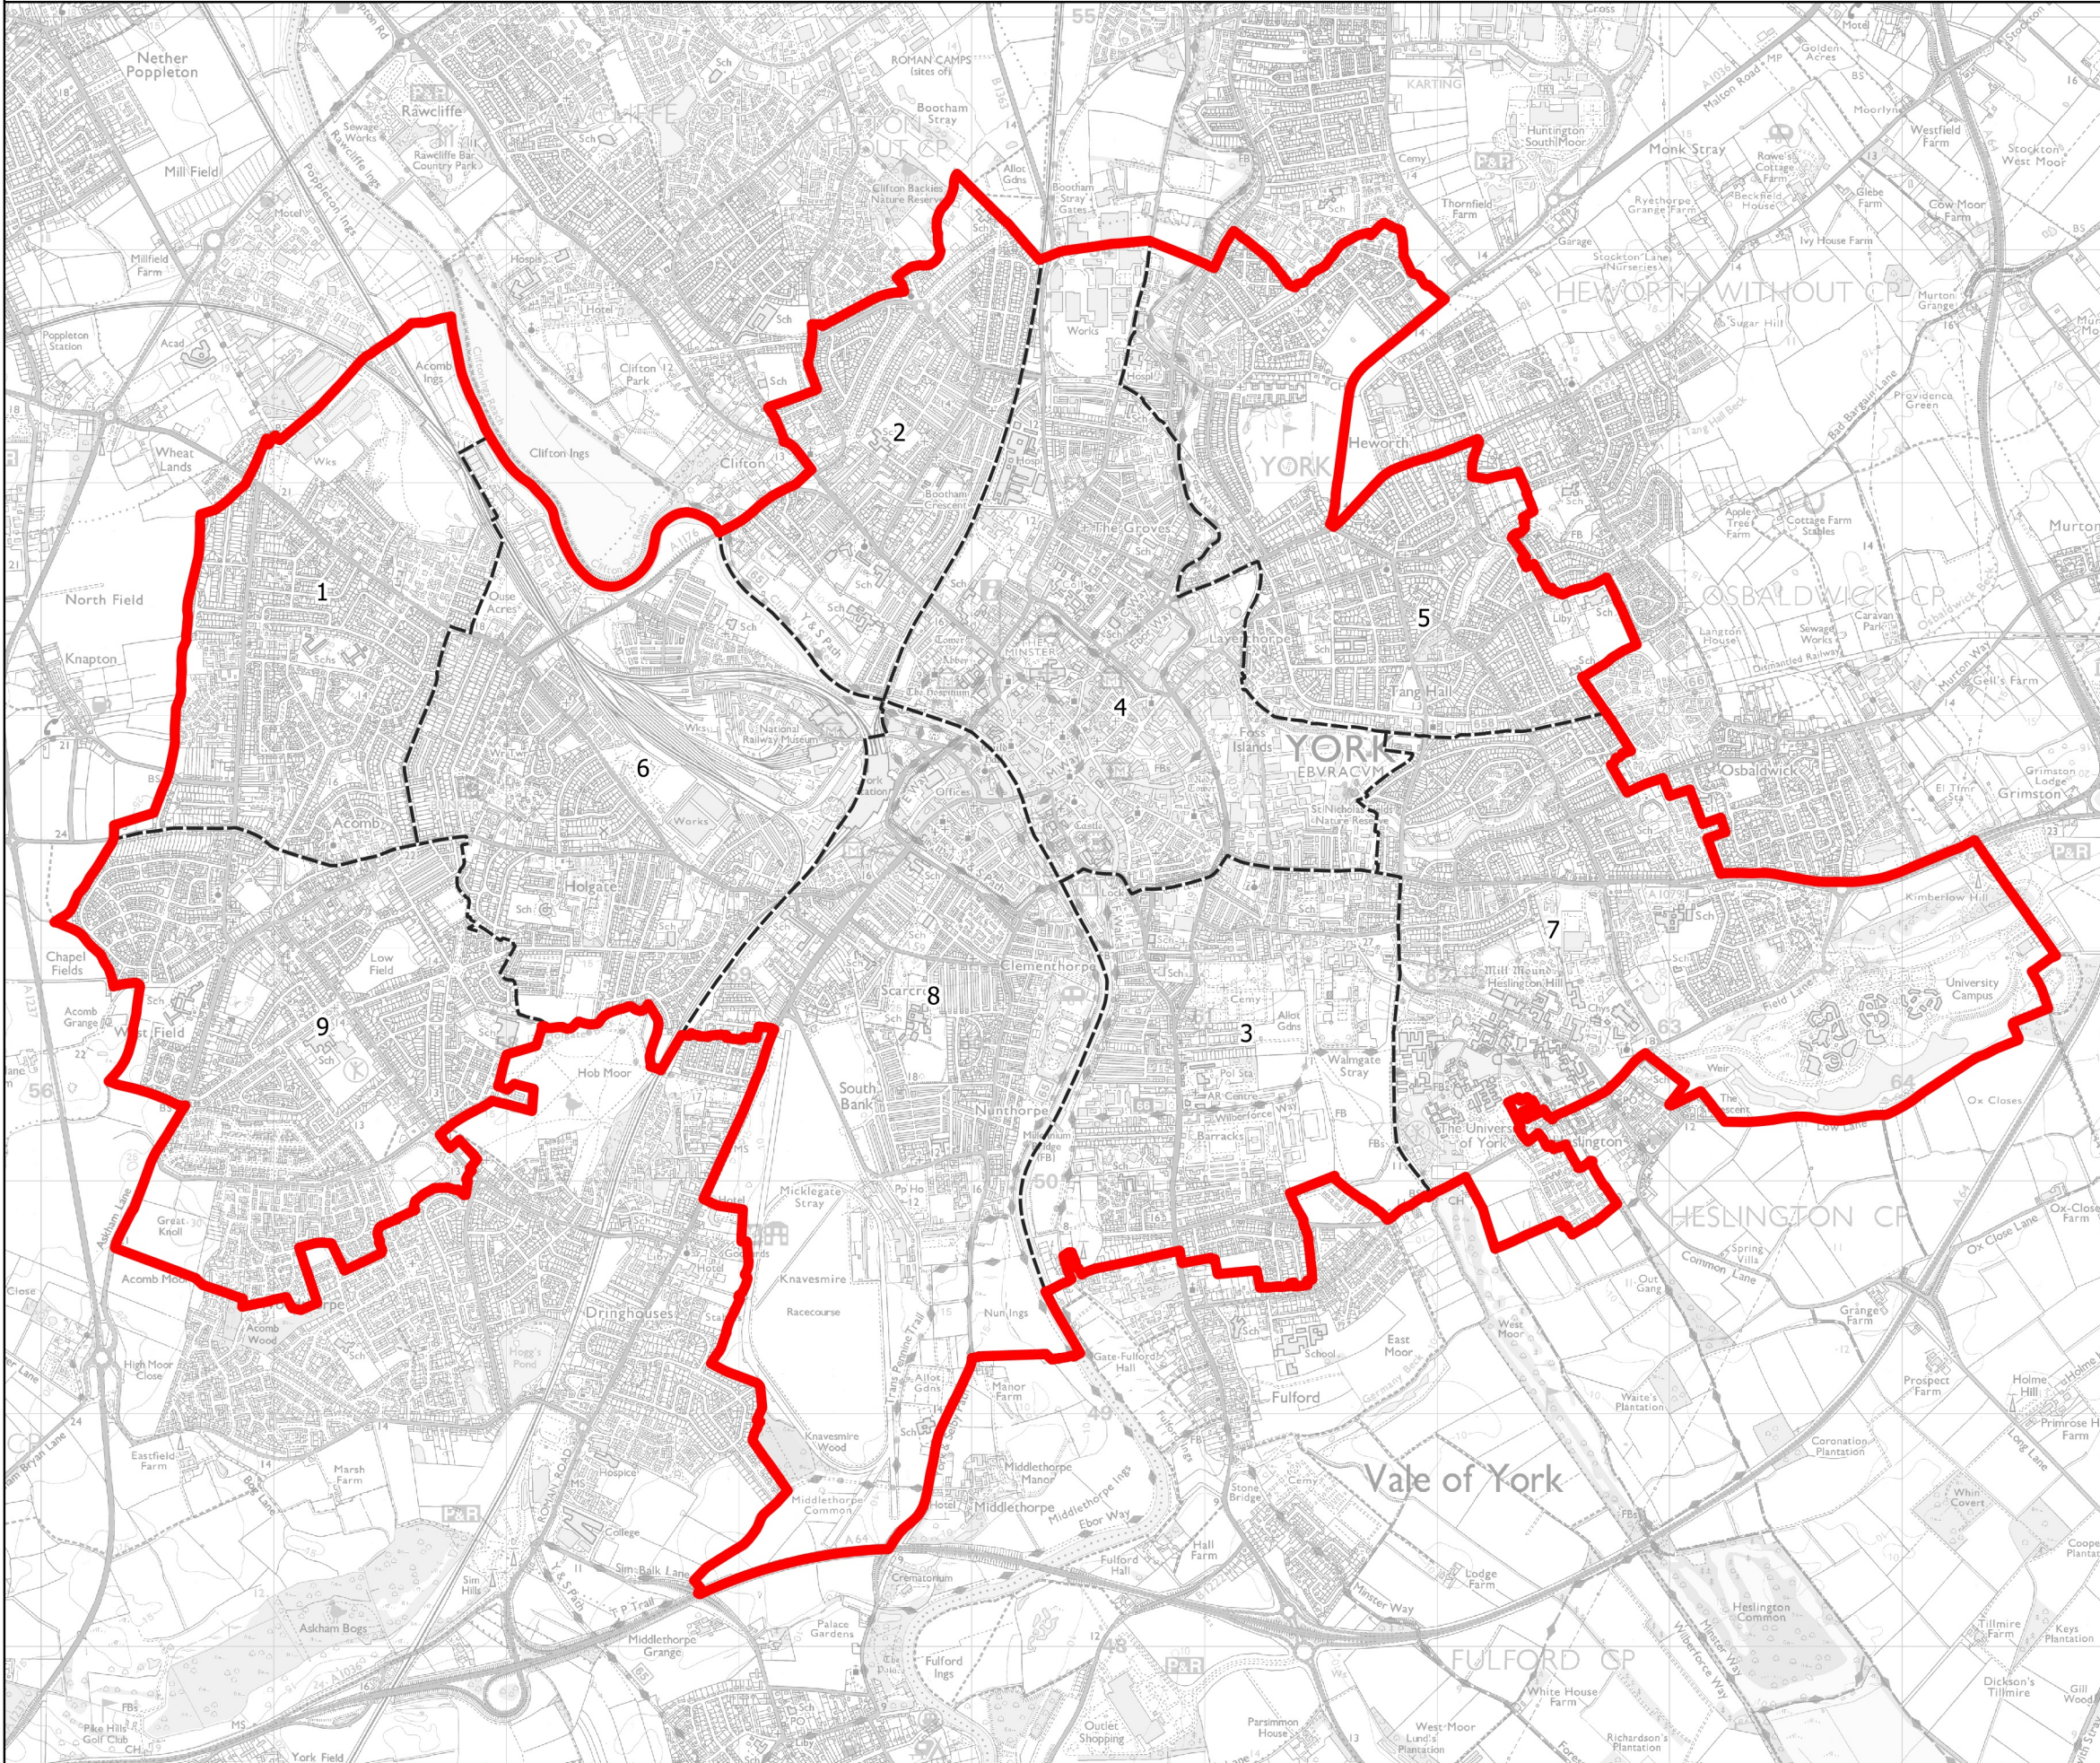

Boundary Commission for England - Initial Proposals for the Yorkshire and the Humber Region

York Central Borough Constituency - Electorate 74,854

Wards:

- 1 Acomb
- 2 Clifton
- 3 Fishergate
- 4 Guildhall
- 5 Heworth
- 6 Holgate
- 7 Hull Road
- 8 Micklegate
- 9 Westfield

- Constituency
- Local Authorities
- Wards

0 0.4 0.8 km

© Crown copyright and database rights 2021 OS 100018289. You are permitted to use this data solely to enable you to respond to, or interact with, the organisation that provided you with the data. You are not permitted to copy, sub-licence, distribute or sell any of this data to third parties in any form. Third party rights to enforce the terms of this licence shall be reserved to OS.

York Central Borough Constituency