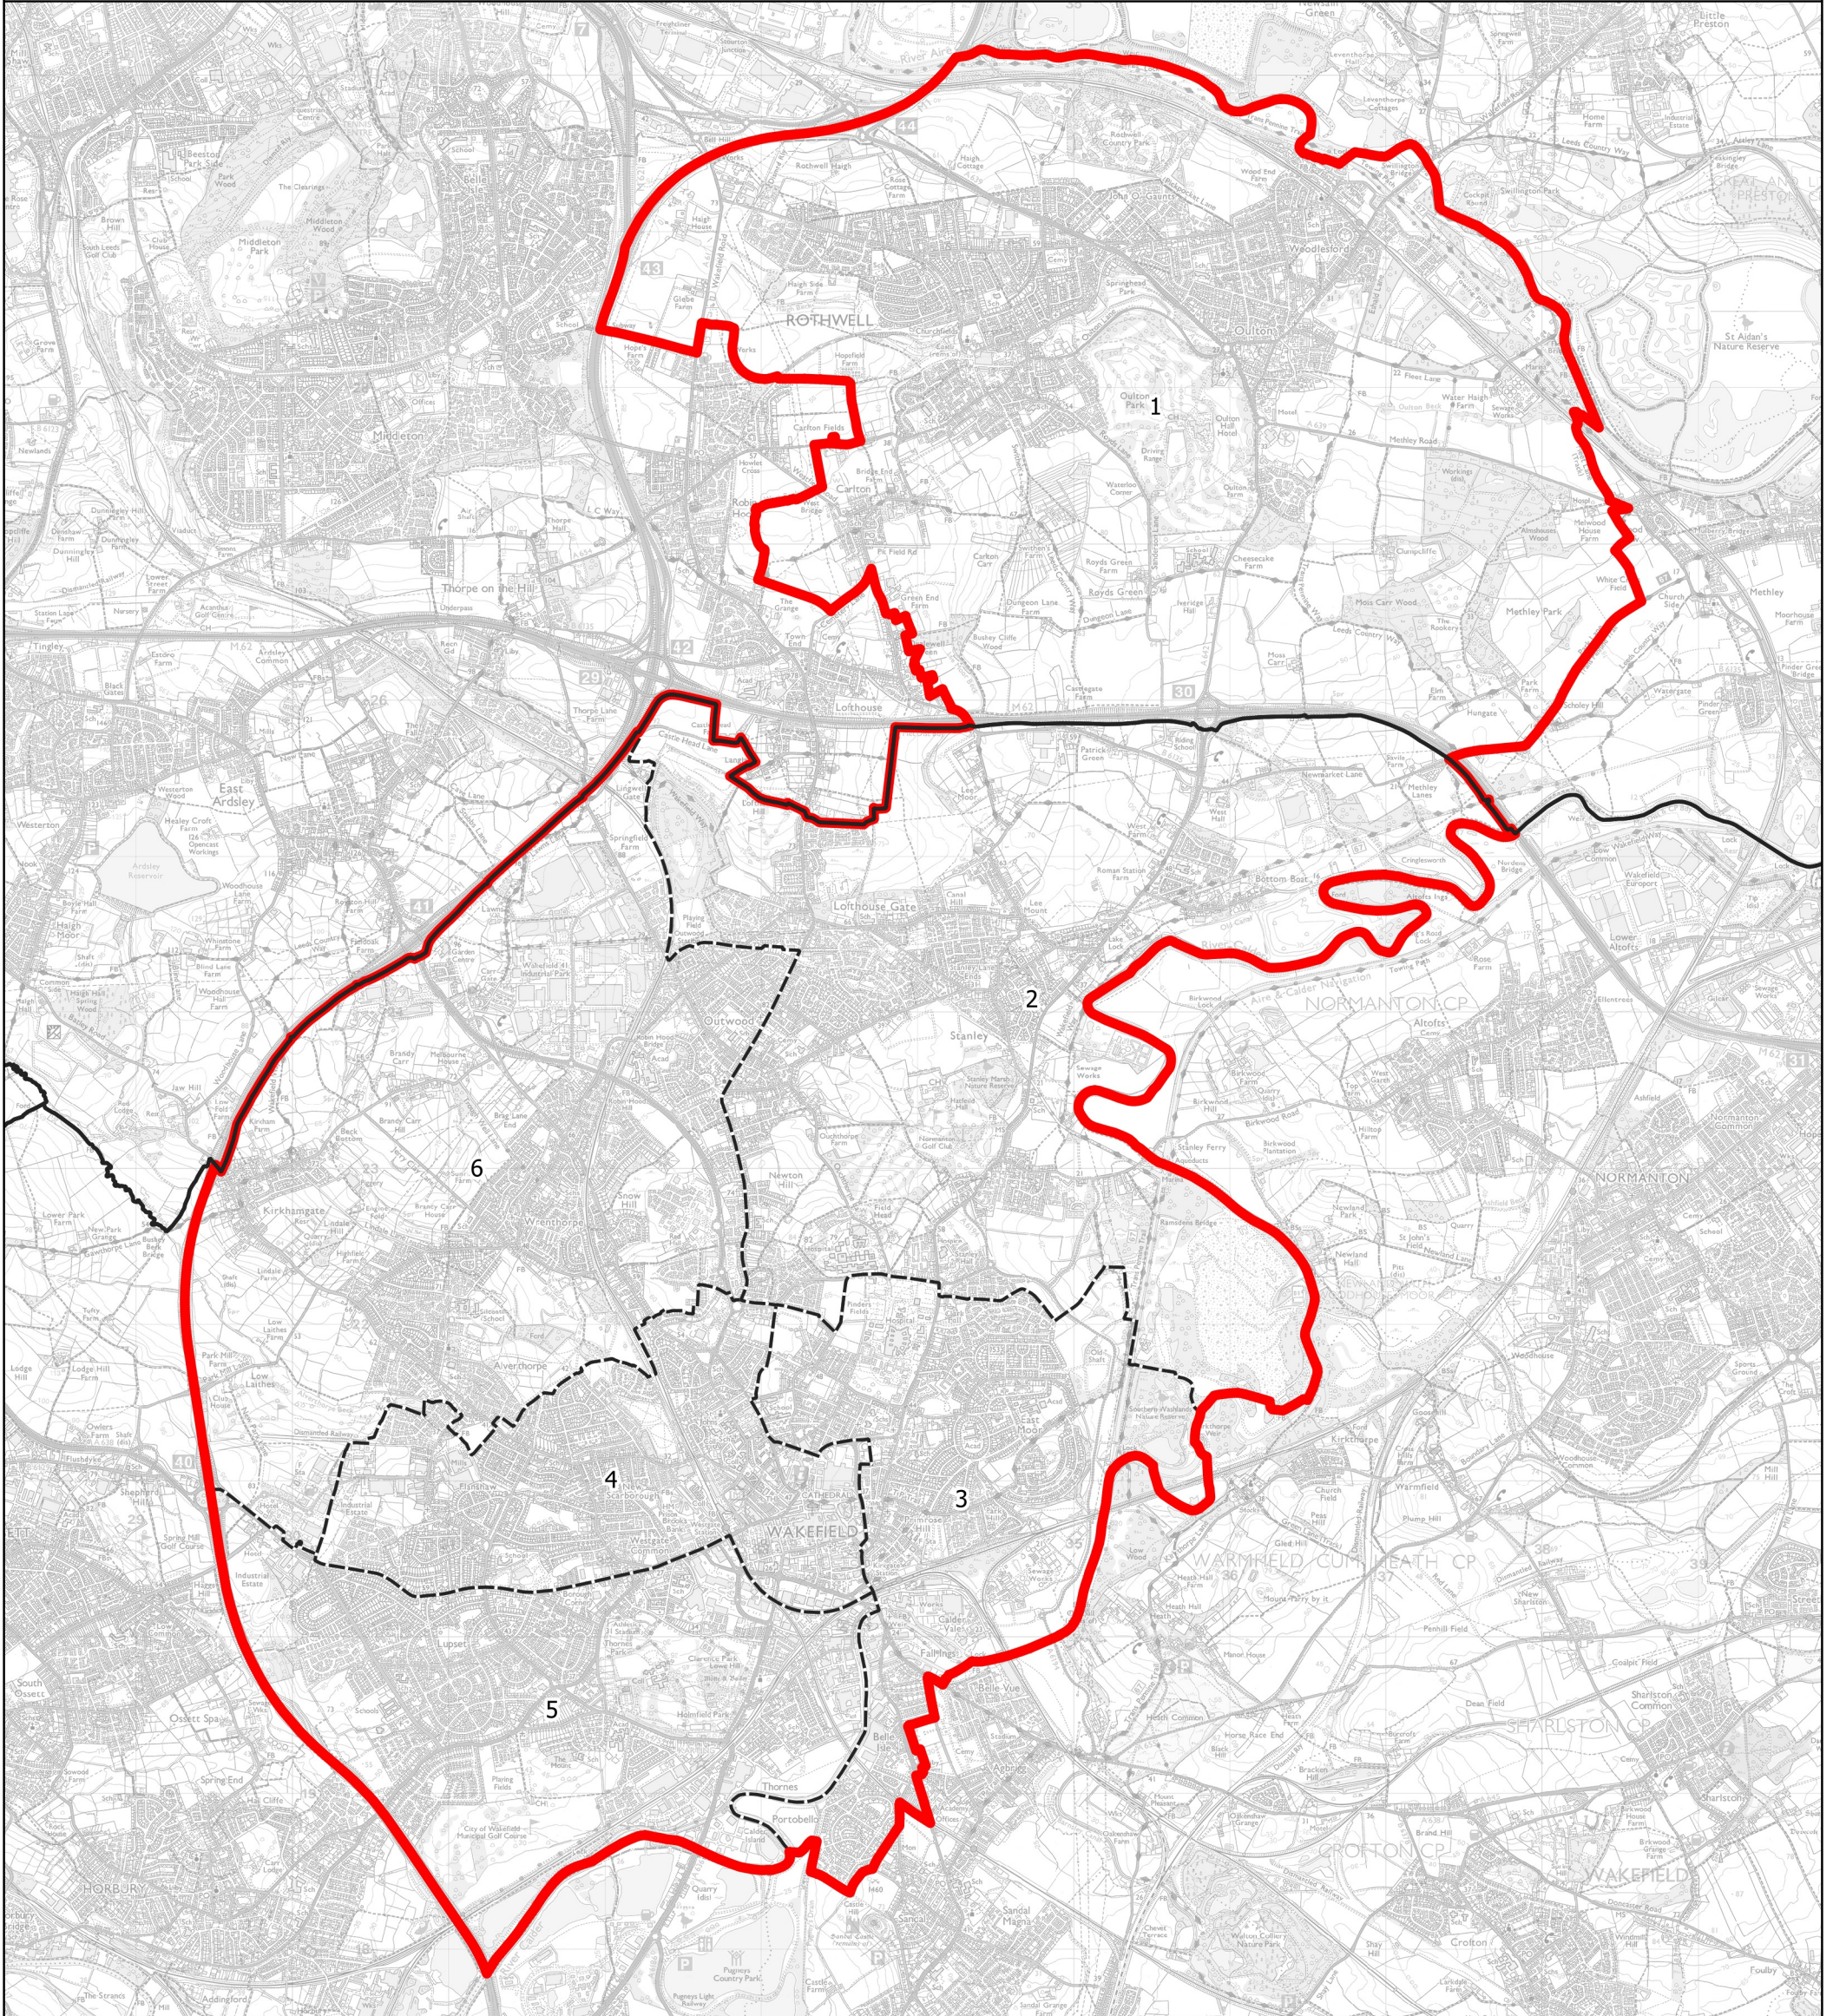

Boundary Commission for England - Initial Proposals for the Yorkshire and the Humber Region

Wakefield Borough Constituency - Electorate 73,968

- Wards:**
- 1 Rothwell
 - 2 Stanley and Outwood East
 - 3 Wakefield East
 - 4 Wakefield North
 - 5 Wakefield West
 - 6 Wrenthorpe and Outwood West

Wakefield Borough Constituency