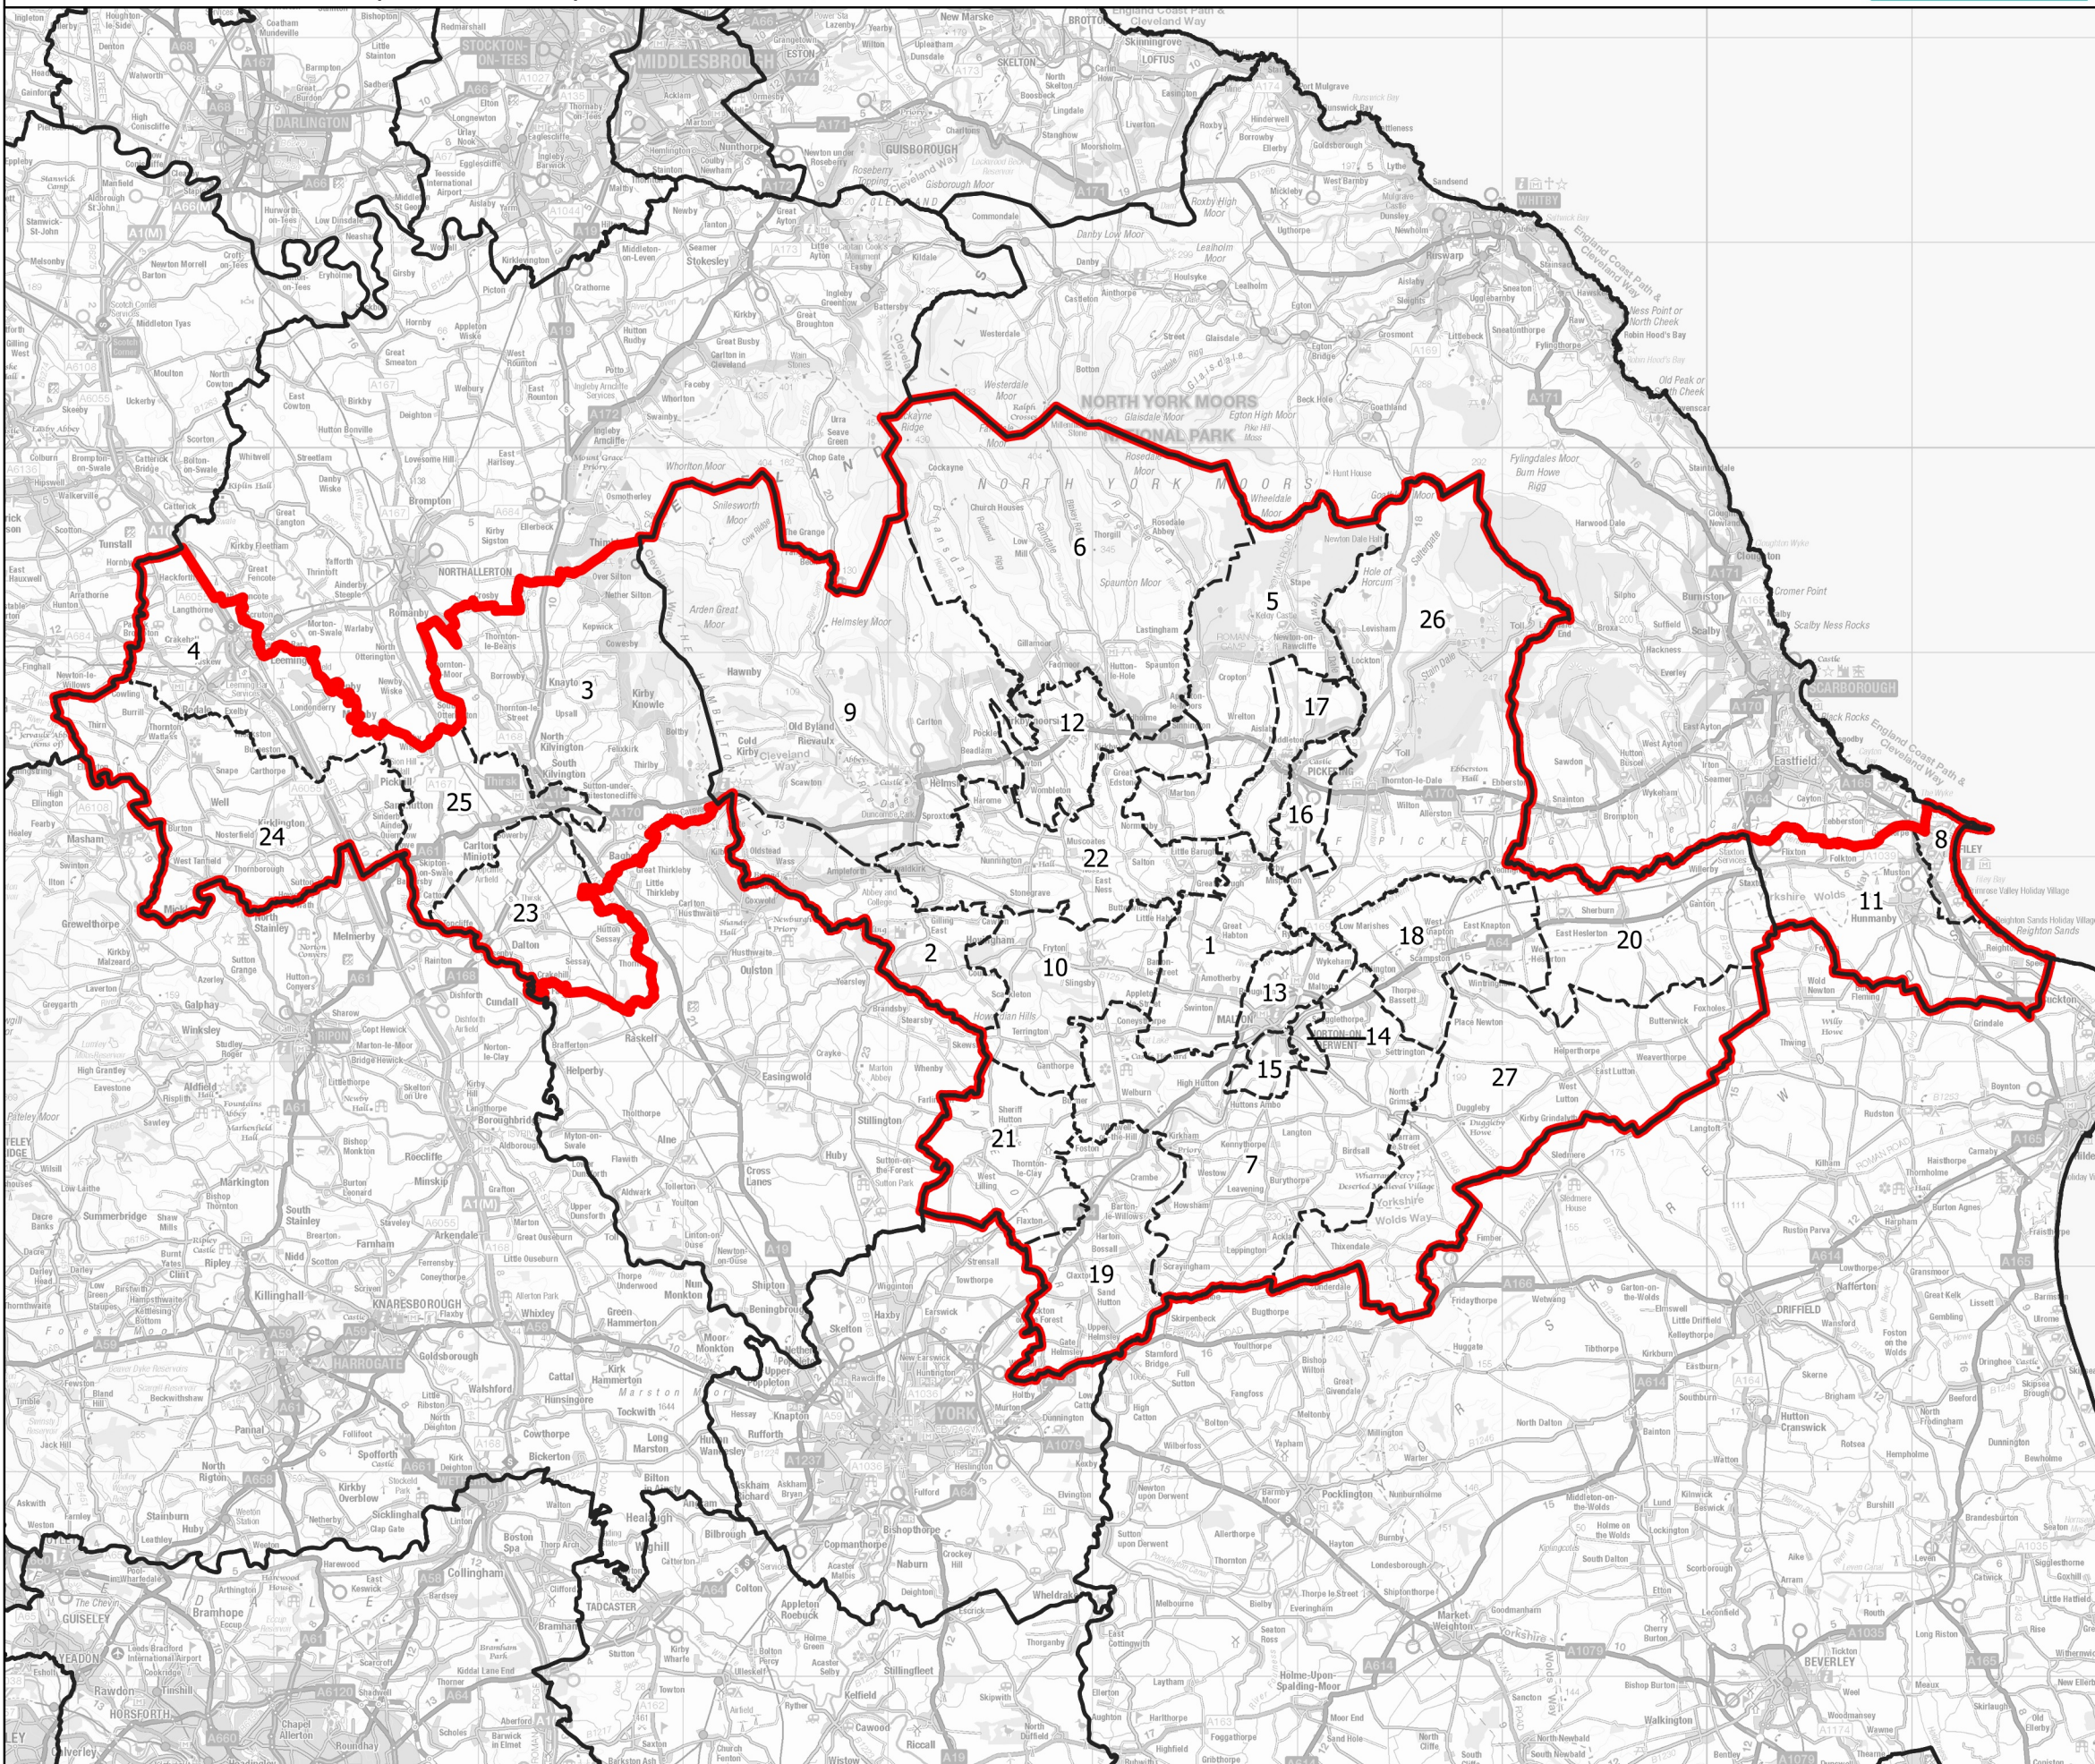

Boundary Commission for England - Initial Proposals for the Yorkshire and the Humber Region

Thirsk and Malton County Constituency - Electorate 76,623

- Wards:
- 1 Amotherby
 - 2 Ampleforth
 - 3 Bagby & Thornton
 - 4 Bedale
 - 5 Cropton
 - 6 Dales
 - 7 Derwent
 - 8 Filey
 - 9 Helmsley
 - 10 Hovingham
 - 11 Hunmanby
 - 12 Kirkbymoorside
 - 13 Malton
 - 14 Norton East
 - 15 Norton West
 - 16 Pickering East
 - 17 Pickering West
 - 18 Rillington
 - 19 Ryedale South West
 - 20 Sherburn
 - 21 Sheriff Hutton
 - 22 Sinnington
 - 23 Sowerby & Topcliffe
 - 24 Tanfield
 - 25 Thirsk
 - 26 Thornton Dale
 - 27 Wolds

- Constituency
- Local Authorities
- Wards

© Crown copyright and database rights 2021 OS 100018289. You are permitted to use this data solely to enable you to respond to, or interact with, the organisation that provided you with the data. You are not permitted to copy, sub-licence, distribute or sell any of this data to third parties in any form. Third party rights to enforce the terms of this licence shall be reserved to OS.

Thirsk and Malton County Constituency