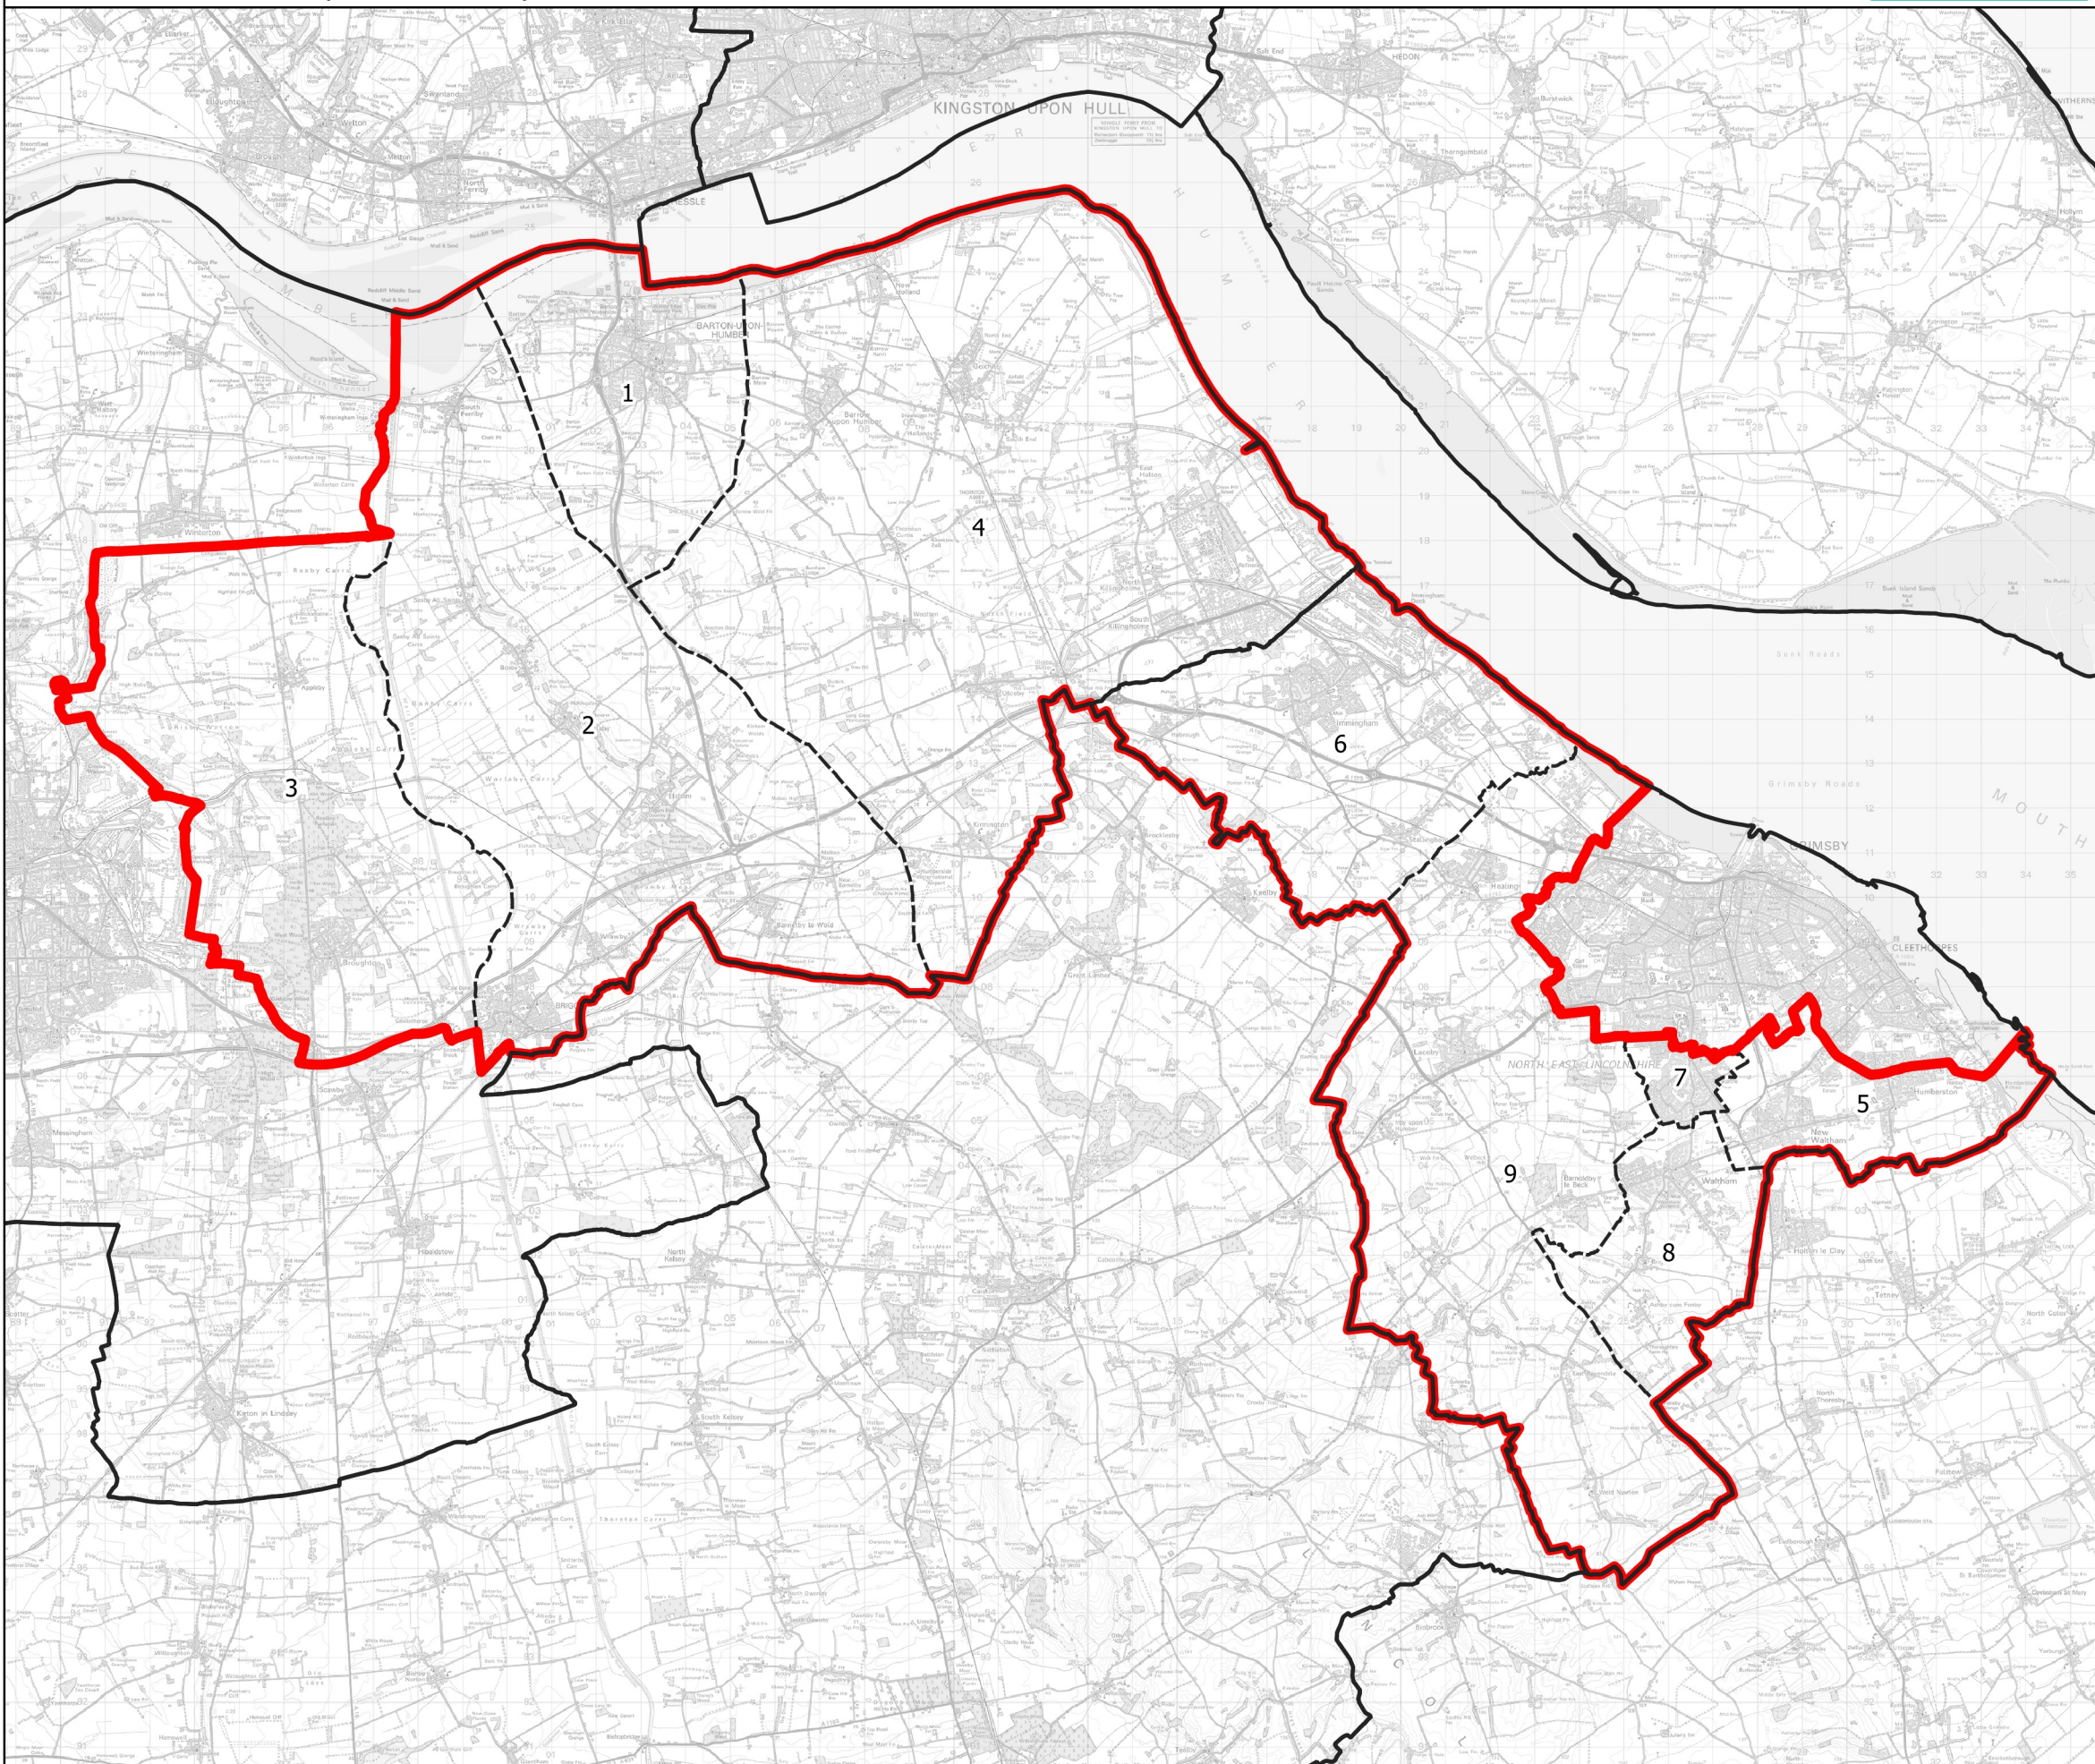

# Boundary Commission for England - Initial Proposals for the Yorkshire and the Humber Region

South Humber County Constituency - Electorate 71,628

Wards:

- 1 Barton
- 2 Brigg and Wolds
- 3 Broughton and Appleby
- 4 Ferry
- 5 Humberston and New Waltham
- 6 Immingham
- 7 Scartho
- 8 Waltham
- 9 Wolds

**Legend:**

- Constituency
- Local Authorities
- Wards

0 2 4 km

N

© Crown copyright and database rights 2021 OS 100018289. You are permitted to use this data solely to enable you to respond to, or interact with, the organisation that provided you with the data. You are not permitted to copy, sub-license, distribute or sell any of this data to third parties in any form. Third party rights to enforce the terms of this licence shall be reserved to OS.

South Humber County Constituency