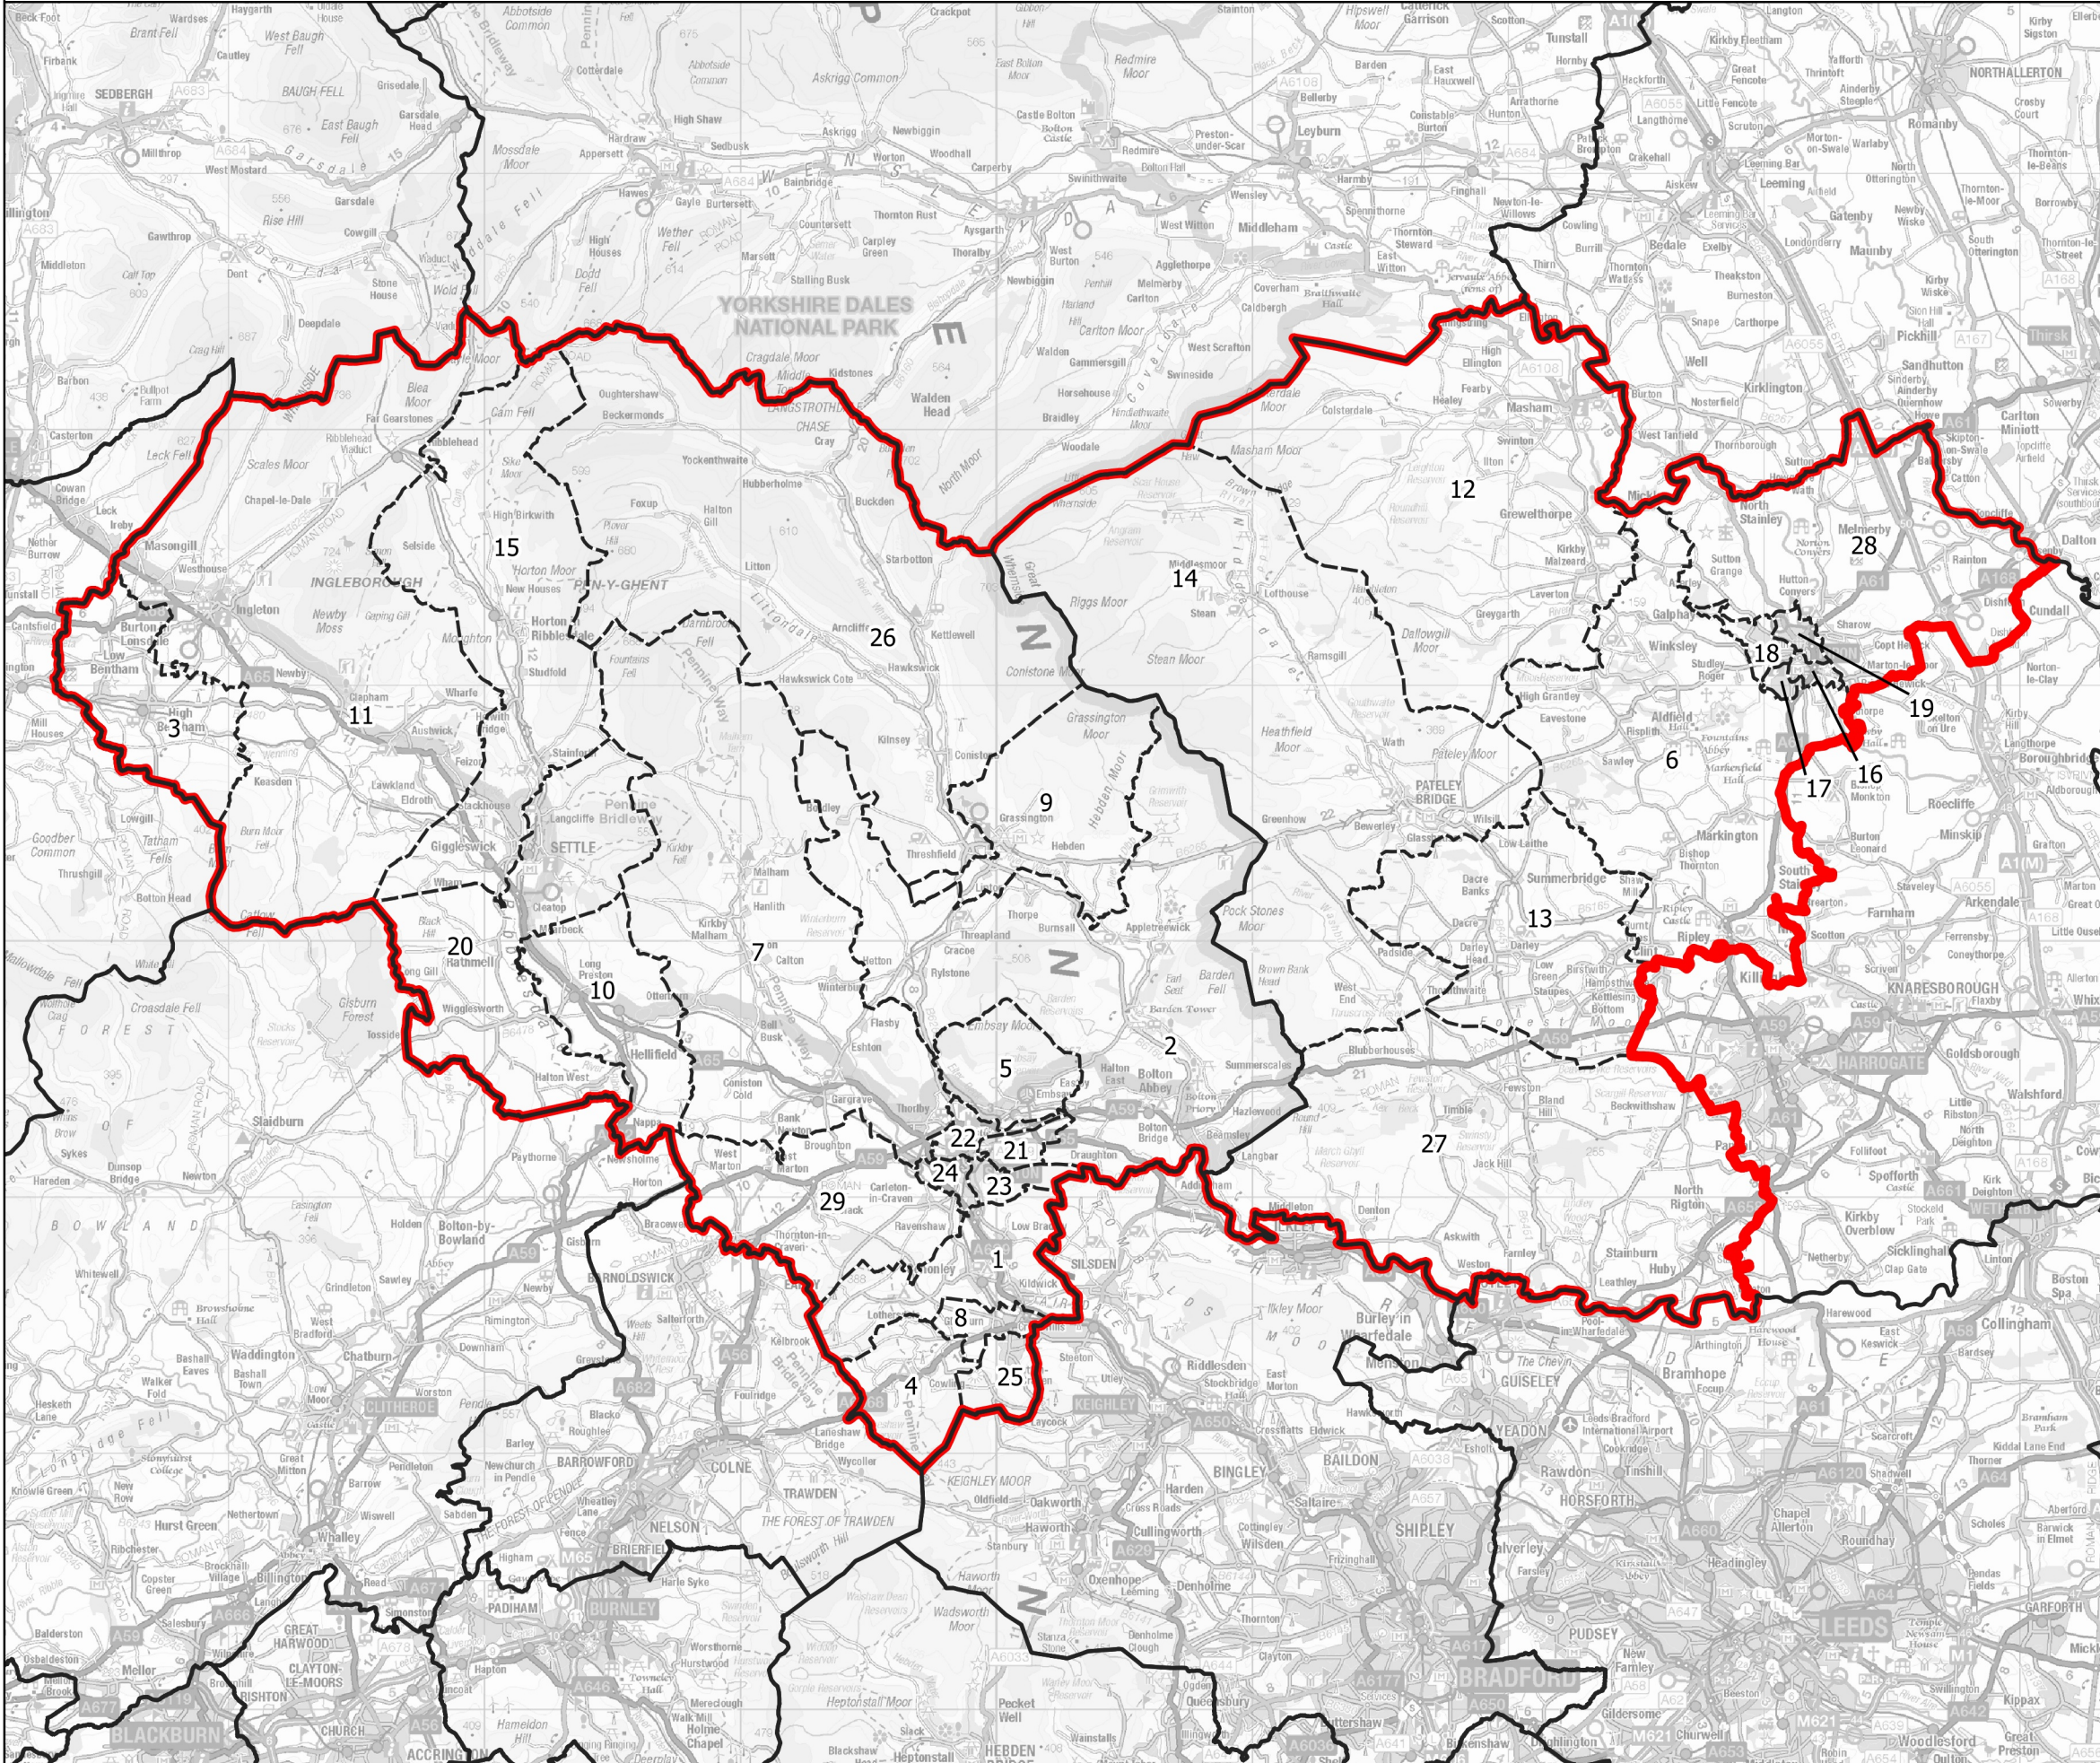

# Boundary Commission for England - Initial Proposals for the Yorkshire and the Humber Region

## Skipton and Ripon County Constituency - Electorate 76,758

- Wards:
- 1 Aire Valley with Lothersdale
  - 2 Barden Fell
  - 3 Bentham
  - 4 Cowling
  - 5 Embsay-with-Eastby
  - 6 Fountains & Ripley
  - 7 Gargrave and Malhamdale
  - 8 Glusburn
  - 9 Grassington
  - 10 Hellfield and Long Preston
  - 11 Ingleton and Clapham
  - 12 Masham & Kirkby Malzeard
  - 13 Nidd Valley
  - 14 Pateley Bridge & Nidderdale Moors
  - 15 Penyghent
  - 16 Ripon Minster
  - 17 Ripon Moorside
  - 18 Ripon Spa
  - 19 Ripon Ure Bank
  - 20 Settle and Ribblesbanks
  - 21 Skipton East
  - 22 Skipton North
  - 23 Skipton South
  - 24 Skipton West
  - 25 Sutton-in-Craven
  - 26 Upper Wharfedale
  - 27 Washburn
  - 28 Wathvale
  - 29 West Craven

Legend:

- Constituency
- Local Authorities
- Wards

© Crown copyright and database rights 2021 OS 100018289. You are permitted to use this data solely to enable you to respond to, or interact with, the organisation that provided you with the data. You are not permitted to copy, sublicense, distribute or sell any of this data to third parties in any form. Third party rights to enforce the terms of this licence shall be reserved to OS.

Skipton and Ripon County Constituency