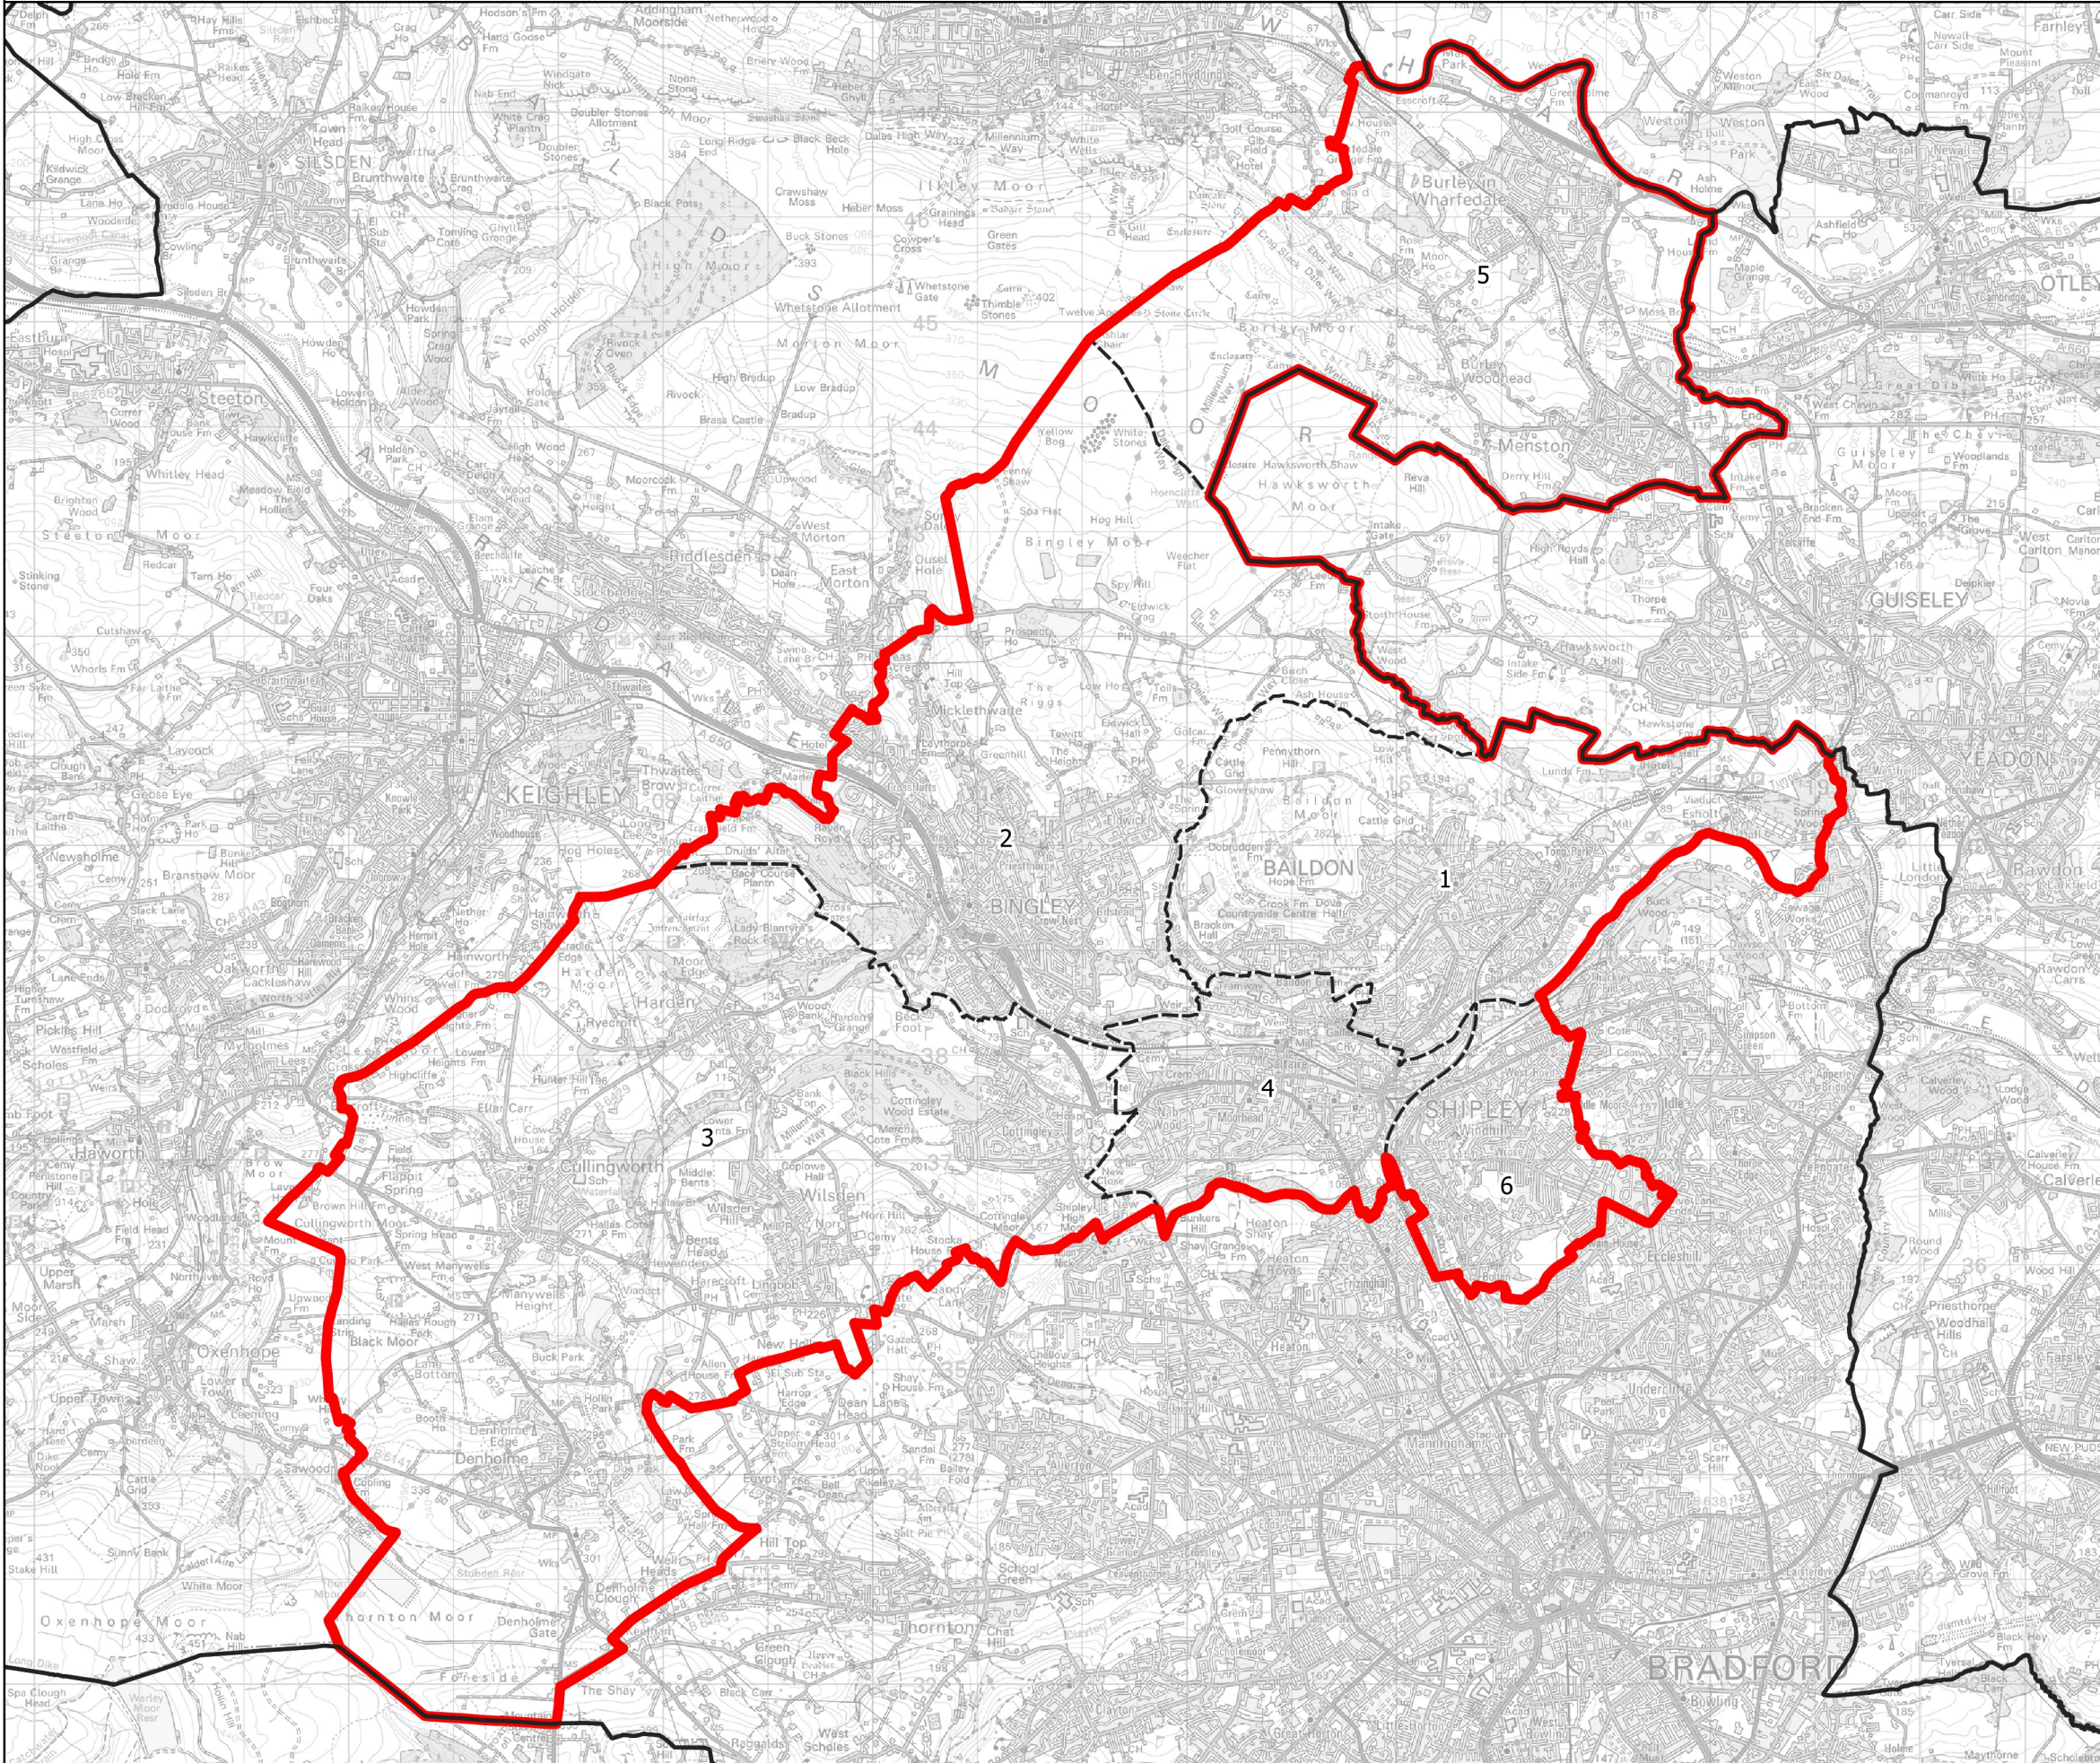

Boundary Commission for England - Initial Proposals for the Yorkshire and the Humber Region

Shipley County Constituency - Electorate 74,095

Wards:

- 1 Baildon
- 2 Bingley
- 3 Bingley Rural
- 4 Shipley
- 5 Wharfedale
- 6 Windhill and Wrose

- Constituency
- Local Authorities
- Wards

© Crown copyright and database rights 2021 OS 100018289. You are permitted to use this data solely to enable you to respond to, or interact with, the organisation that provided you with the data. You are not permitted to copy, sublicense, distribute or sell any of this data to third parties in any form. Third party rights to enforce the terms of this licence shall be reserved to OS.

Shipley County Constituency