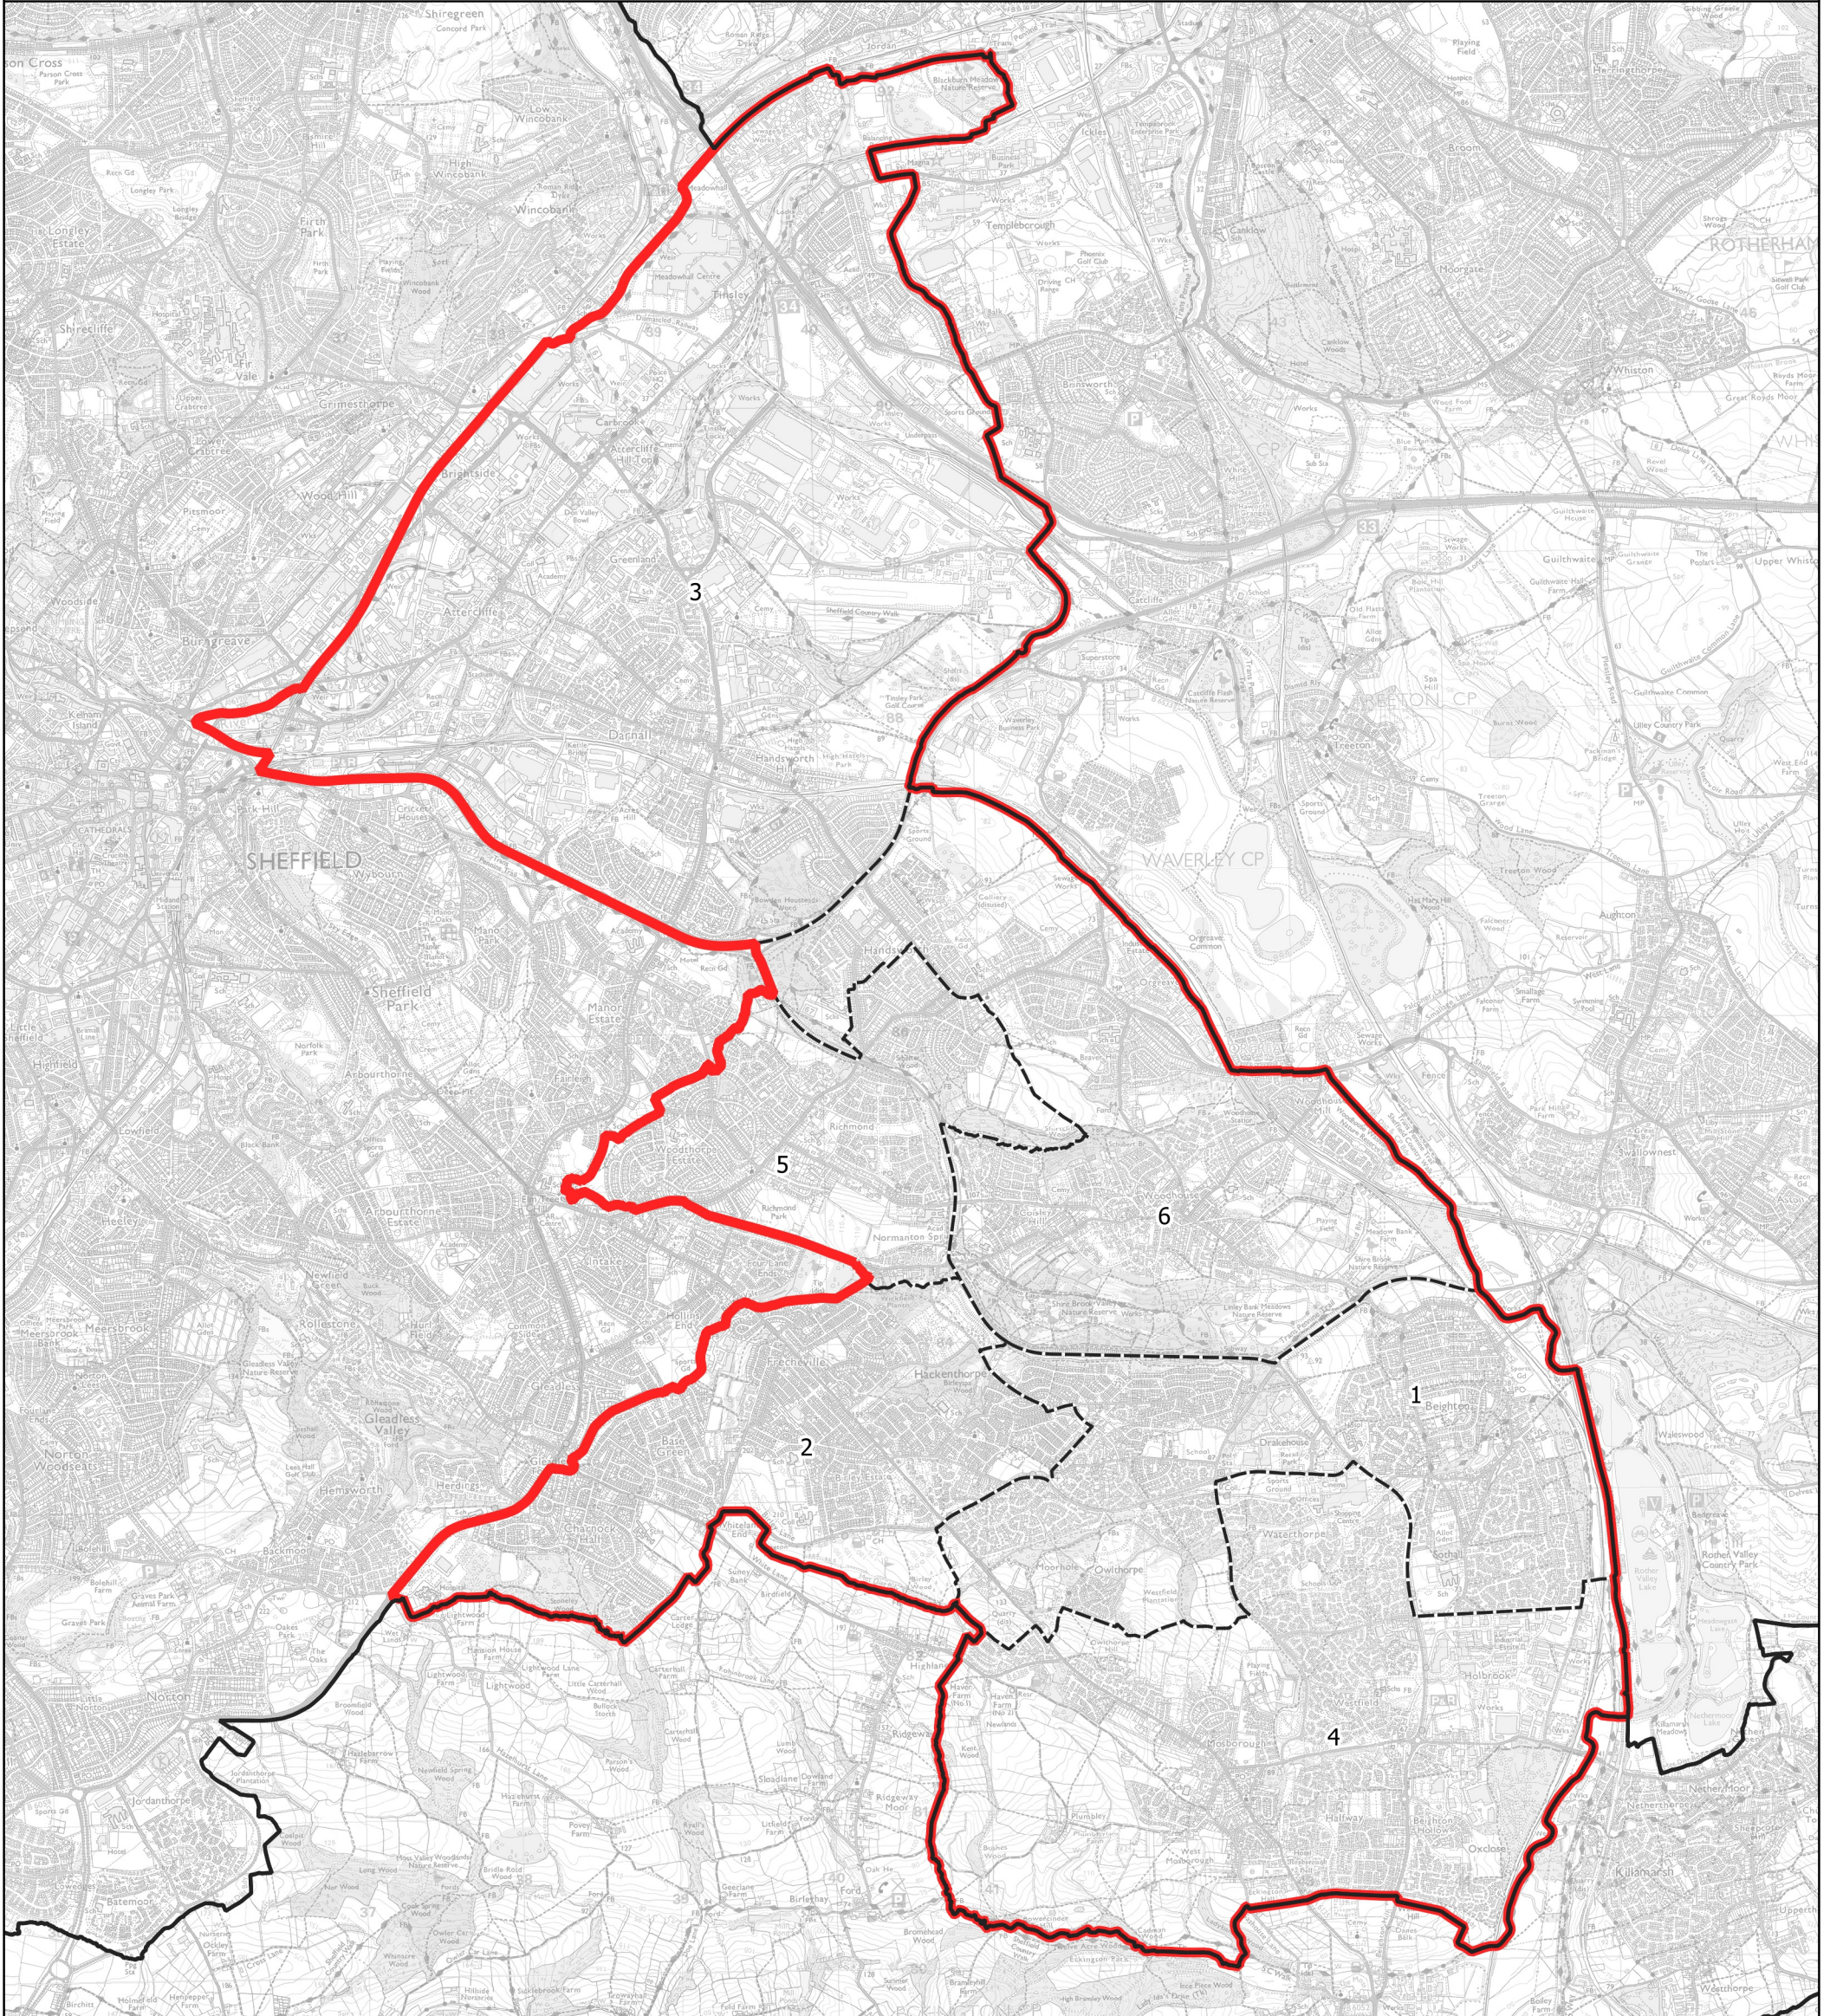

Boundary Commission for England - Initial Proposals for the Yorkshire and the Humber Region

Sheffield South East Borough Constituency - Electorate 76,223

Wards:

- 1 Beighton
- 2 Birley
- 3 Darnall
- 4 Mosborough
- 5 Richmond (Part)
- 6 Woodhouse

-  Constituency
-  Local Authorities
-  Wards

© Crown copyright and database rights 2021 OS 100018289. You are permitted to use this data solely to enable you to respond to, or interact with, the organisation that provided you with the data. You are not permitted to copy, sub-licence, distribute or sell any of this data to third parties in any form. Third party rights to enforce the terms of this licence shall be reserved to OS.

Sheffield South East Borough Constituency