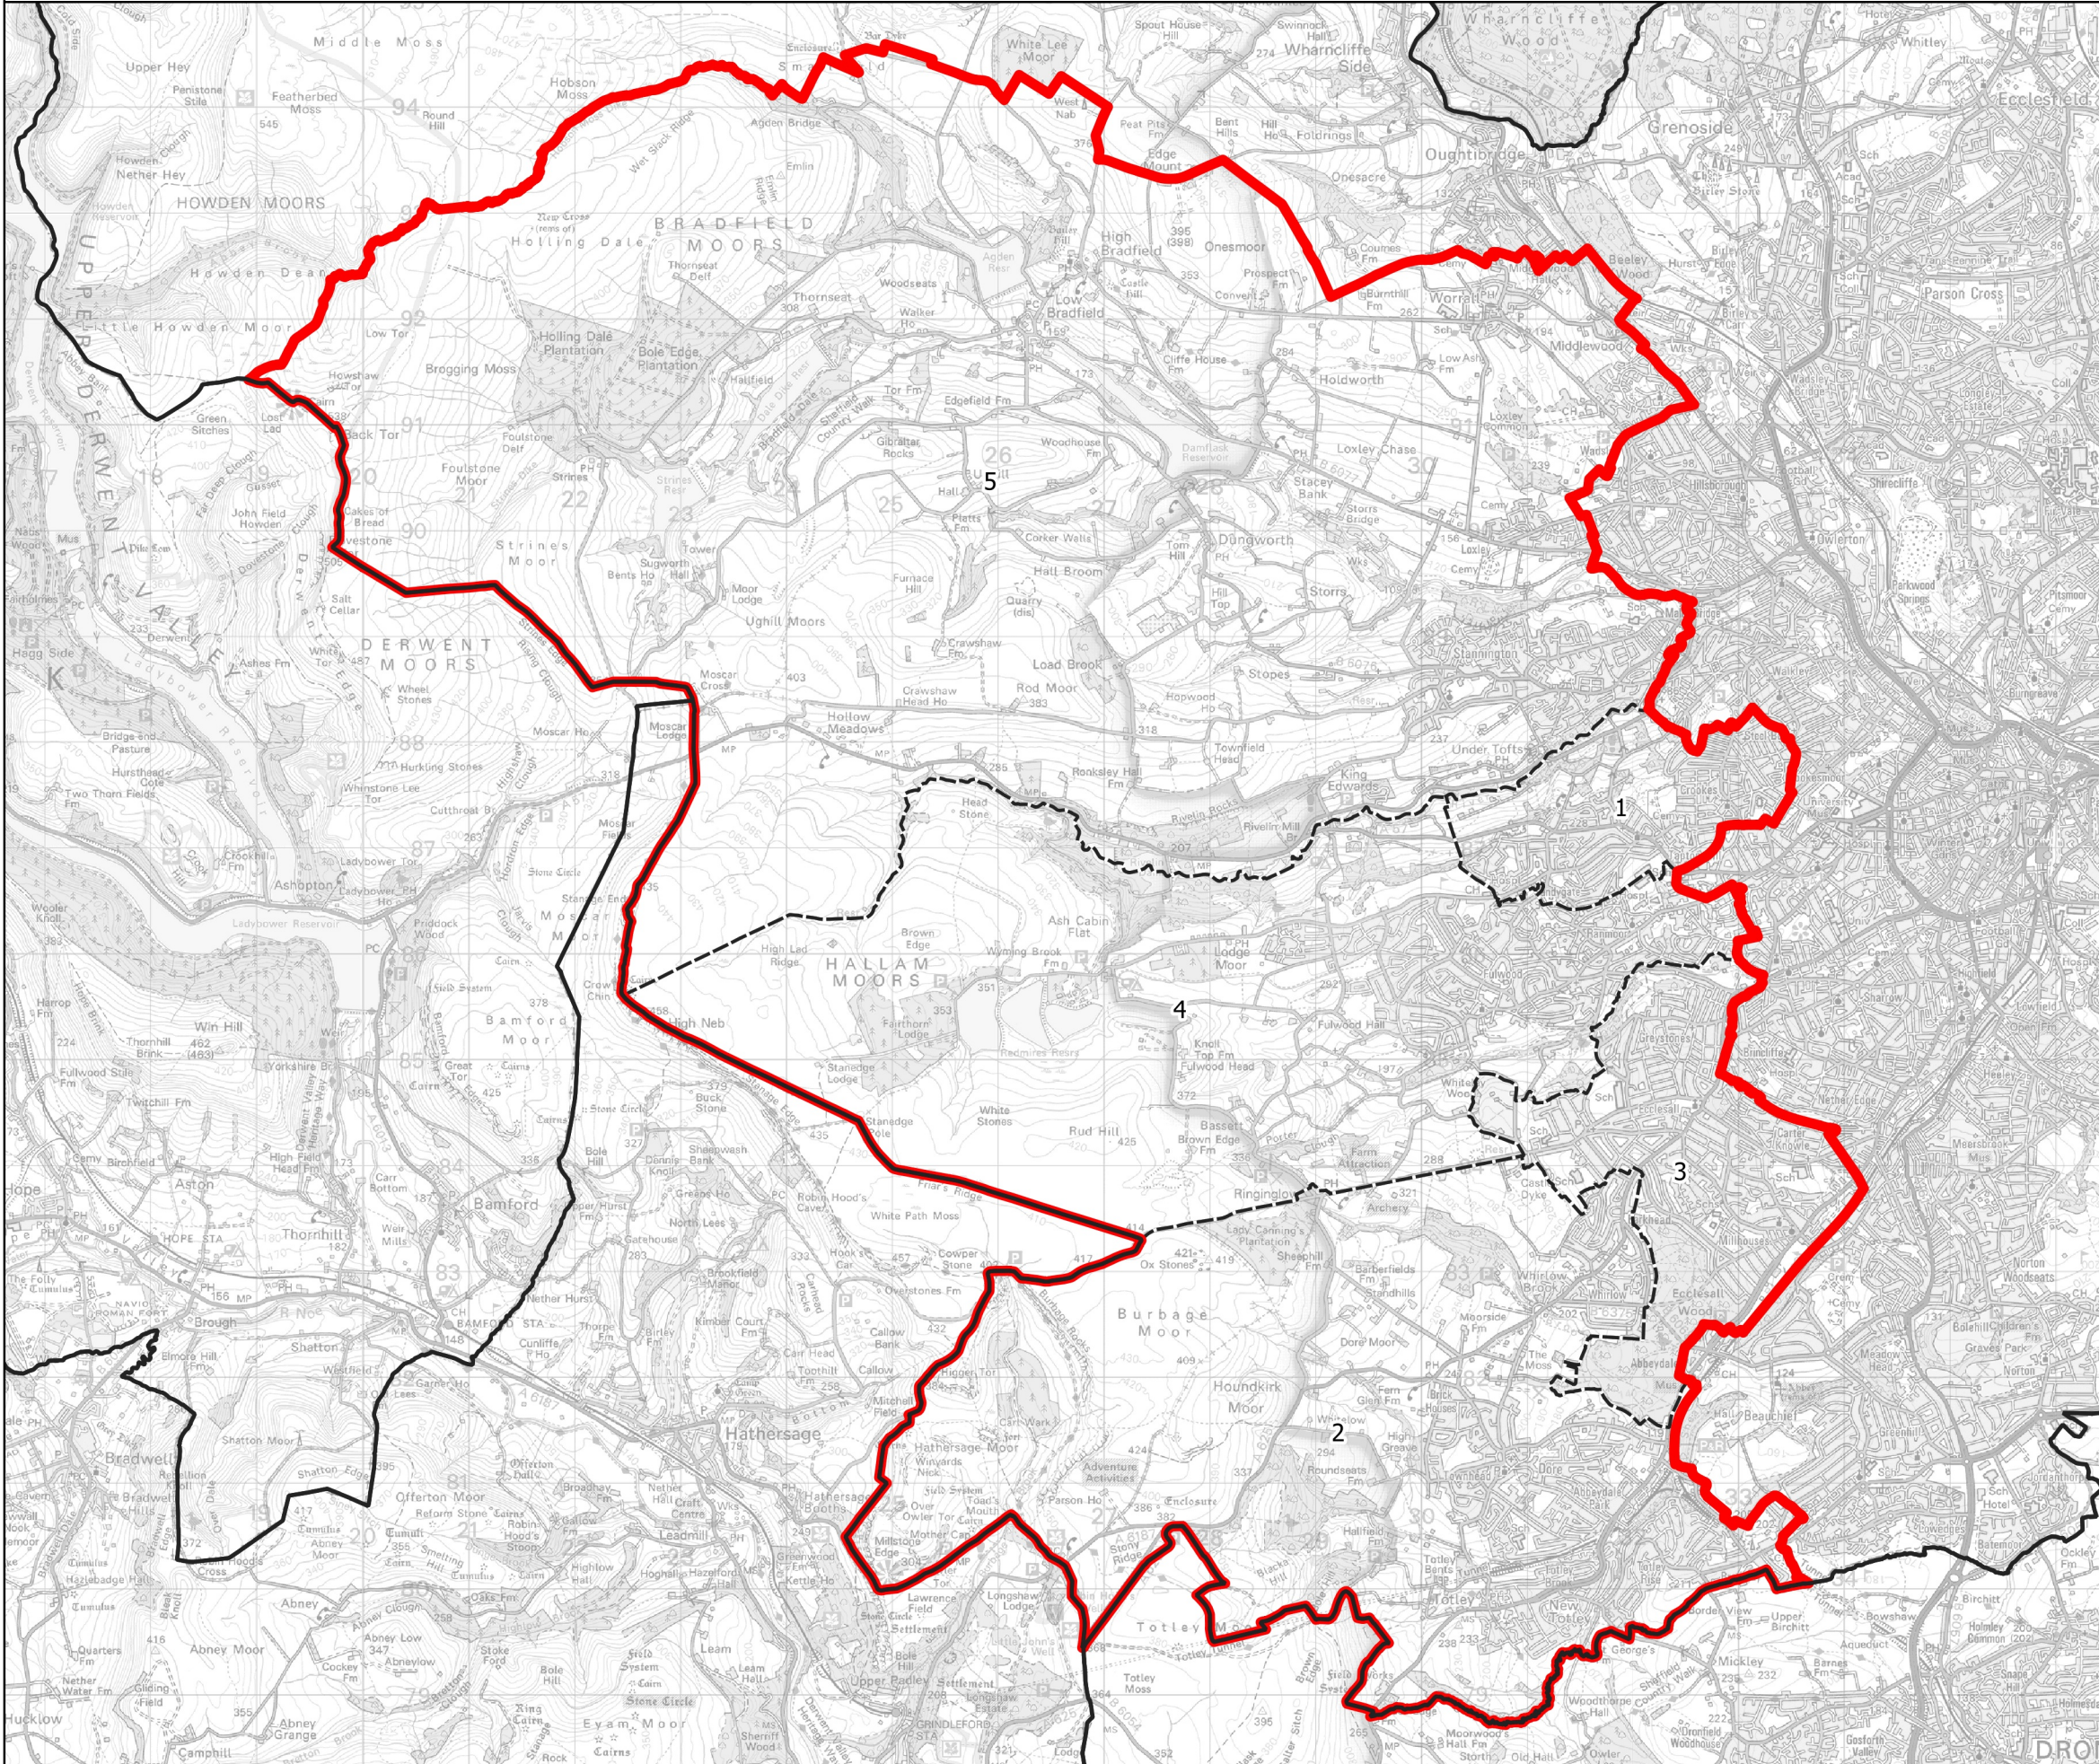

Boundary Commission for England - Initial Proposals for the Yorkshire and the Humber Region

Sheffield Hallam County Constituency - Electorate 76,637

- Wards:
- 1 Crookes & Crosspool
 - 2 Dore & Totley
 - 3 Ecclesall
 - 4 Fulwood
 - 5 Stannington

Sheffield Hallam County Constituency