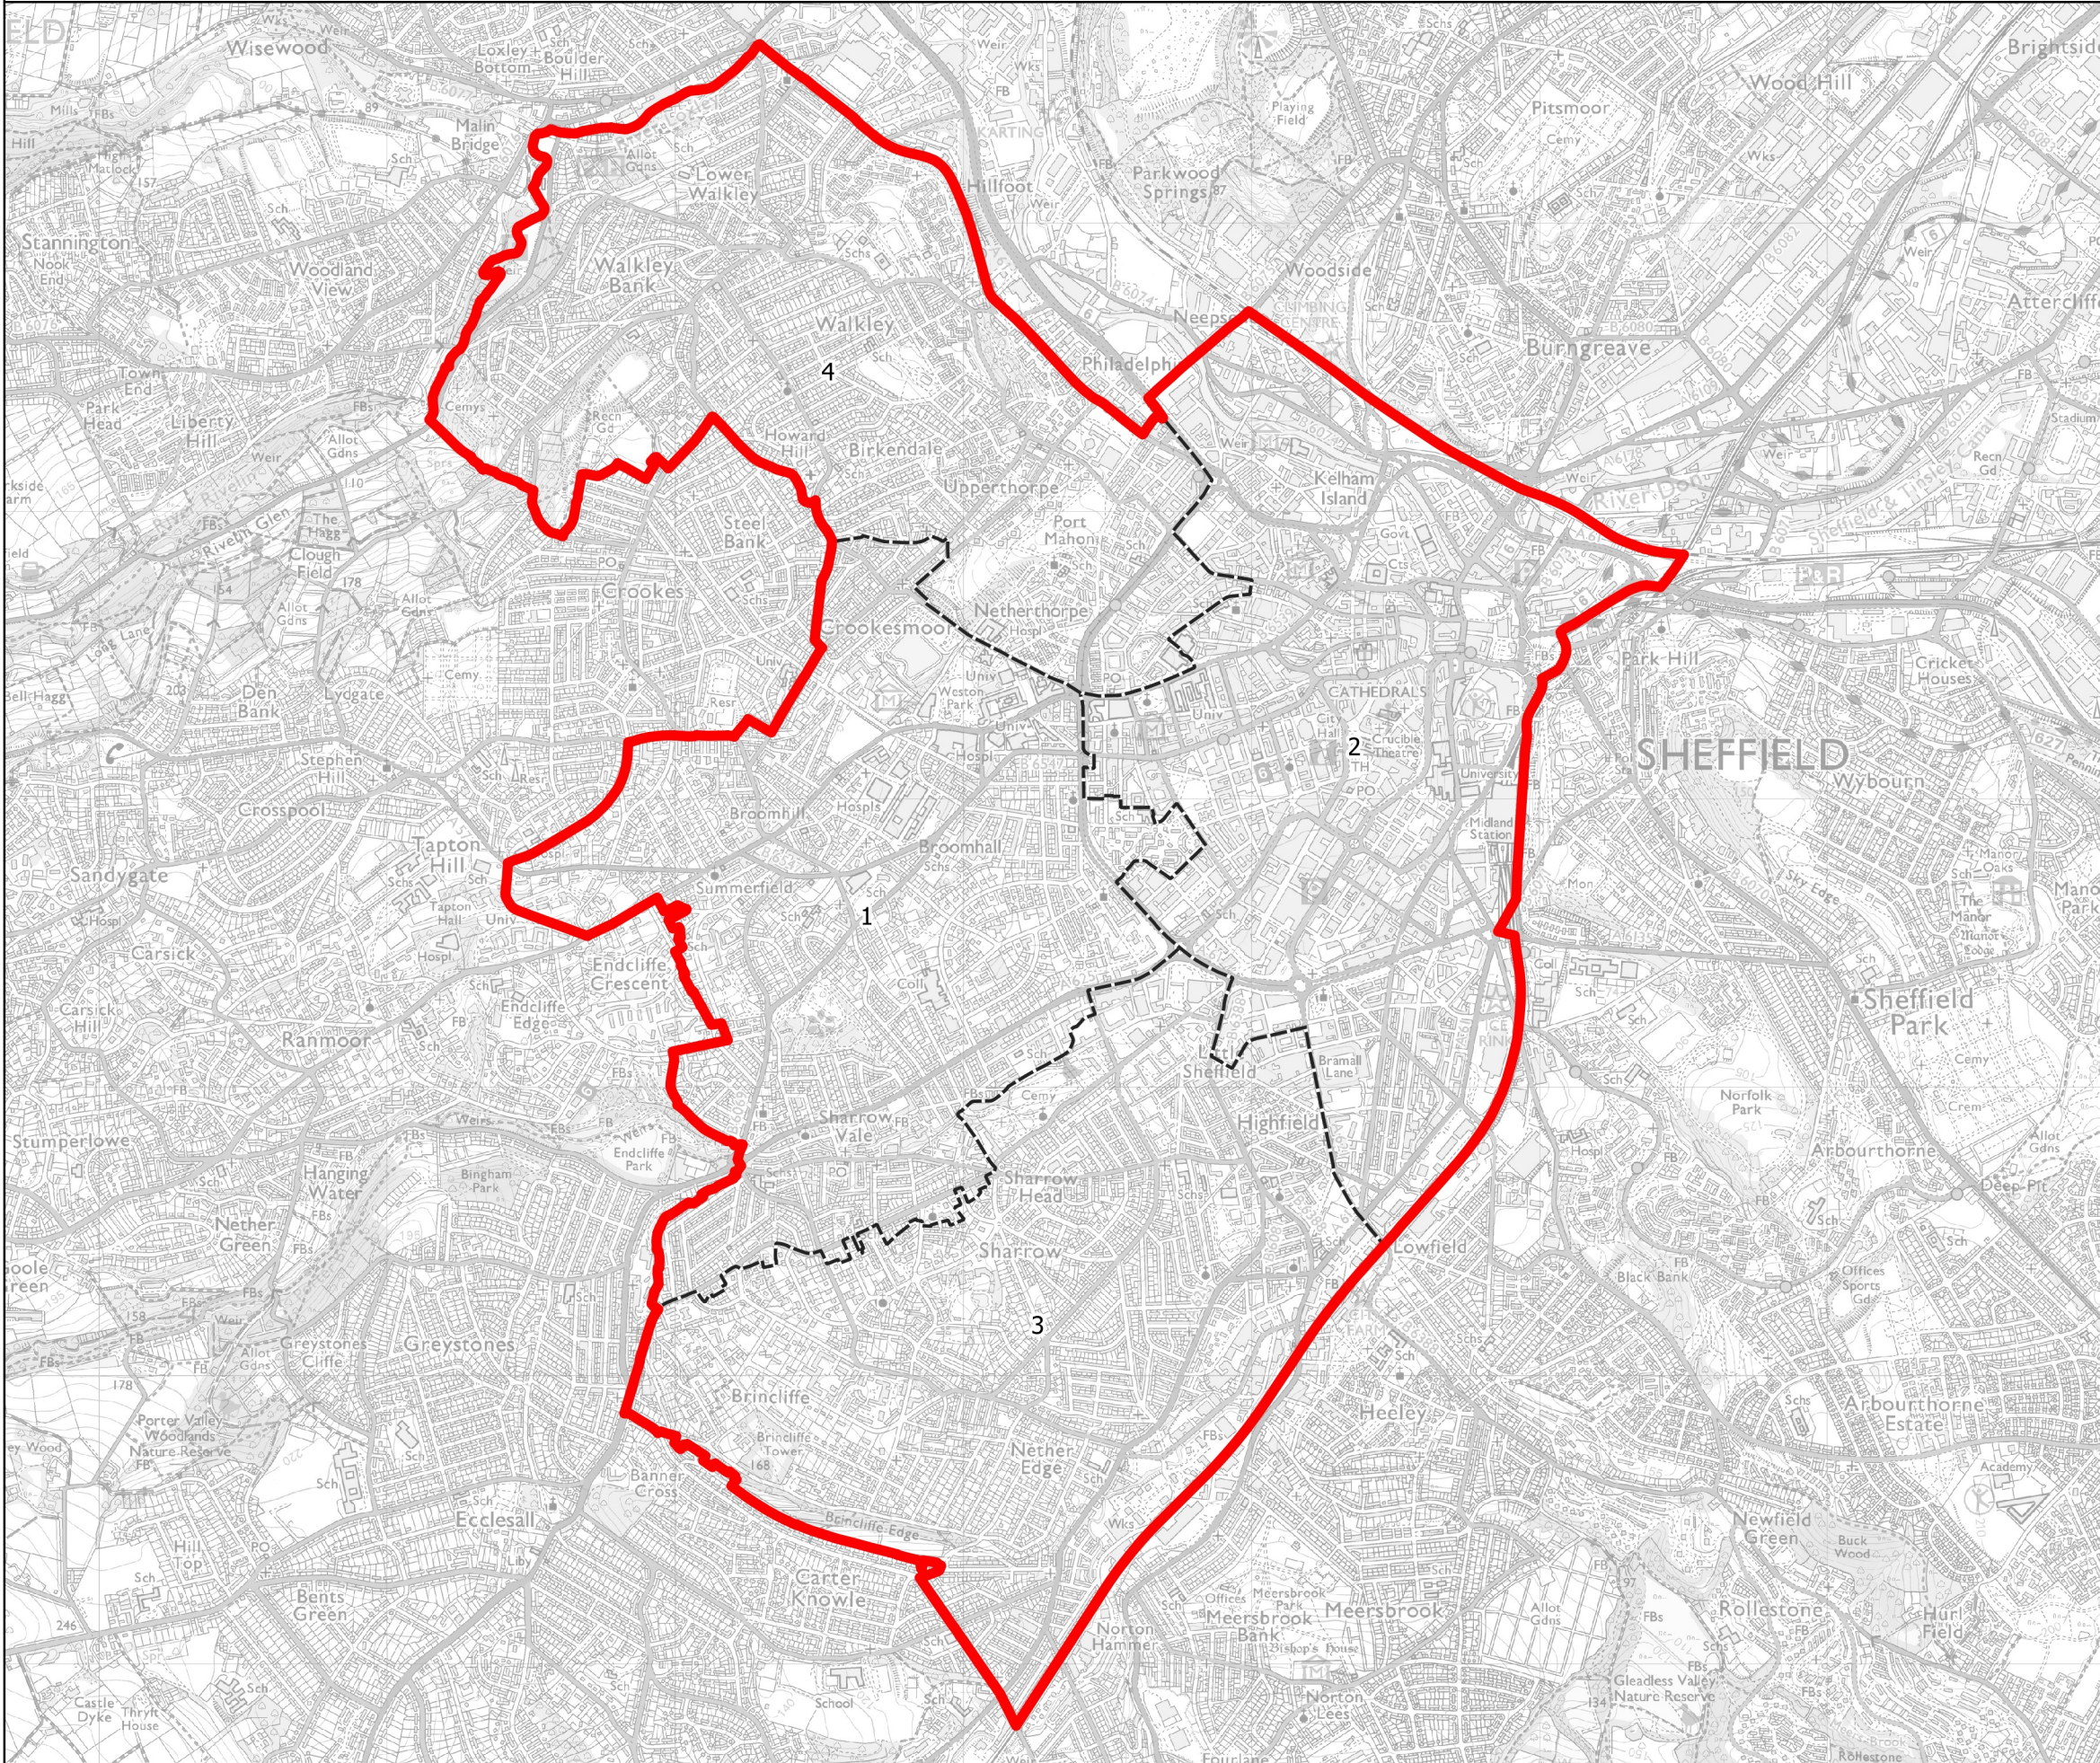

Boundary Commission for England - Initial Proposals for the Yorkshire and the Humber Region

Sheffield Central Borough Constituency - Electorate 70,453

Wards:

- 1 Broomhill & Sharrow Vale
- 2 City
- 3 Nether Edge & Sharrow
- 4 Walkley

 Constituency

 Local Authorities

 Wards

0 0.3 0.6 km

© Crown copyright and database rights 2021 OS 100018289. You are permitted to use this data solely to enable you to respond to, or interact with, the organisation that provided you with the data. You are not permitted to copy, sublicense, distribute or sell any of this data to third parties in any form. Third party rights to enforce the terms of this licence shall be reserved to OS.

Sheffield Central Borough Constituency