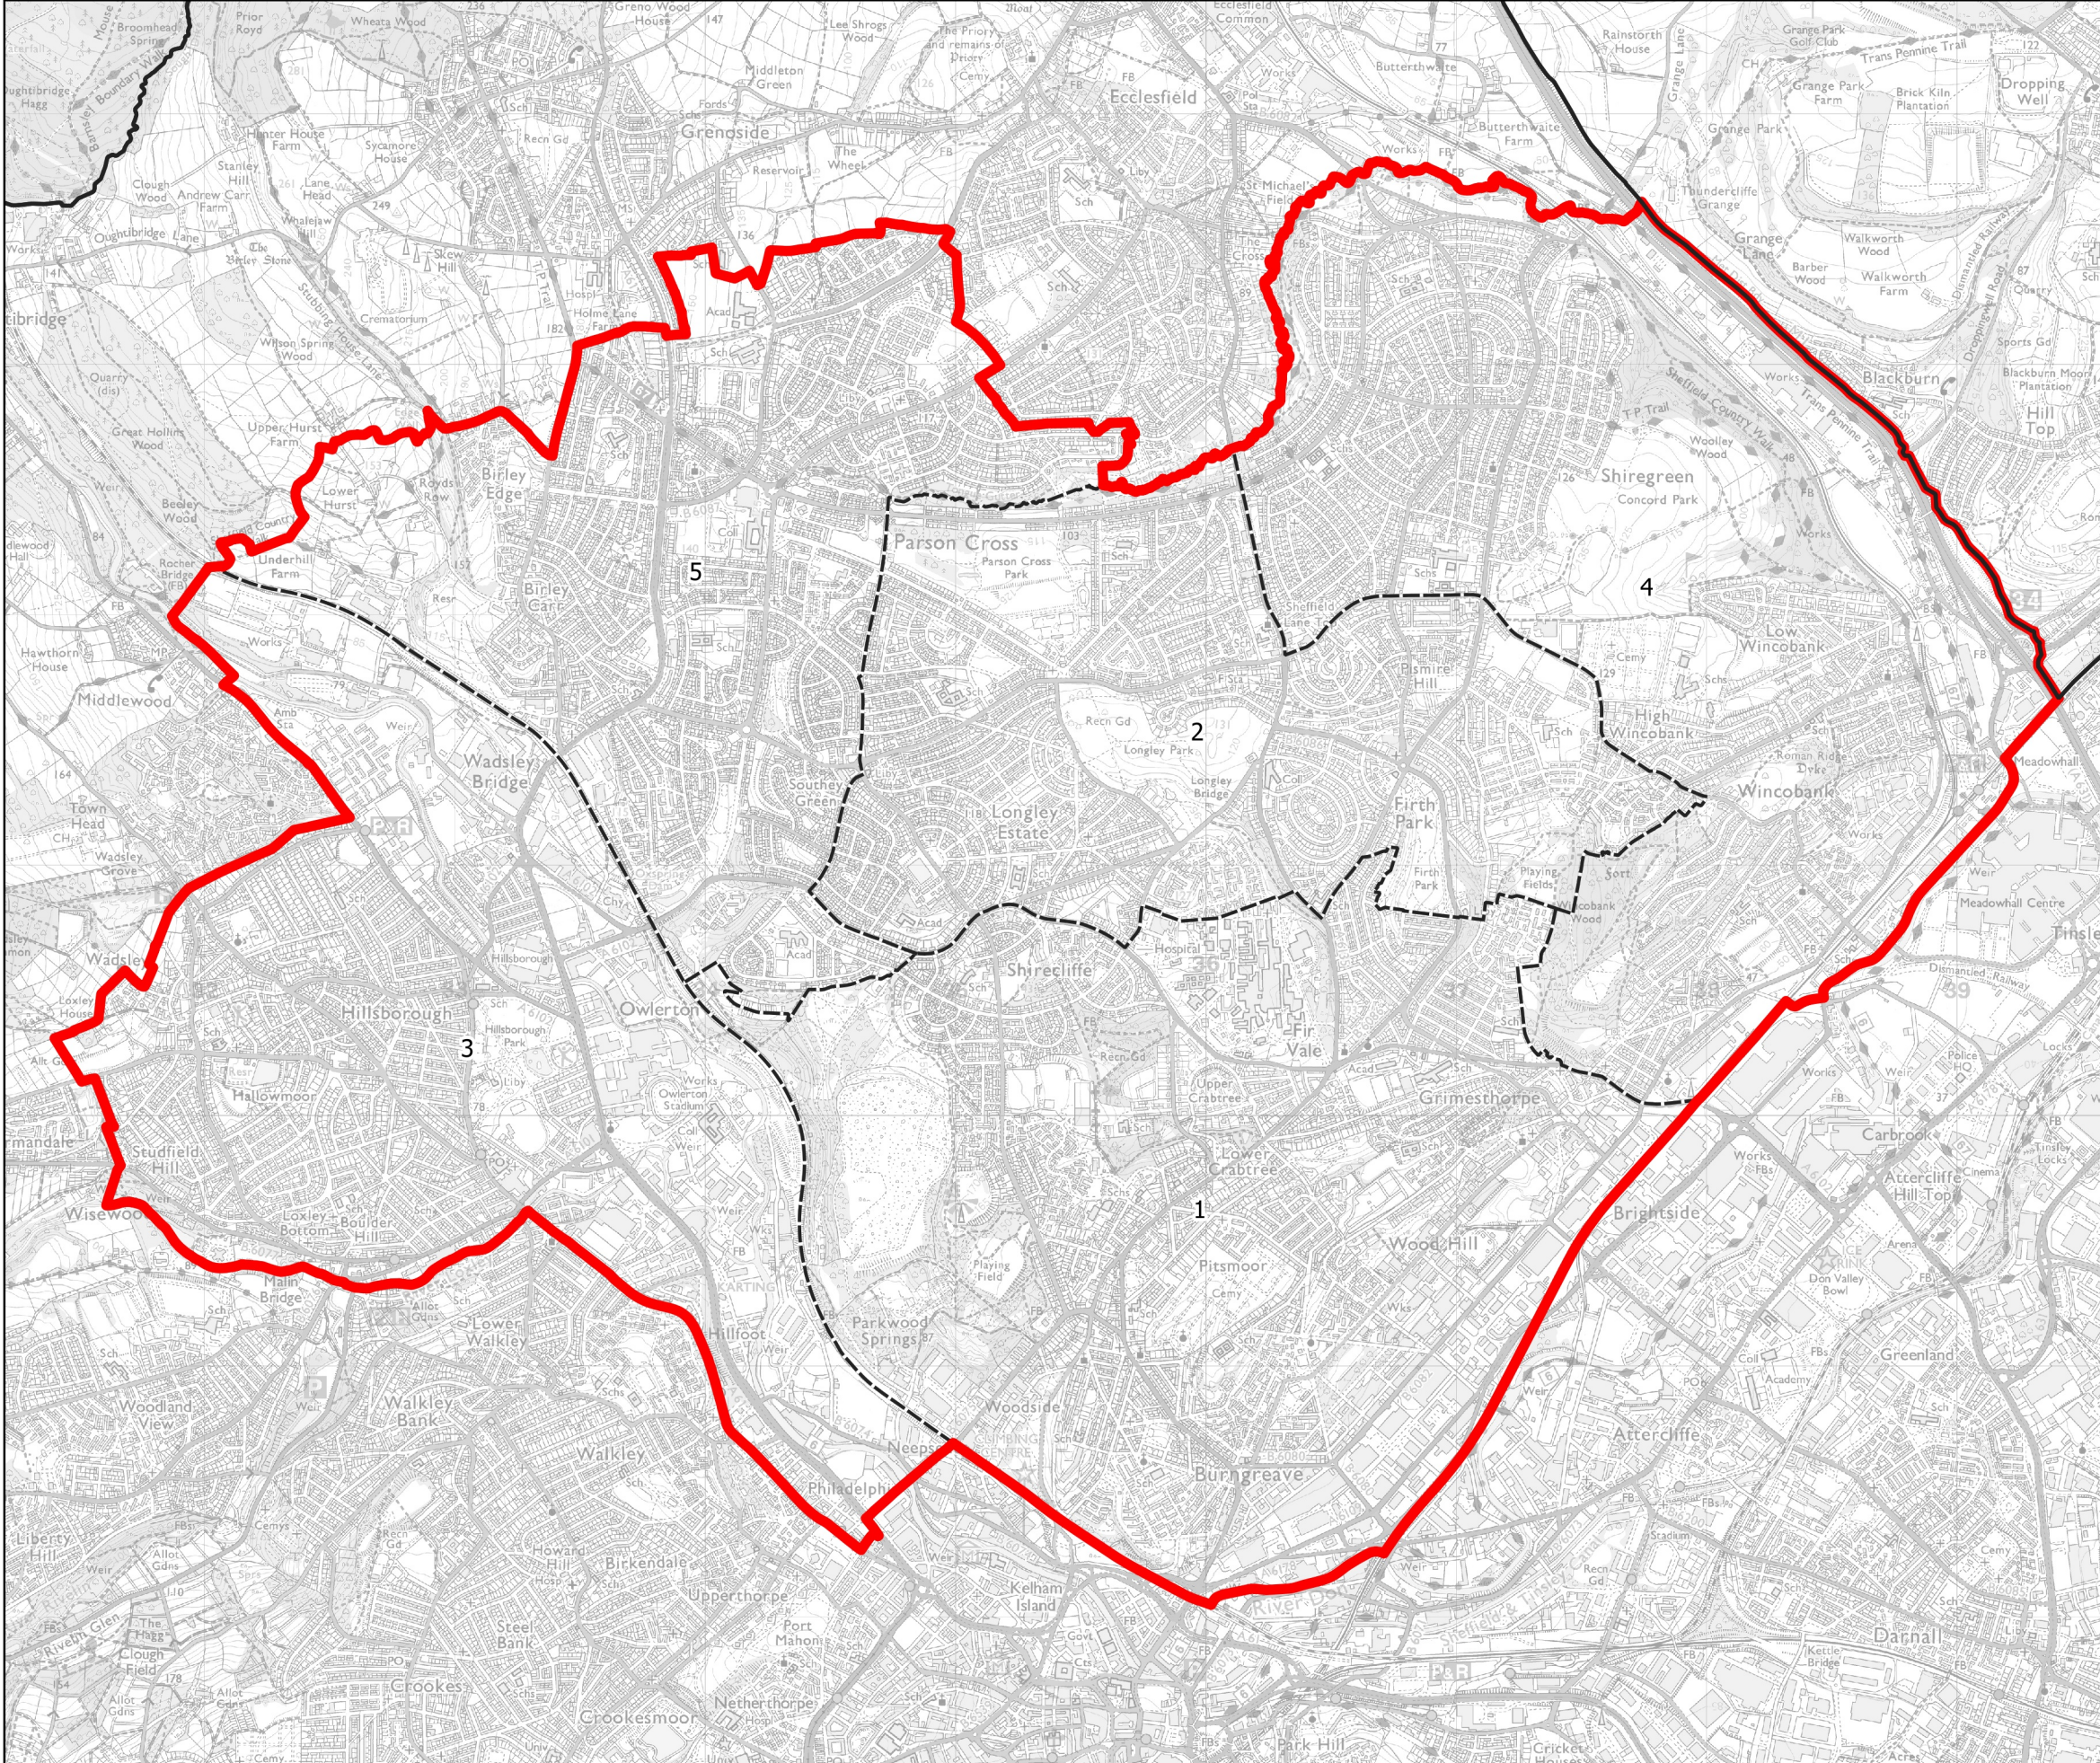

# Boundary Commission for England - Initial Proposals for the Yorkshire and the Humber Region

## Sheffield Brightside and Hillsborough Borough Constituency - Electorate 71,154

- Wards:
- 1 Burngreave
  - 2 Firth Park
  - 3 Hillsborough
  - 4 Shiregreen & Brightside
  - 5 Southey

- Constituency
- Local Authorities
- Wards