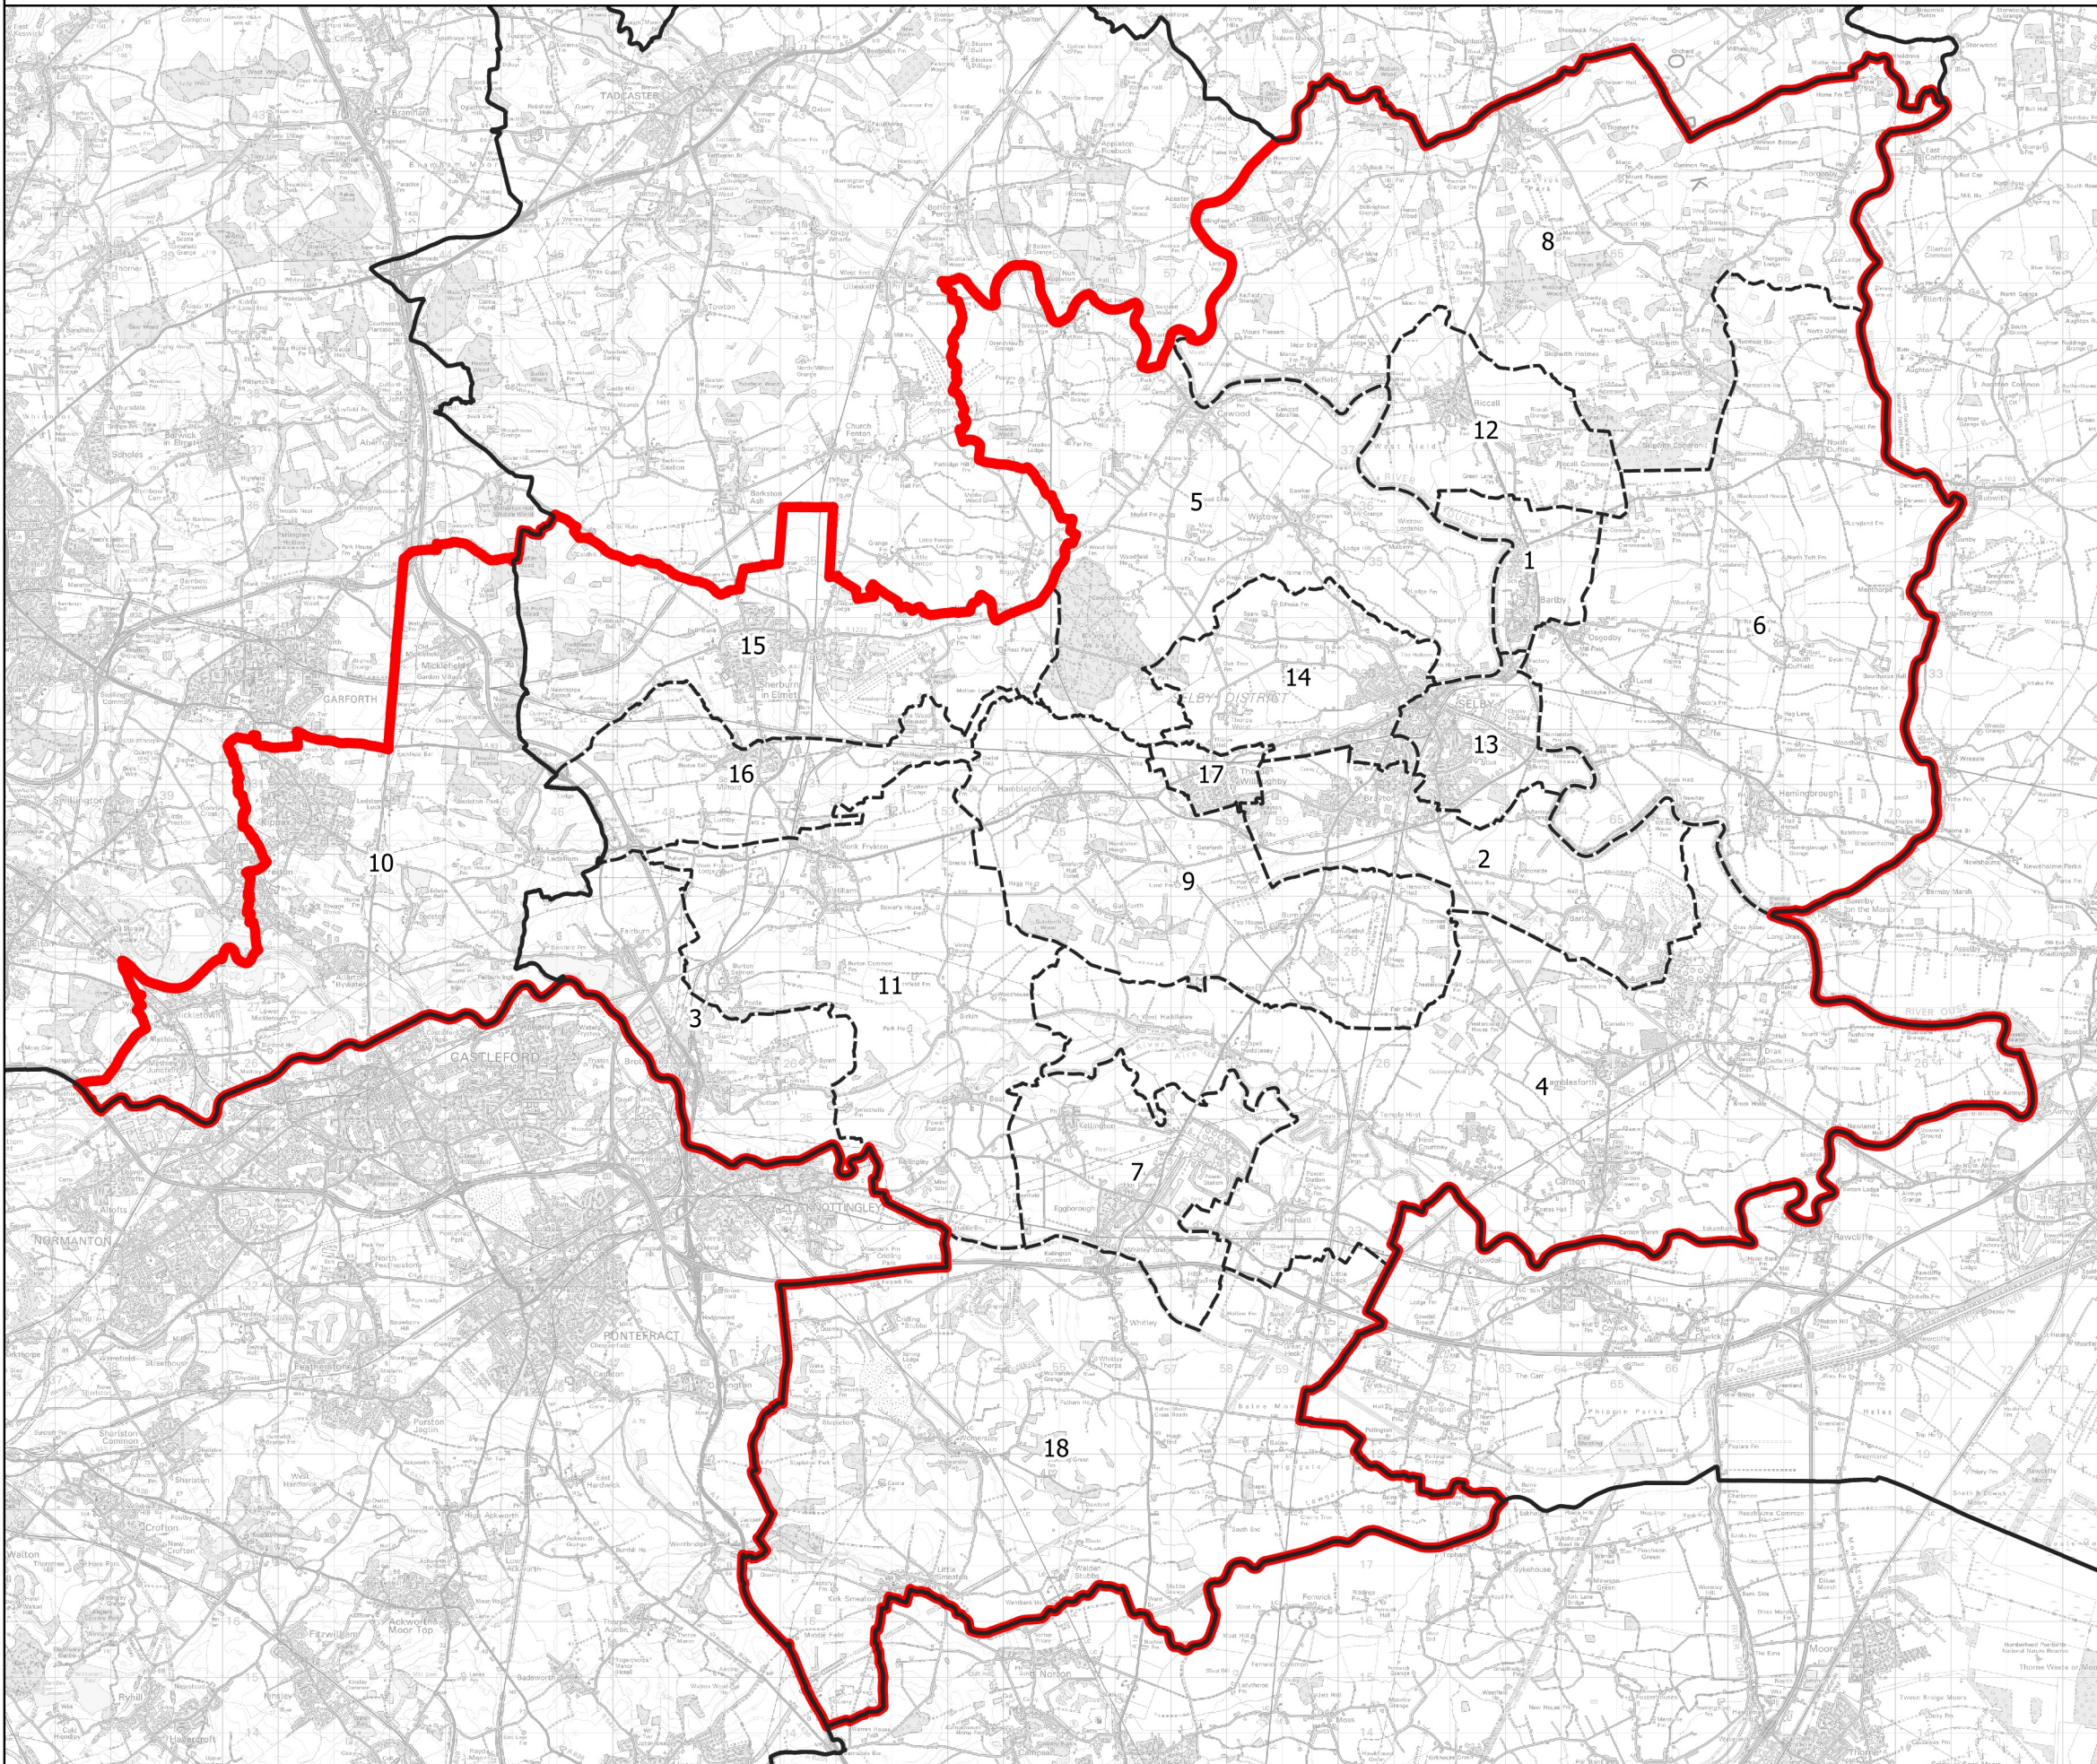

Boundary Commission for England - Initial Proposals for the Yorkshire and the Humber Region

Selby County Constituency - Electorate 74,761

Wards:

- 1 Barlby Village
- 2 Brayton
- 3 Byram & Brotherton
- 4 Camblesforth & Carlton
- 5 Cawood & Wistow
- 6 Derwent
- 7 Eggborough
- 8 Escrick
- 9 Hambleton
- 10 Kippax & Methley
- 11 Monk Fryston
- 12 Riccall
- 13 Selby East
- 14 Selby West
- 15 Sherburn in Elmet
- 16 South Milford
- 17 Thorpe Willoughby
- 18 Whitley

 Constituency
 Local Authorities
 Wards

© Crown copyright and database rights 2021 OS 100018289. You are permitted to use this data solely to enable you to respond to, or interact with, the organisation that provided you with the data. You are not permitted to copy, sub-license, distribute or sell any of this data to third parties in any form. Third party rights to enforce the terms of this licence shall be reserved to OS.

Selby County Constituency