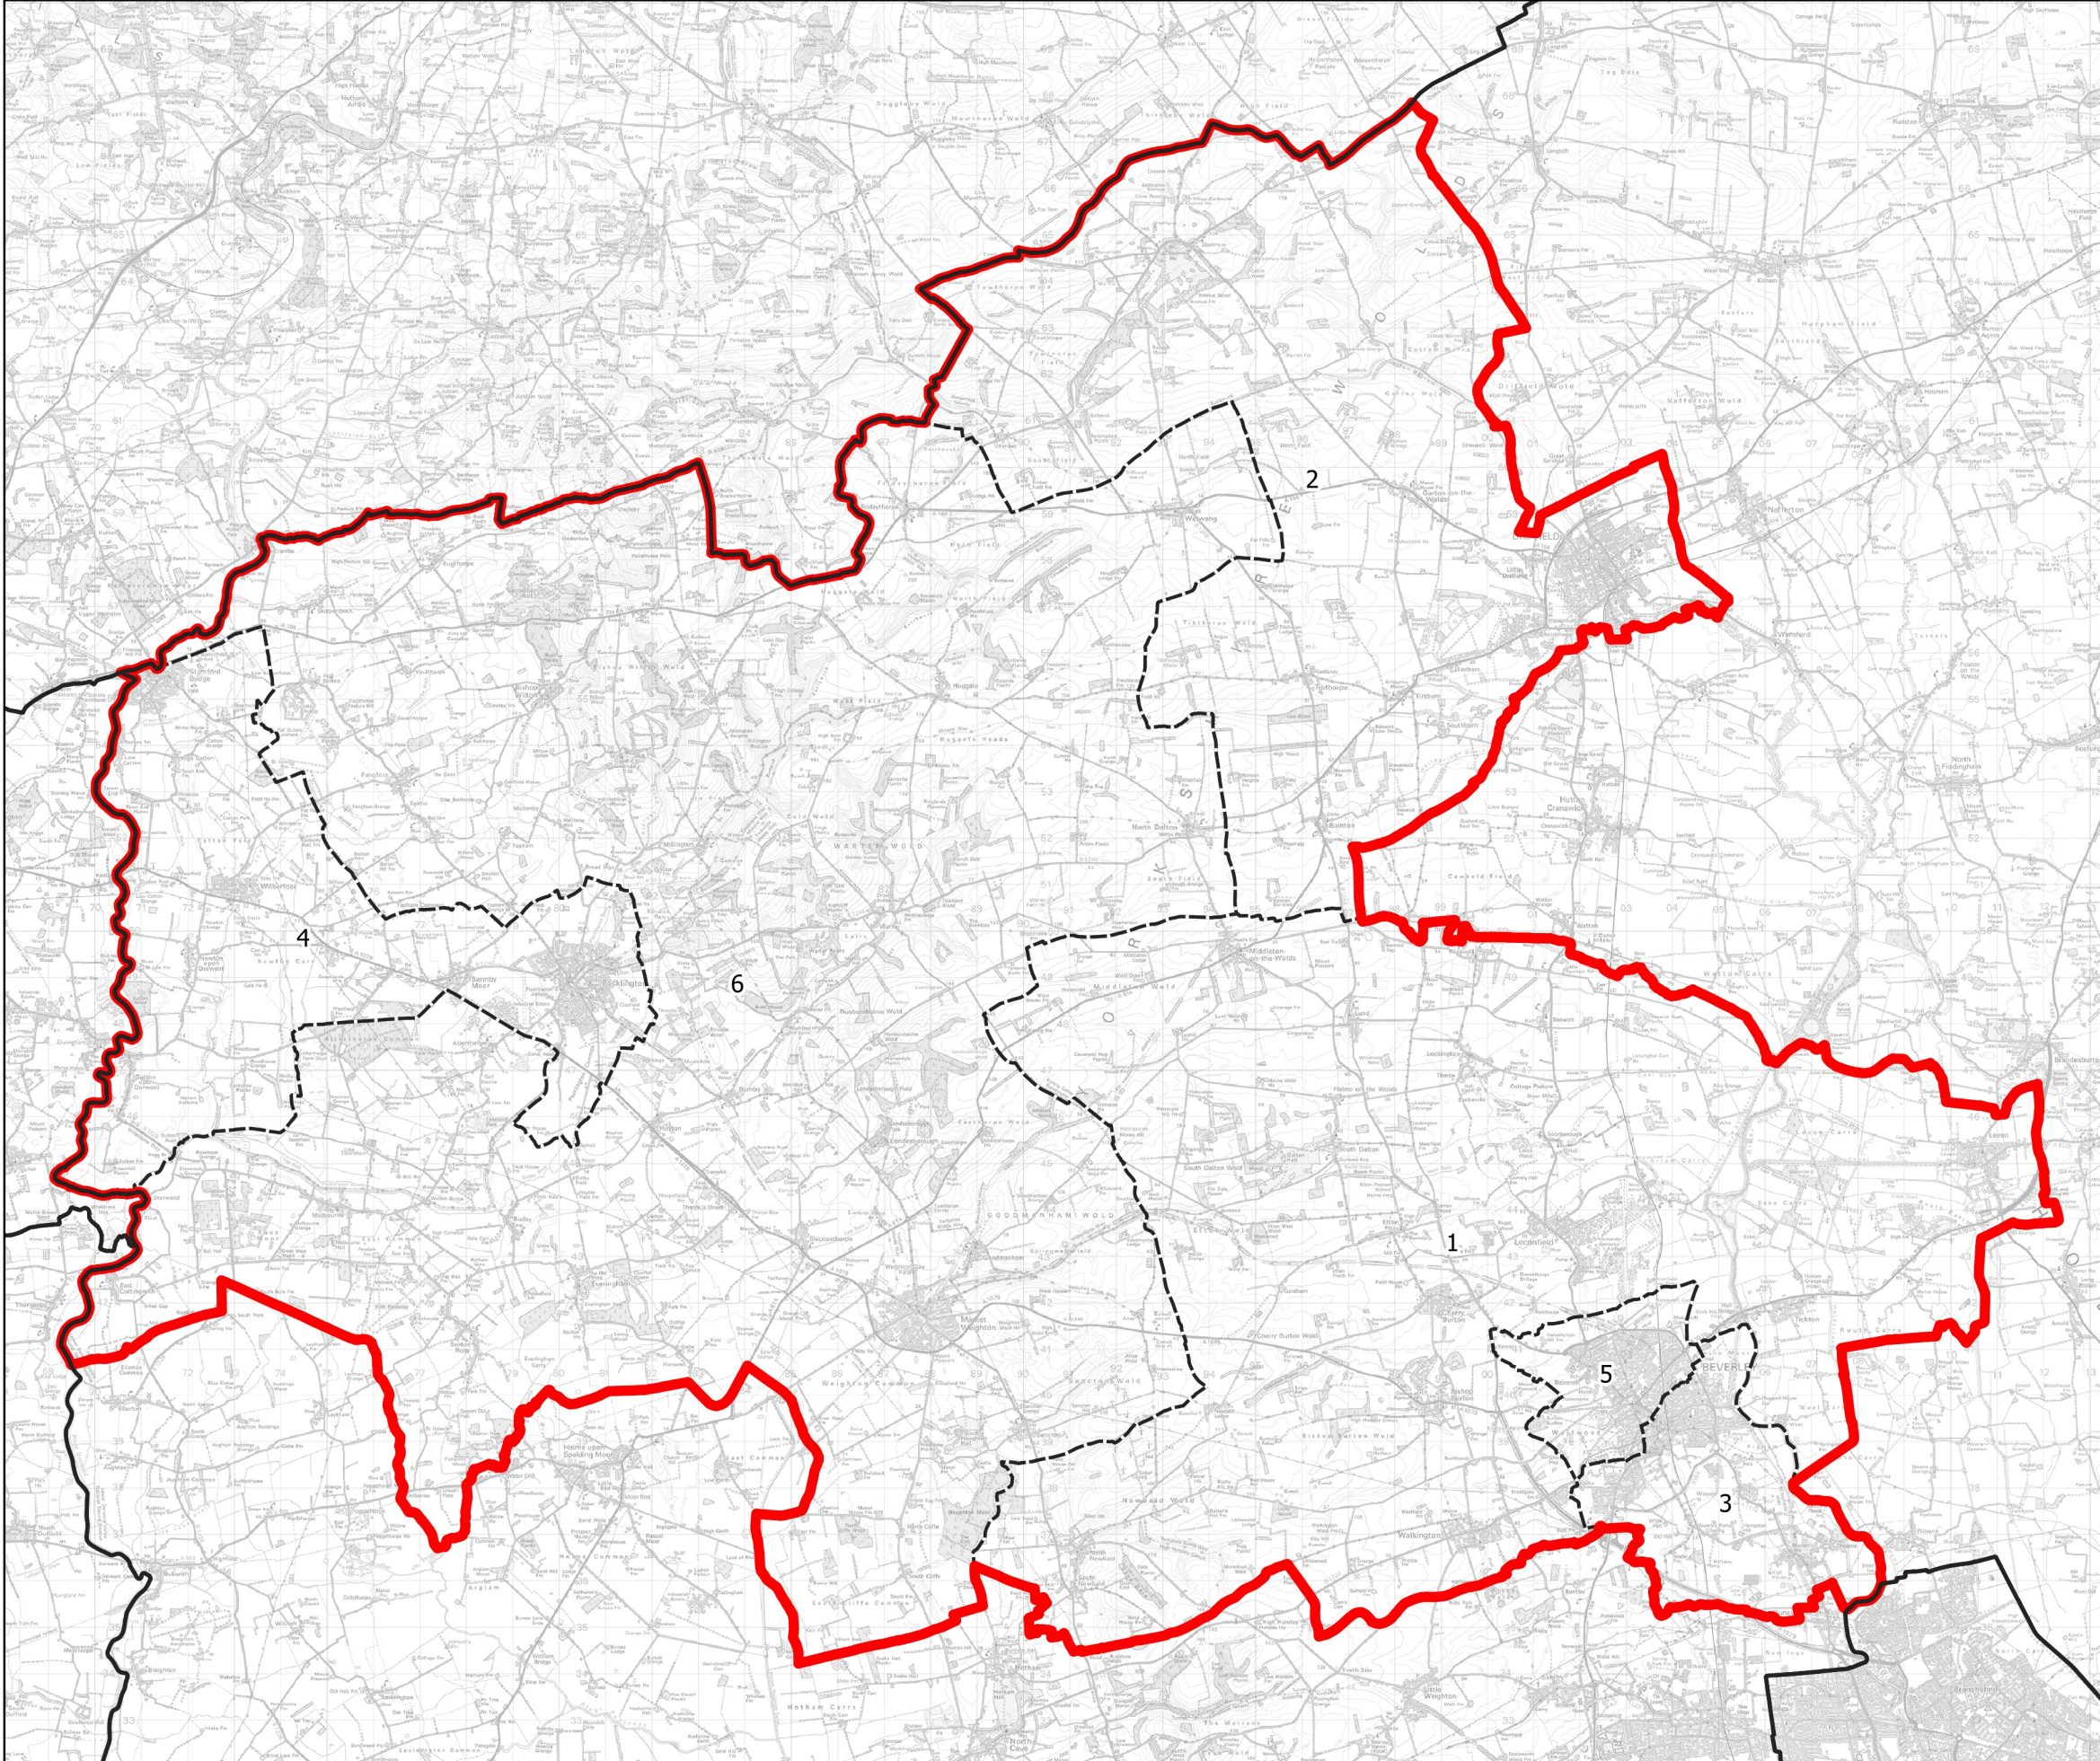

Wards:

- 1 Beverley Rural
- 2 Driffield and Rural
- 3 Minster and Woodmansey
- 4 Pocklington Provincial
- 5 St. Mary's
- 6 Wolds Weighton

Constituency
 Local Authorities
 Wards

0 2 4 km

© Crown copyright and database rights 2021 OS 100018289. You are permitted to use this data solely to enable you to respond to, or interact with, the organisation that provided you with the data. You are not permitted to copy, sub-license, distribute or sell any of this data to third parties in any form. Third party rights to enforce the terms of this licence shall be reserved to OS.