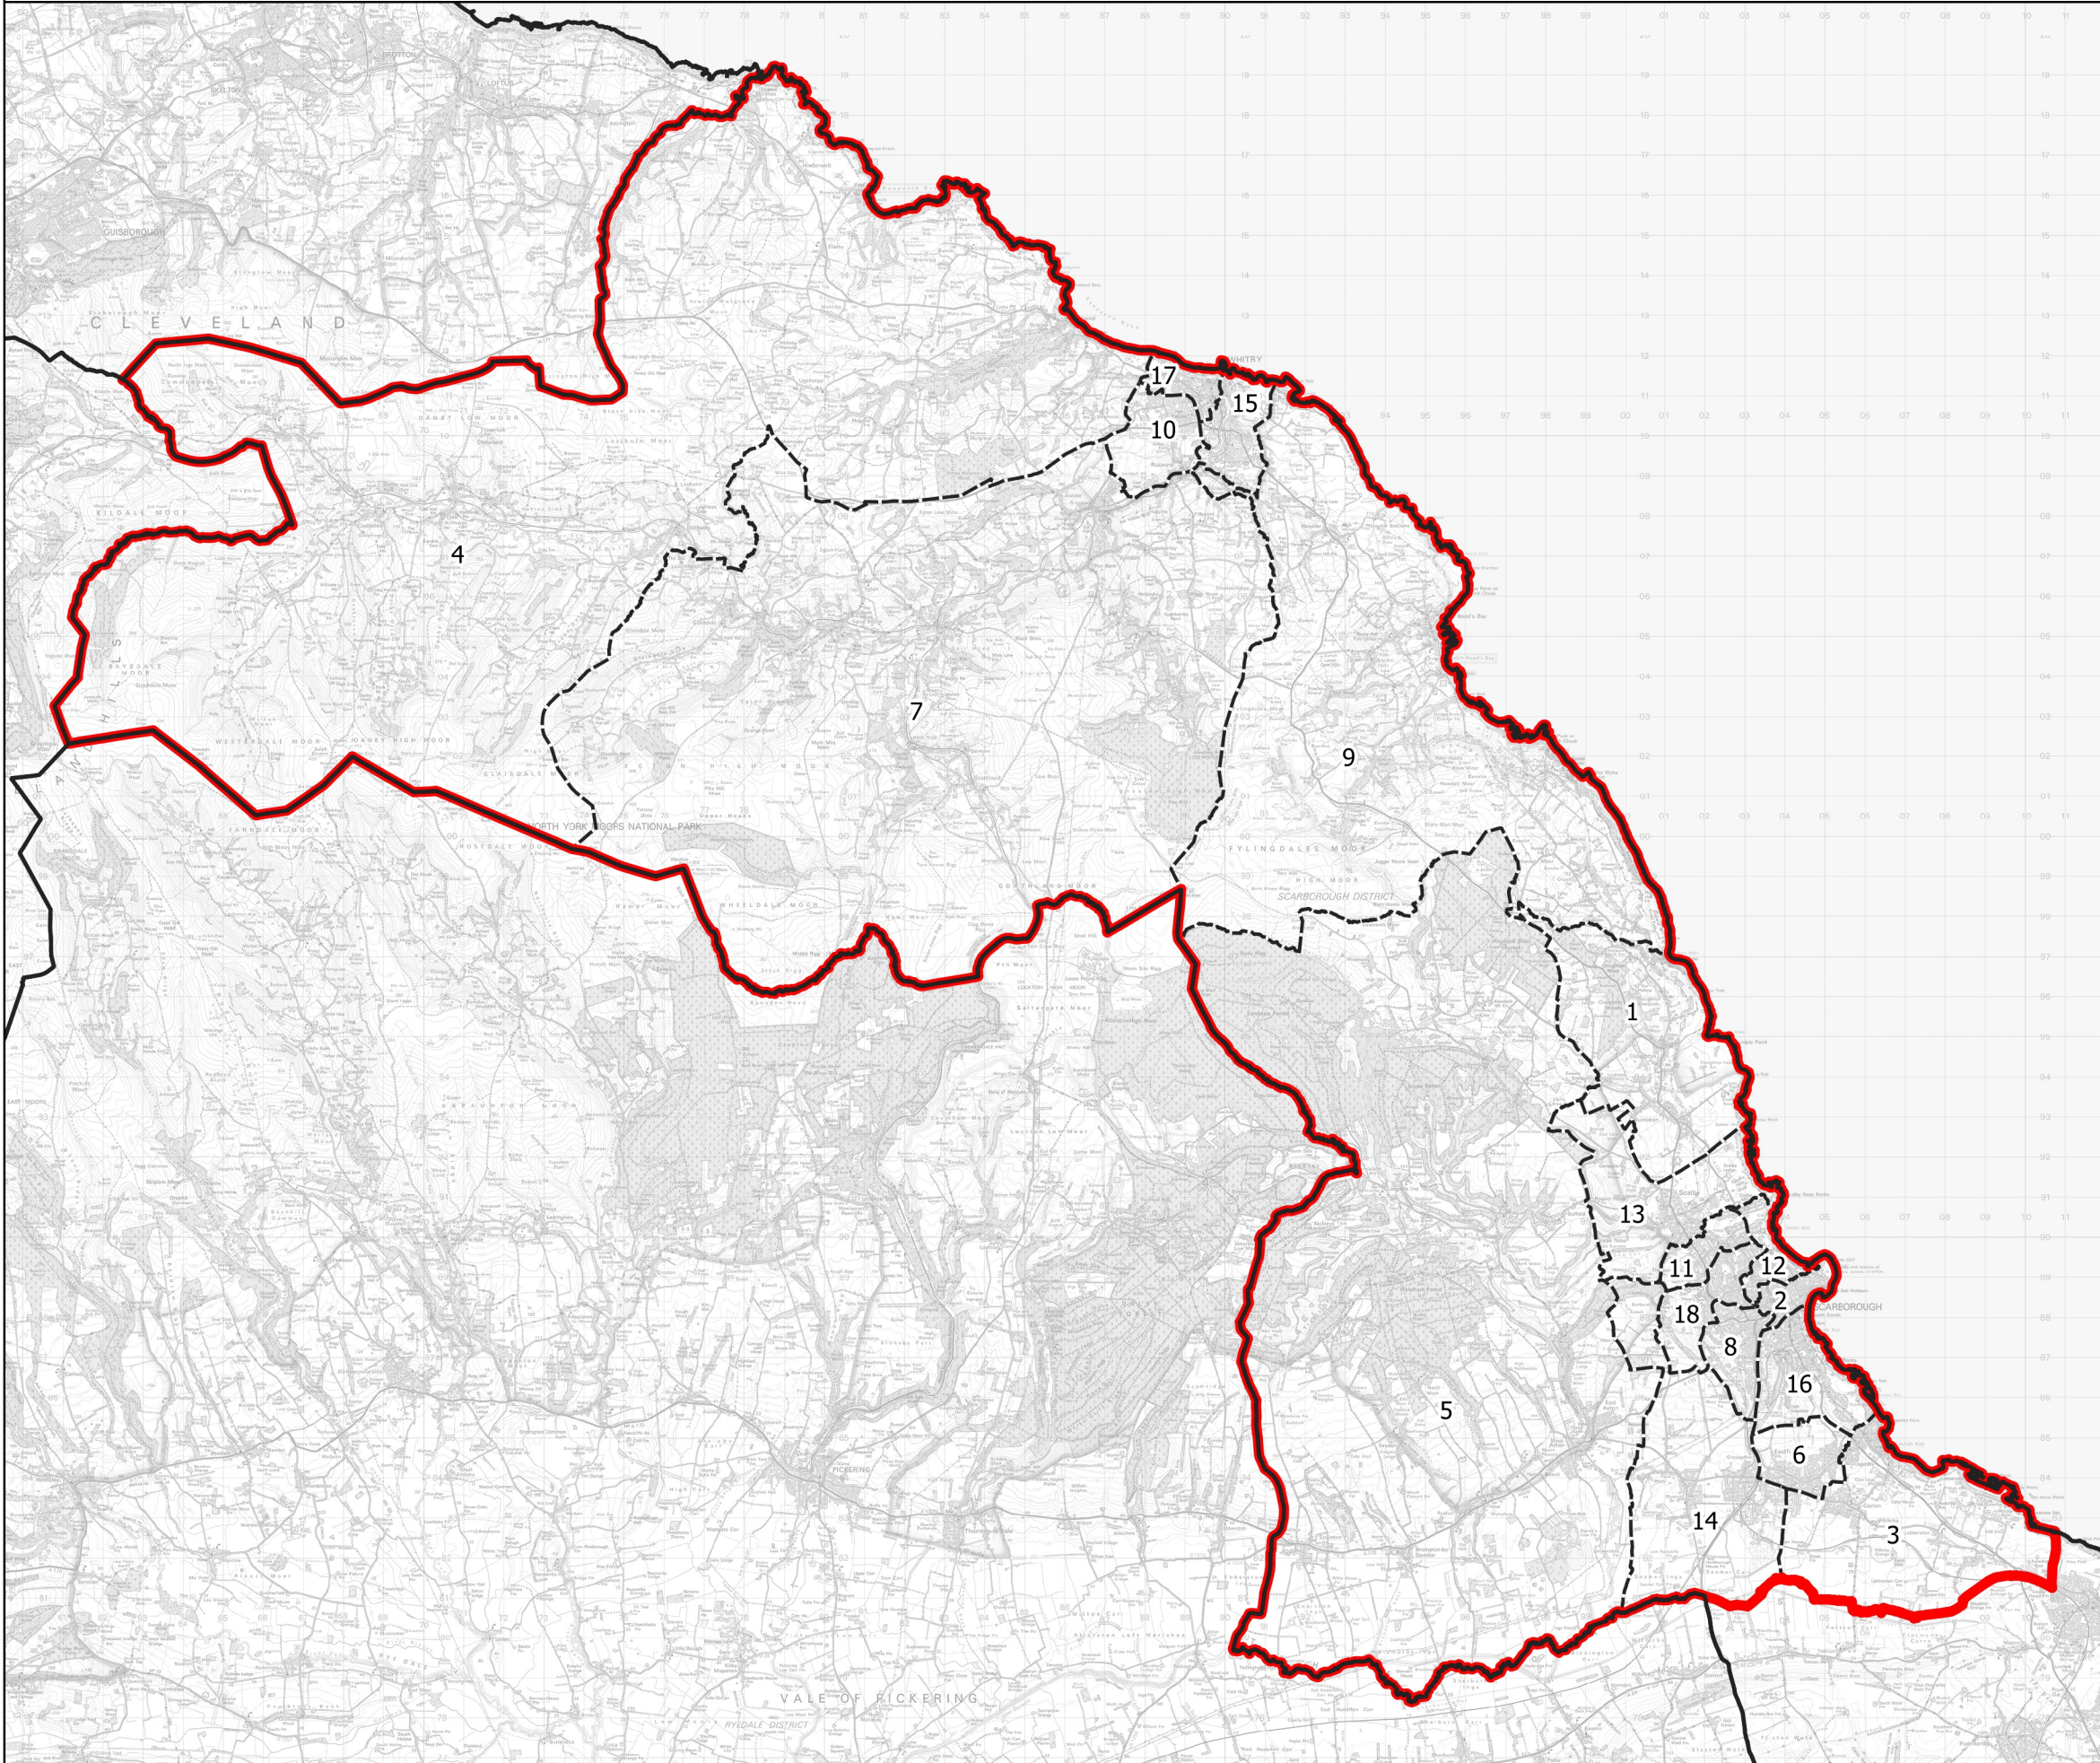

# Boundary Commission for England - Initial Proposals for the Yorkshire and the Humber Region

## Scarborough and Whitby County Constituency - Electorate 73,862

- Constituency
- Local Authorities
- Wards

0 2 4 km

© Crown copyright and database rights 2021 OS 100018289. You are permitted to use this data solely to enable you to respond to, or interact with, the organisation that provided you with the data. You are not permitted to copy, sub-license, distribute or sell any of this data to third parties in any form. Third party rights to enforce the terms of this licence shall be reserved to OS.

Scarborough and Whitby County Constituency