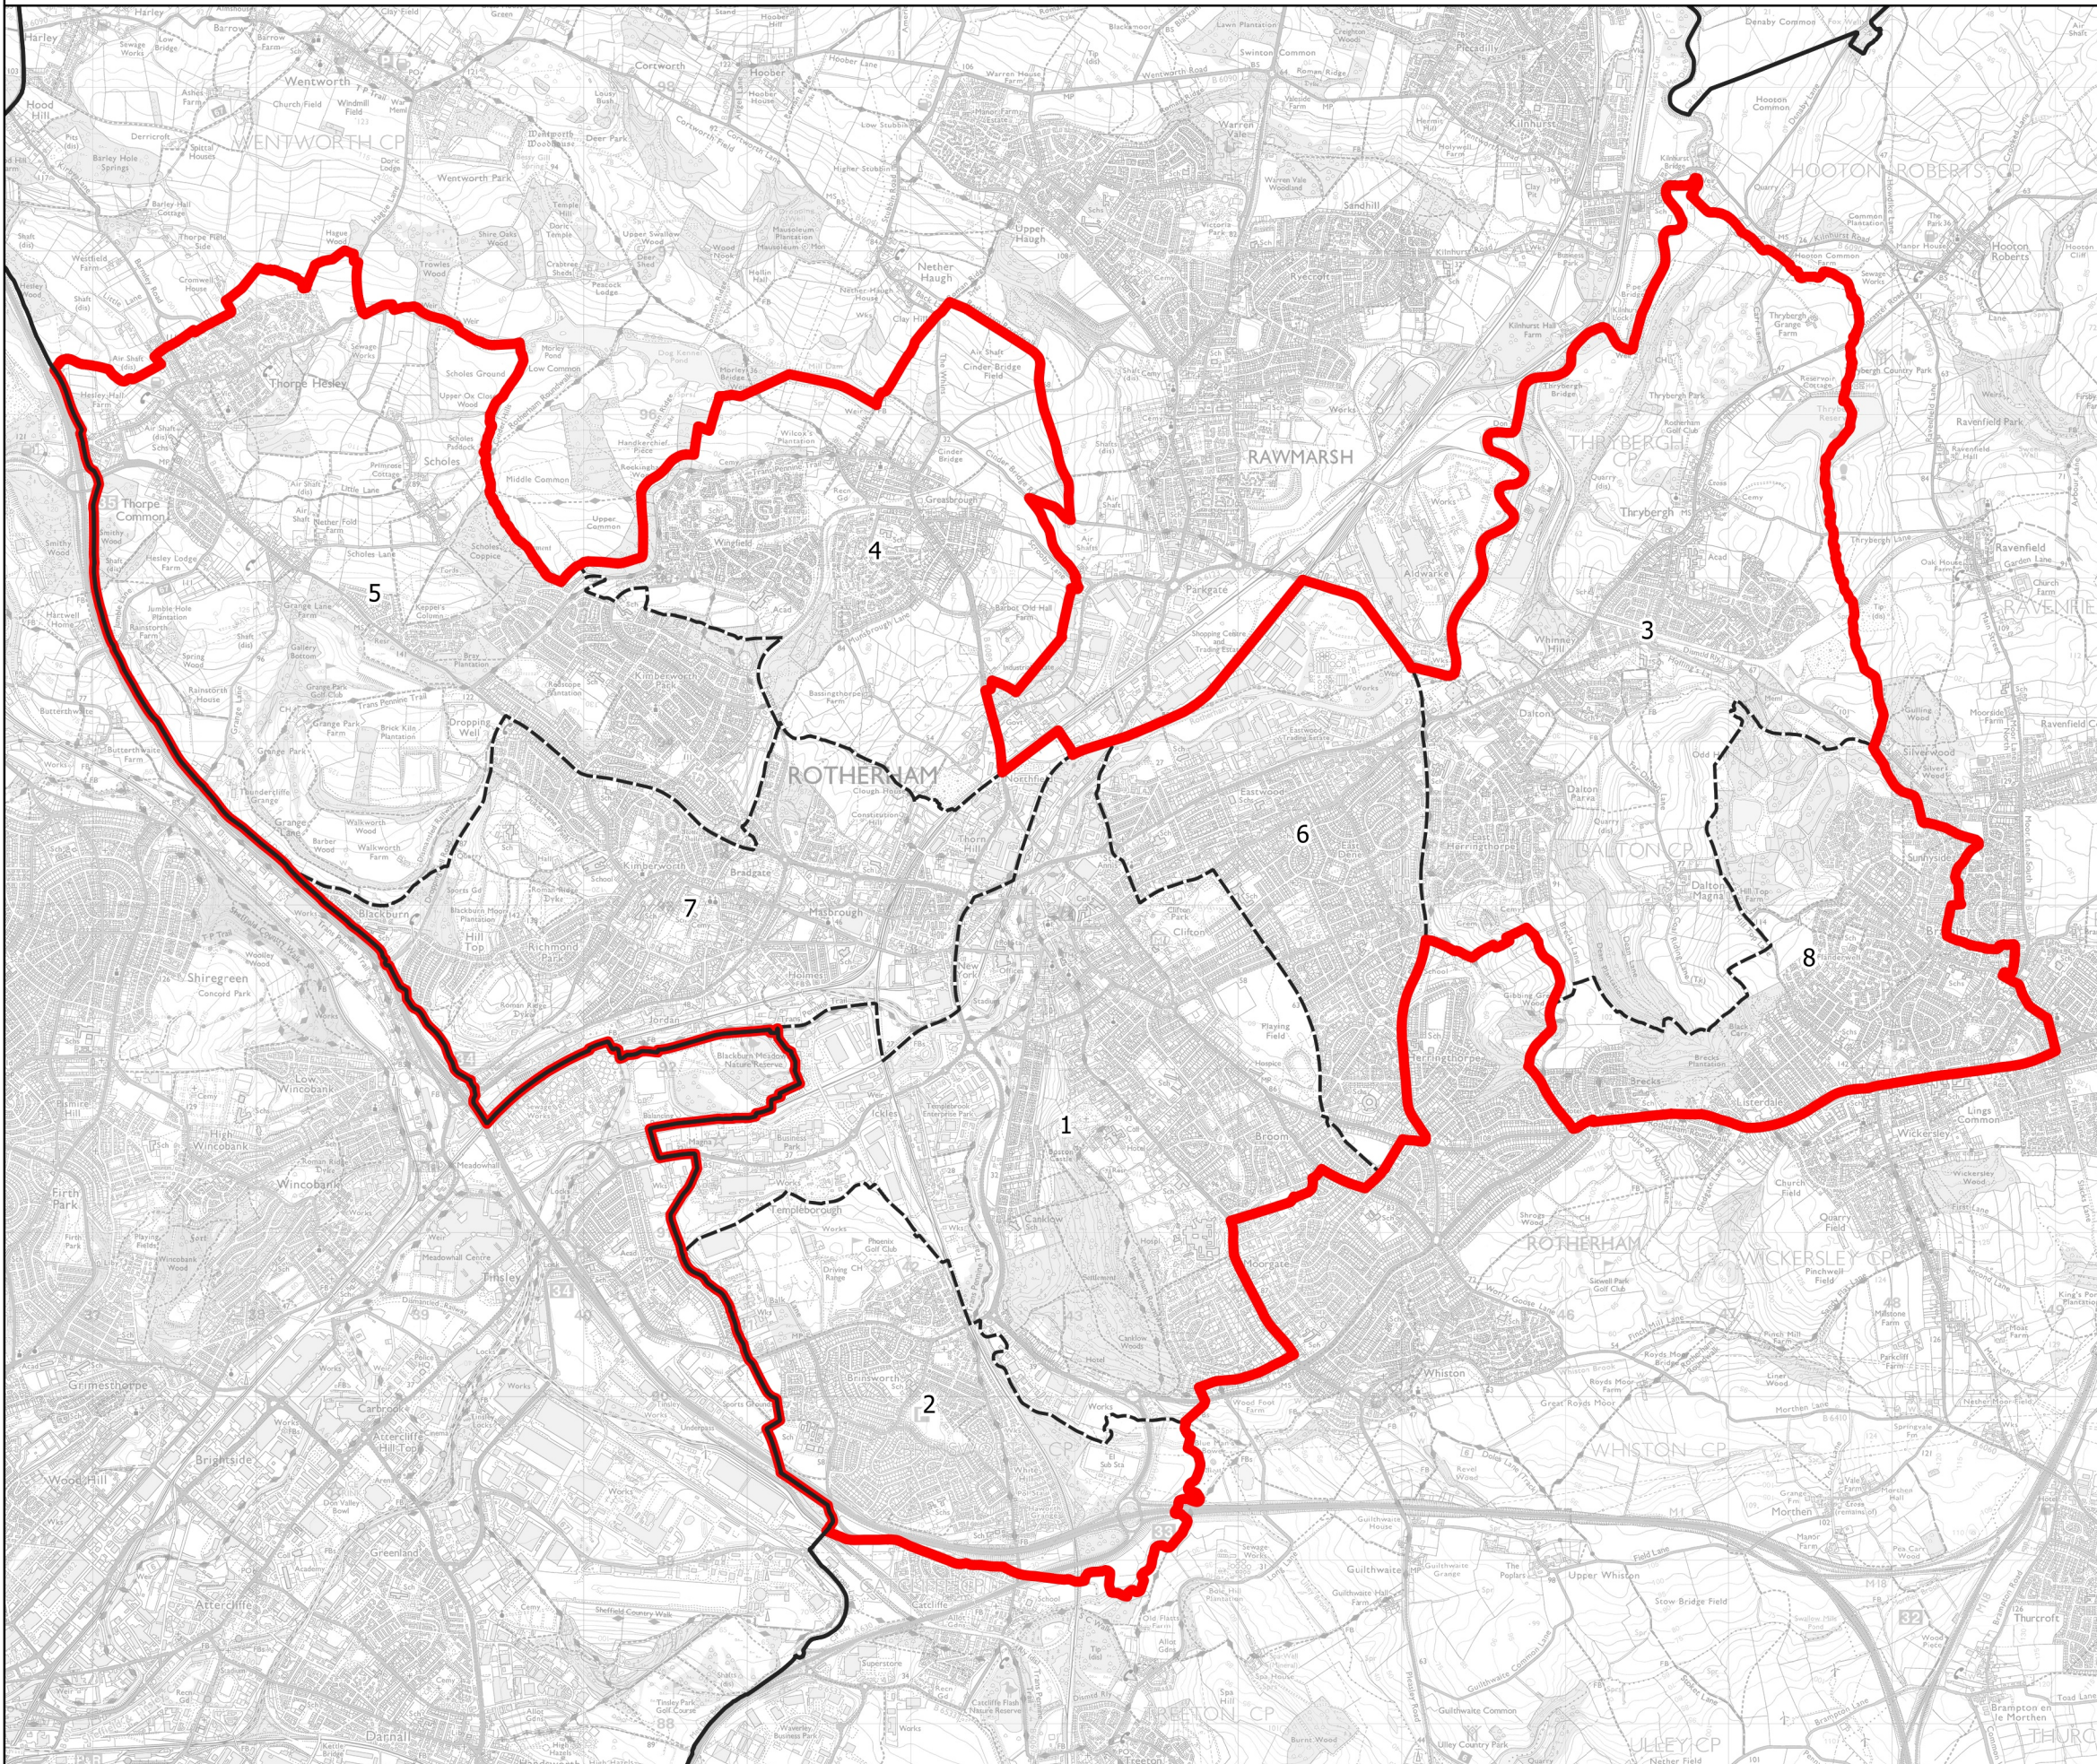

Boundary Commission for England - Initial Proposals for the Yorkshire and the Humber Region

Rotherham Borough Constituency - Electorate 69,724

Wards:

- 1 Boston Castle
- 2 Brinsworth
- 3 Dalton & Thrybergh
- 4 Greasborough
- 5 Keppel
- 6 Rotherham East
- 7 Rotherham West
- 8 Wickersley North

Constituency
 Local Authorities
 Wards

0 0.6 1.2 km

© Crown copyright and database rights 2021 OS 100018289. You are permitted to use this data solely to enable you to respond to, or interact with, the organisation that provided you with the data. You are not permitted to copy, sublicense, distribute or sell any of this data to third parties in any form. Third party rights to enforce the terms of this licence shall be reserved to OS.

Rotherham Borough Constituency