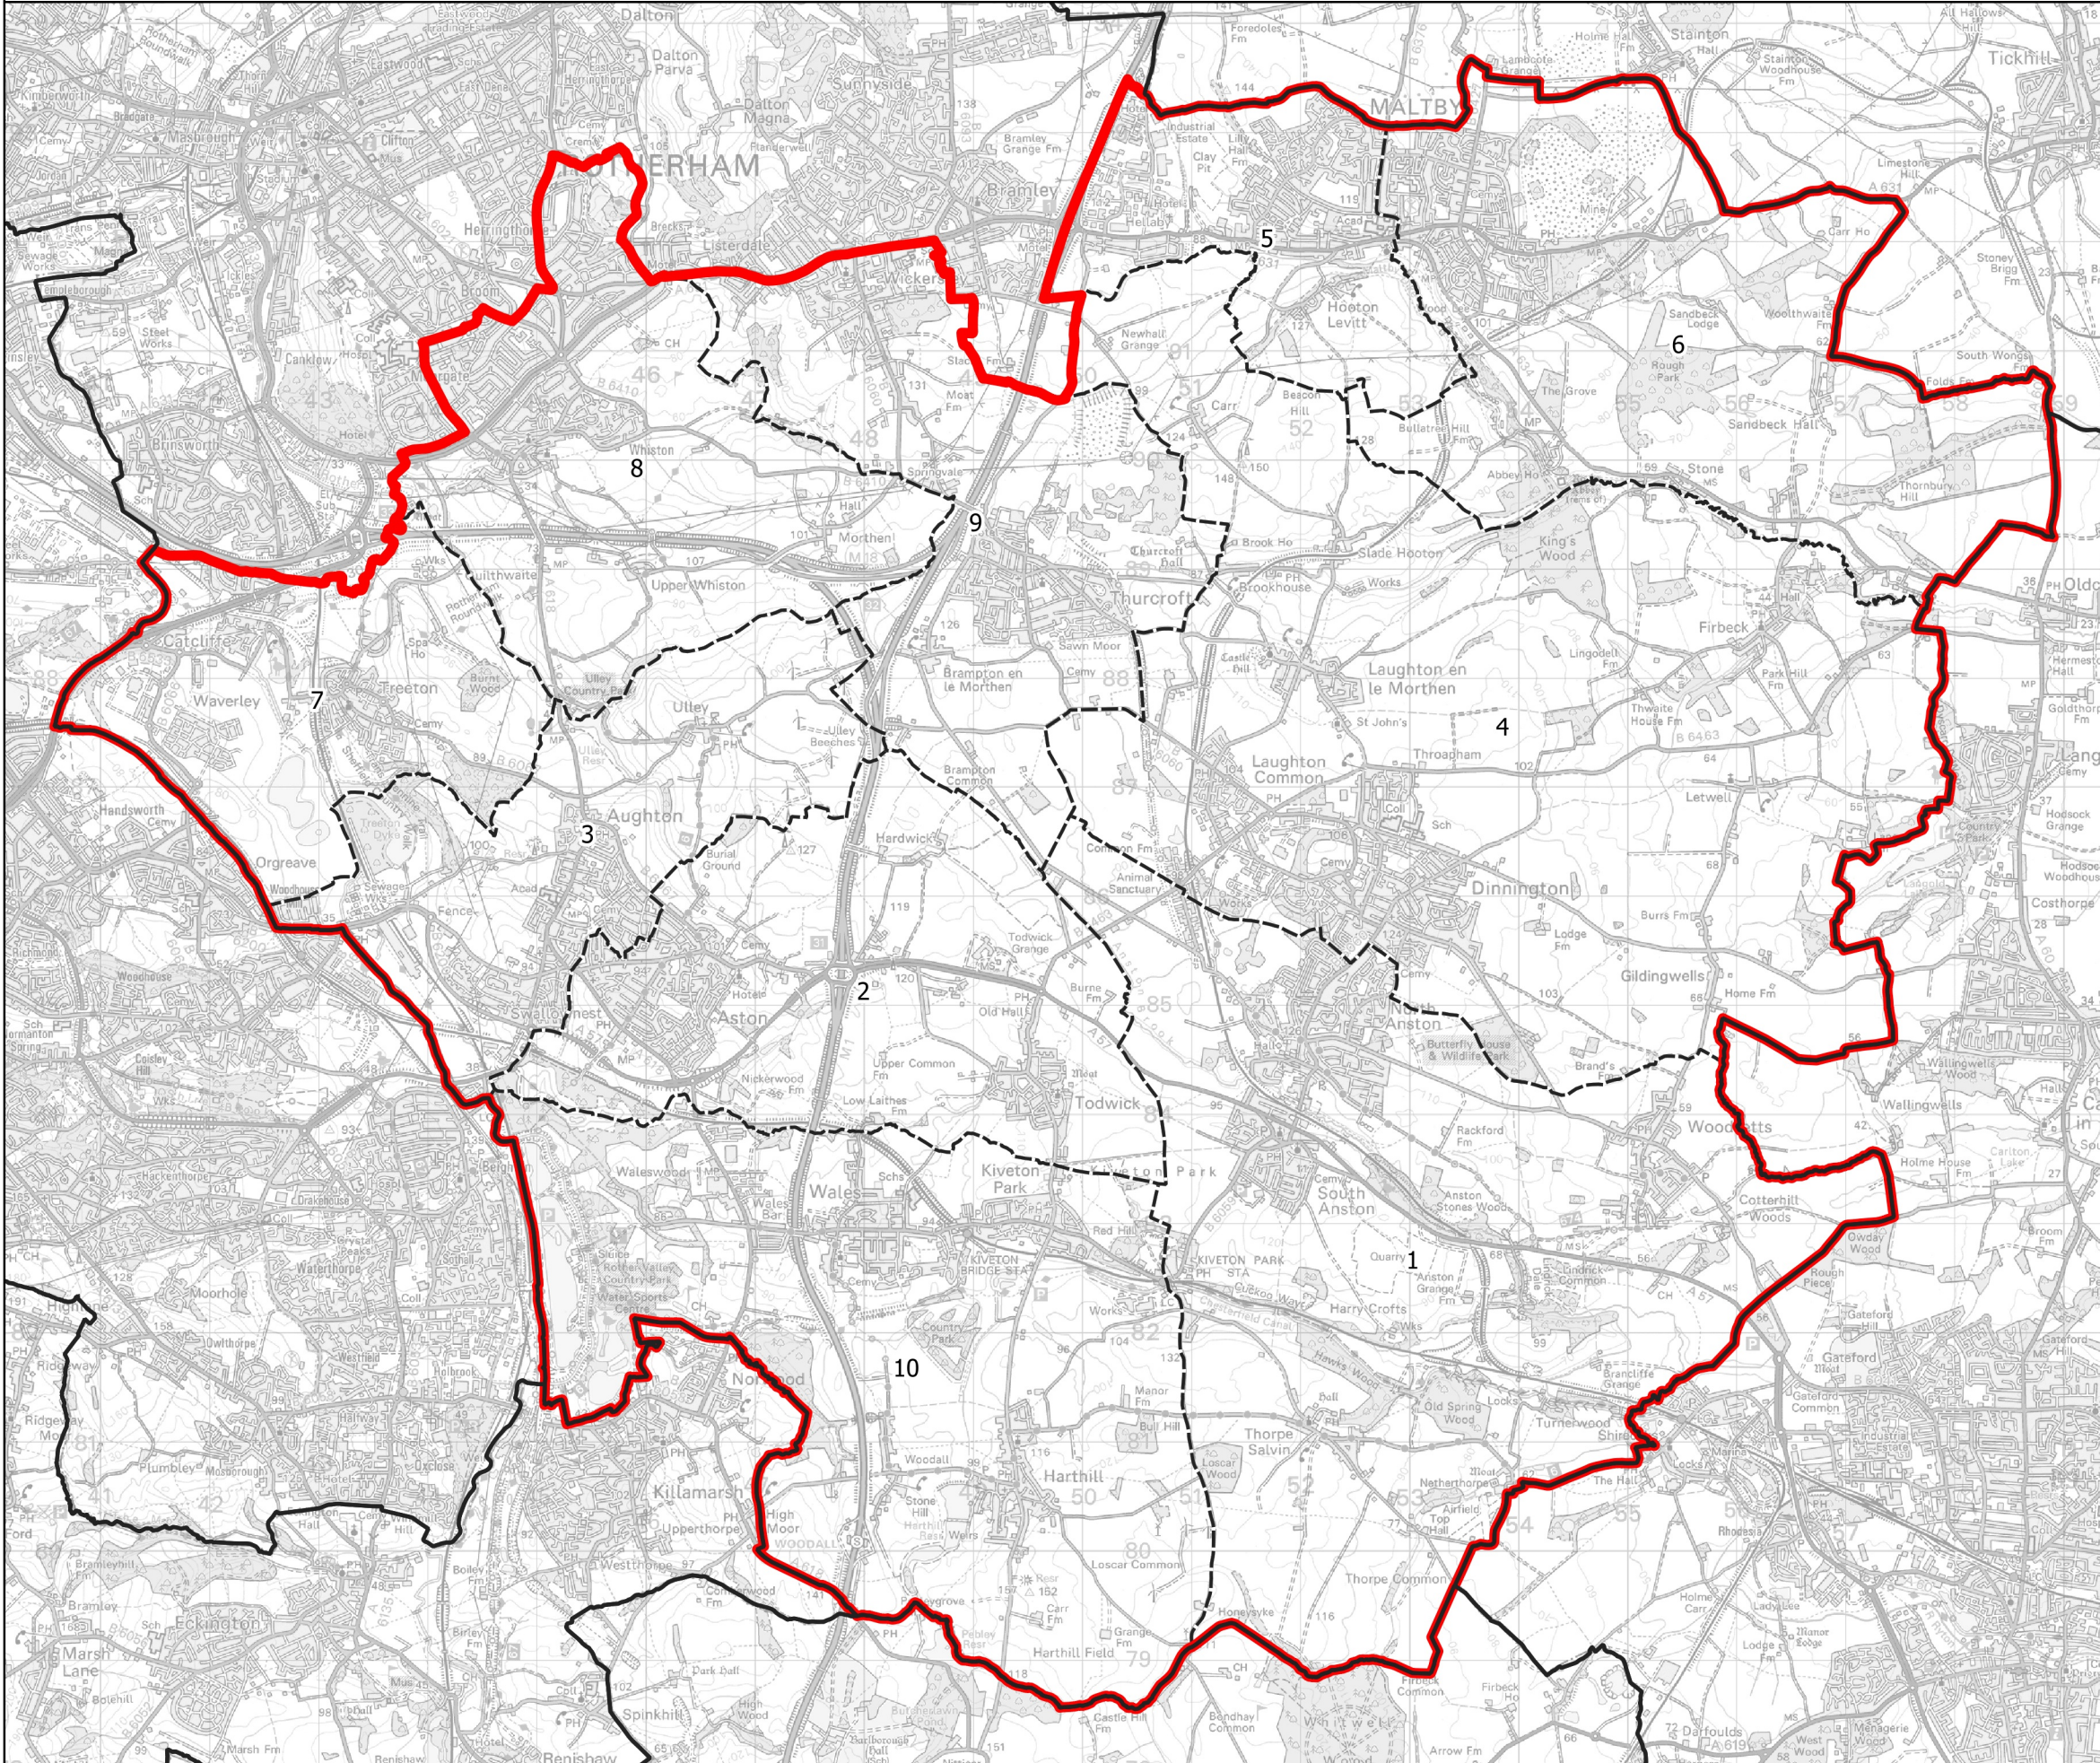

- Wards:
- 1 Anston & Woodsetts
  - 2 Aston & Todwick
  - 3 Aughton & Swallownest
  - 4 Dinnington
  - 5 Hellaby & Maltby West
  - 6 Maltby East
  - 7 Rother Vale
  - 8 Sitwell
  - 9 Thurcroft & Wickersley South
  - 10 Wales

Rother Valley County Constituency