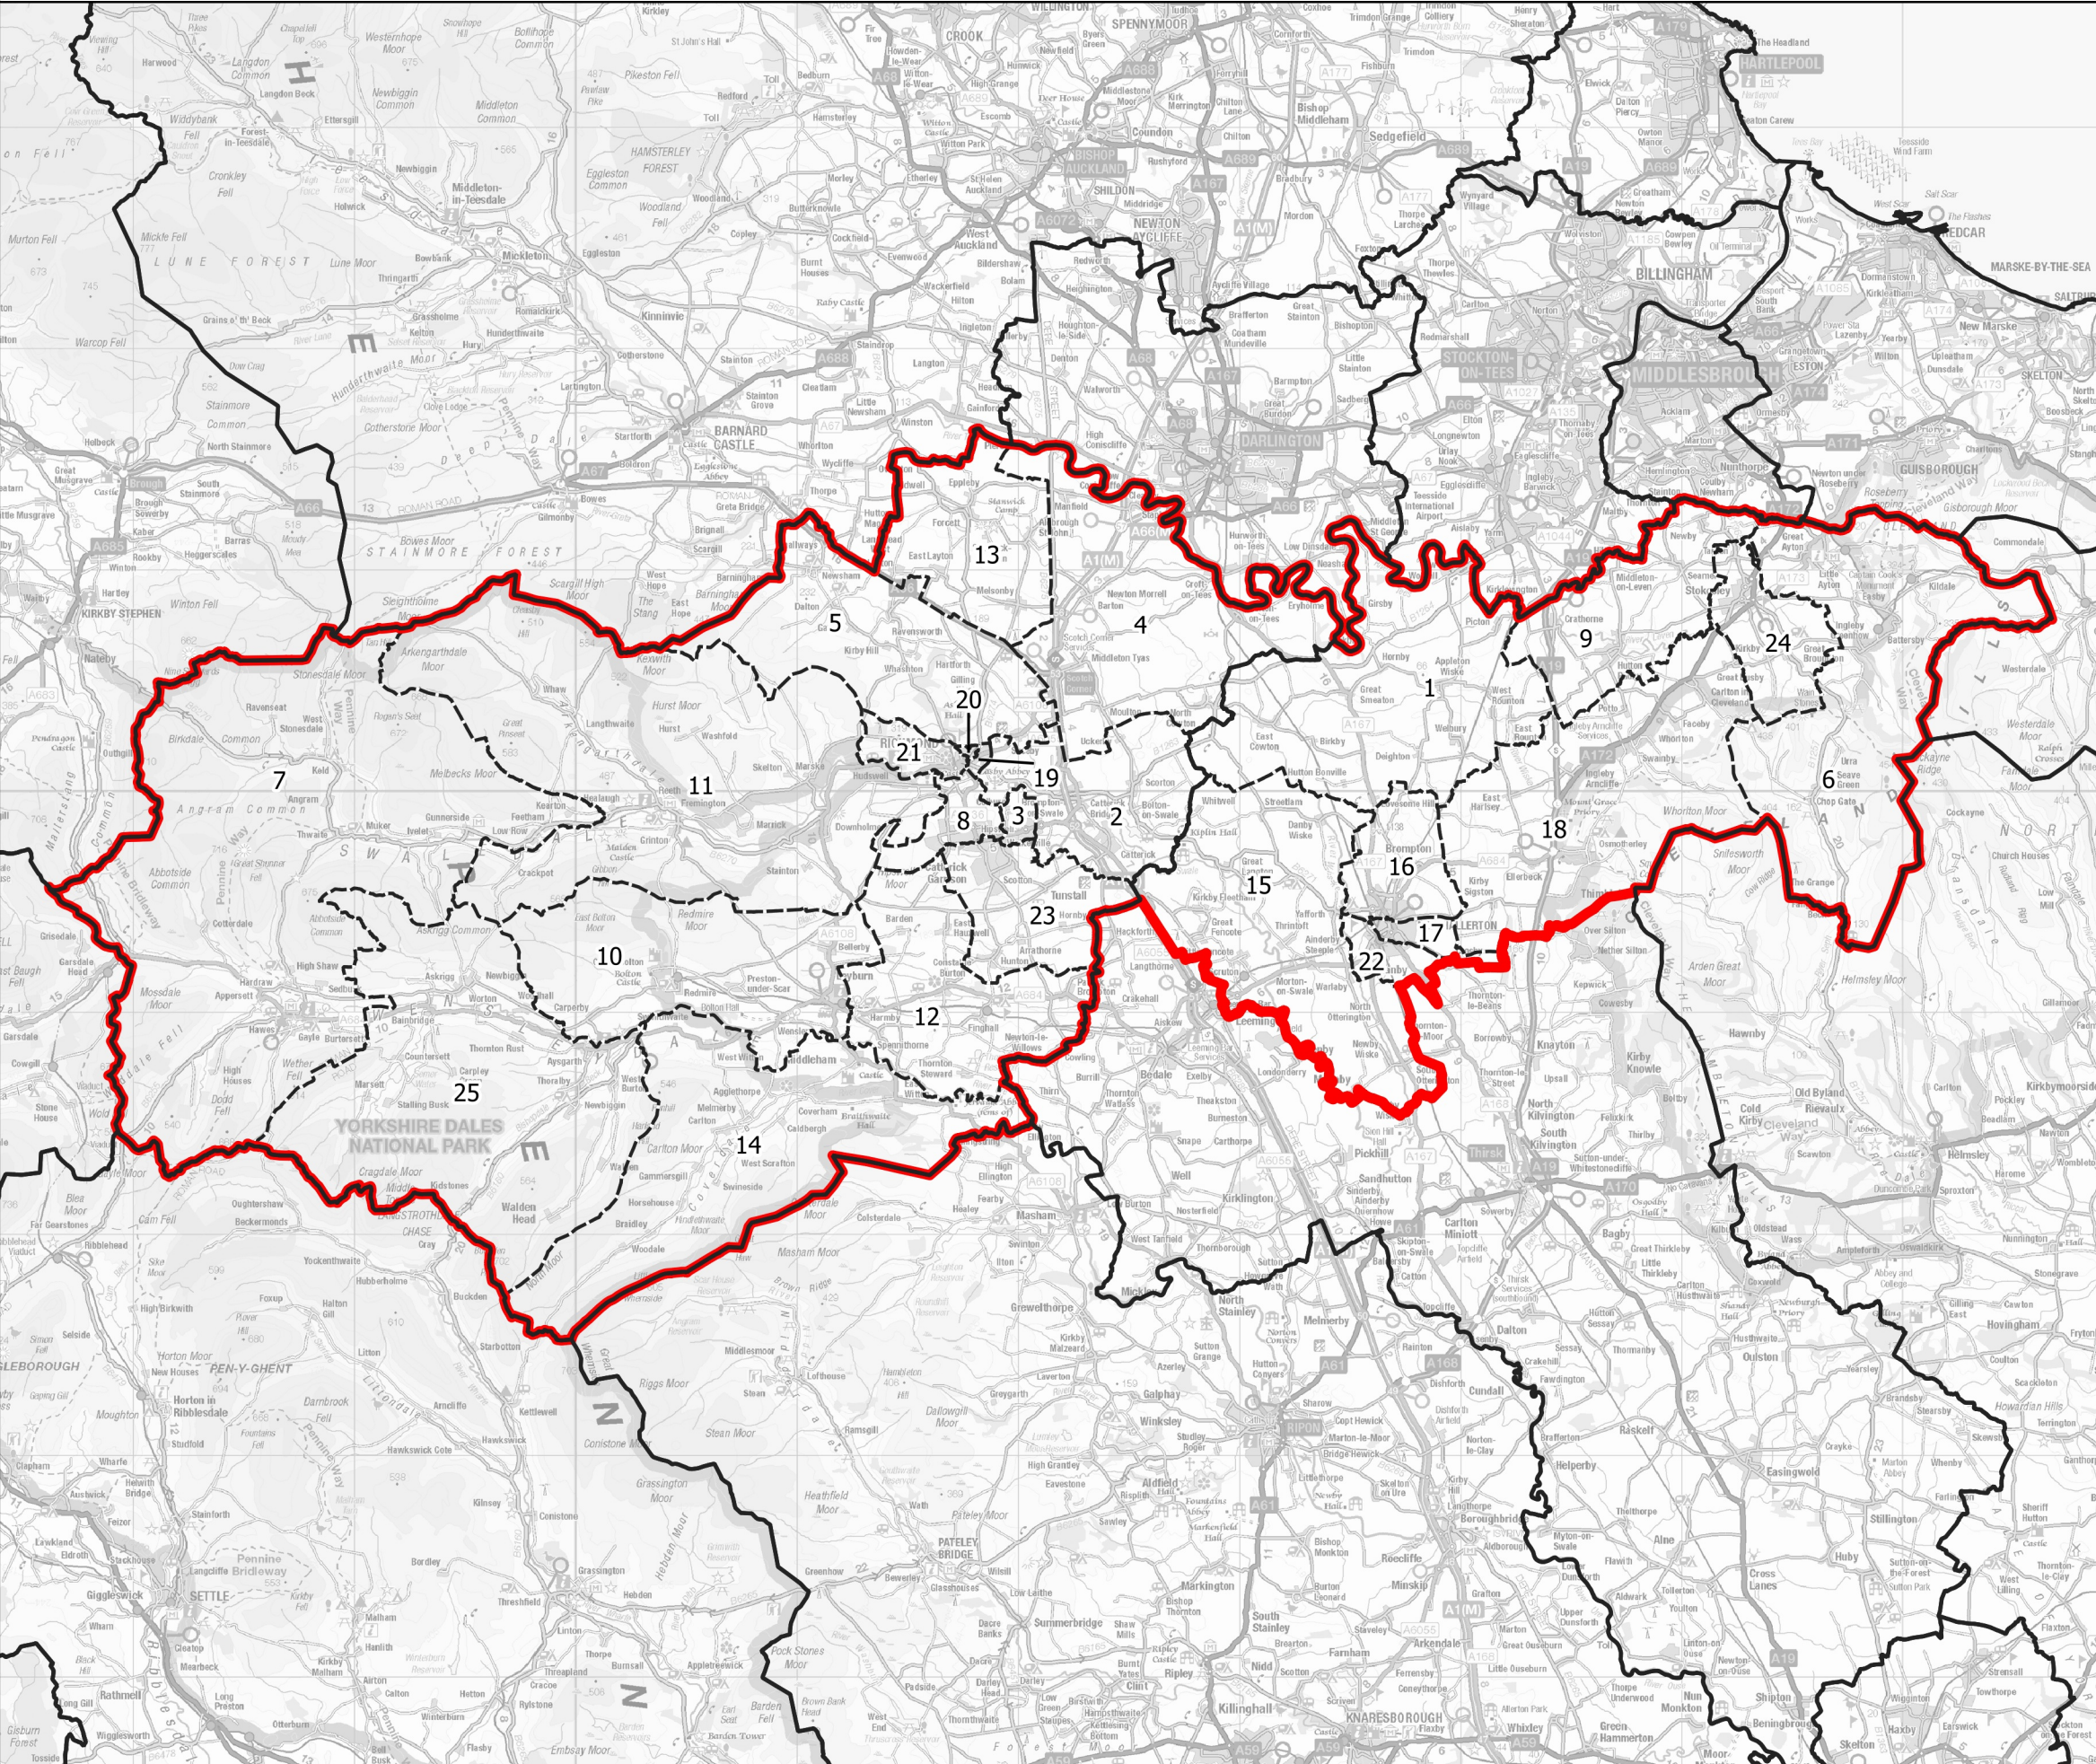

Boundary Commission for England - Initial Proposals for the Yorkshire and the Humber Region

Richmond (Yorks) County Constituency - Electorate 72,744

- Wards:
- 1 Appleton Wiske & Smeatons
 - 2 Catterick & Brompton-on-Swale
 - 3 Colburn
 - 4 Croft & Middleton Tyas
 - 5 Gilling West
 - 6 Great Ayton
 - 7 Hawes, High Abbotside & Upper Swaledale
 - 8 Hipswell
 - 9 Hutton Rudby
 - 10 Leyburn
 - 11 Lower Swaledale & Arkengarthdale
 - 12 Lower Wensleydale
 - 13 Melsonby
 - 14 Middleham
 - 15 Morton-on-Swale
 - 16 Northallerton North & Brompton
 - 17 Northallerton South
 - 18 Osmotherley & Swainby
 - 19 Richmond East
 - 20 Richmond North
 - 21 Richmond West
 - 22 Romanby
 - 23 Scotton
 - 24 Stokesley
 - 25 Yoredale

Constituency
 Local Authorities
 Wards

© Crown copyright and database rights 2021 OS 100018289. You are permitted to use this data solely to enable you to respond to, or interact with, the organisation that provided you with the data. You are not permitted to copy, sub-licence, distribute or sell any of this data to third parties in any form. Third party rights to enforce the terms of this licence shall be reserved to OS.

Richmond (Yorks) County Constituency