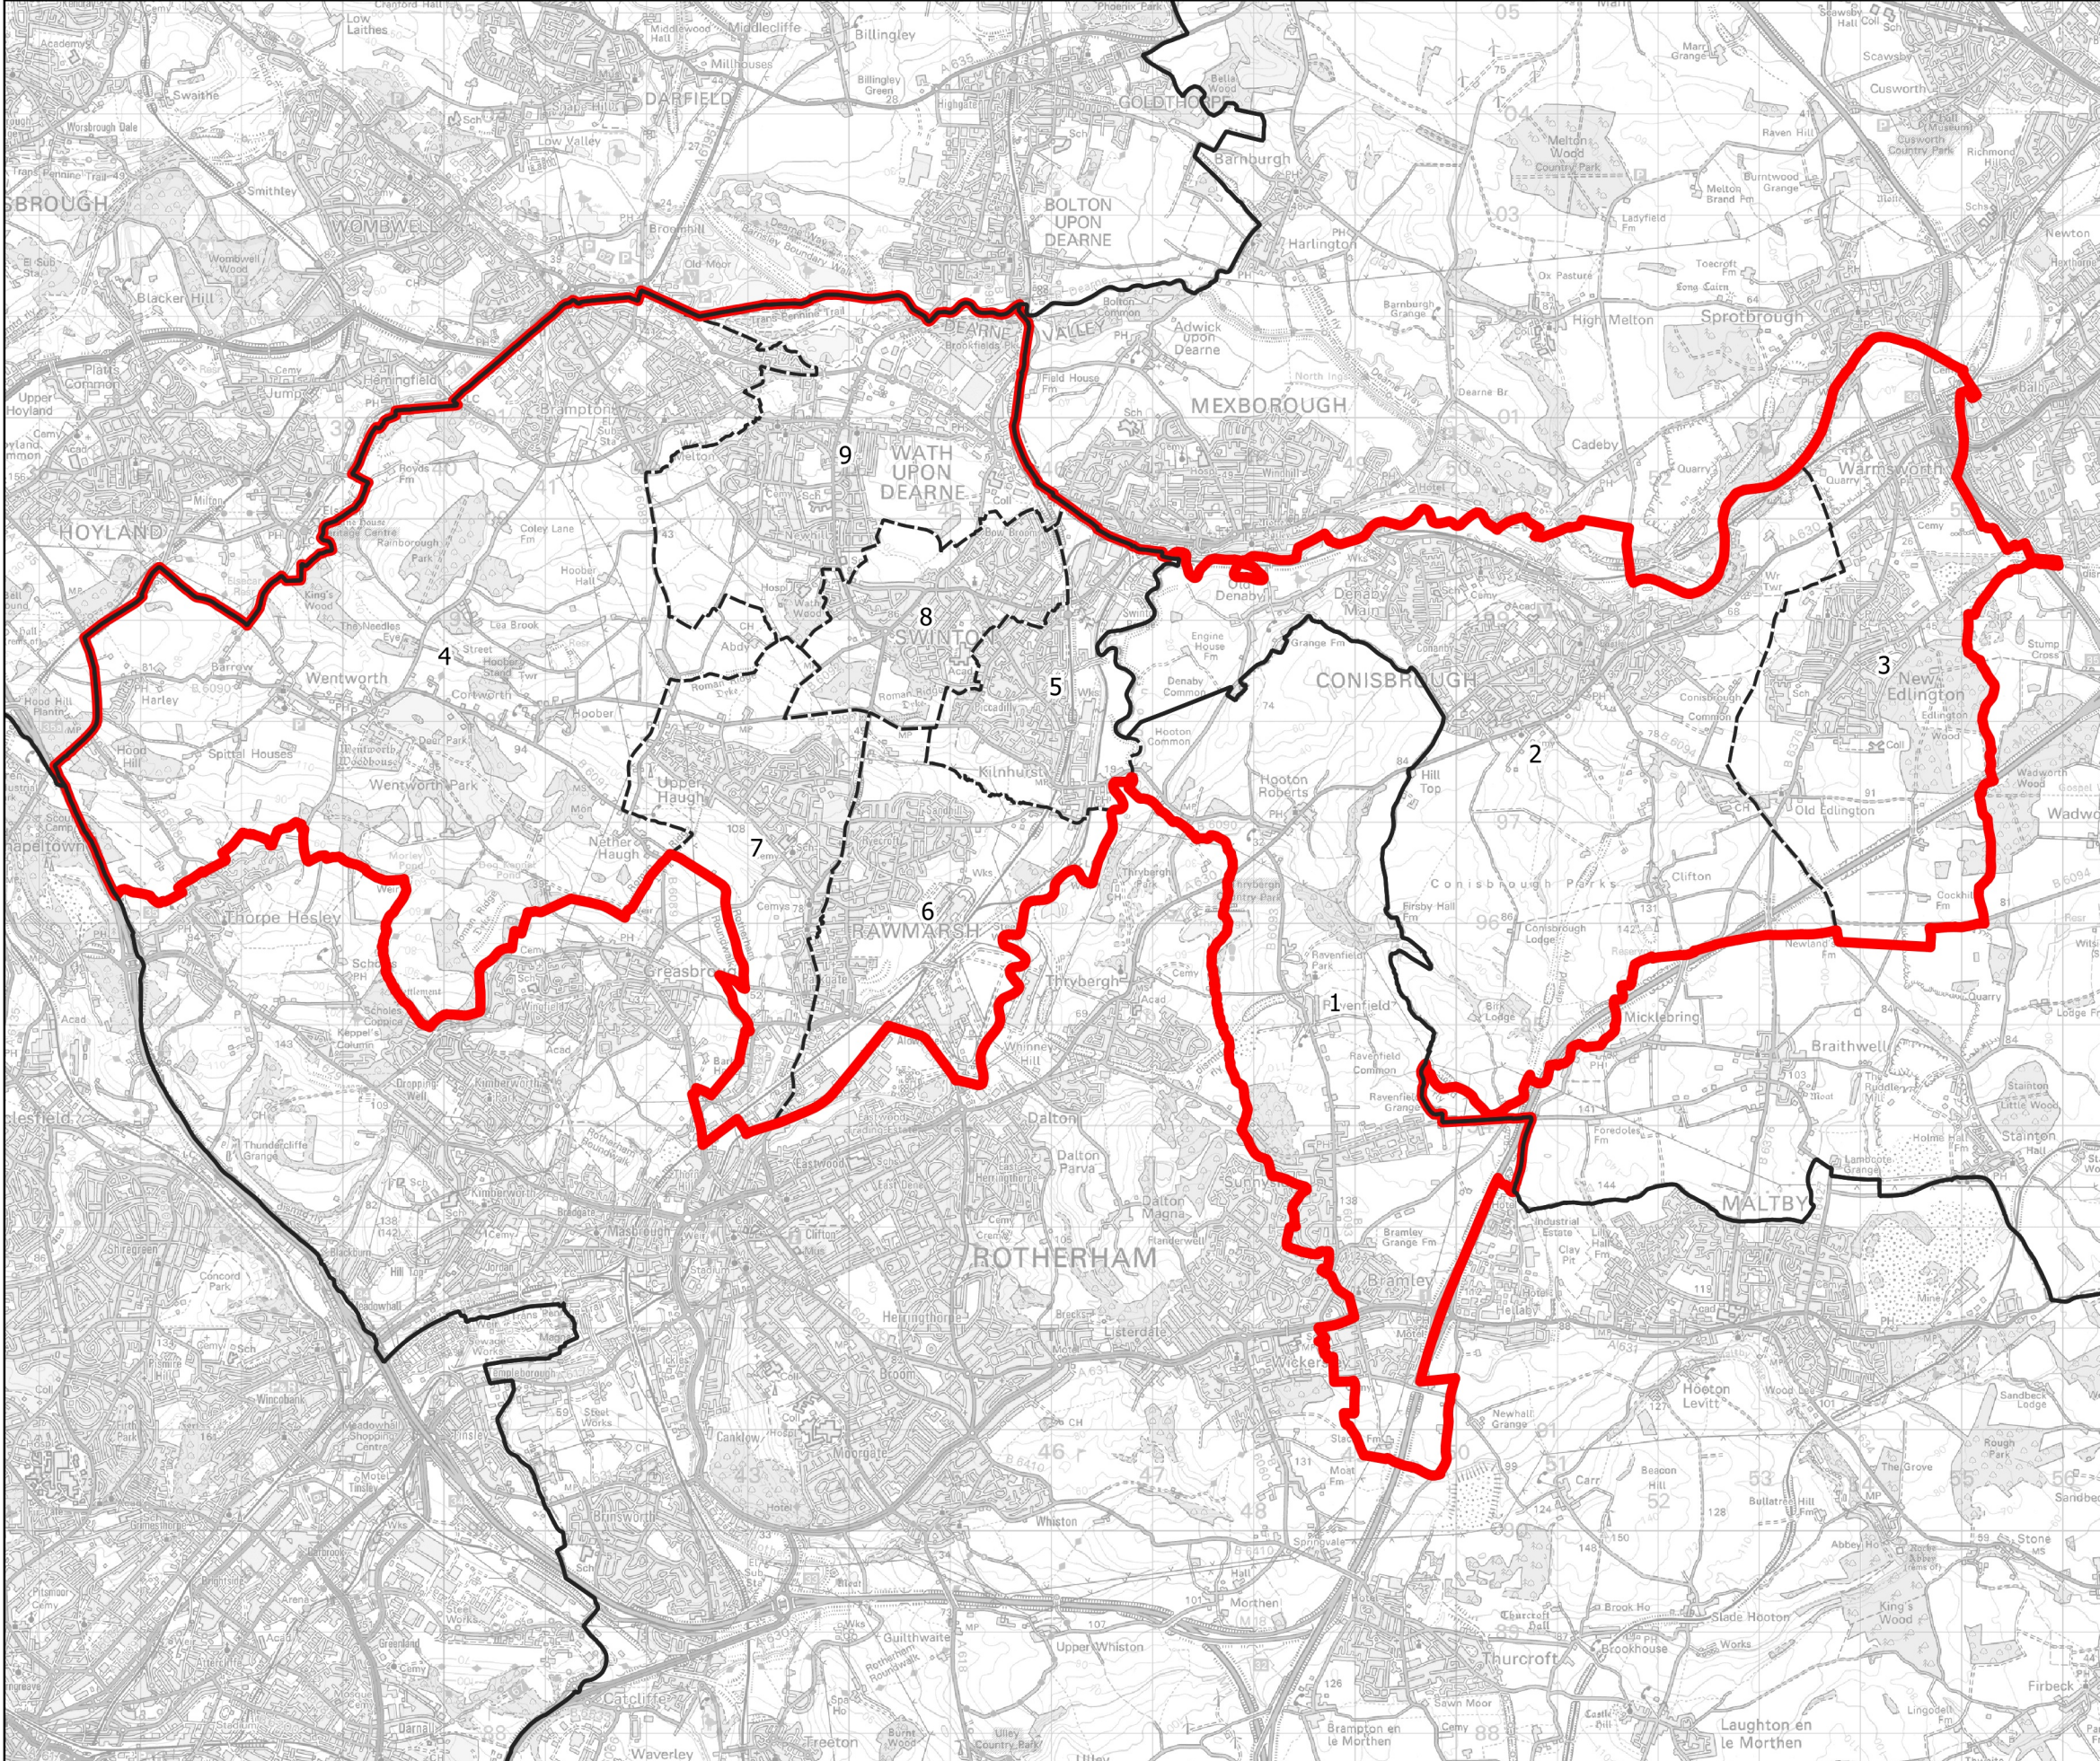

# Boundary Commission for England - Initial Proposals for the Yorkshire and the Humber Region

## Rawmarsh and Conisbrough County Constituency - Electorate 70,272

- Wards:
- 1 Bramley & Ravenfield
  - 2 Conisbrough
  - 3 Edlington & Warmsworth
  - 4 Hooper
  - 5 Kilnhurst & Swinton East
  - 6 Rawmarsh East
  - 7 Rawmarsh West
  - 8 Swinton Rockingham
  - 9 Wath

Rawmarsh and Conisbrough County Constituency