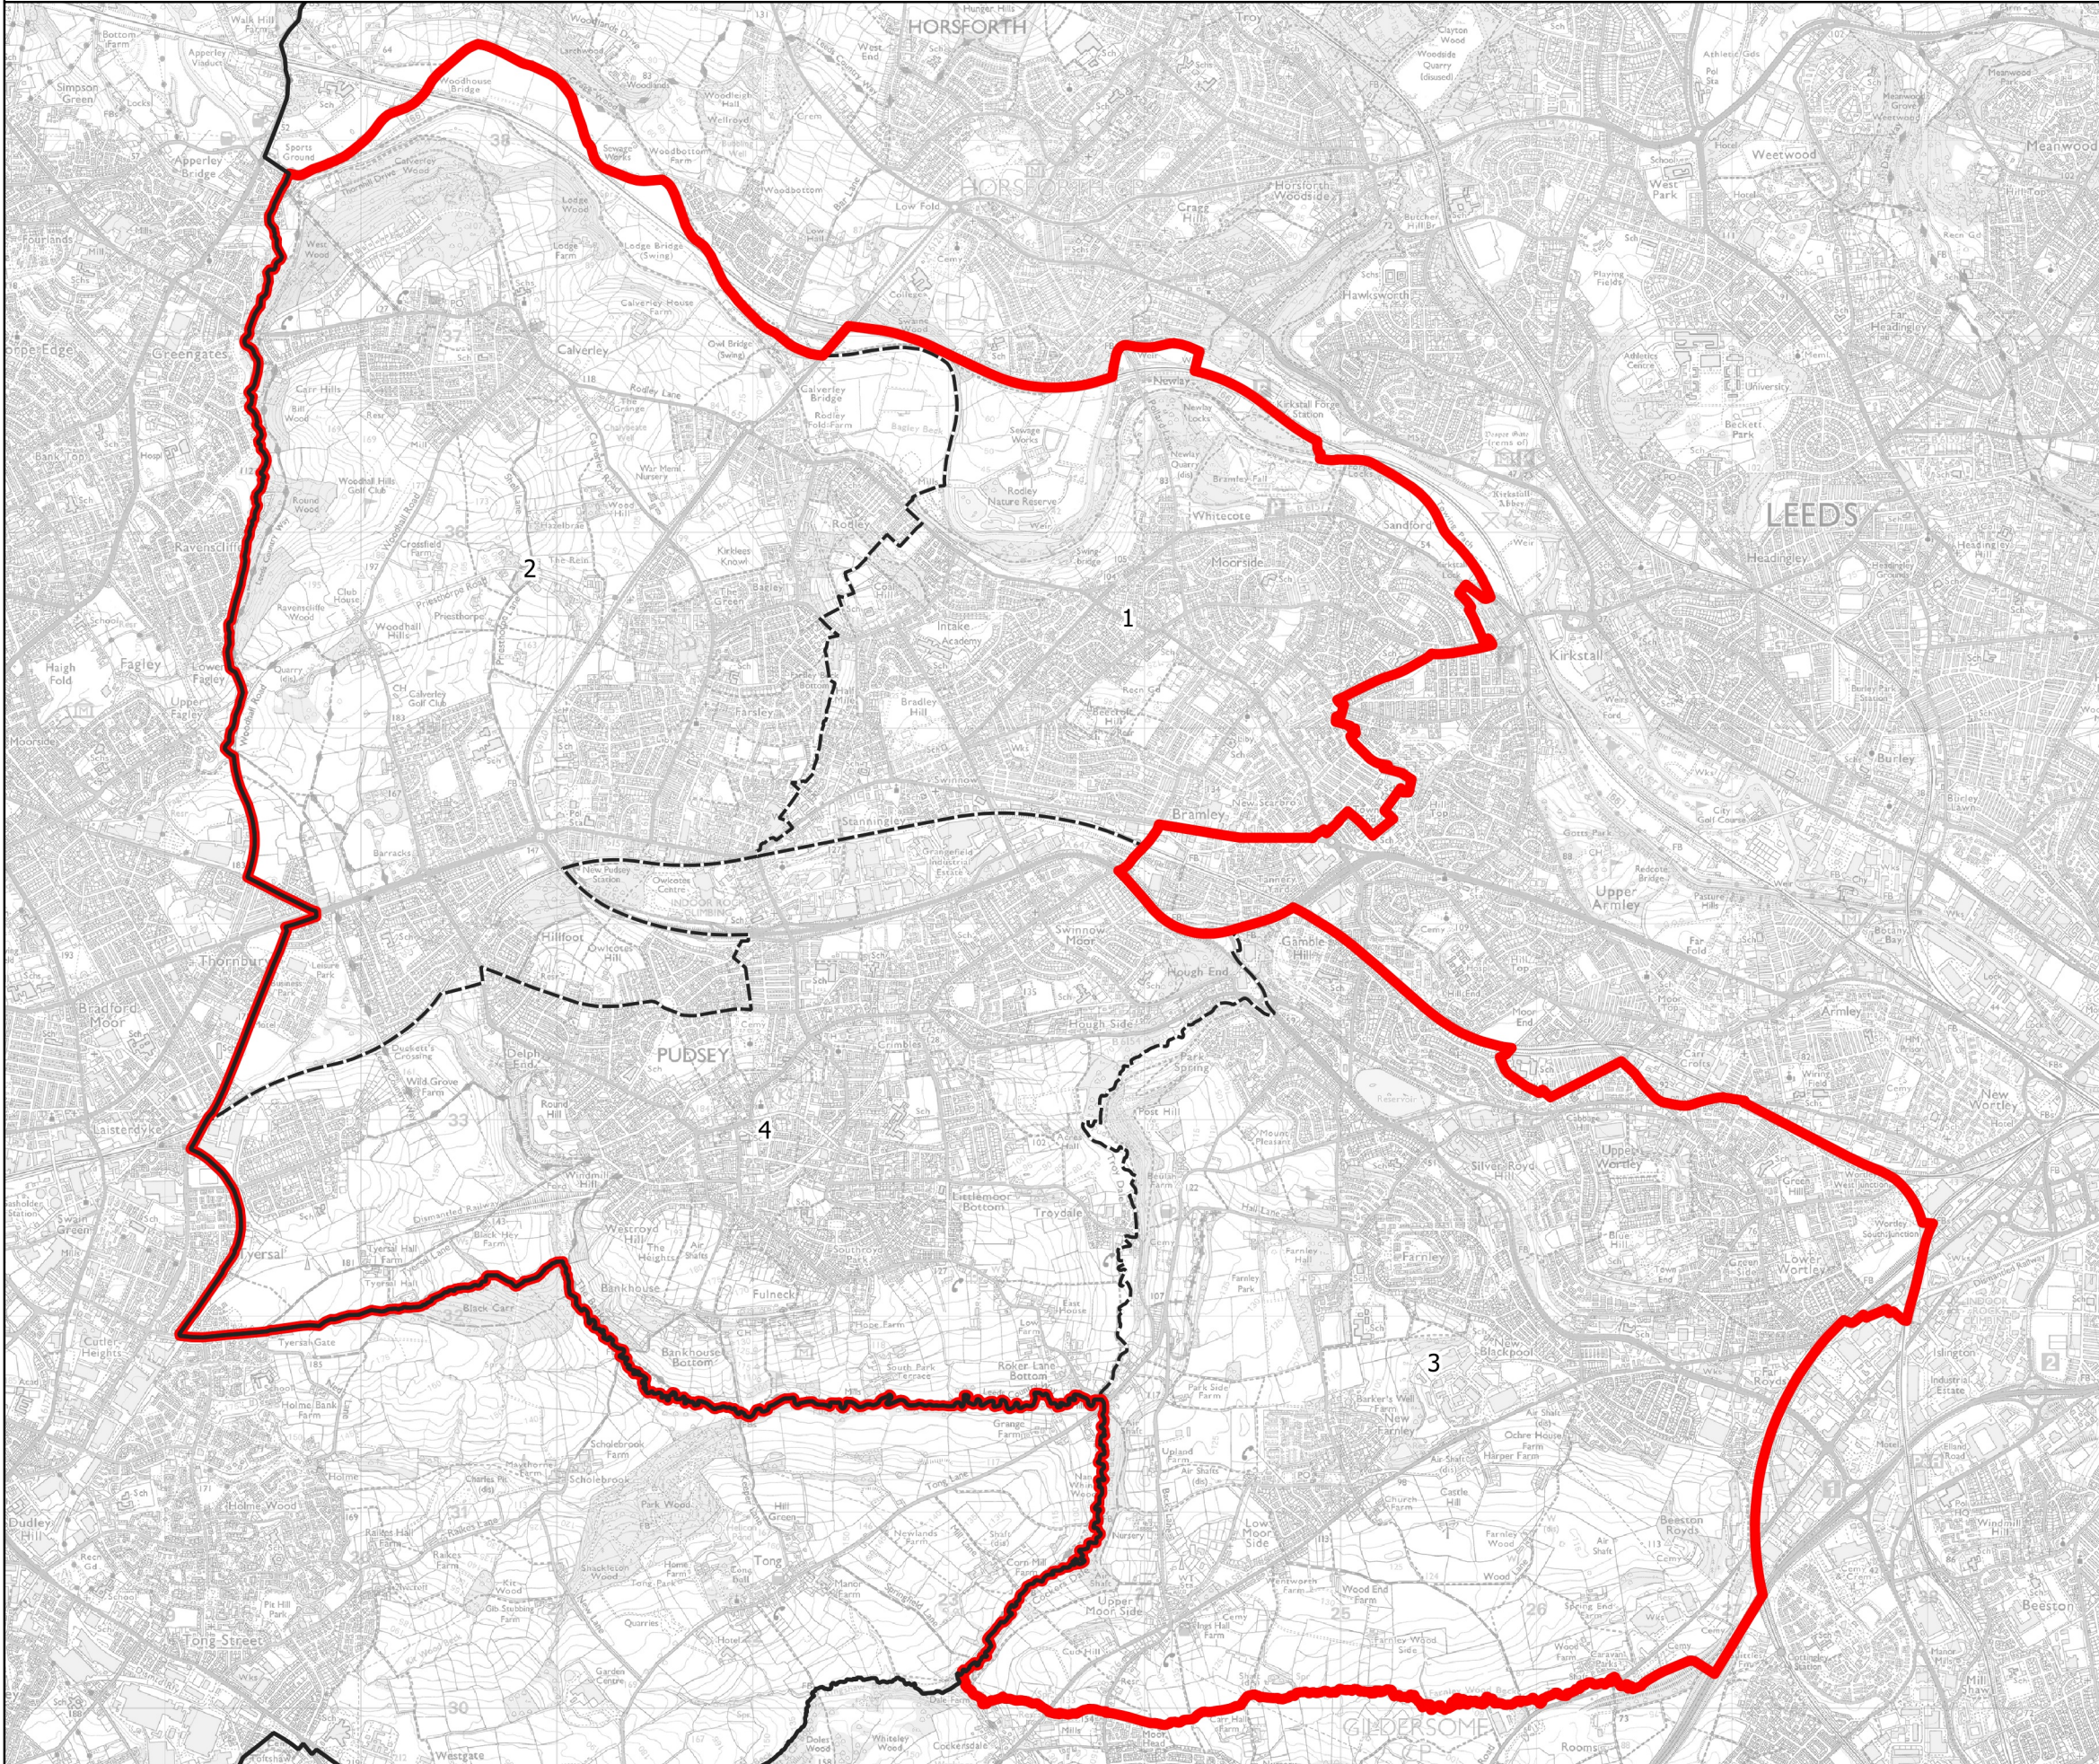

# Boundary Commission for England - Initial Proposals for the Yorkshire and the Humber Region

## Pudsey Borough Constituency - Electorate 72,224

Wards:

- 1 Bramley & Stanningley
- 2 Calverley & Farsley
- 3 Farnley & Wortley
- 4 Pudsey

- Constituency
- Local Authorities
- Wards

0 0.5 1 km

© Crown copyright and database rights 2021 OS 100018289. You are permitted to use this data solely to enable you to respond to, or interact with, the organisation that provided you with the data. You are not permitted to copy, sub-license, distribute or sell any of this data to third parties in any form. Third party rights to enforce the terms of this licence shall be reserved to OS.