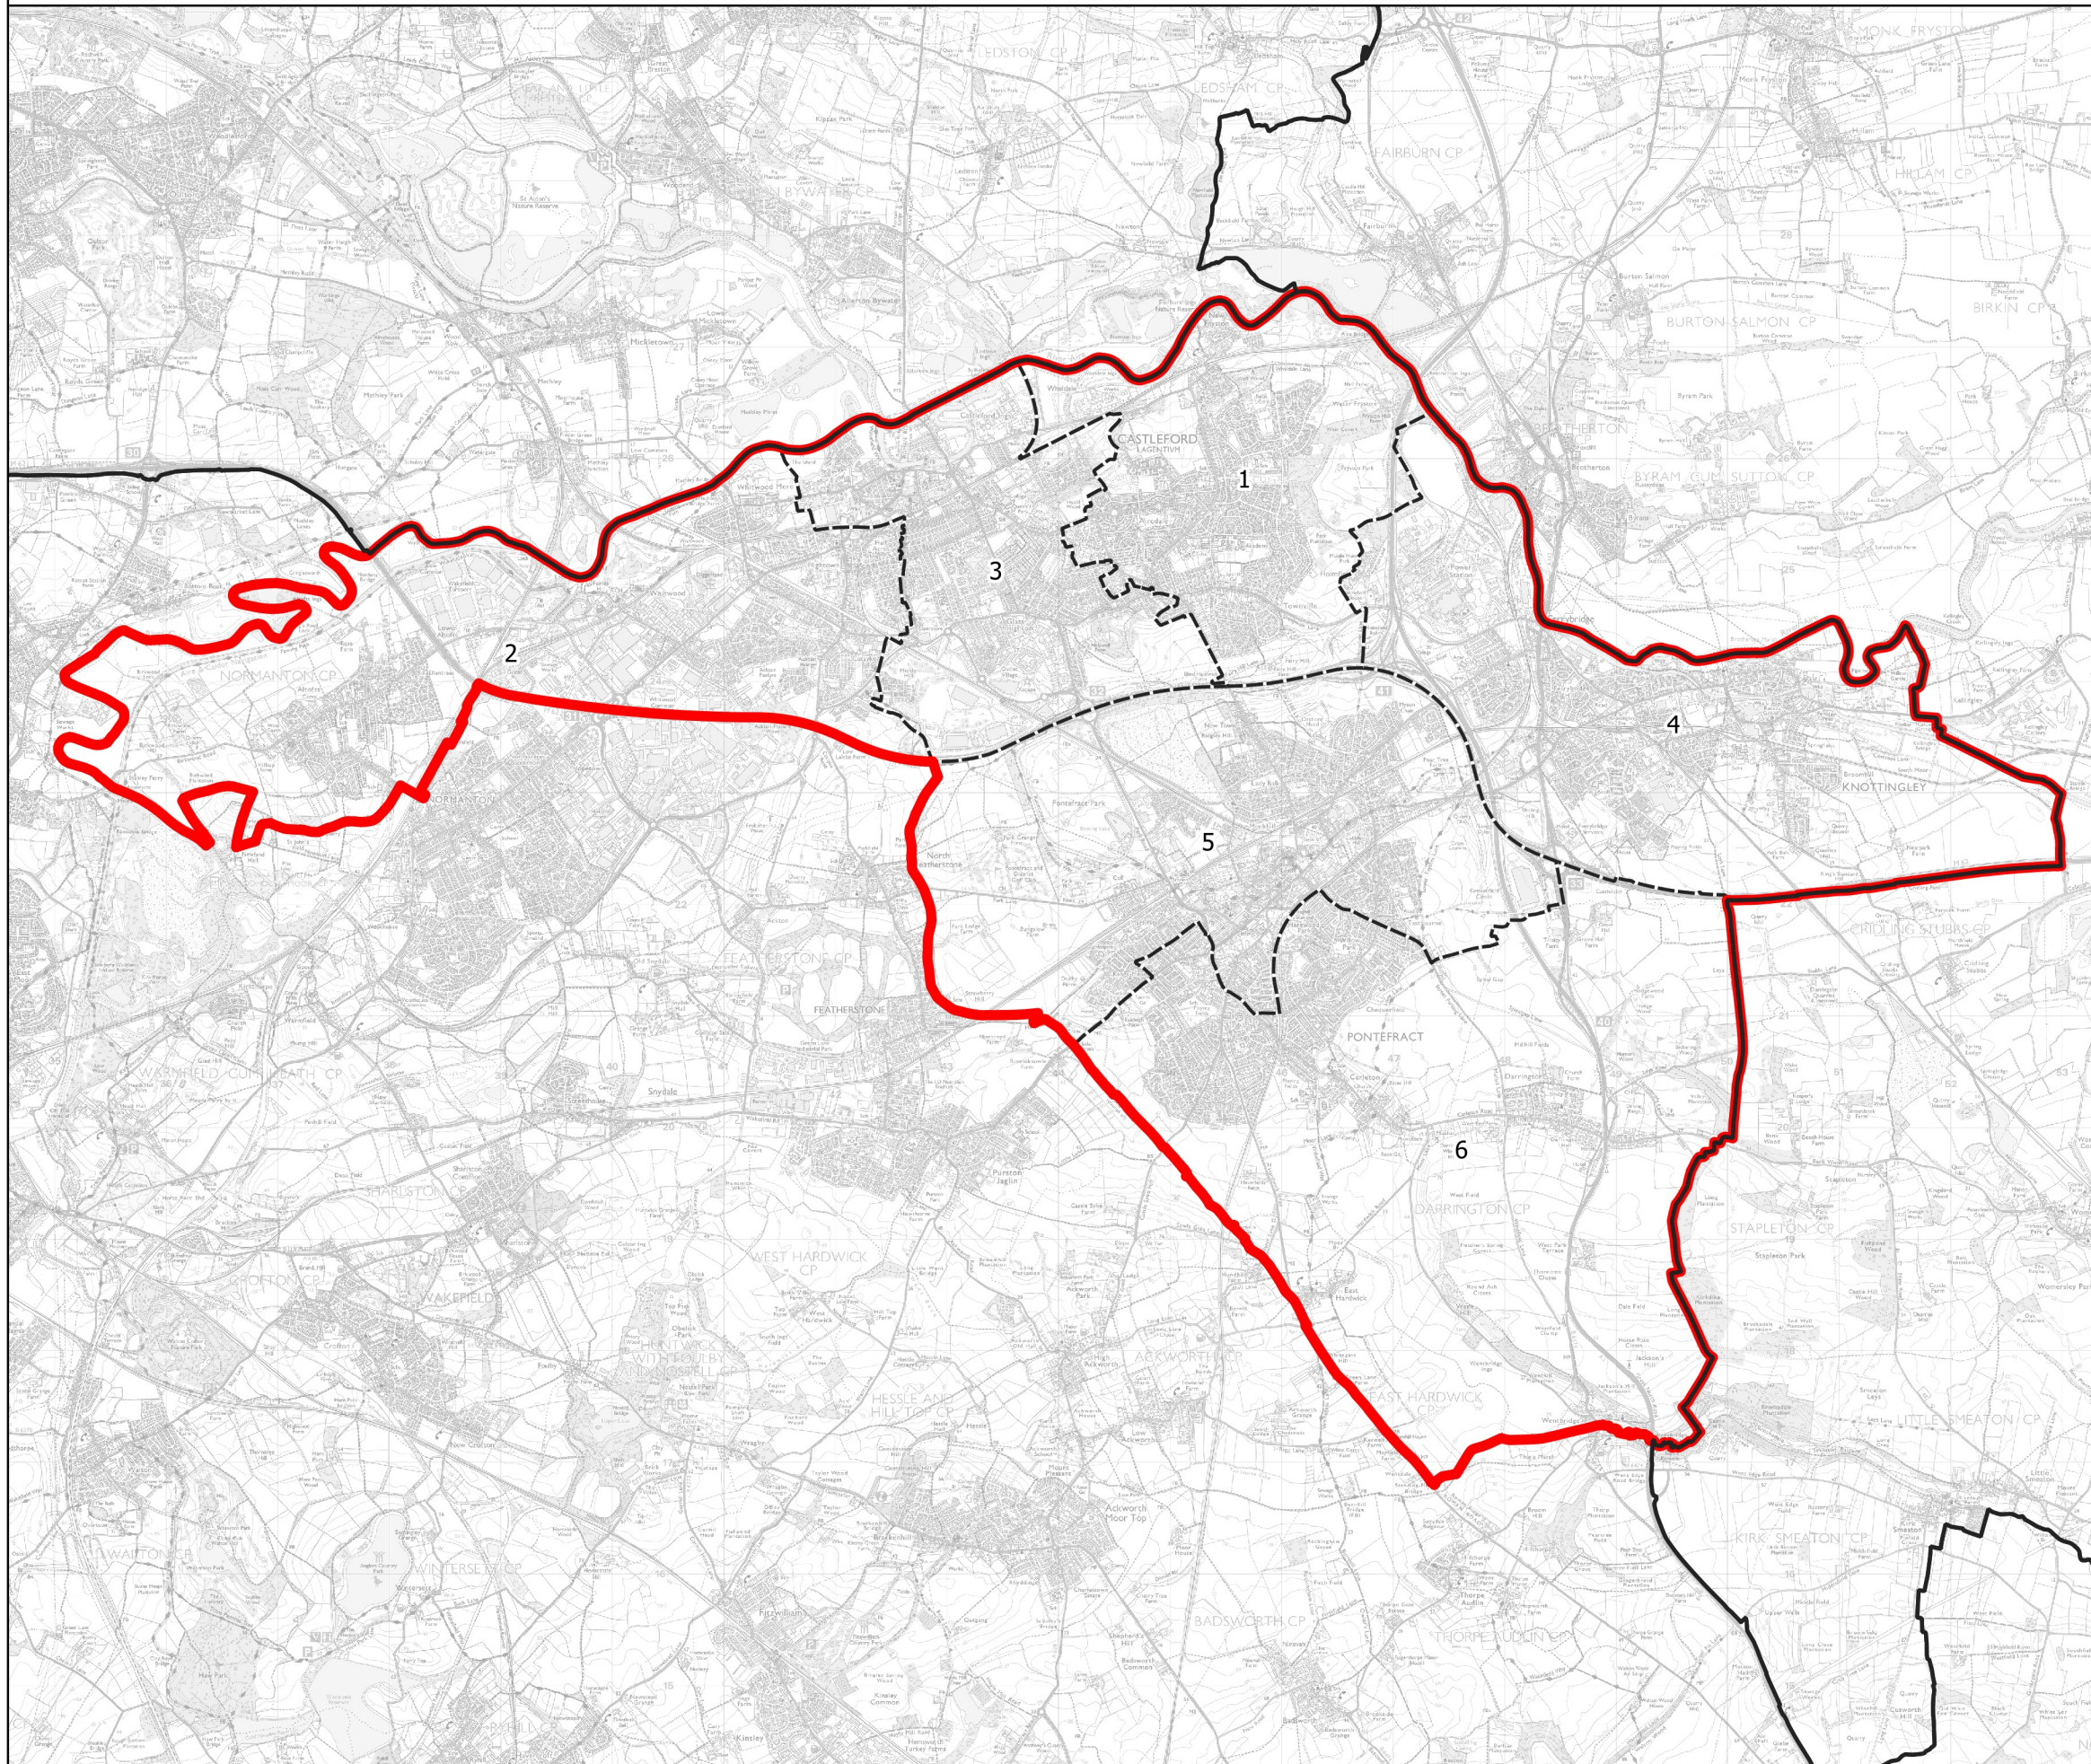

Boundary Commission for England - Initial Proposals for the Yorkshire and the Humber Region

Pontefract and Castleford County Constituency - Electorate 72,751

Wards:

- 1 Airedale and Ferry Fryston
- 2 Altofts and Whitwood
- 3 Castleford Central and Glasshoughton
- 4 Knottingley
- 5 Pontefract North
- 6 Pontefract South

-  Constituency
-  Local Authorities
-  Wards

0 0.9 1.8 km

© Crown copyright and database rights 2021 OS 100018289. You are permitted to use this data solely to enable you to respond to, or interact with, the organisation that provided you with the data. You are not permitted to copy, sub-licence, distribute or sell any of this data to third parties in any form. Third party rights to enforce the terms of this licence shall be reserved to OS.

Pontefract and Castleford County Constituency