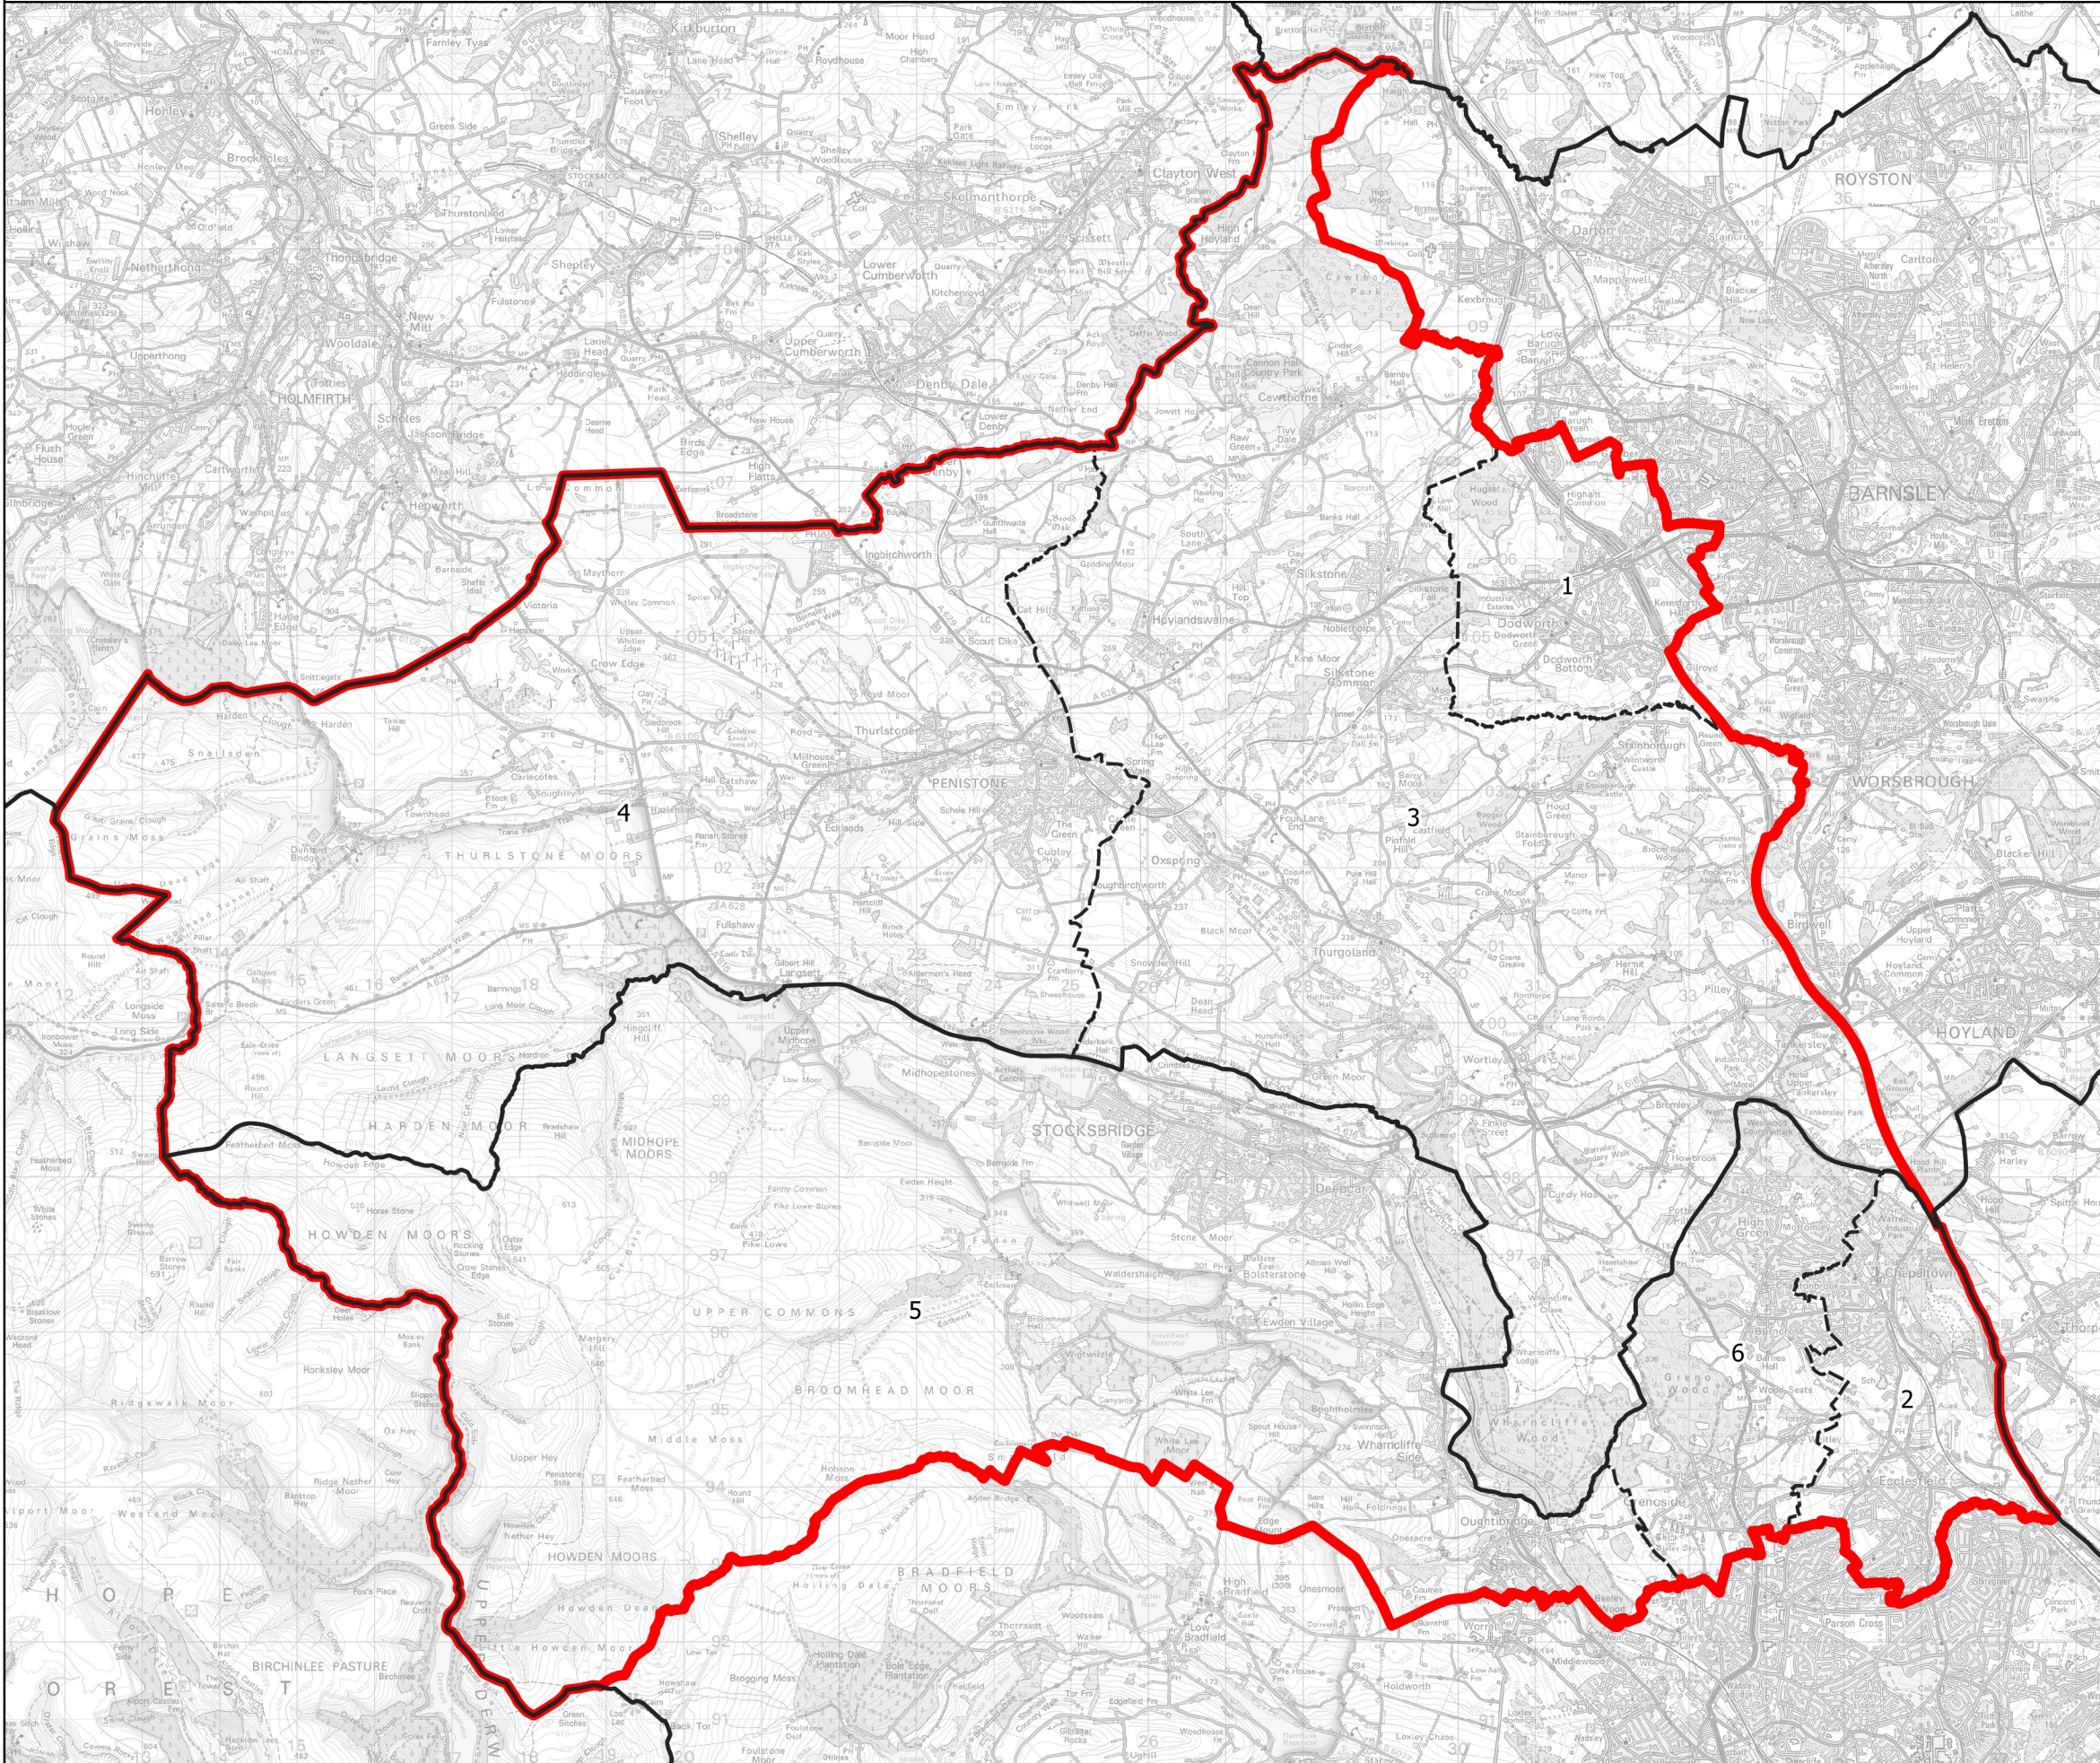

Boundary Commission for England - Initial Proposals for the Yorkshire and the Humber Region

Penistone and Stocksbridge County Constituency - Electorate 71,377

- Wards:
- 1 Dodworth
 - 2 East Ecclesfield
 - 3 Penistone East
 - 4 Penistone West
 - 5 Stocksbridge & Upper Don
 - 6 West Ecclesfield

Constituency
 Local Authorities
 Wards

© Crown copyright and database rights 2021 OS 100018289. You are permitted to use this data solely to enable you to respond to, or interact with, the organisation that provided you with the data. You are not permitted to copy, sub-licence, distribute or sell any of this data to third parties in any form. Third party rights to enforce the terms of this licence shall be reserved to OS.

Penistone and Stocksbridge County Constituency