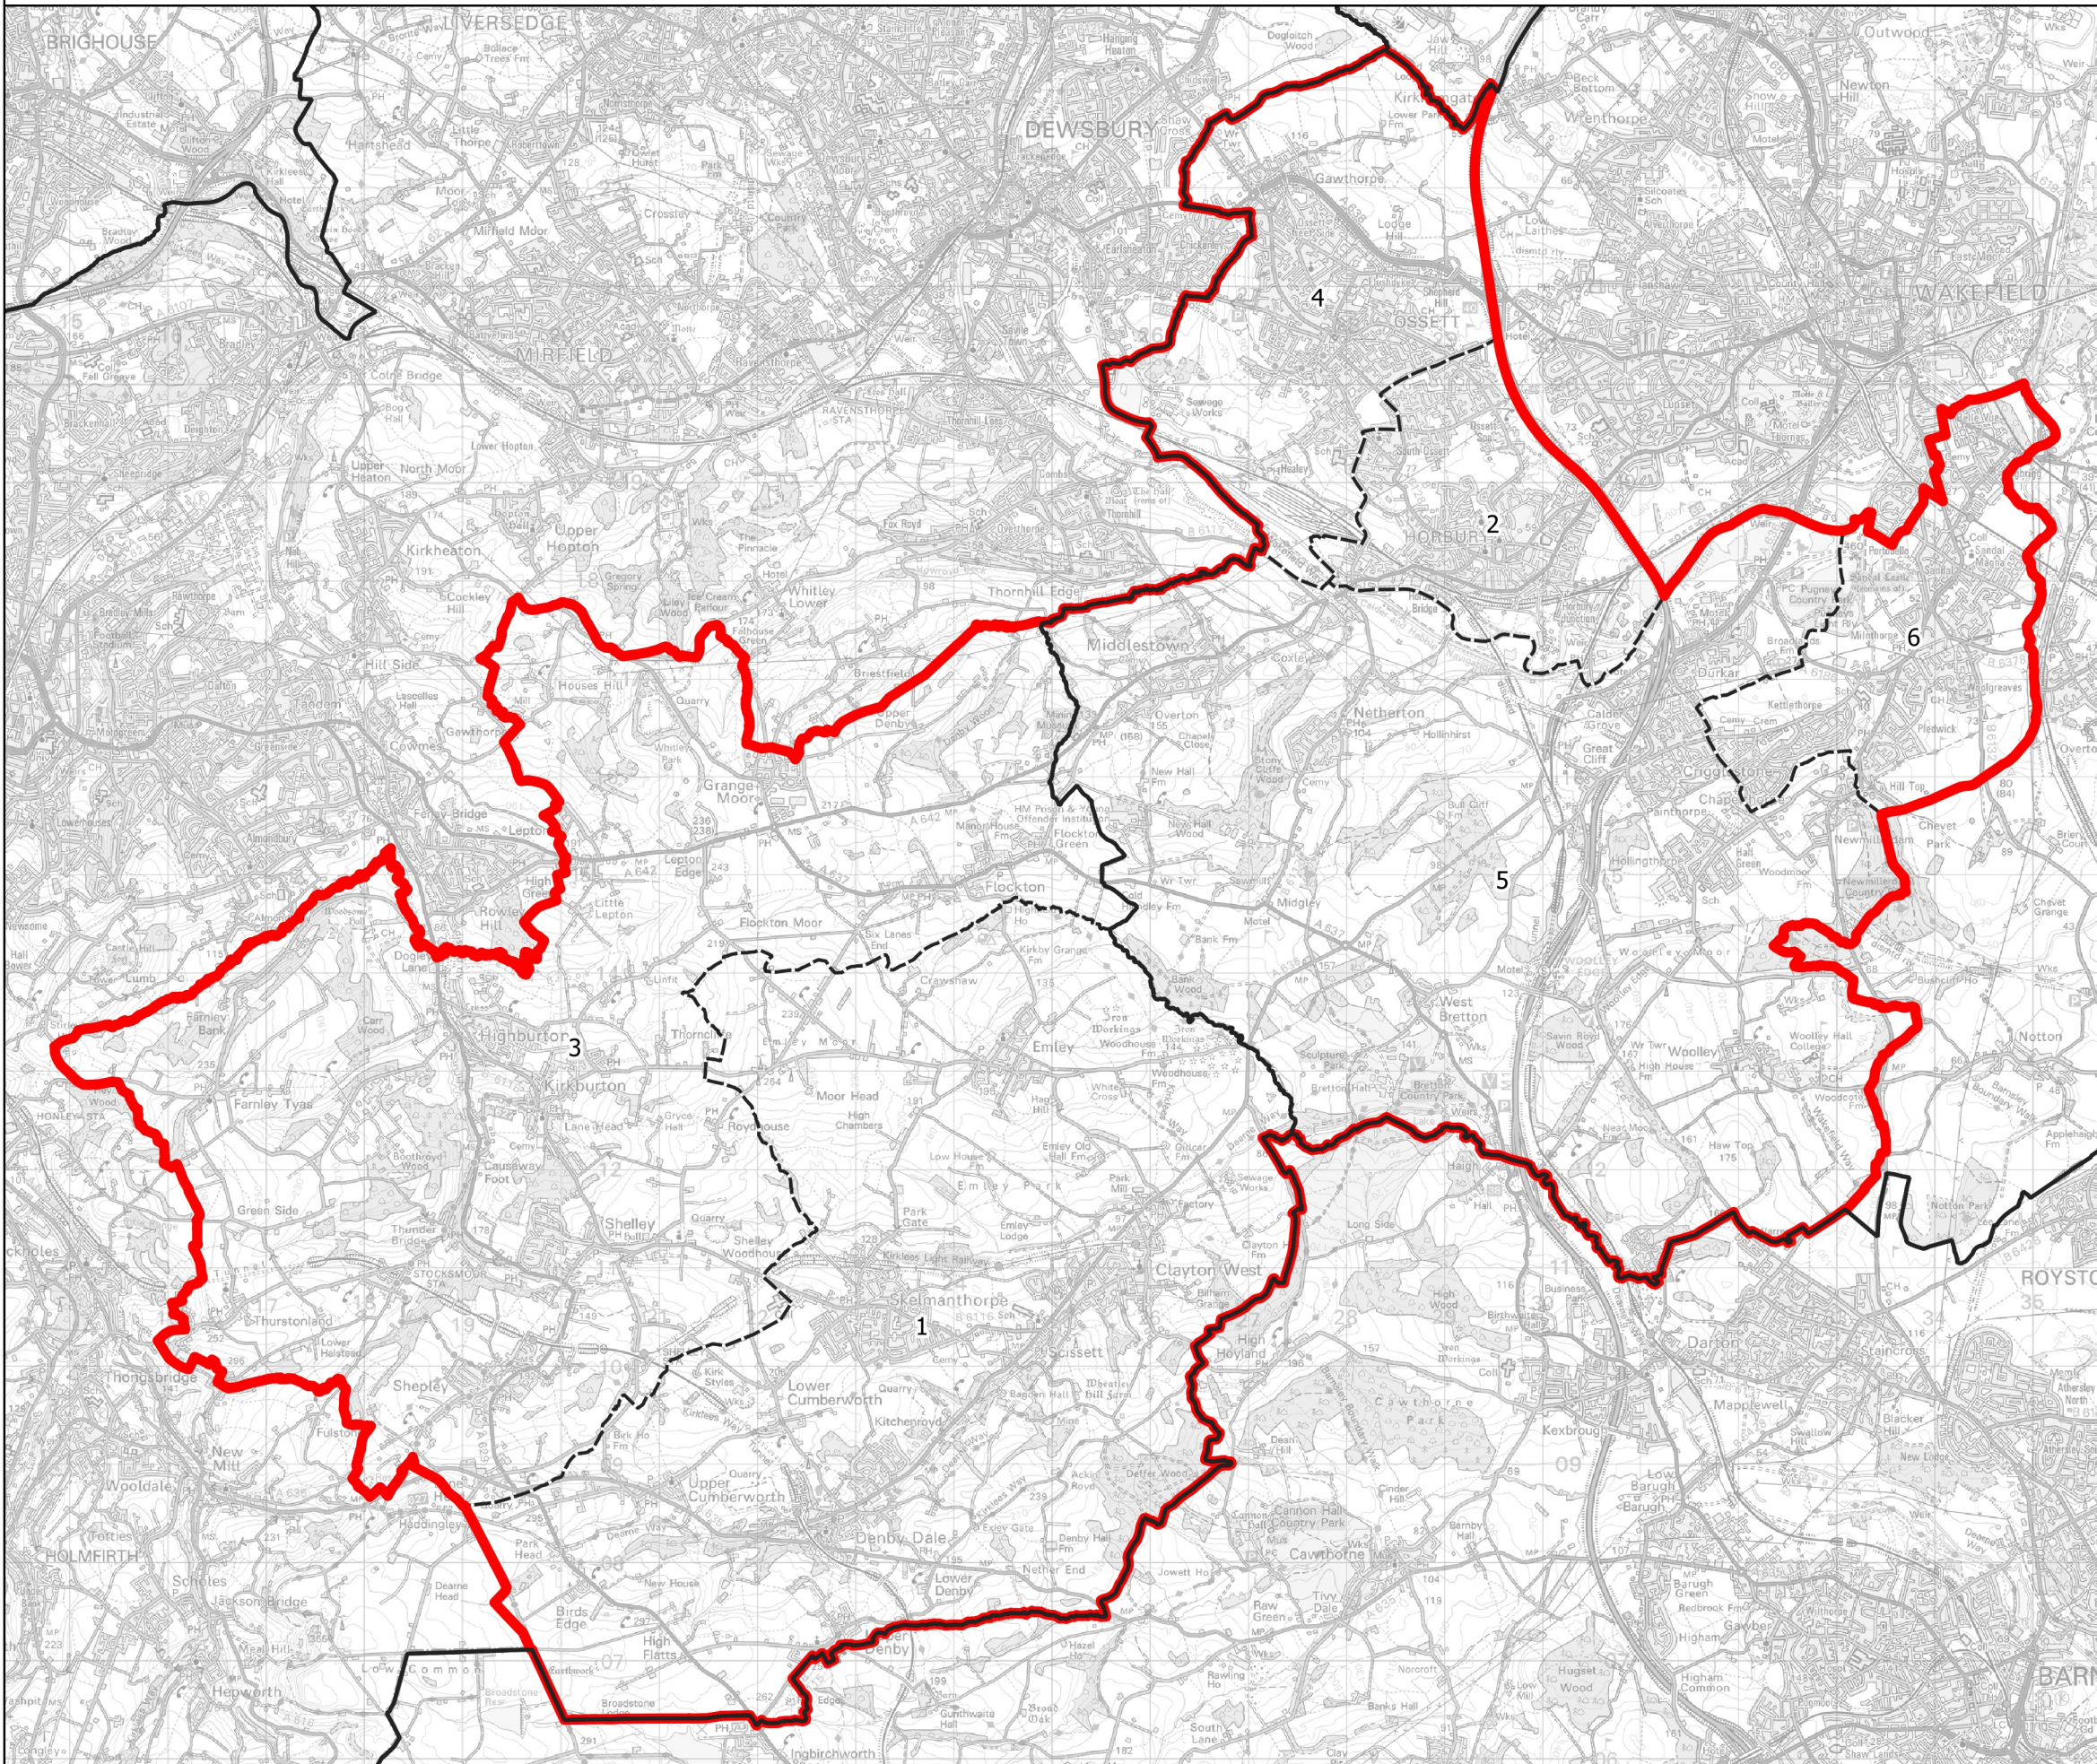

Boundary Commission for England - Initial Proposals for the Yorkshire and the Humber Region

Ossett and Denby Dale County Constituency - Electorate 74,470

- Wards:
- 1 Denby Dale
 - 2 Horbury and South Ossett
 - 3 Kirkburton
 - 4 Ossett
 - 5 Wakefield Rural
 - 6 Wakefield South

Constituency

Local Authorities

Wards

© Crown copyright and database rights 2021 OS 100018289. You are permitted to use this data solely to enable you to respond to, or interact with, the organisation that provided you with the data. You are not permitted to copy, sublicense, distribute or sell any of this data to third parties in any form. Third party rights to enforce the terms of this licence shall be reserved to OS.

Ossett and Denby Dale County Constituency