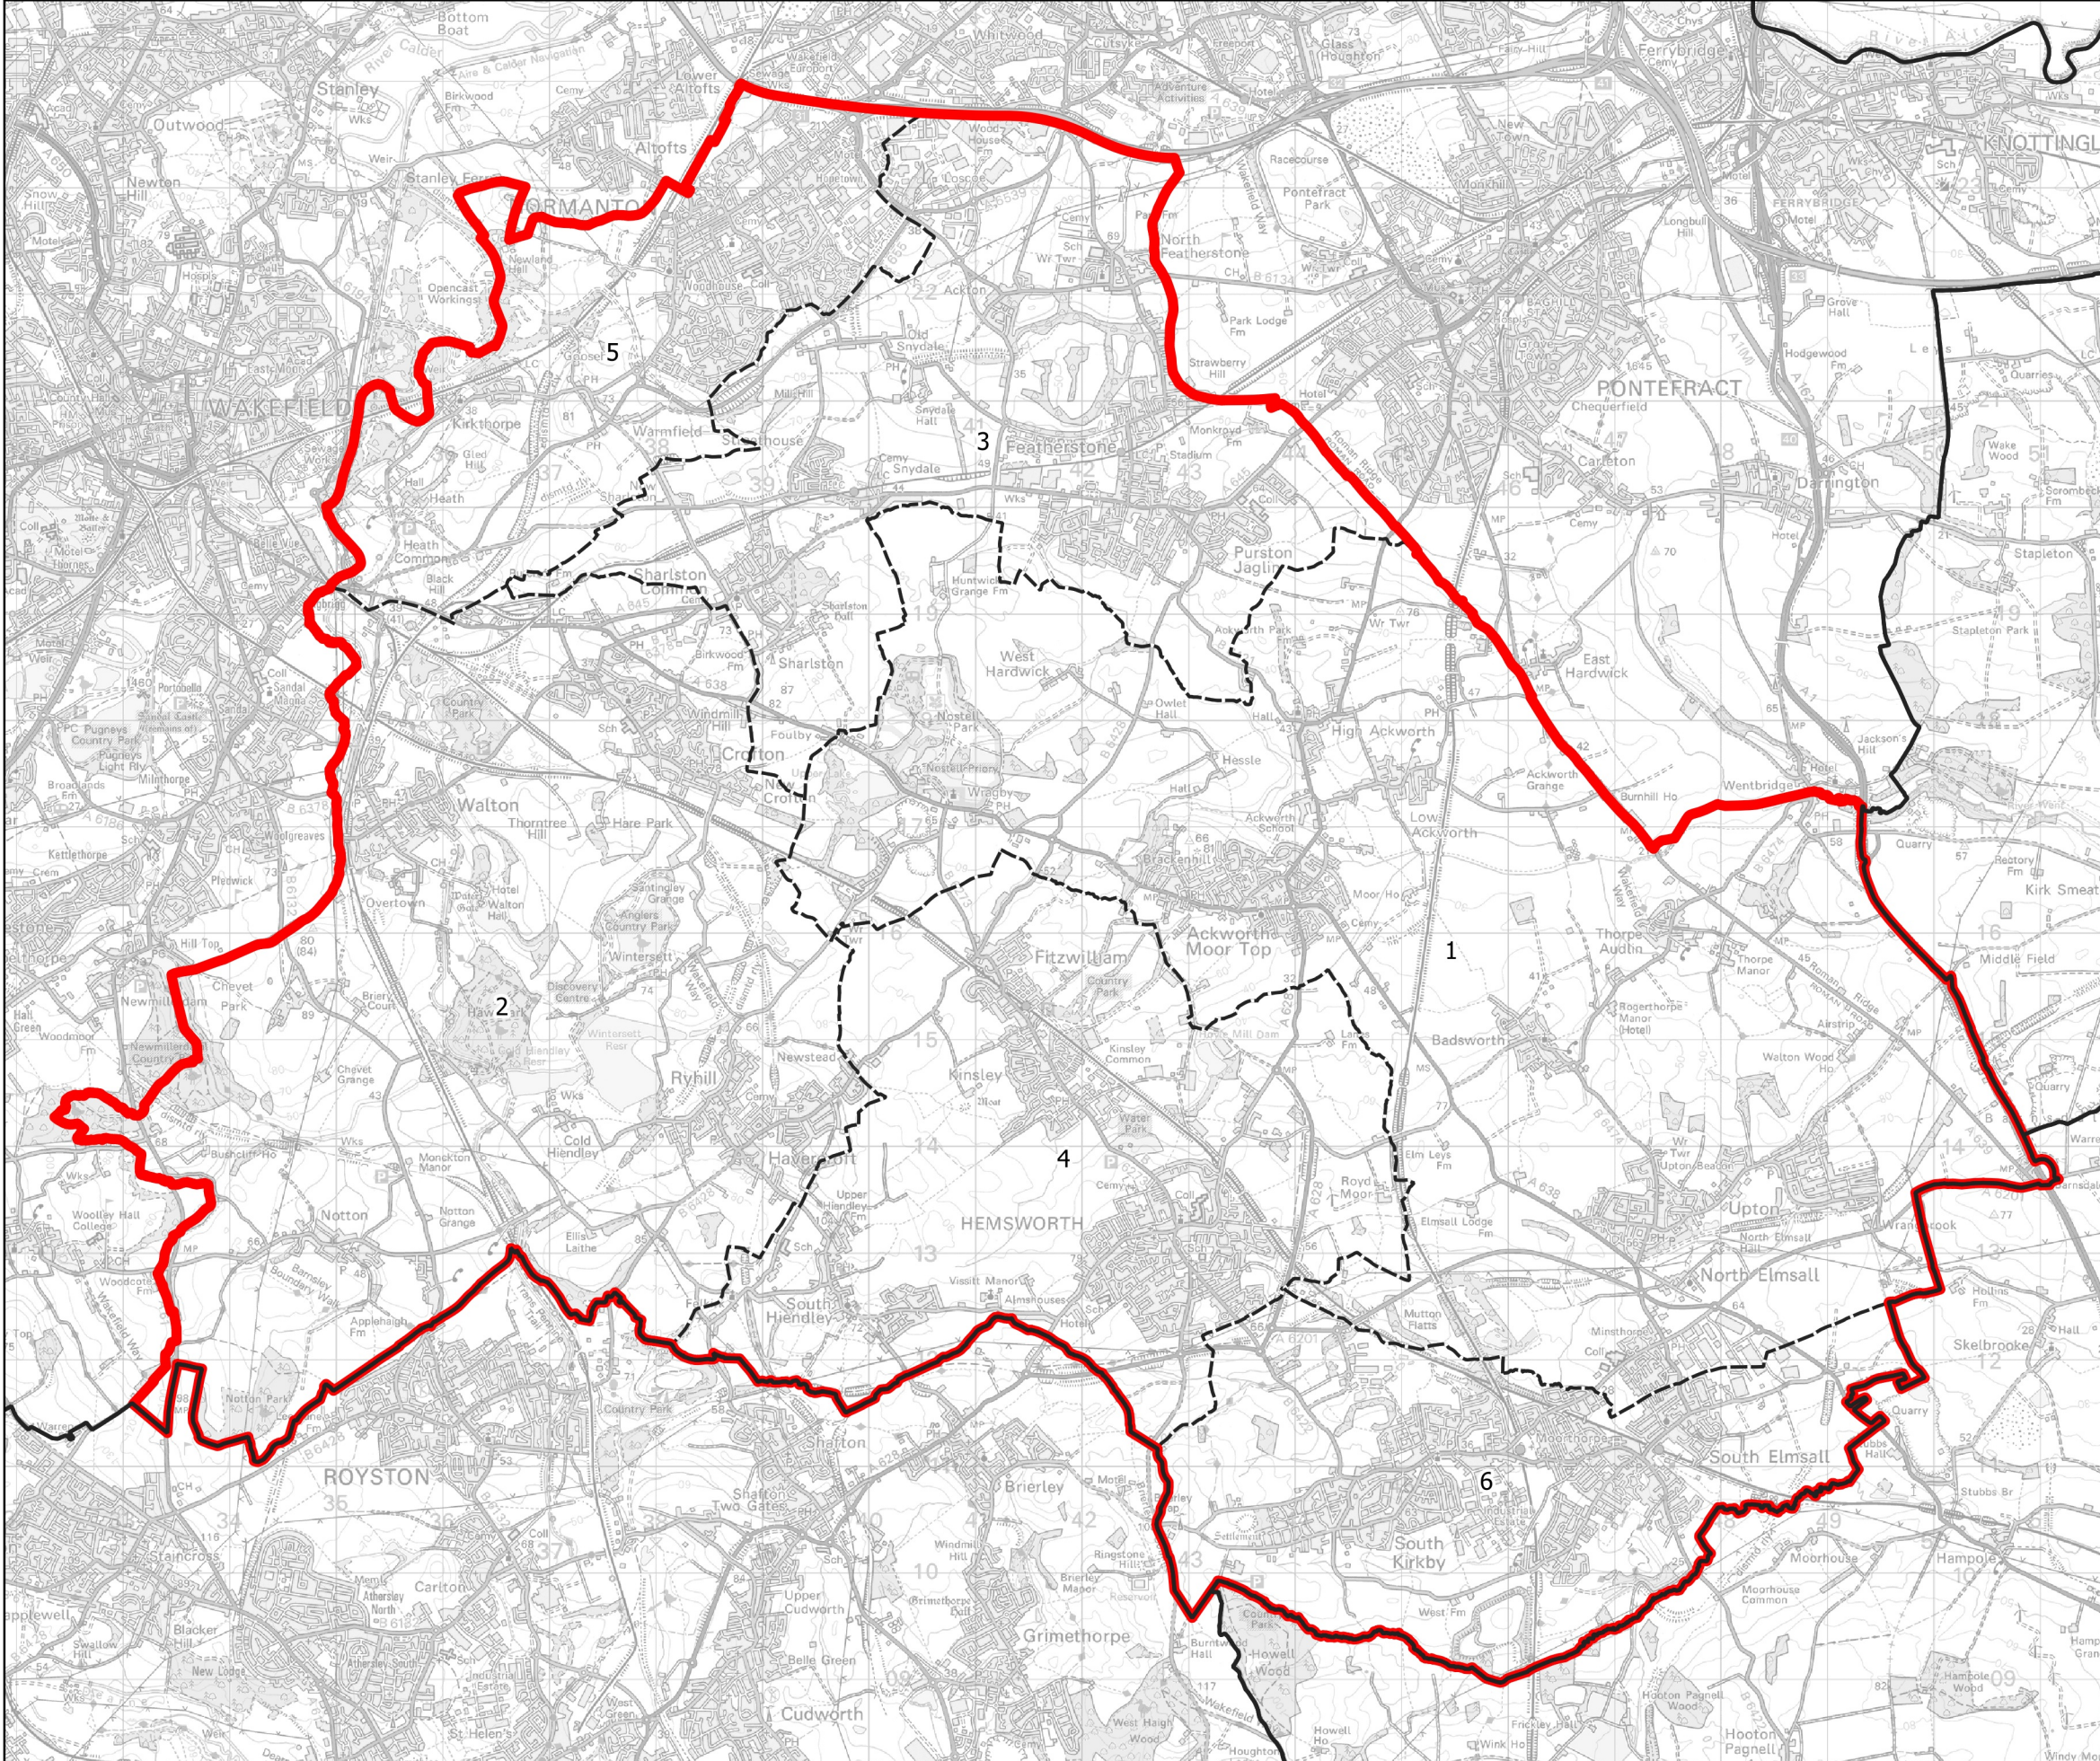

# Boundary Commission for England - Initial Proposals for the Yorkshire and the Humber Region

## Normanton and Hemsworth County Constituency - Electorate 75,388

Wards:

- 1 Ackworth, North Elmsall and Upton
- 2 Crofton, Ryhill and Walton
- 3 Featherstone
- 4 Hemsworth
- 5 Normanton
- 6 South Elmsall and South Kirkby

-  Constituency
-  Local Authorities
-  Wards

0 0.9 1.8 km

© Crown copyright and database rights 2021 OS 100018289. You are permitted to use this data solely to enable you to respond to, or interact with, the organisation that provided you with the data. You are not permitted to copy, sub-licence, distribute or sell any of this data to third parties in any form. Third party rights to enforce the terms of this licence shall be reserved to OS.

Normanton and Hemsworth County Constituency