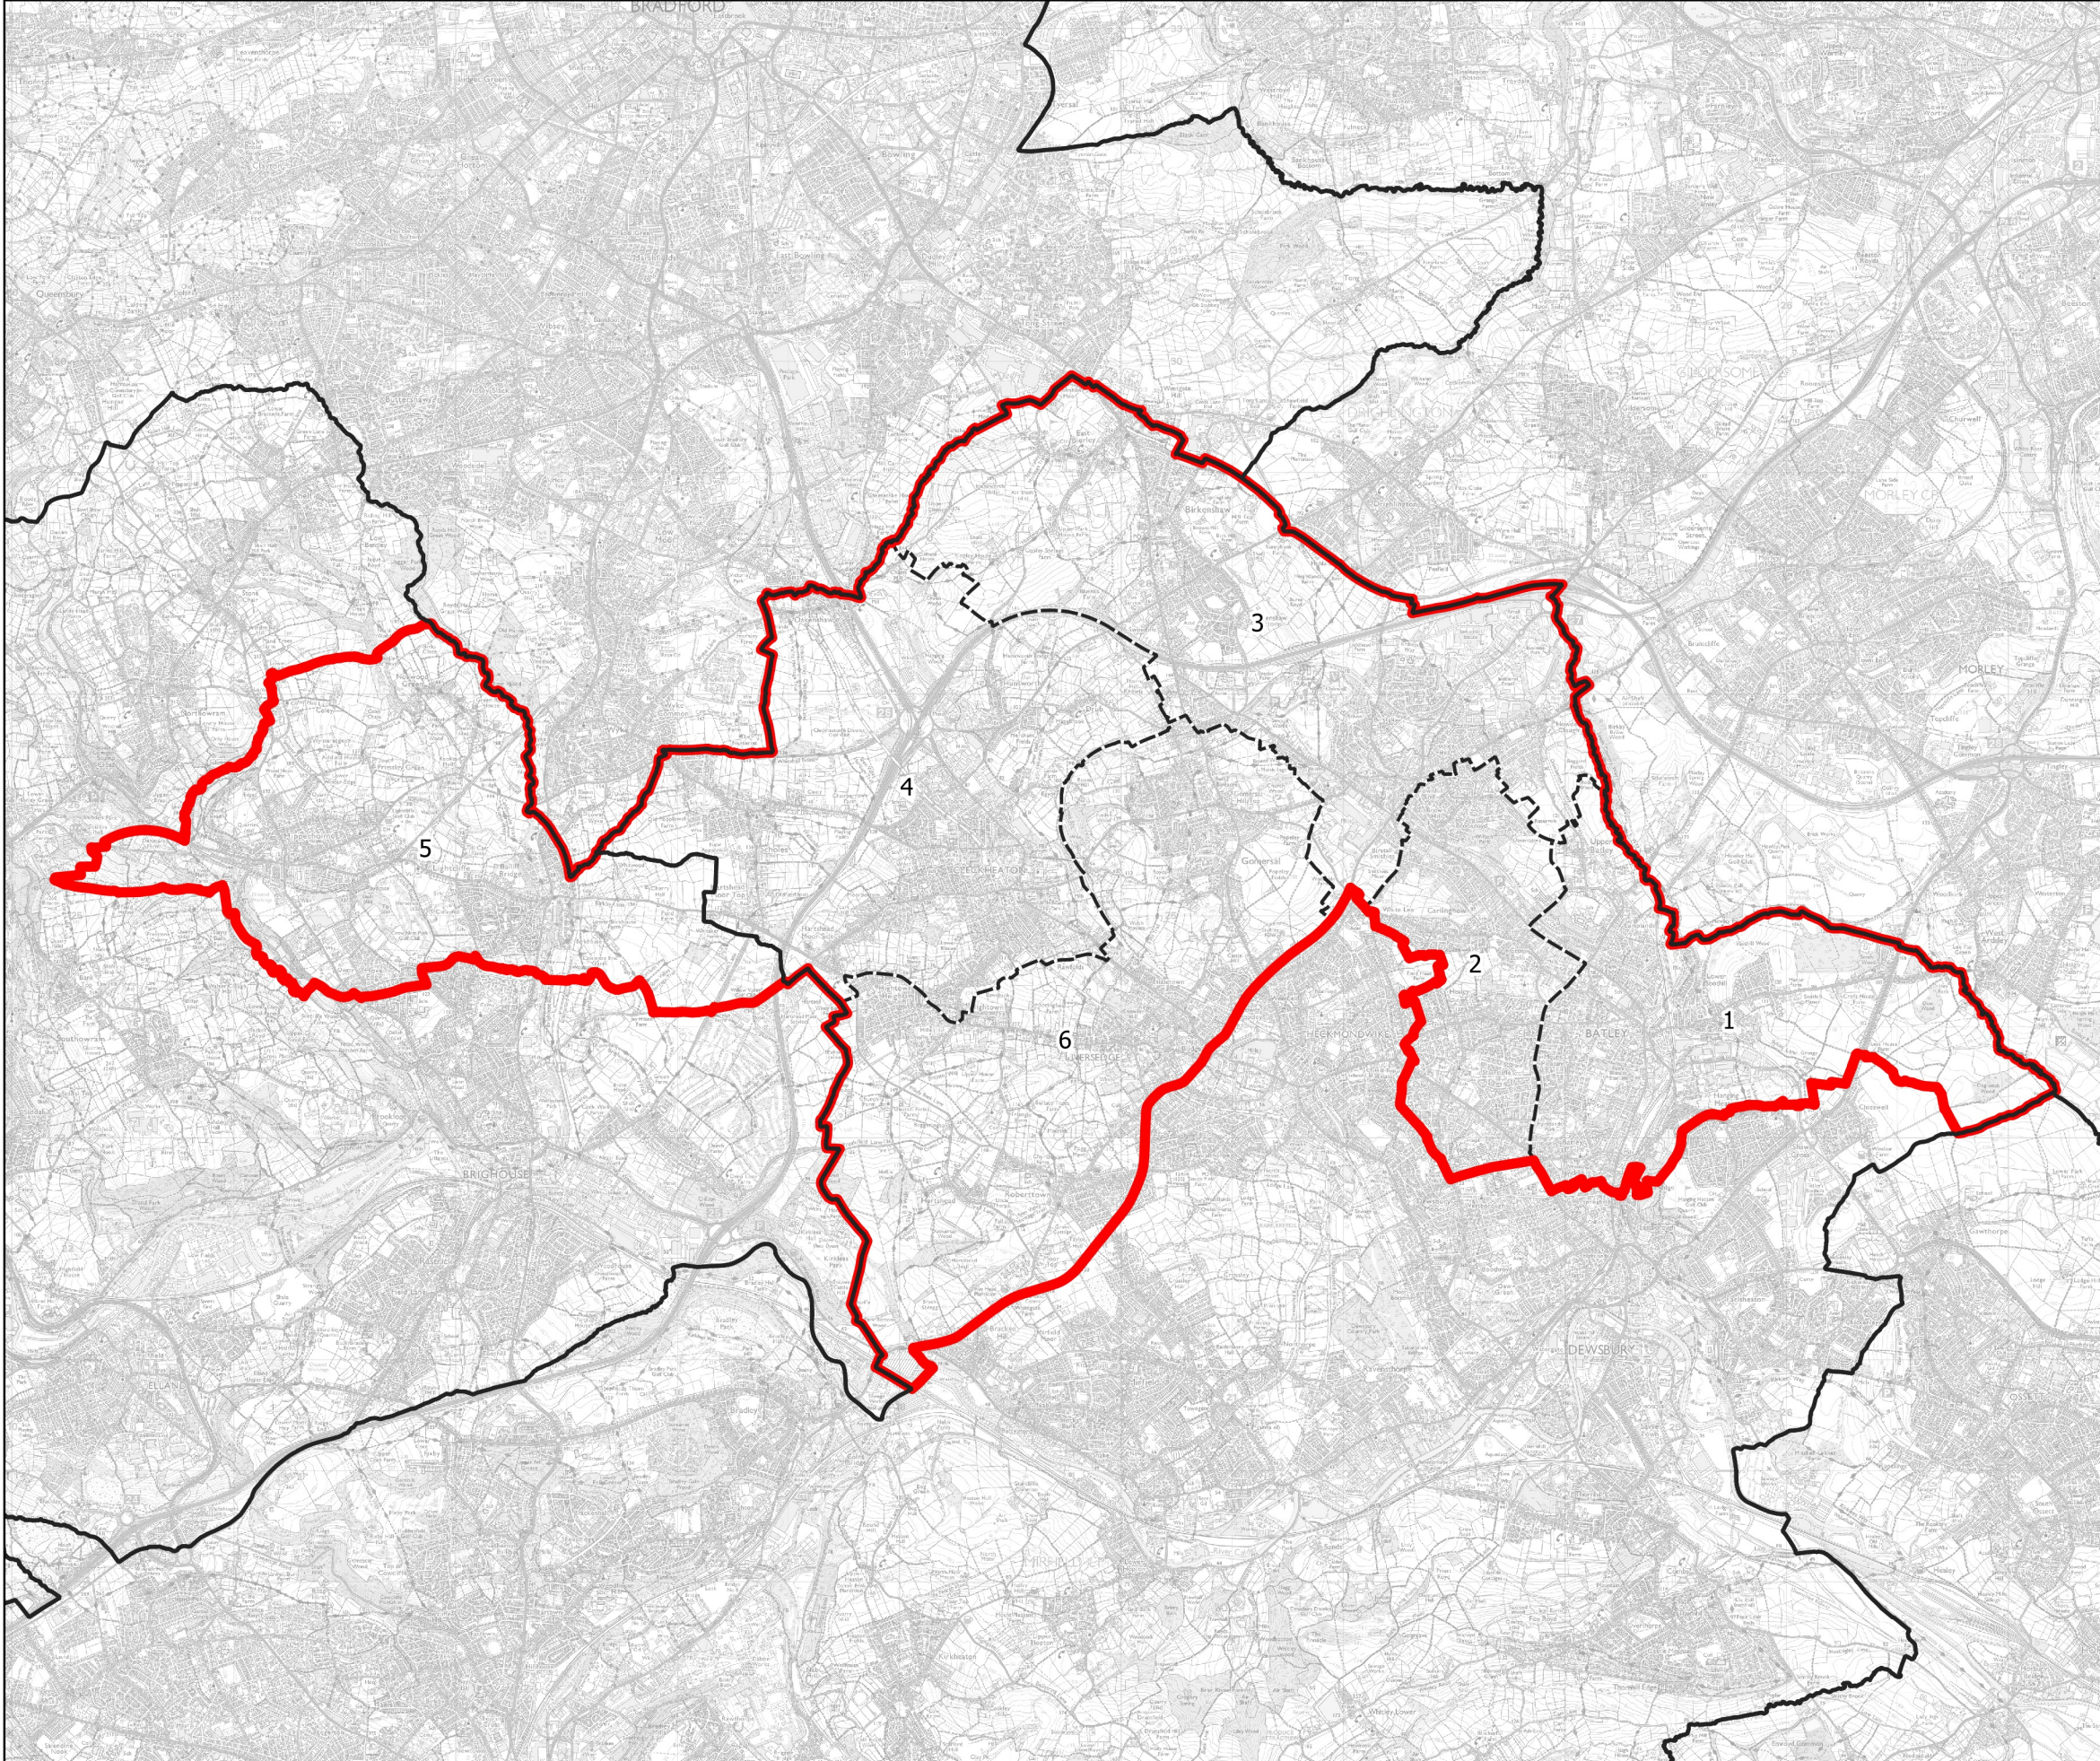

Wards:

- 1 Batley East
- 2 Batley West
- 3 Birstall and Birkenshaw
- 4 Cleckheaton
- 5 Hipperholme and Lightcliffe
- 6 Liversedge and Gomersal

Constituency
 Local Authorities
 Wards

0 0.9 1.8 km

© Crown copyright and database rights 2021 OS 100018289. You are permitted to use this data solely to enable you to respond to, or interact with, the organisation that provided you with the data. You are not permitted to copy, sub-licence, distribute or sell any of this data to third parties in any form. Third party rights to enforce the terms of this licence shall be reserved to OS.