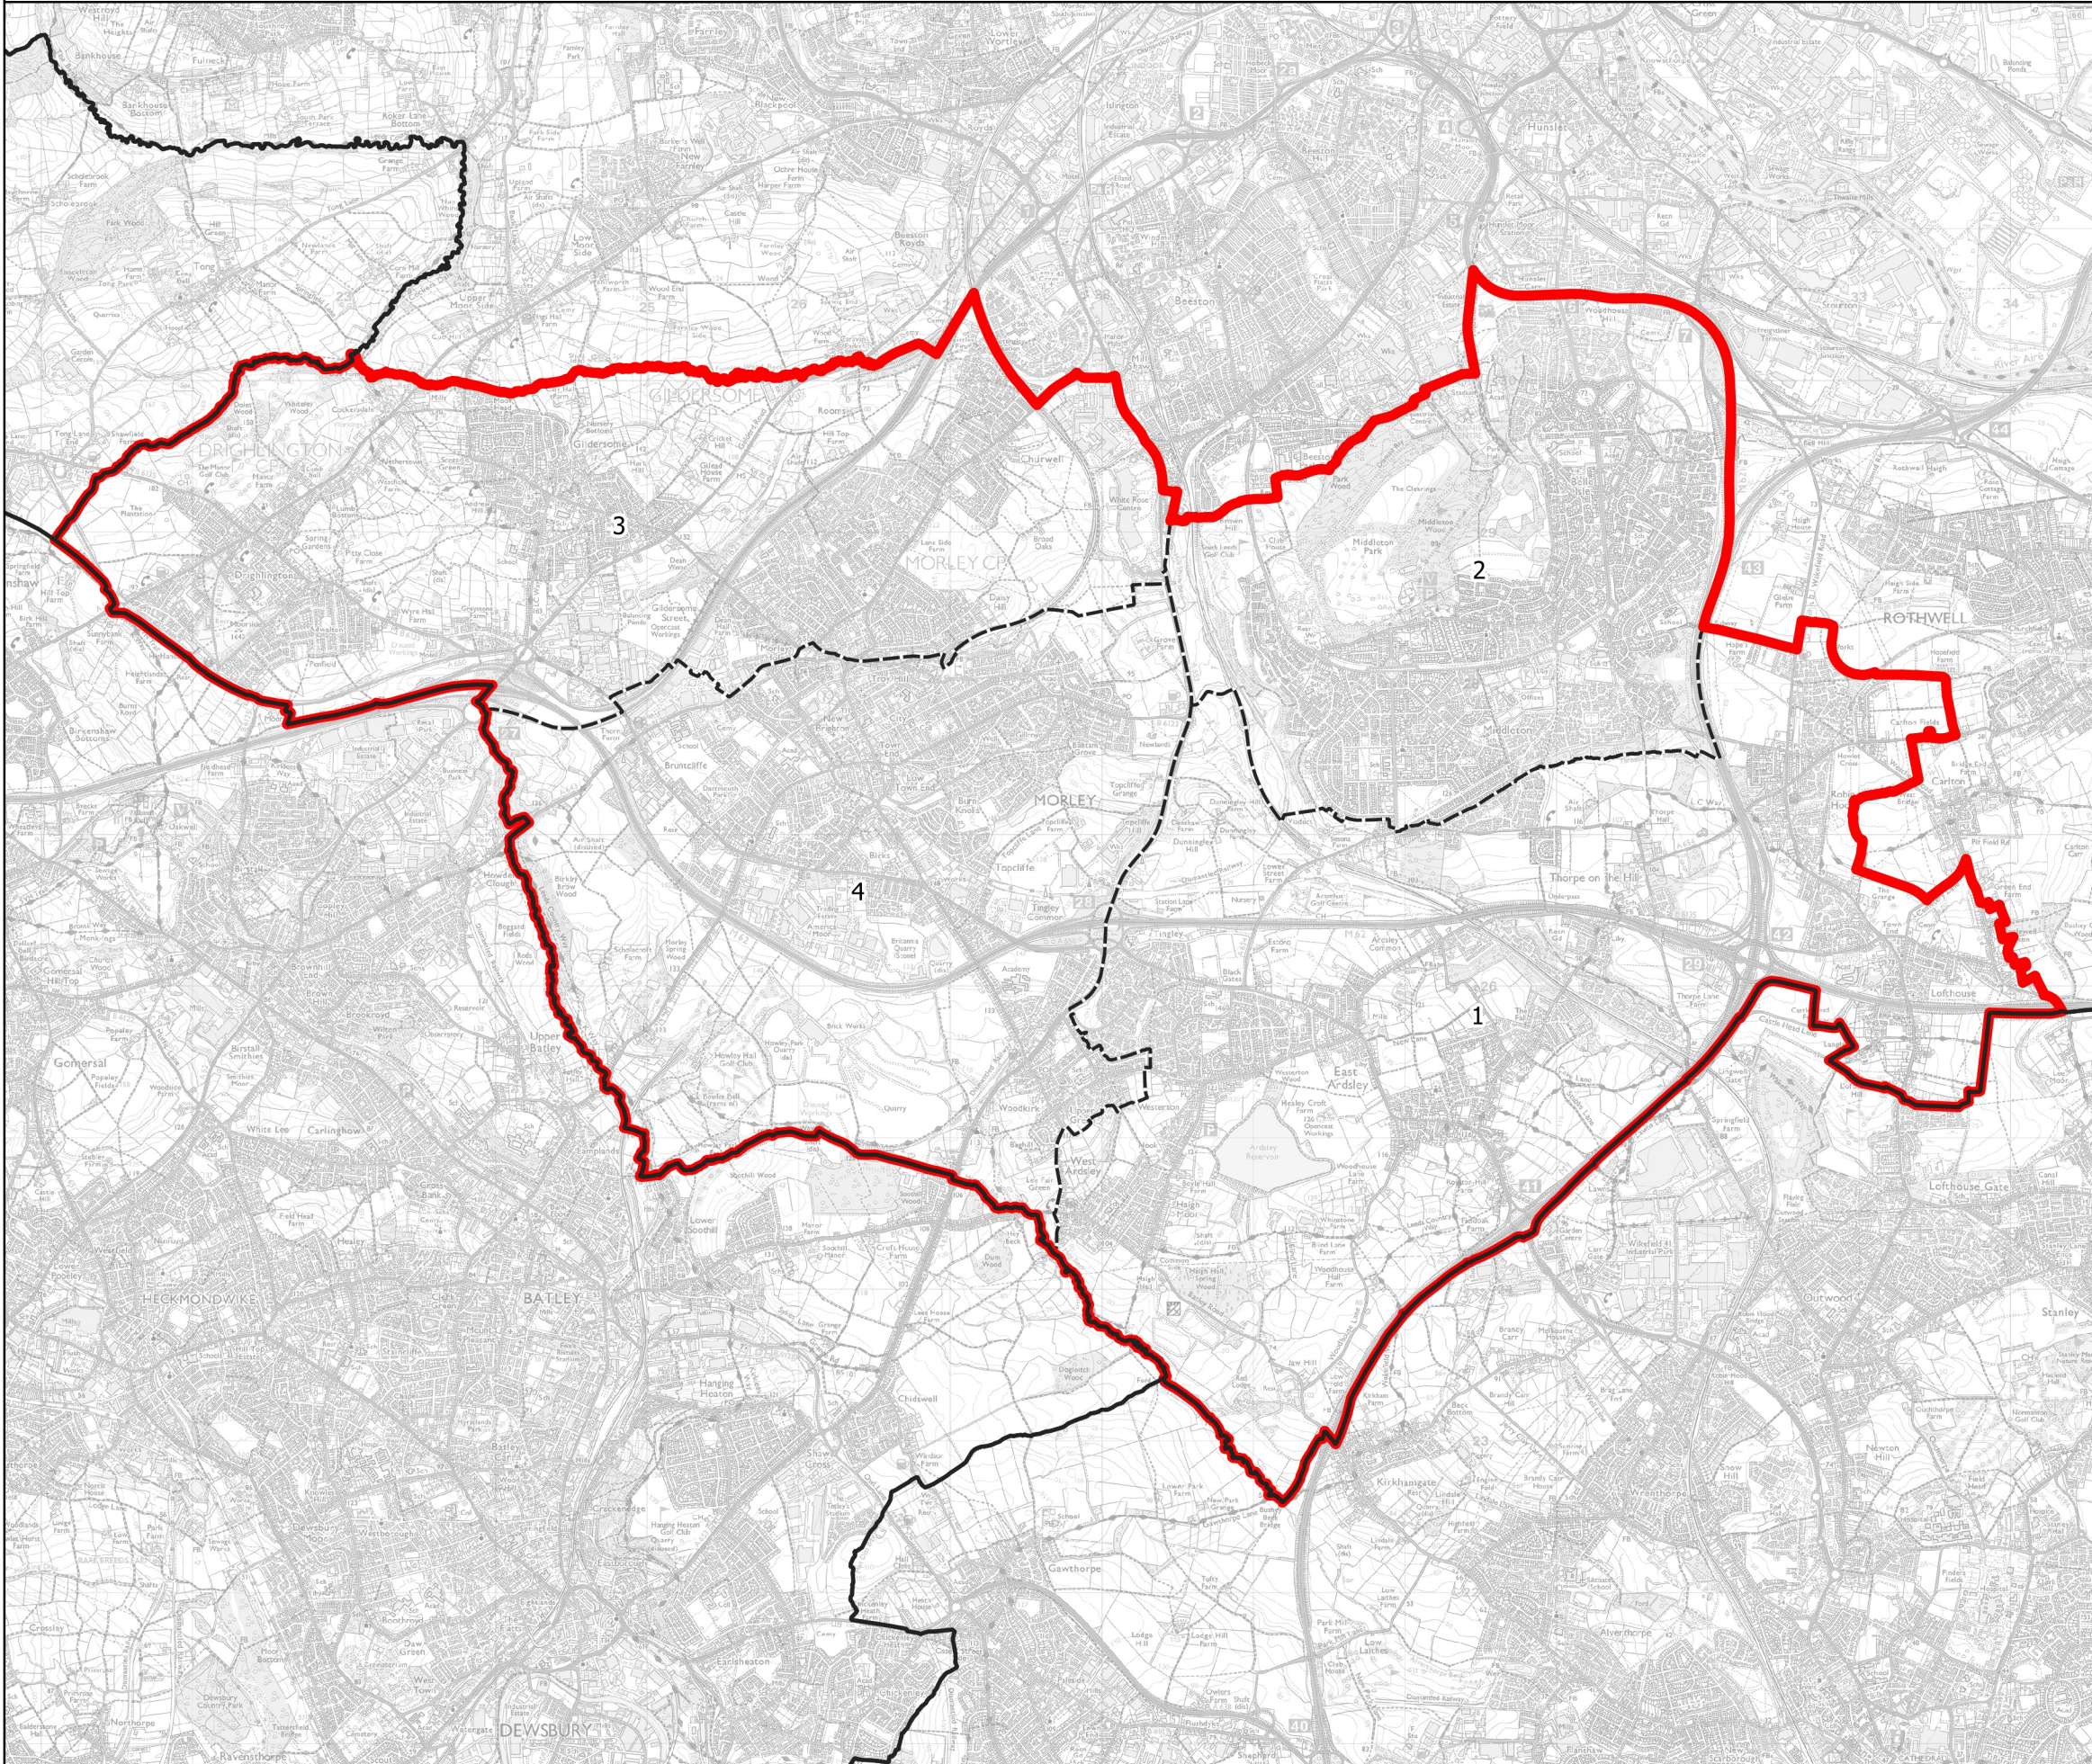

Boundary Commission for England - Initial Proposals for the Yorkshire and the Humber Region

Morley Borough Constituency - Electorate 72,457

Wards:

- 1 Ardsley & Robin Hood
- 2 Middleton Park
- 3 Morley North
- 4 Morley South

- Constituency
- Local Authorities
- Wards

0 0.6 1.2 km

© Crown copyright and database rights 2021 OS 100018289. You are permitted to use this data solely to enable you to respond to, or interact with, the organisation that provided you with the data. You are not permitted to copy, sub-licence, distribute or sell any of this data to third parties in any form. Third party rights to enforce the terms of this licence shall be reserved to OS.