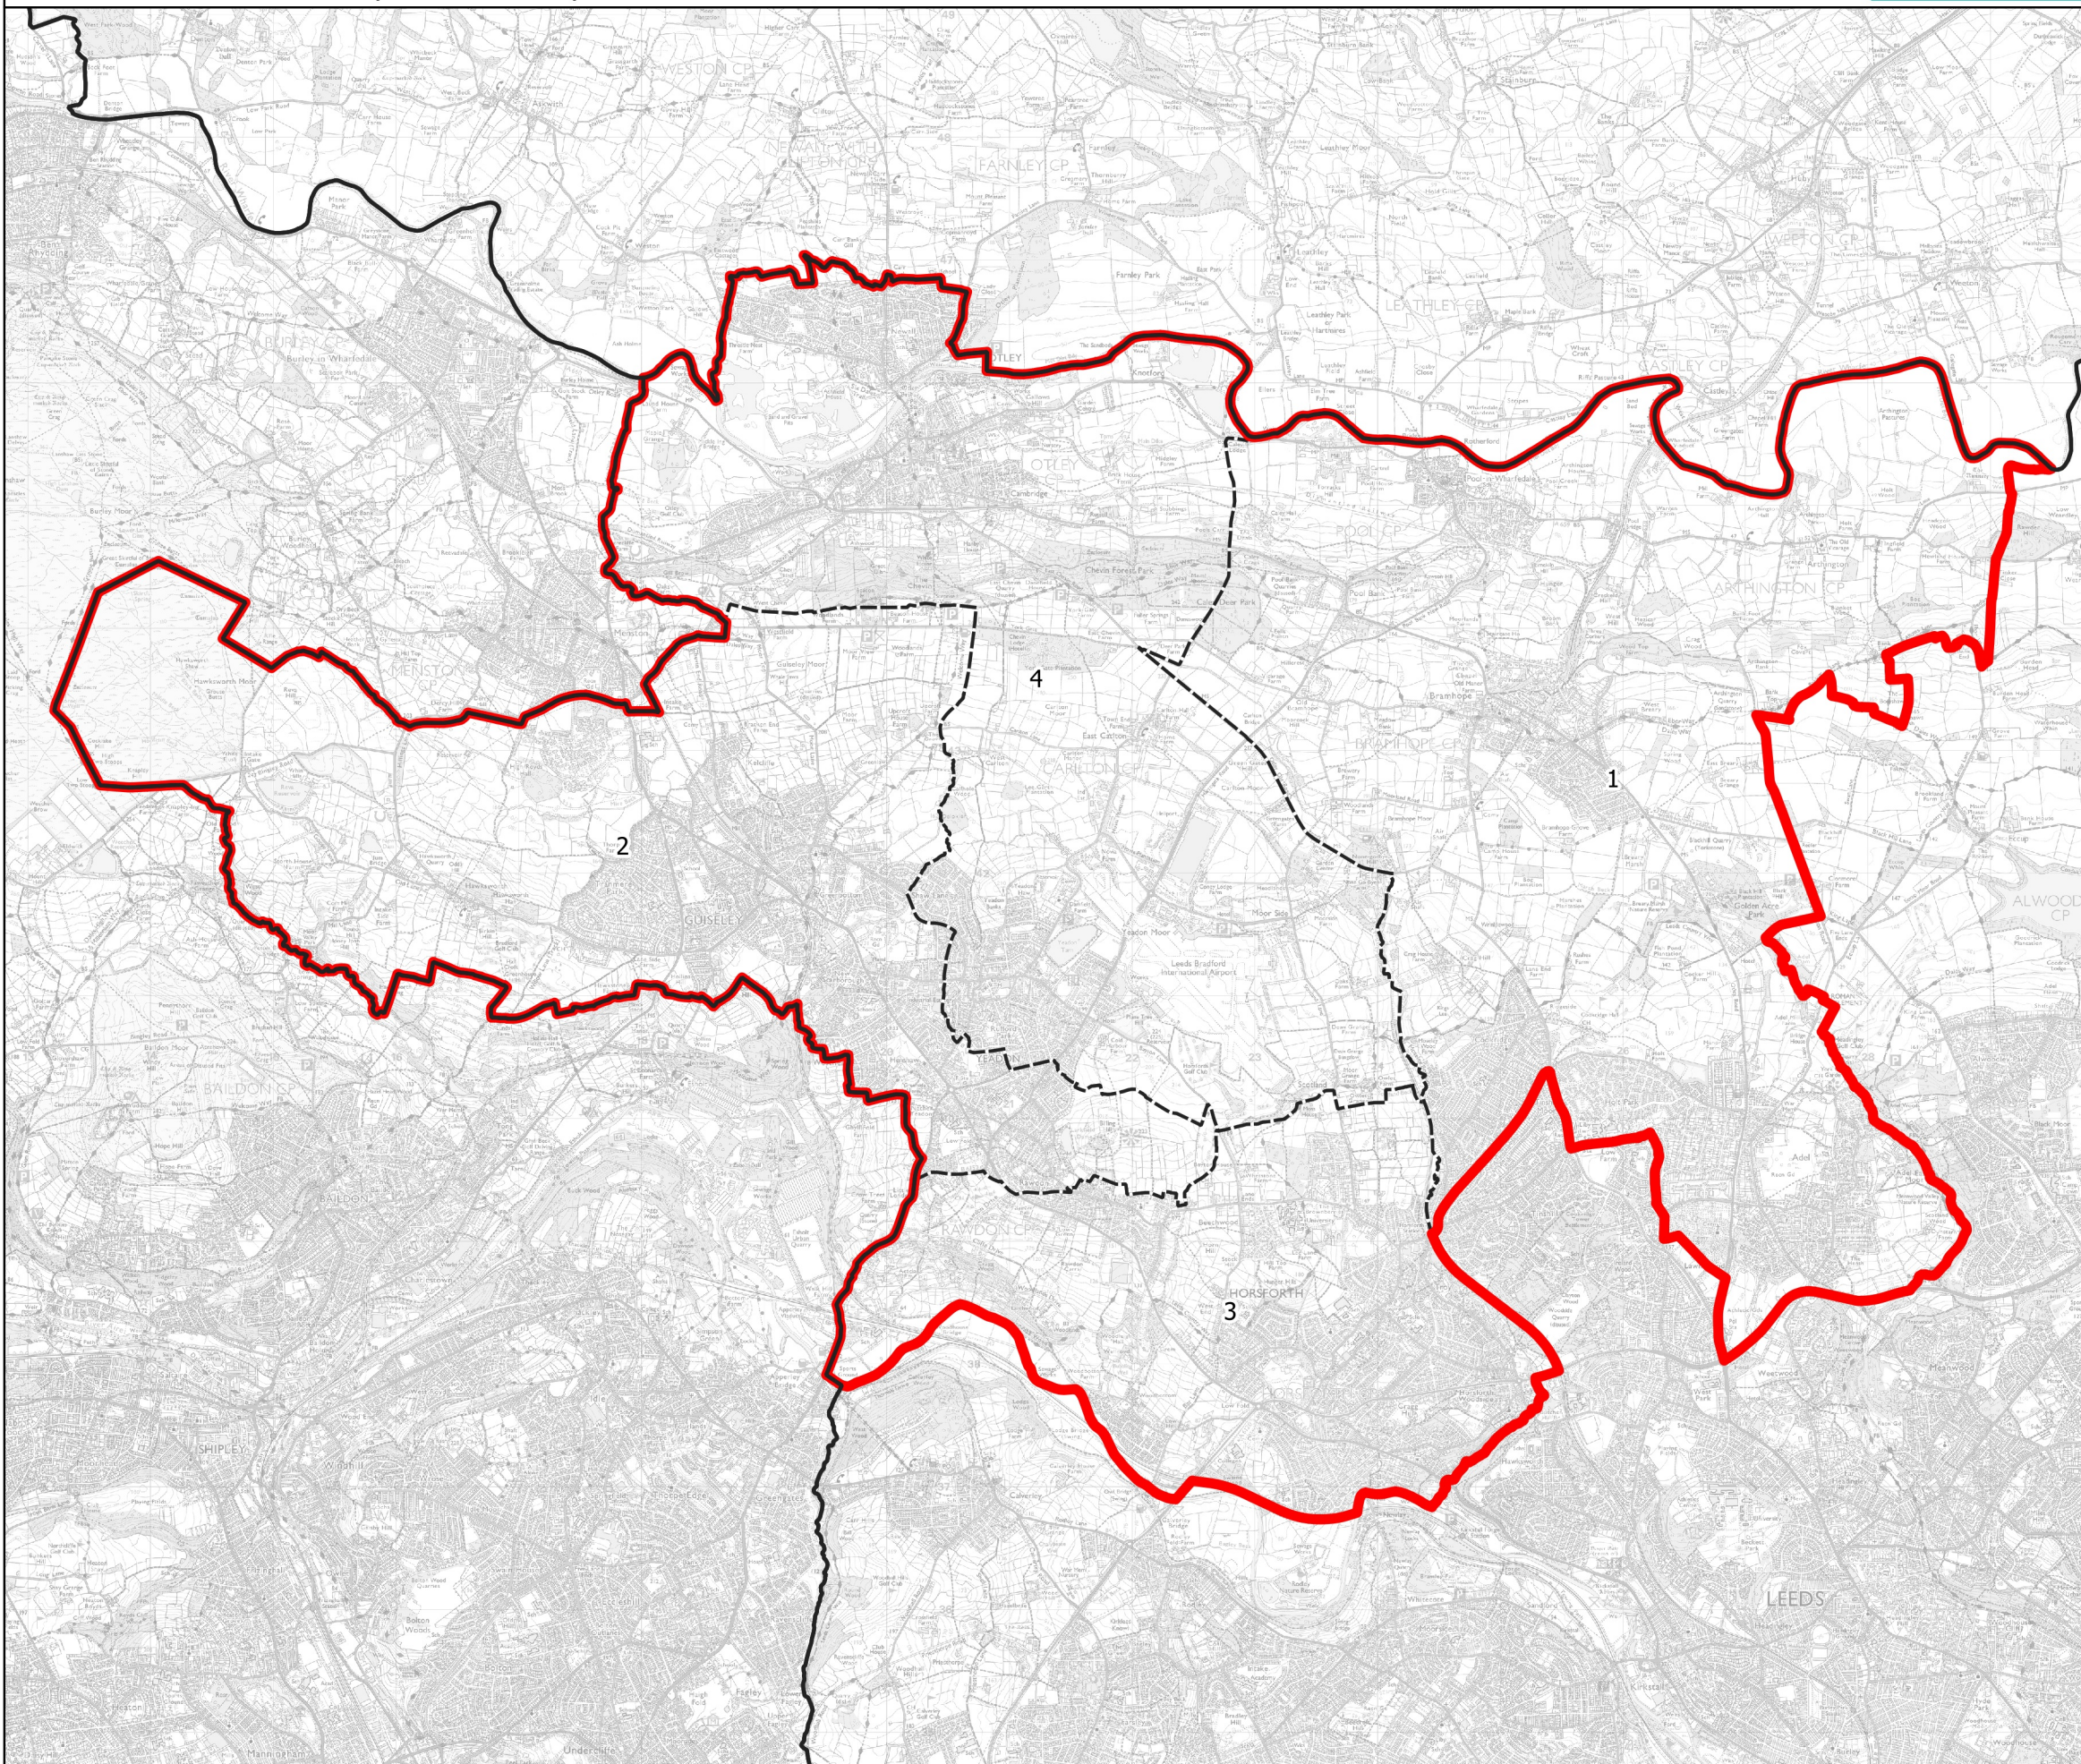

Wards:

- 1 Adel & Wharfedale
- 2 Guiseley & Rawdon
- 3 Horsforth
- 4 Otley & Yeadon

Constituency
 Local Authorities
 Wards

0 0.8 1.6 km

© Crown copyright and database rights 2021 OS 100018289. You are permitted to use this data solely to enable you to respond to, or interact with, the organisation that provided you with the data. You are not permitted to copy, sub-license, distribute or sell any of this data to third parties in any form. Third party rights to enforce the terms of this licence shall be reserved to OS.