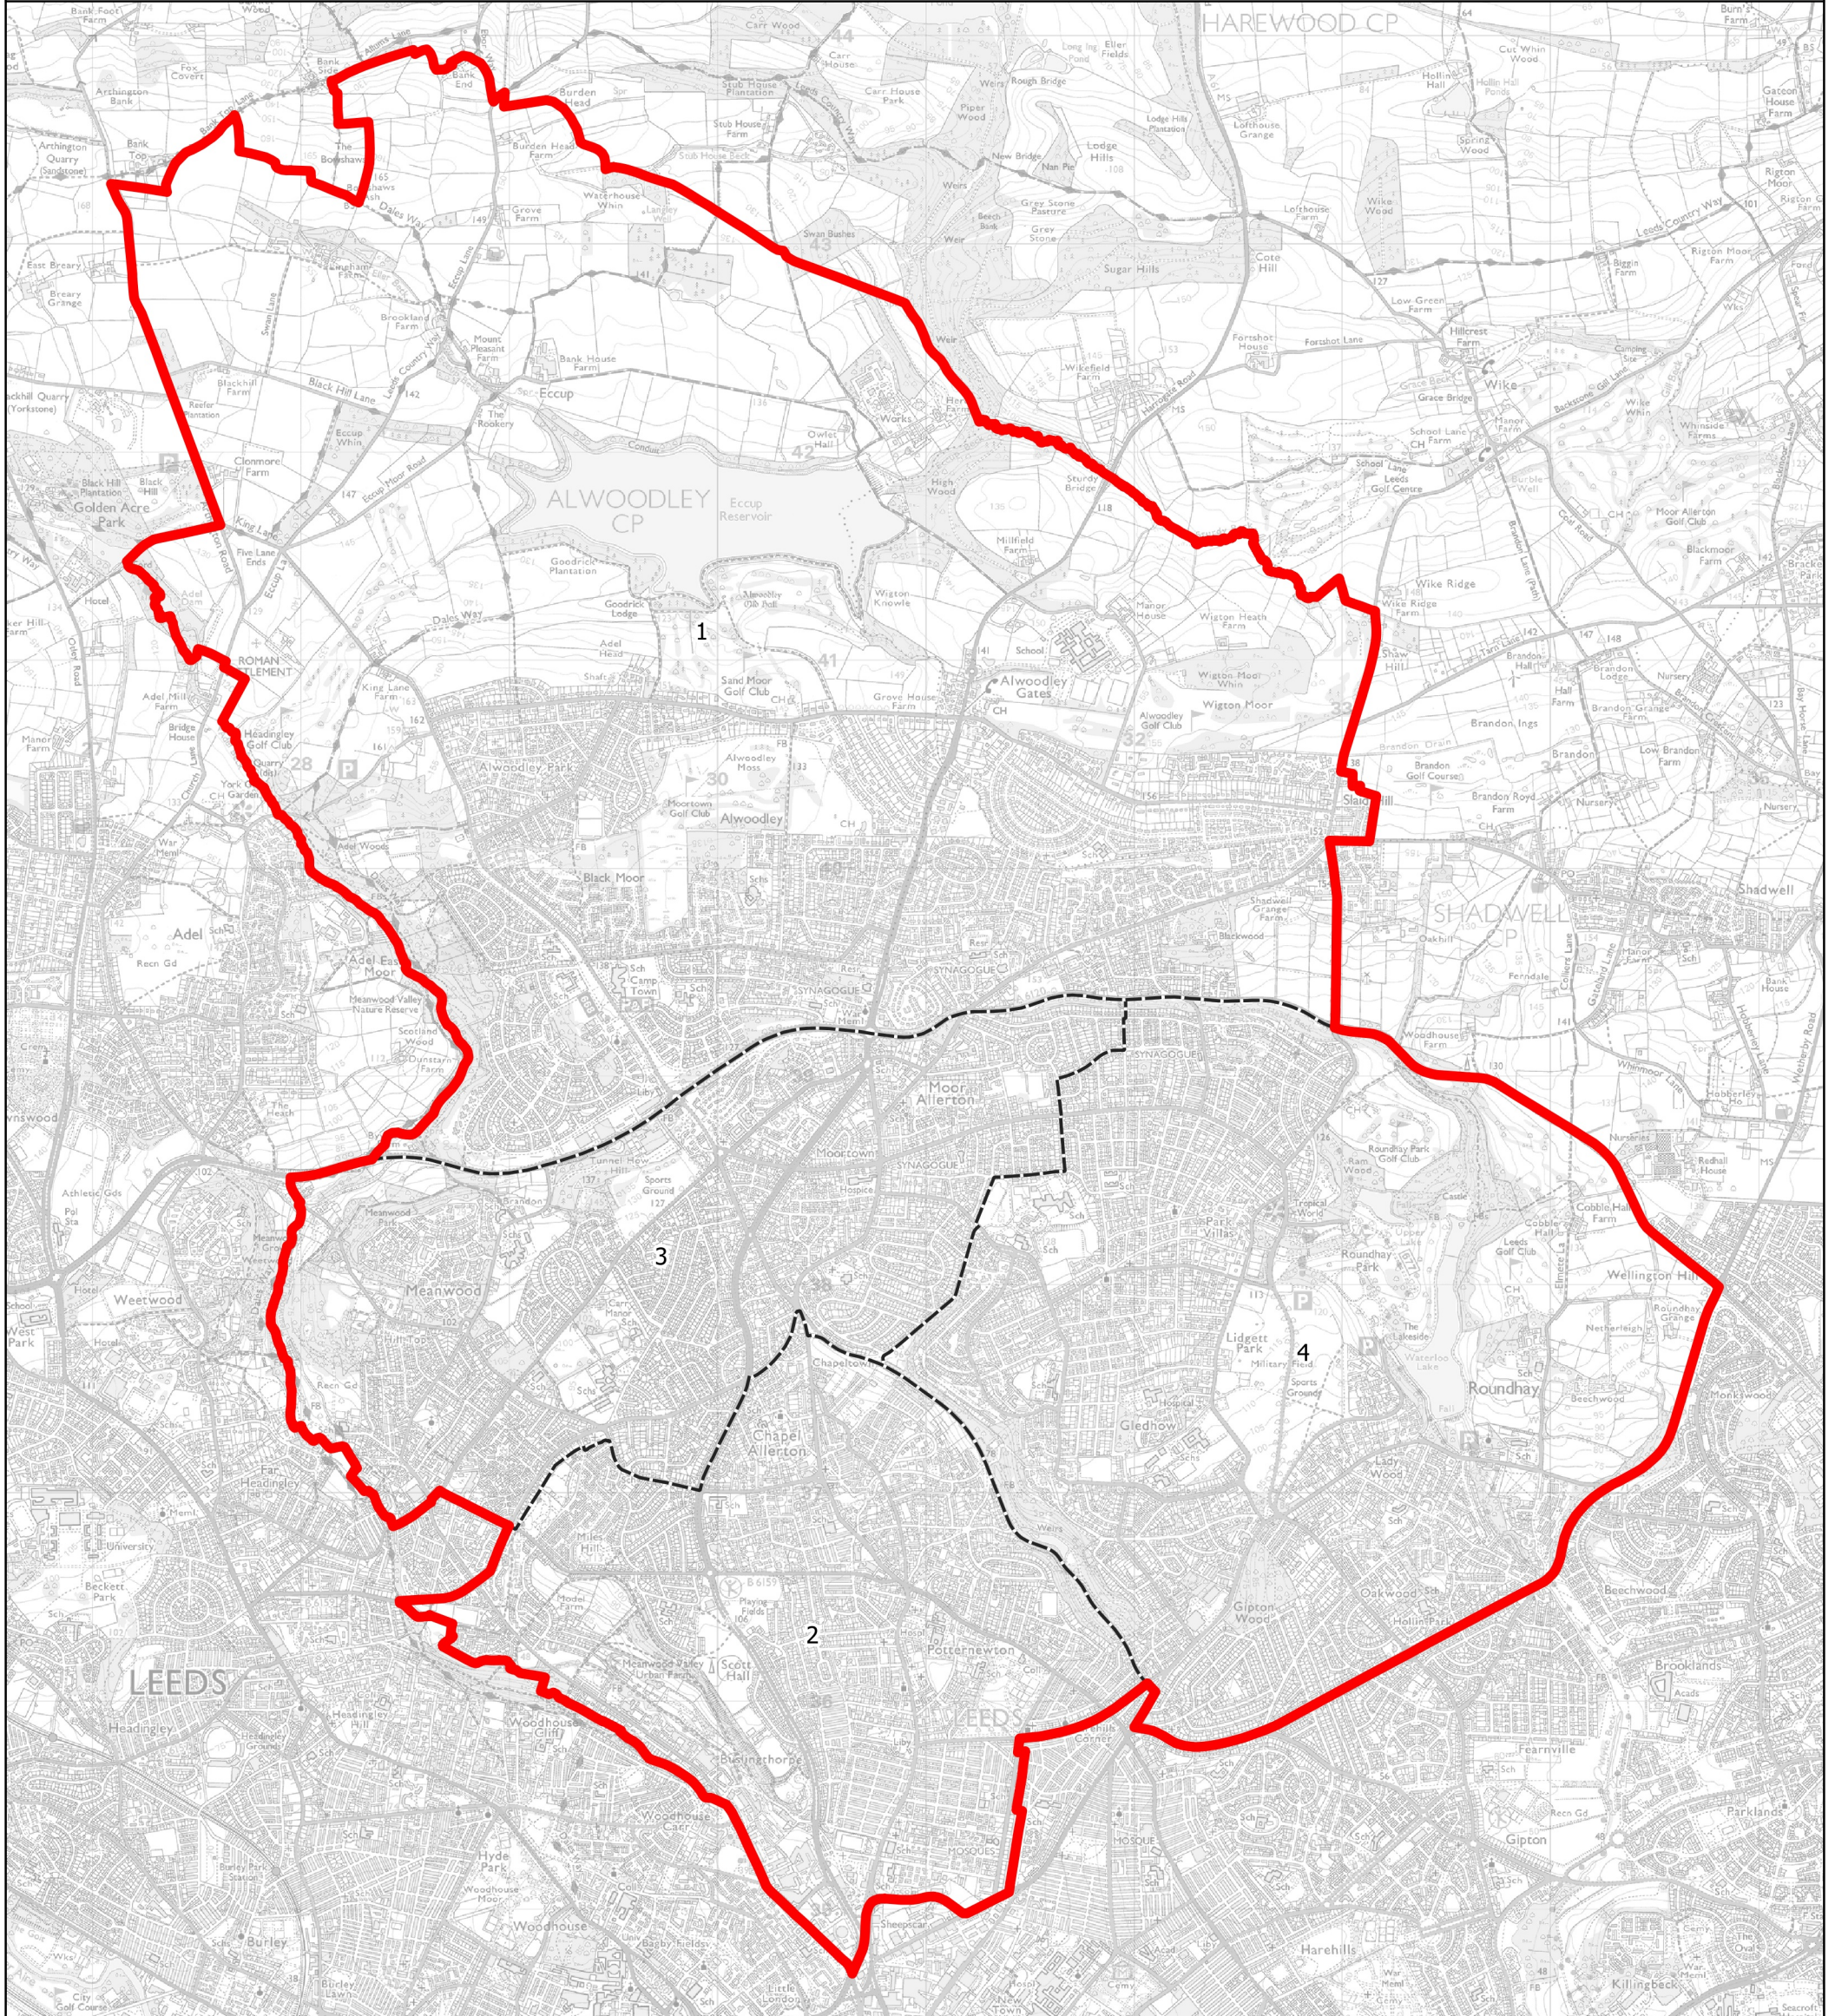

Boundary Commission for England - Initial Proposals for the Yorkshire and the Humber Region

Leeds North East Borough Constituency - Electorate 70,976

Wards:

- 1 Alwoodley
- 2 Chapel Allerton
- 3 Moortown
- 4 Roundhay

Leeds North East Borough Constituency