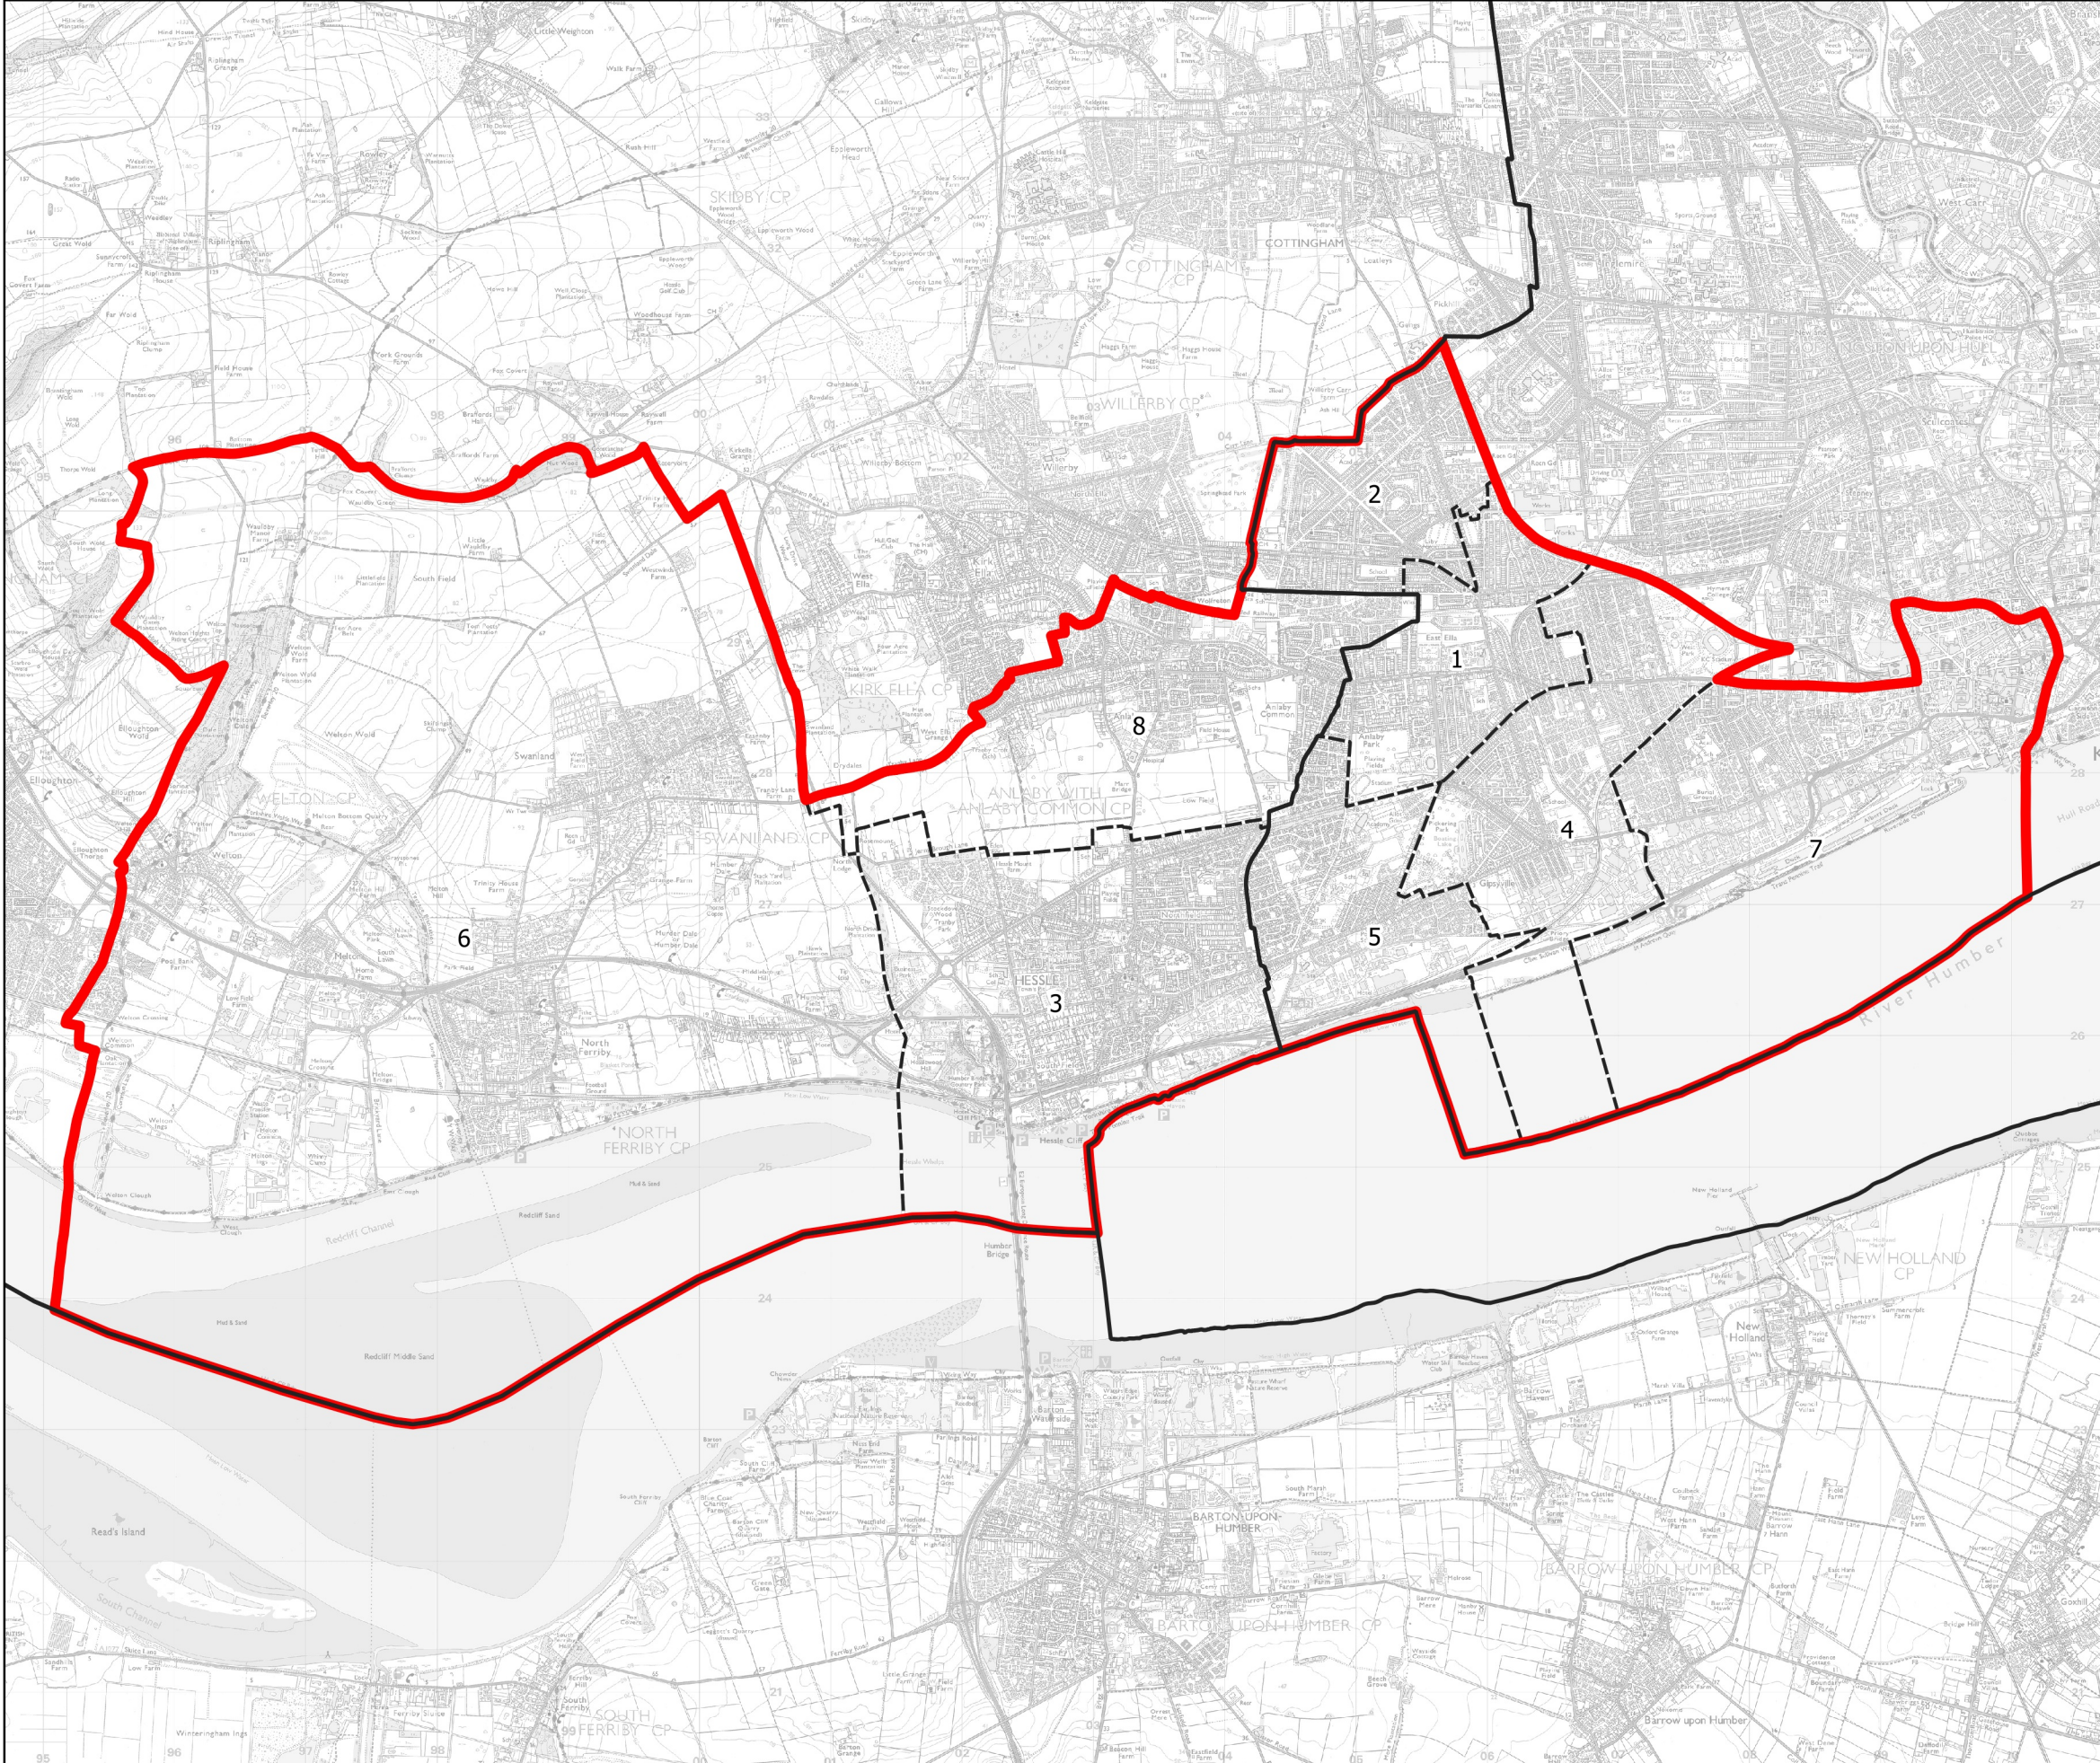

Boundary Commission for England - Initial Proposals for the Yorkshire and the Humber Region

Kingston upon Hull West and Hessle County Constituency - Electorate 71,620

- Wards:
- 1 Boothferry
 - 2 Derringham
 - 3 Hessle
 - 4 Newington & Gipsyville
 - 5 Pickering
 - 6 South Hunsley
 - 7 St. Andrew's & Docklands
 - 8 Tranby

Constituency
 Local Authorities
 Wards

0 0.7 1.4 km

© Crown copyright and database rights 2021 OS 100018289. You are permitted to use this data solely to enable you to respond to, or interact with, the organisation that provided you with the data. You are not permitted to copy, sub-licence, distribute or sell any of this data to third parties in any form. Third party rights to enforce the terms of this licence shall be reserved to OS.

Kingston upon Hull West and Hessle County Constituency