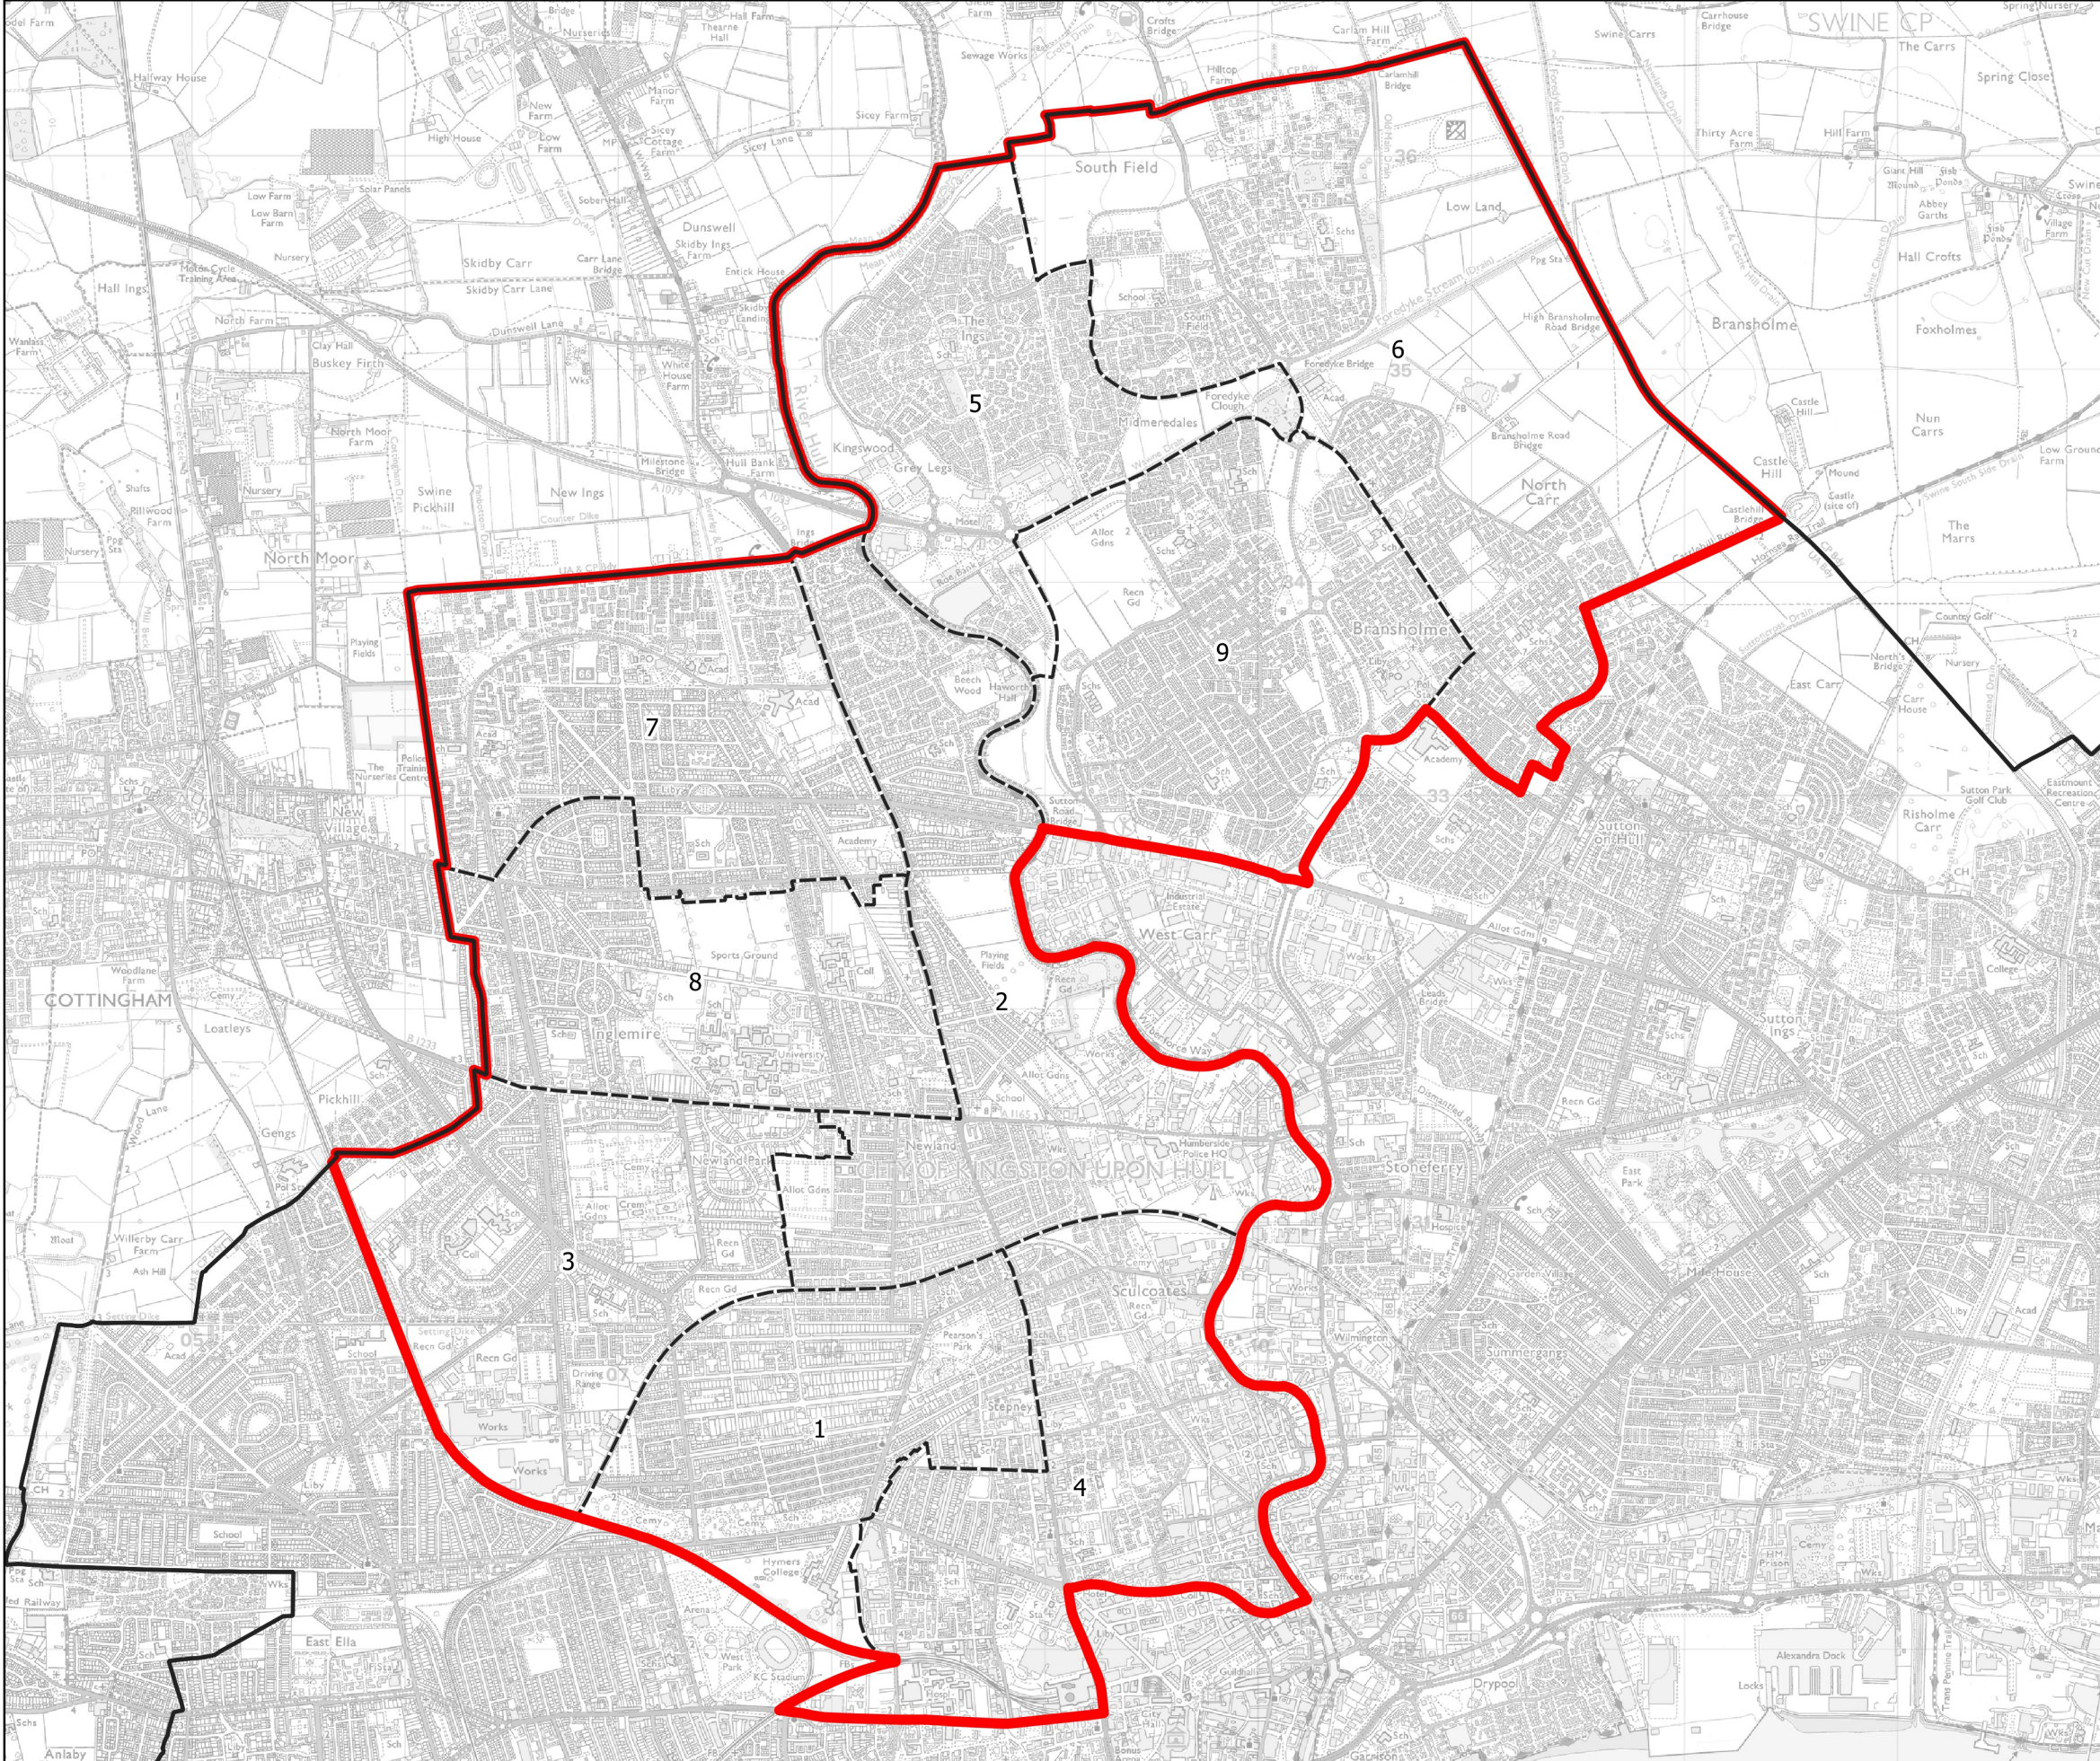

Boundary Commission for England - Initial Proposals for the Yorkshire and the Humber Region

Kingston upon Hull North Borough Constituency - Electorate 72,020

Wards:

- 1 Avenue
- 2 Beverley & Newland
- 3 Bricknell
- 4 Central
- 5 Kingswood
- 6 North Carr
- 7 Orchard Park
- 8 University
- 9 West Carr

Constituency

Local Authorities

Wards

0 0.4 0.8 km

© Crown copyright and database rights 2021 OS 100018289. You are permitted to use this data solely to enable you to respond to, or interact with, the organisation that provided you with the data. You are not permitted to copy, sub-license, distribute or sell any of this data to third parties in any form. Third party rights to enforce the terms of this licence shall be reserved to OS.