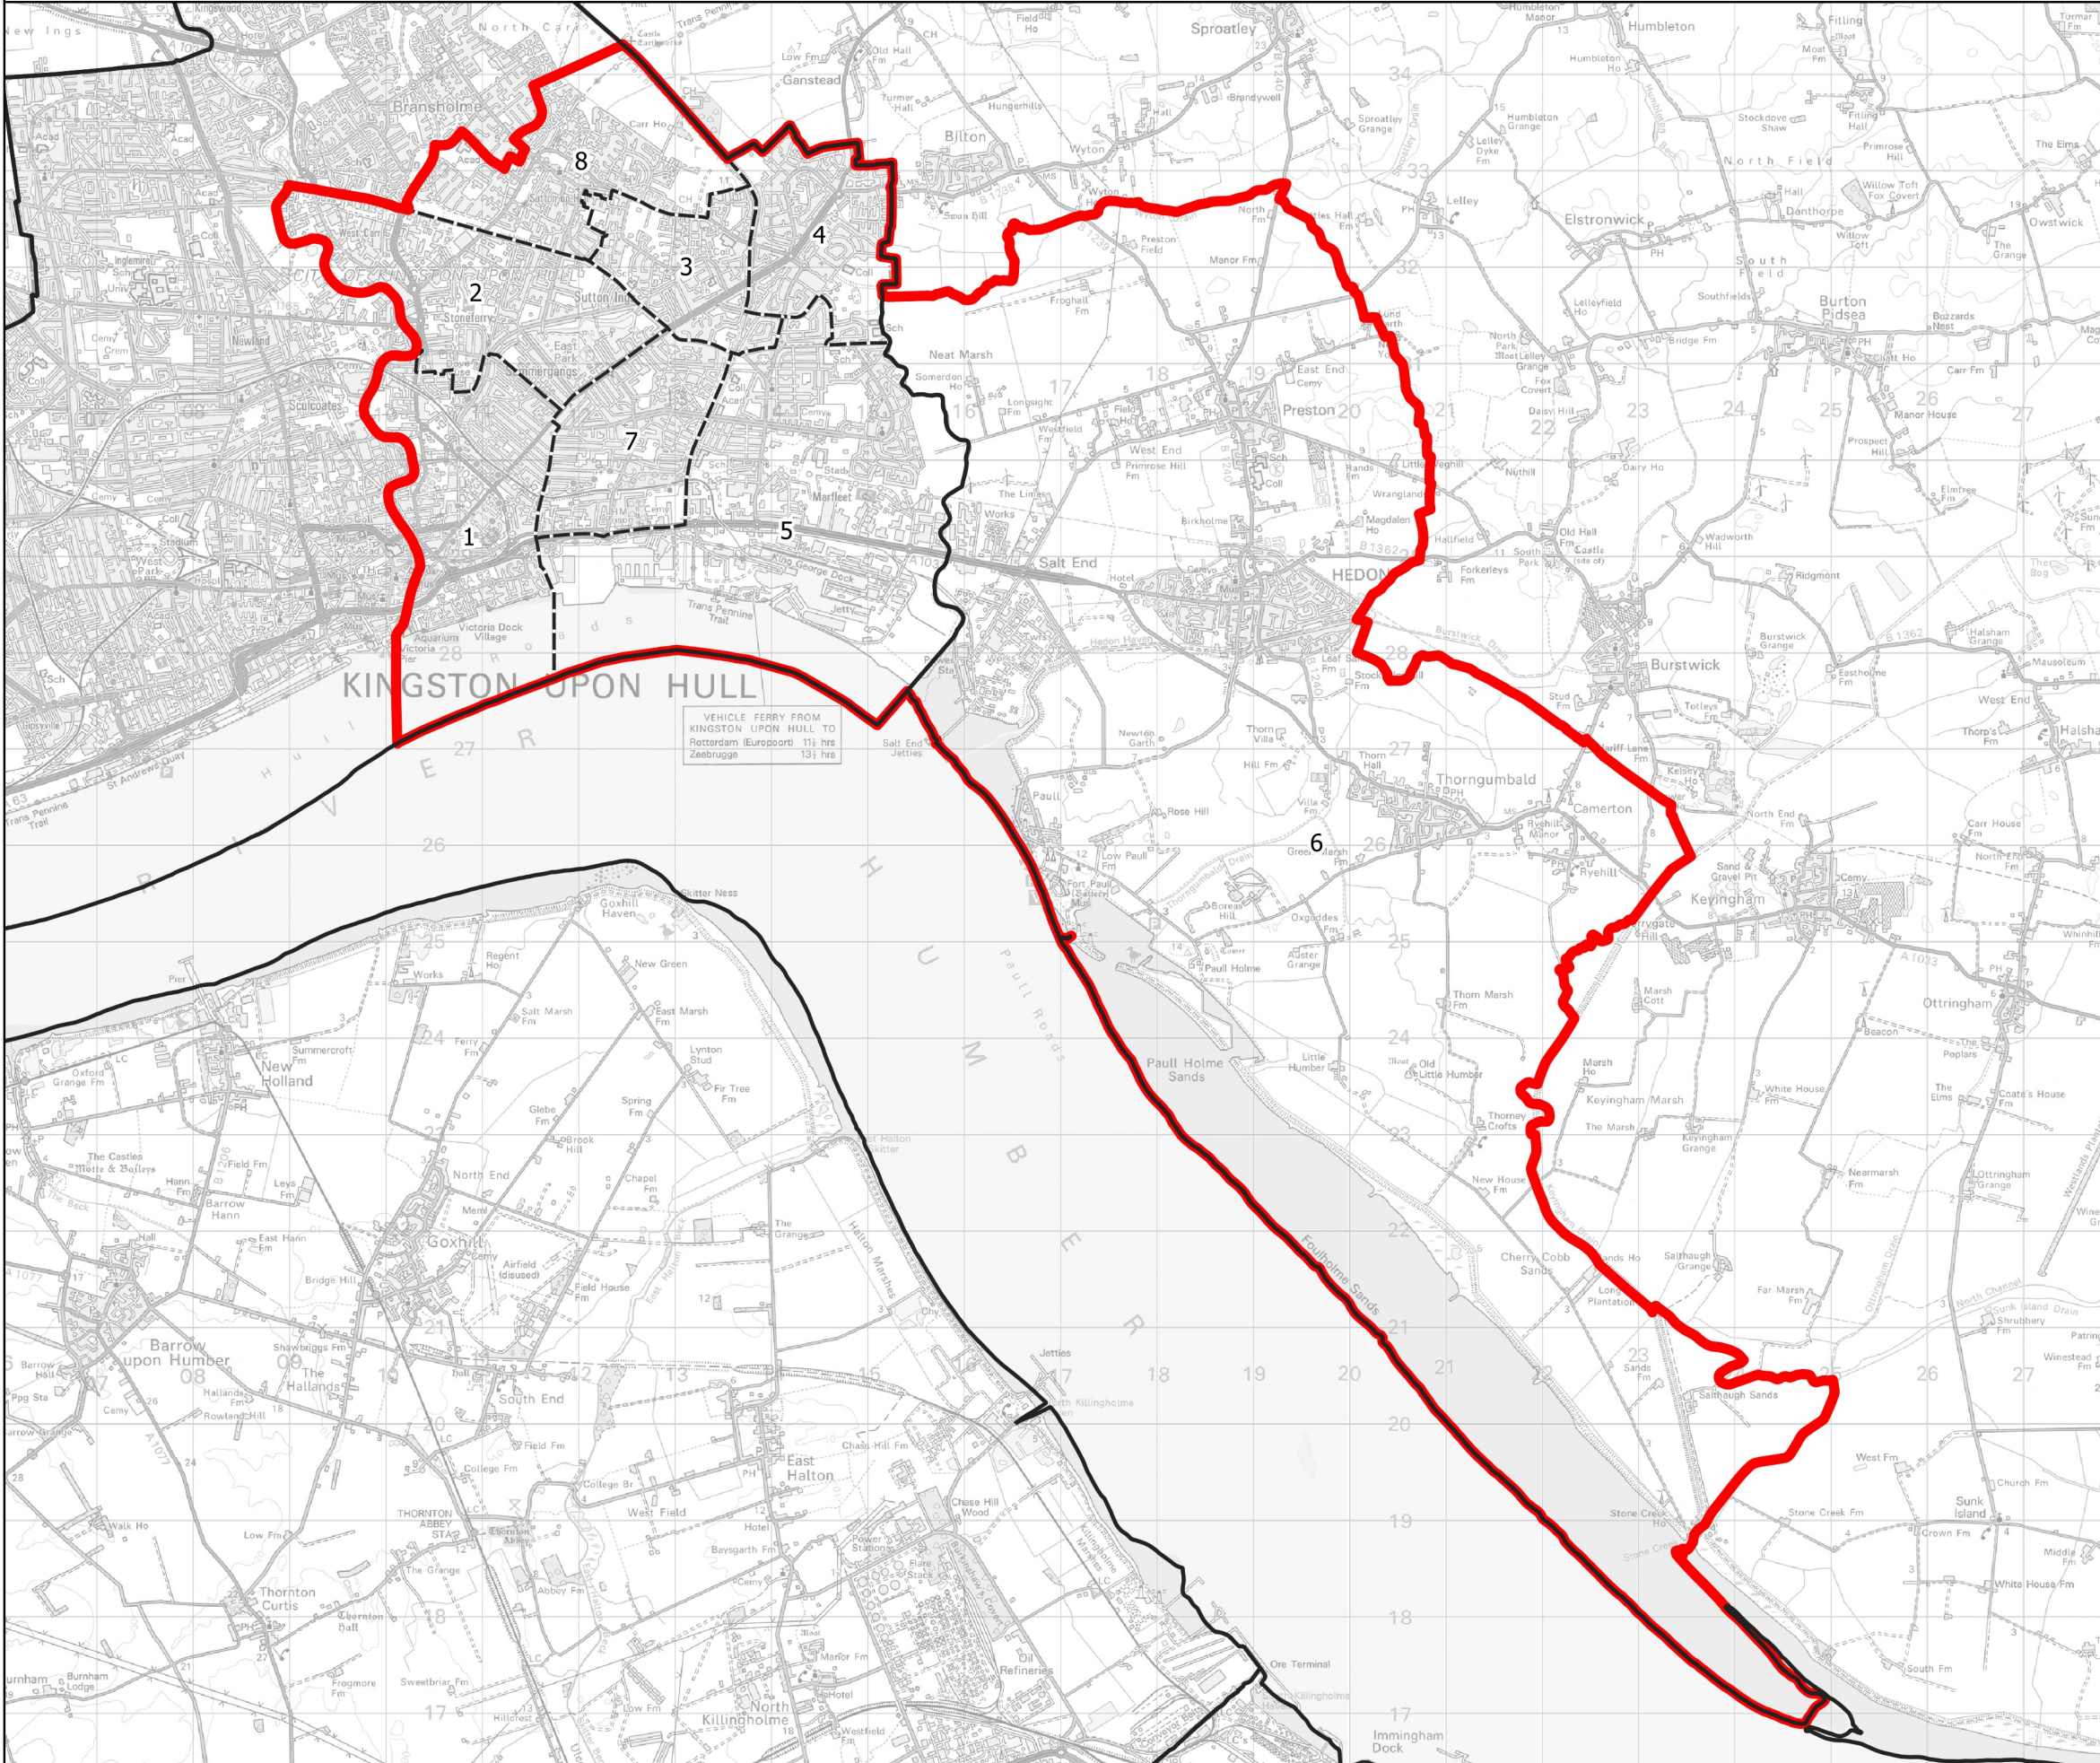

Boundary Commission for England - Initial Proposals for the Yorkshire and the Humber Region

Kingston upon Hull East County Constituency - Electorate 74,444

- Wards:
- 1 Drypool
 - 2 Holderness
 - 3 Ings
 - 4 Longhill & Bilton Grange
 - 5 Marfleet
 - 6 South West Holderness
 - 7 Southcoates
 - 8 Sutton

Constituency
 Local Authorities
 Wards

0 1 2 km

© Crown copyright and database rights 2021 OS 100018289. You are permitted to use this data solely to enable you to respond to, or interact with, the organisation that provided you with the data. You are not permitted to copy, sublicense, distribute or sell any of this data to third parties in any form. Third party rights to enforce the terms of this licence shall be reserved to OS.

Kingston upon Hull East County Constituency