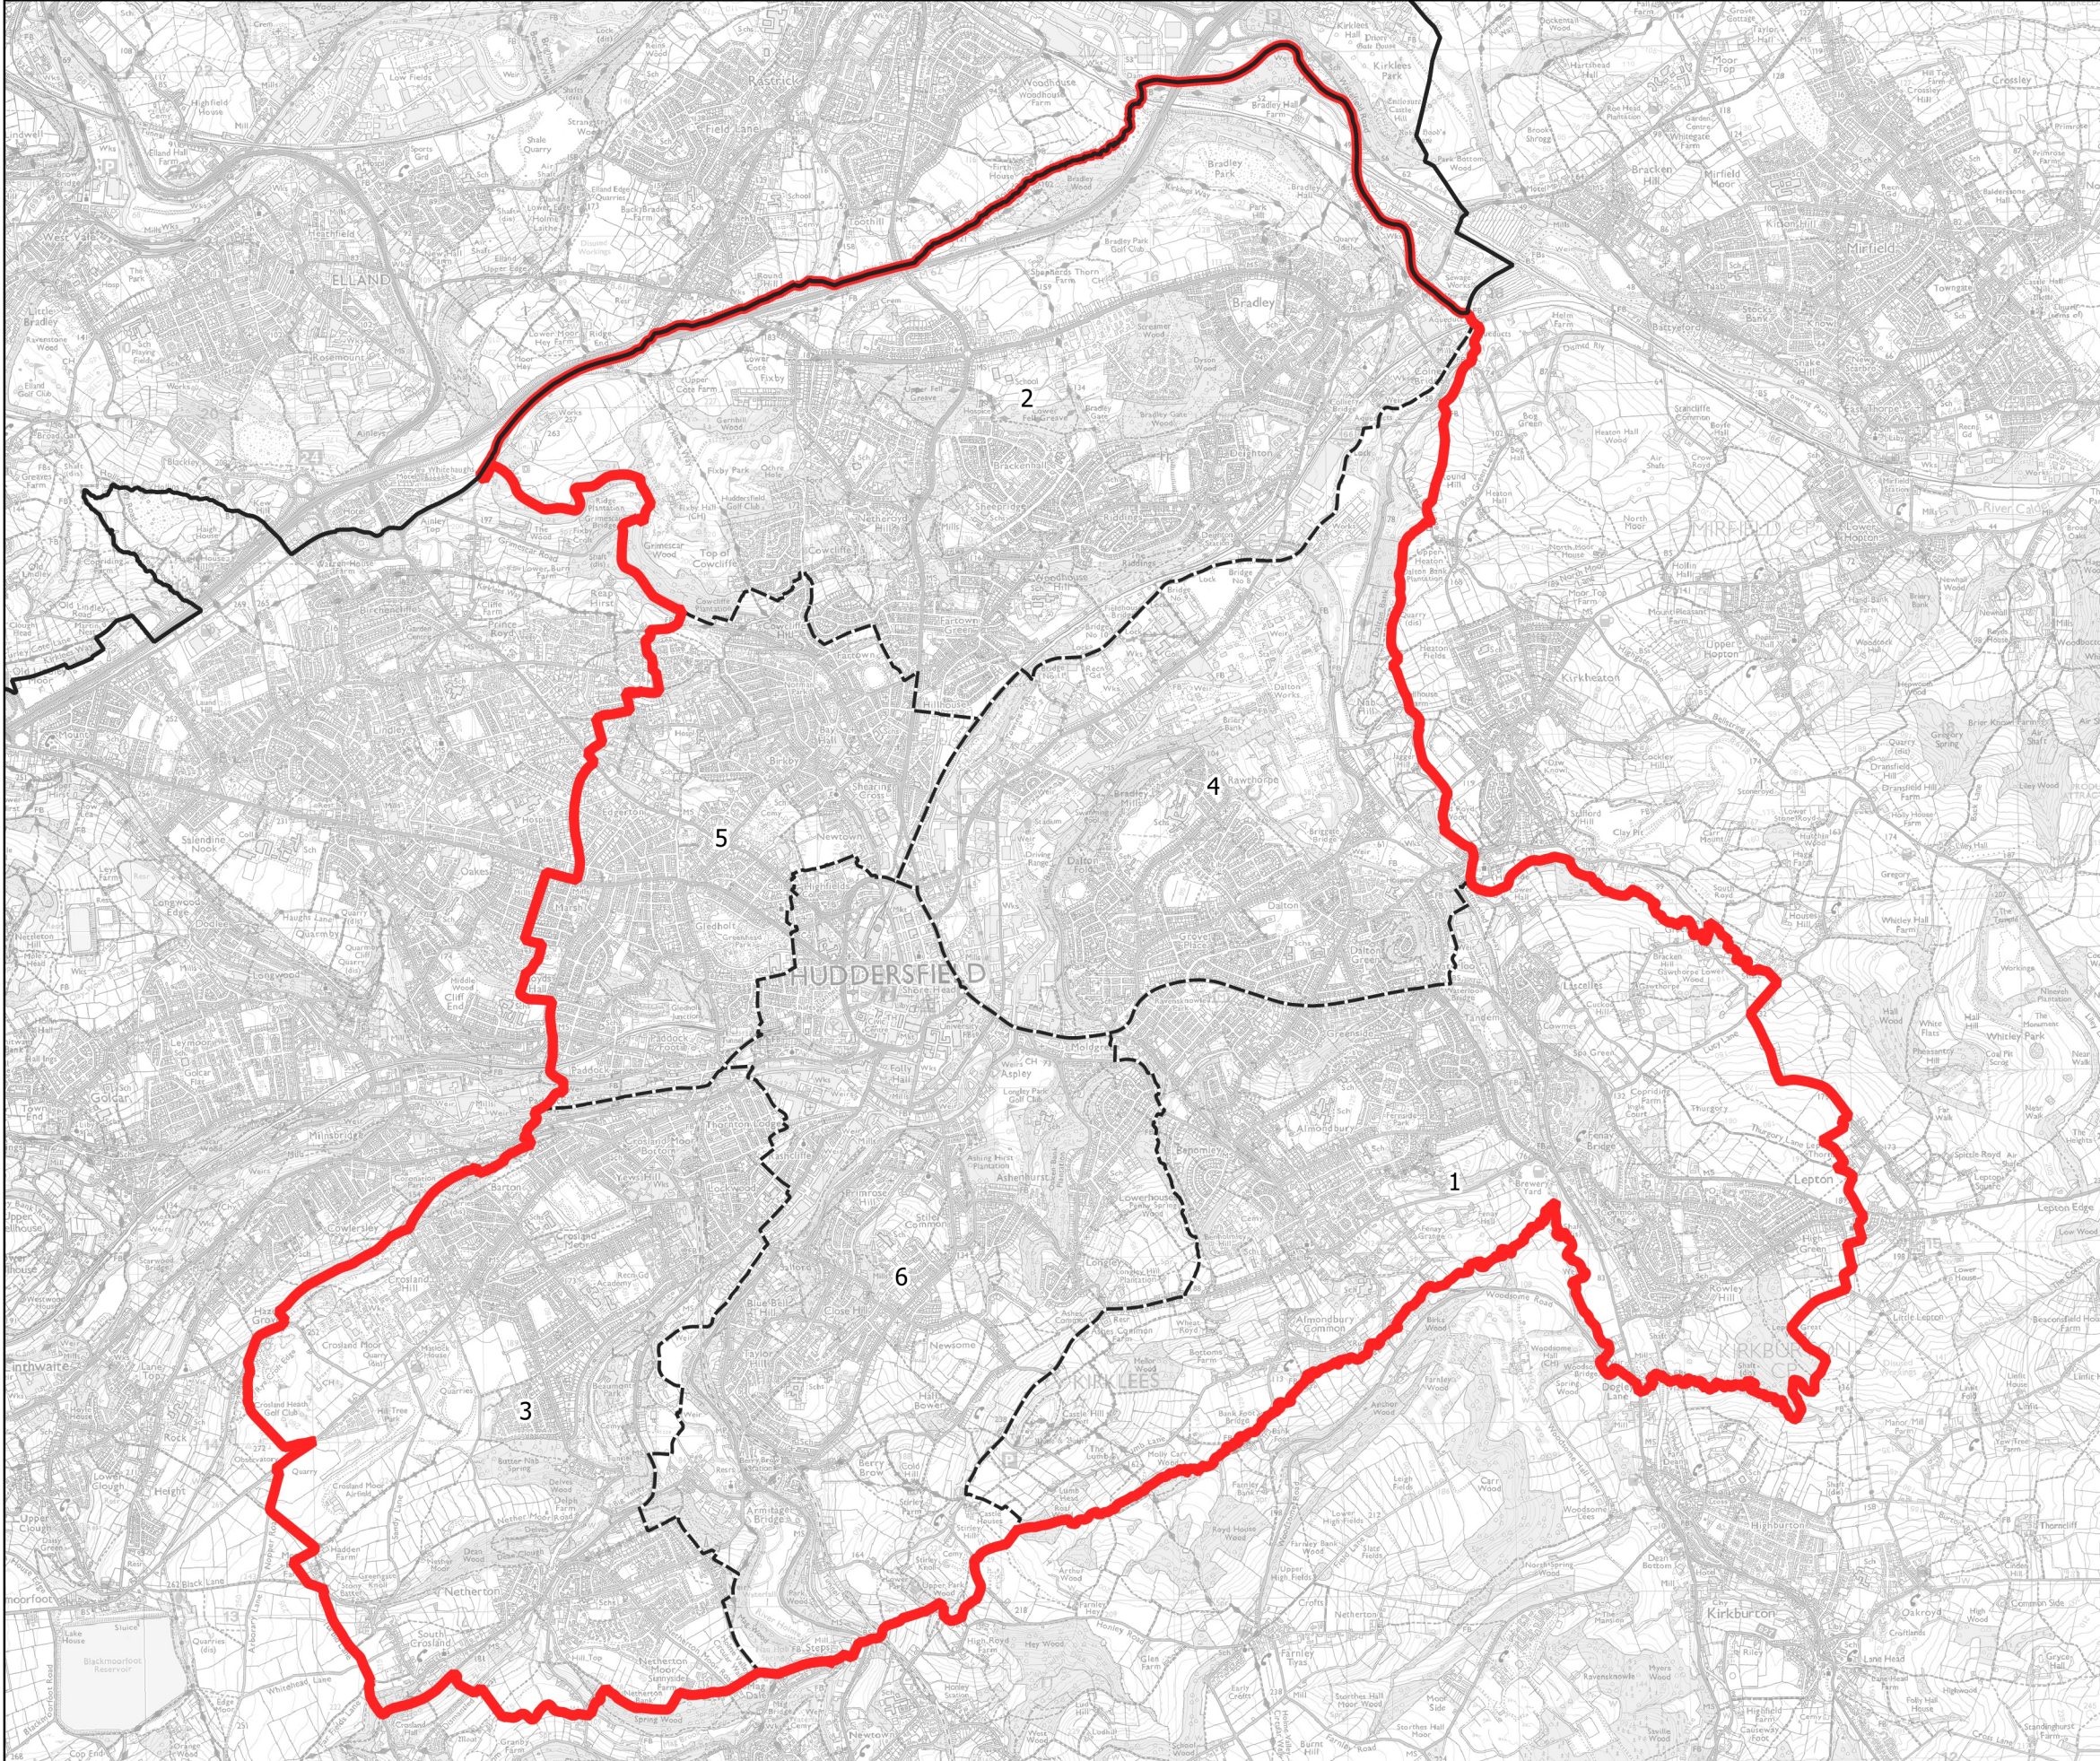

Boundary Commission for England - Initial Proposals for the Yorkshire and the Humber Region

Huddersfield Borough Constituency - Electorate 76,044

Wards:

- 1 Almondbury
- 2 Ashbrow
- 3 Crosland Moor and Netherton
- 4 Dalton (Part)
- 5 Greenhead
- 6 Newsome

Huddersfield Borough Constituency