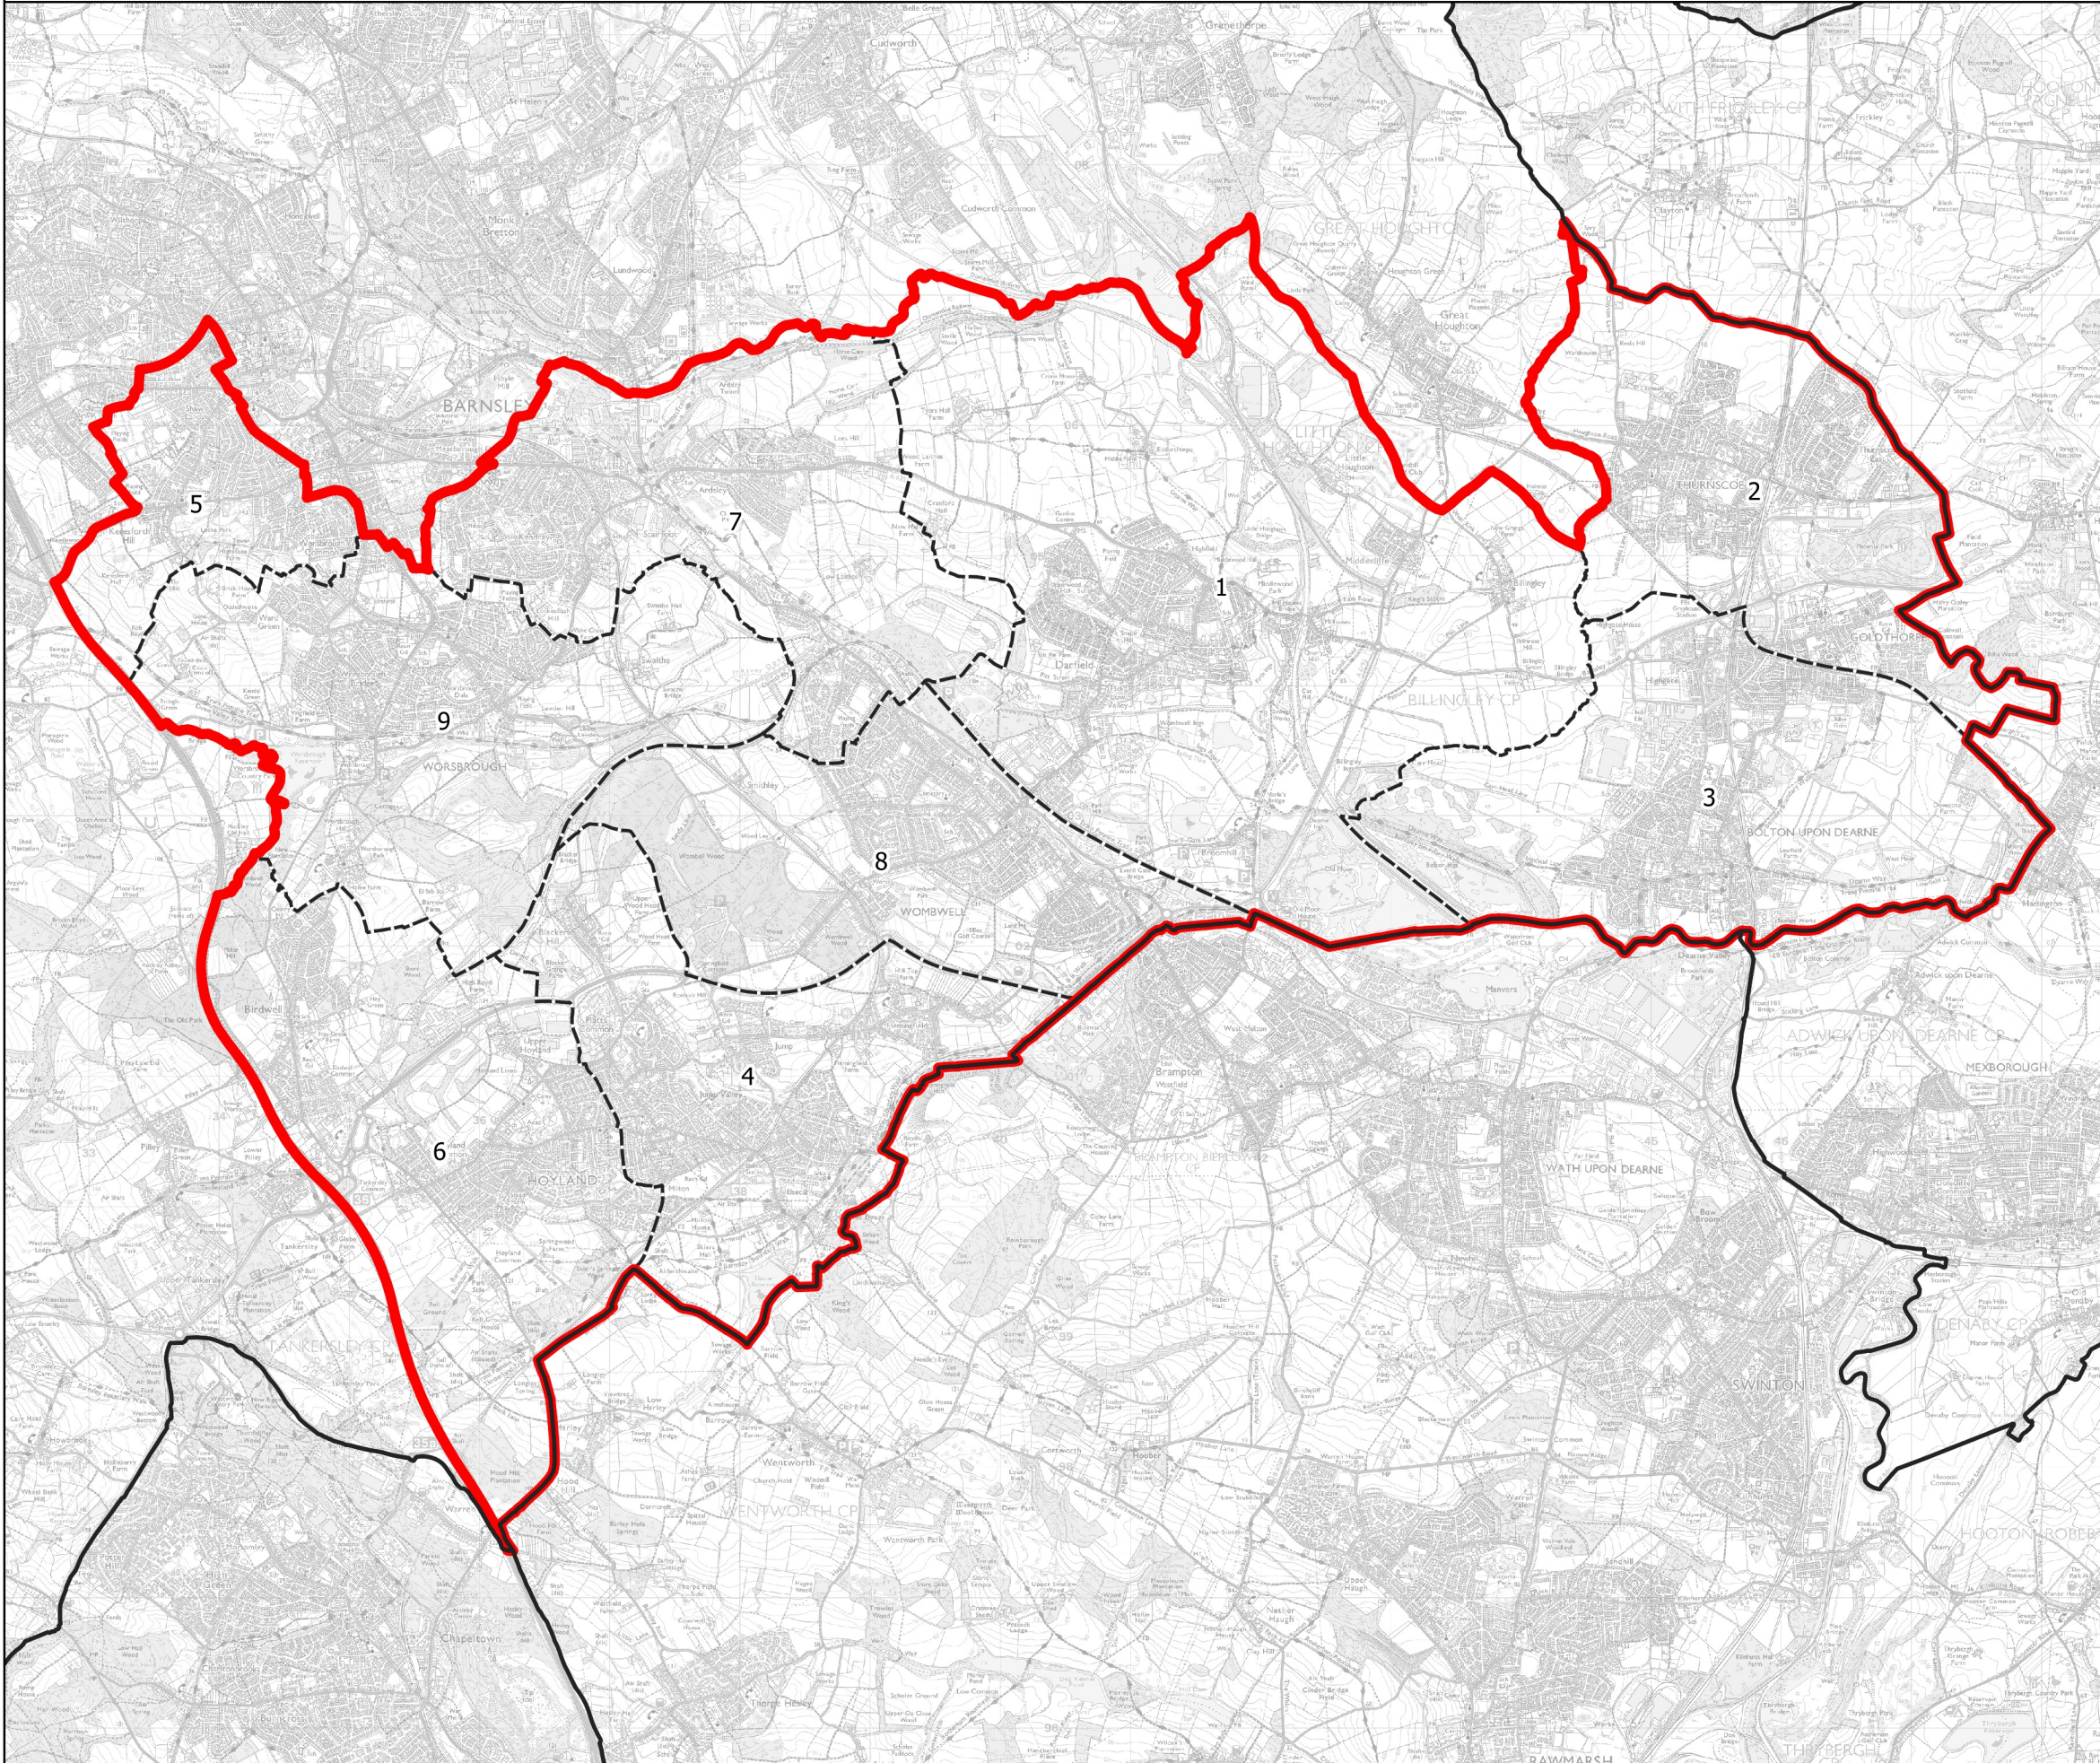

Boundary Commission for England - Initial Proposals for the Yorkshire and the Humber Region

Barnsley South County Constituency - Electorate 75,896

Wards:

- 1 Darfield
- 2 Dearne North
- 3 Dearne South
- 4 Hoyland Milton
- 5 Kingstone
- 6 Rockingham
- 7 Stairfoot
- 8 Wombwell
- 9 Worsbrough

Constituency
 Local Authorities
 Wards

0 0.7 1.4 km

© Crown copyright and database rights 2021 OS 100018289. You are permitted to use this data solely to enable you to respond to, or interact with, the organisation that provided you with the data. You are not permitted to copy, sub-license, distribute or sell any of this data to third parties in any form. Third party rights to enforce the terms of this licence shall be reserved to OS.

Barnsley South County Constituency