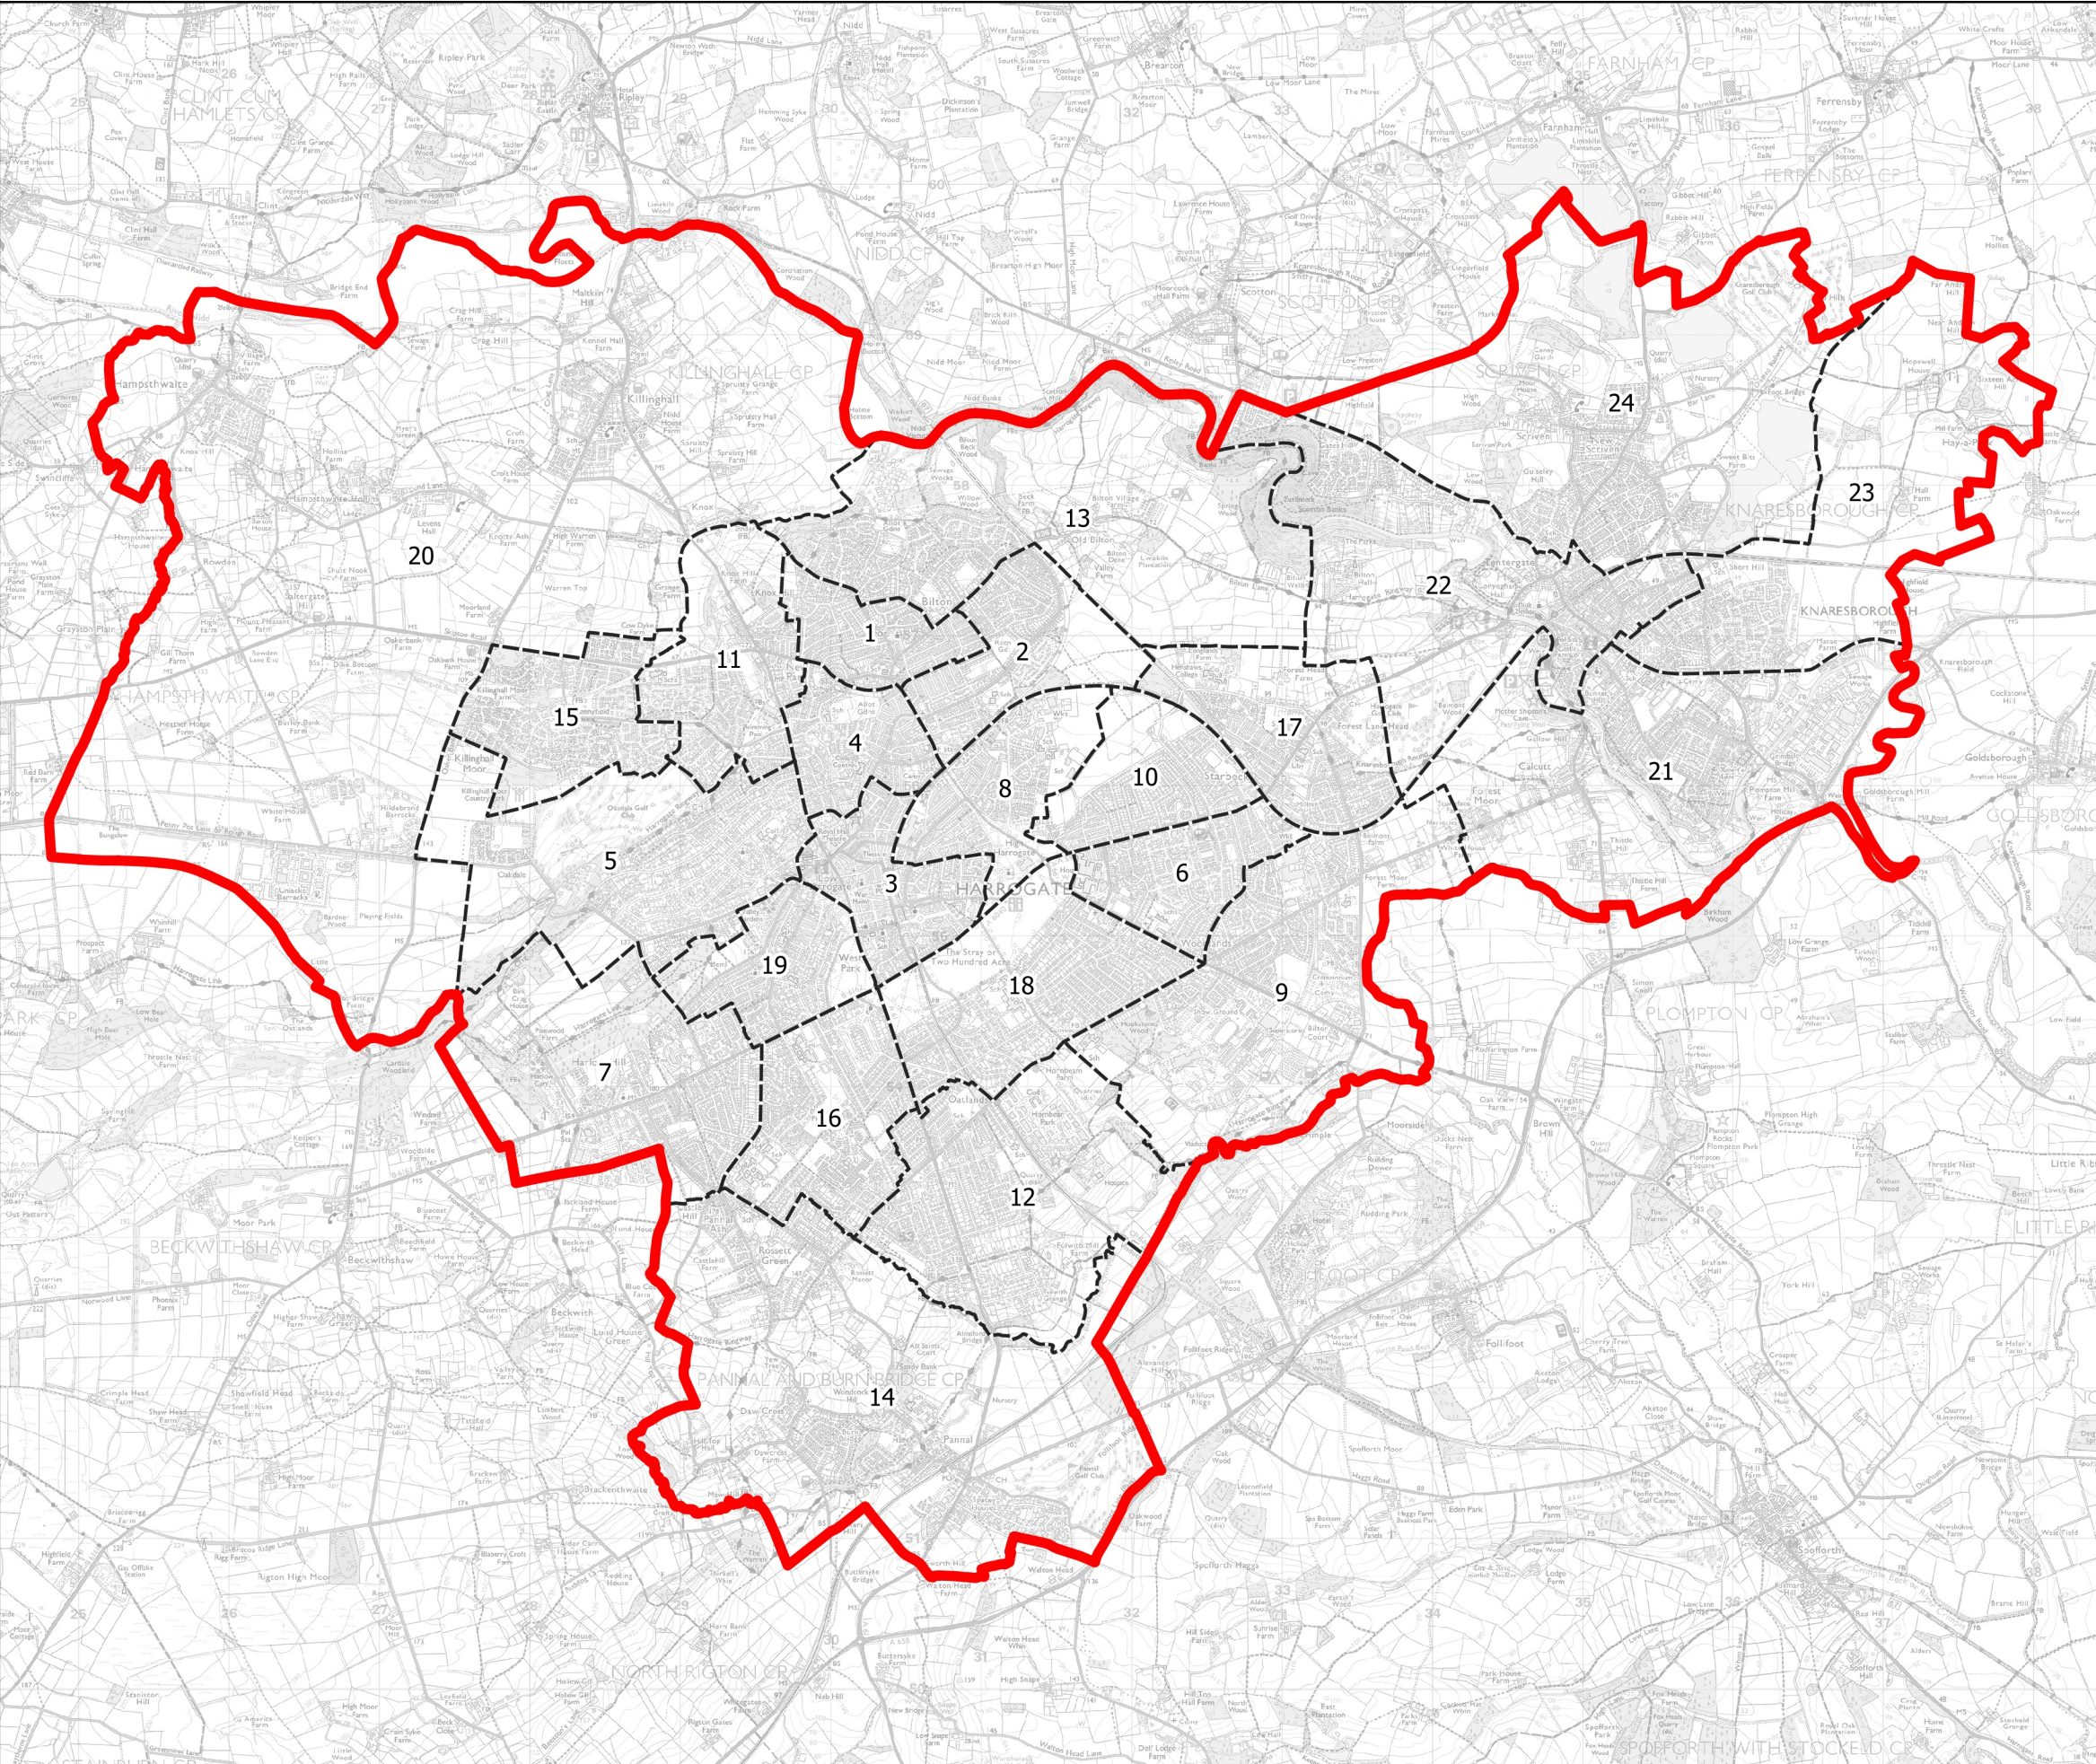

Boundary Commission for England - Initial Proposals for the Yorkshire and the Humber Region

Harrogate and Knaresborough Borough Constituency - Electorate 72,850

- Wards:
- 1 Harrogate Bilton Grange
 - 2 Harrogate Bilton Woodfield
 - 3 Harrogate Central
 - 4 Harrogate Coppice Valley
 - 5 Harrogate Duchy
 - 6 Harrogate Fairfax
 - 7 Harrogate Harlow
 - 8 Harrogate High Harrogate
 - 9 Harrogate Hookstone
 - 10 Harrogate Kingsley
 - 11 Harrogate New Park
 - 12 Harrogate Oatlands
 - 13 Harrogate Old Bilton
 - 14 Harrogate Pannal
 - 15 Harrogate Saltergate
 - 16 Harrogate St. Georges
 - 17 Harrogate Starbeck
 - 18 Harrogate Stray
 - 19 Harrogate Valley Gardens
 - 20 Killinghall & Hampsthwaite
 - 21 Knaresborough Aspin & Calcutt
 - 22 Knaresborough Castle
 - 23 Knaresborough Eastfield
 - 24 Knaresborough Scriven Park

Harrogate and Knaresborough Borough Constituency