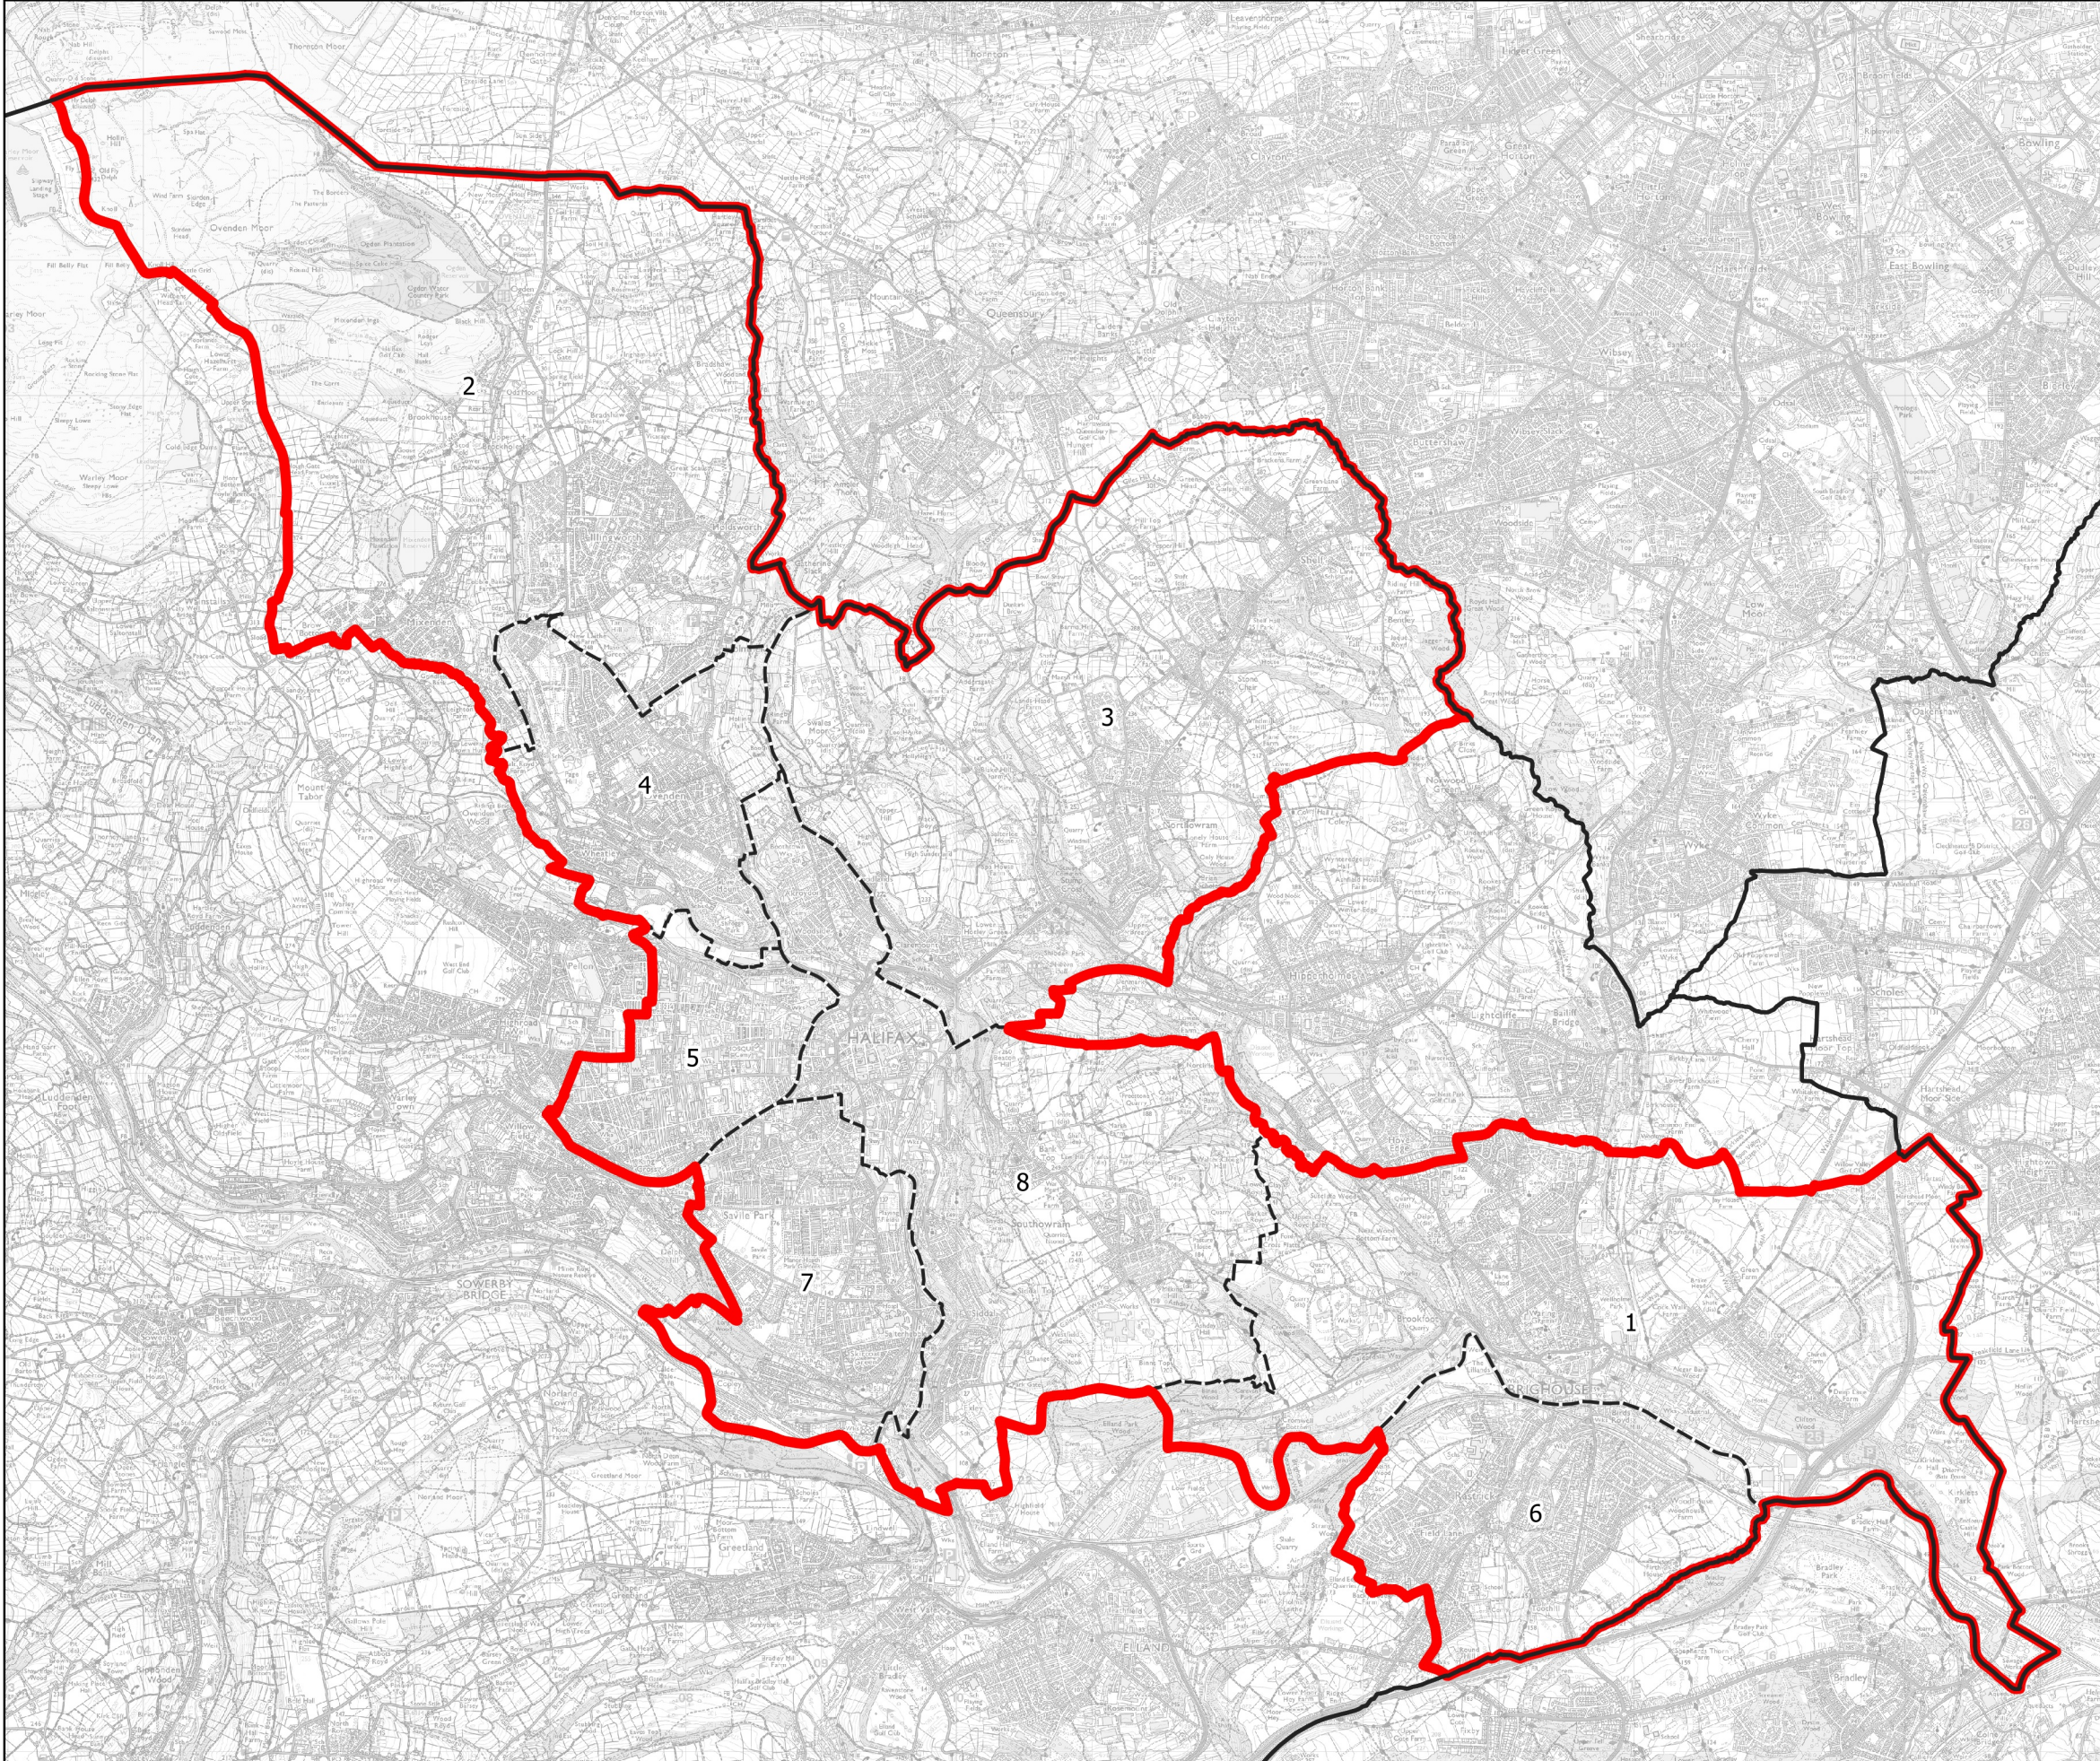

# Boundary Commission for England - Initial Proposals for the Yorkshire and the Humber Region

## Halifax County Constituency - Electorate 70,802

Wards:

- 1 Brighouse
- 2 Illingworth and Mixenden
- 3 Northowram and Shelf
- 4 Ovenden
- 5 Park
- 6 Rastrick
- 7 Skircoat
- 8 Town

- Constituency
- Local Authorities
- Wards

0 0.7 1.4 km

© Crown copyright and database rights 2021 OS 100018289. You are permitted to use this data solely to enable you to respond to, or interact with, the organisation that provided you with the data. You are not permitted to copy, sub-licence, distribute or sell any of this data to third parties in any form. Third party rights to enforce the terms of this licence shall be reserved to OS.

Halifax County Constituency