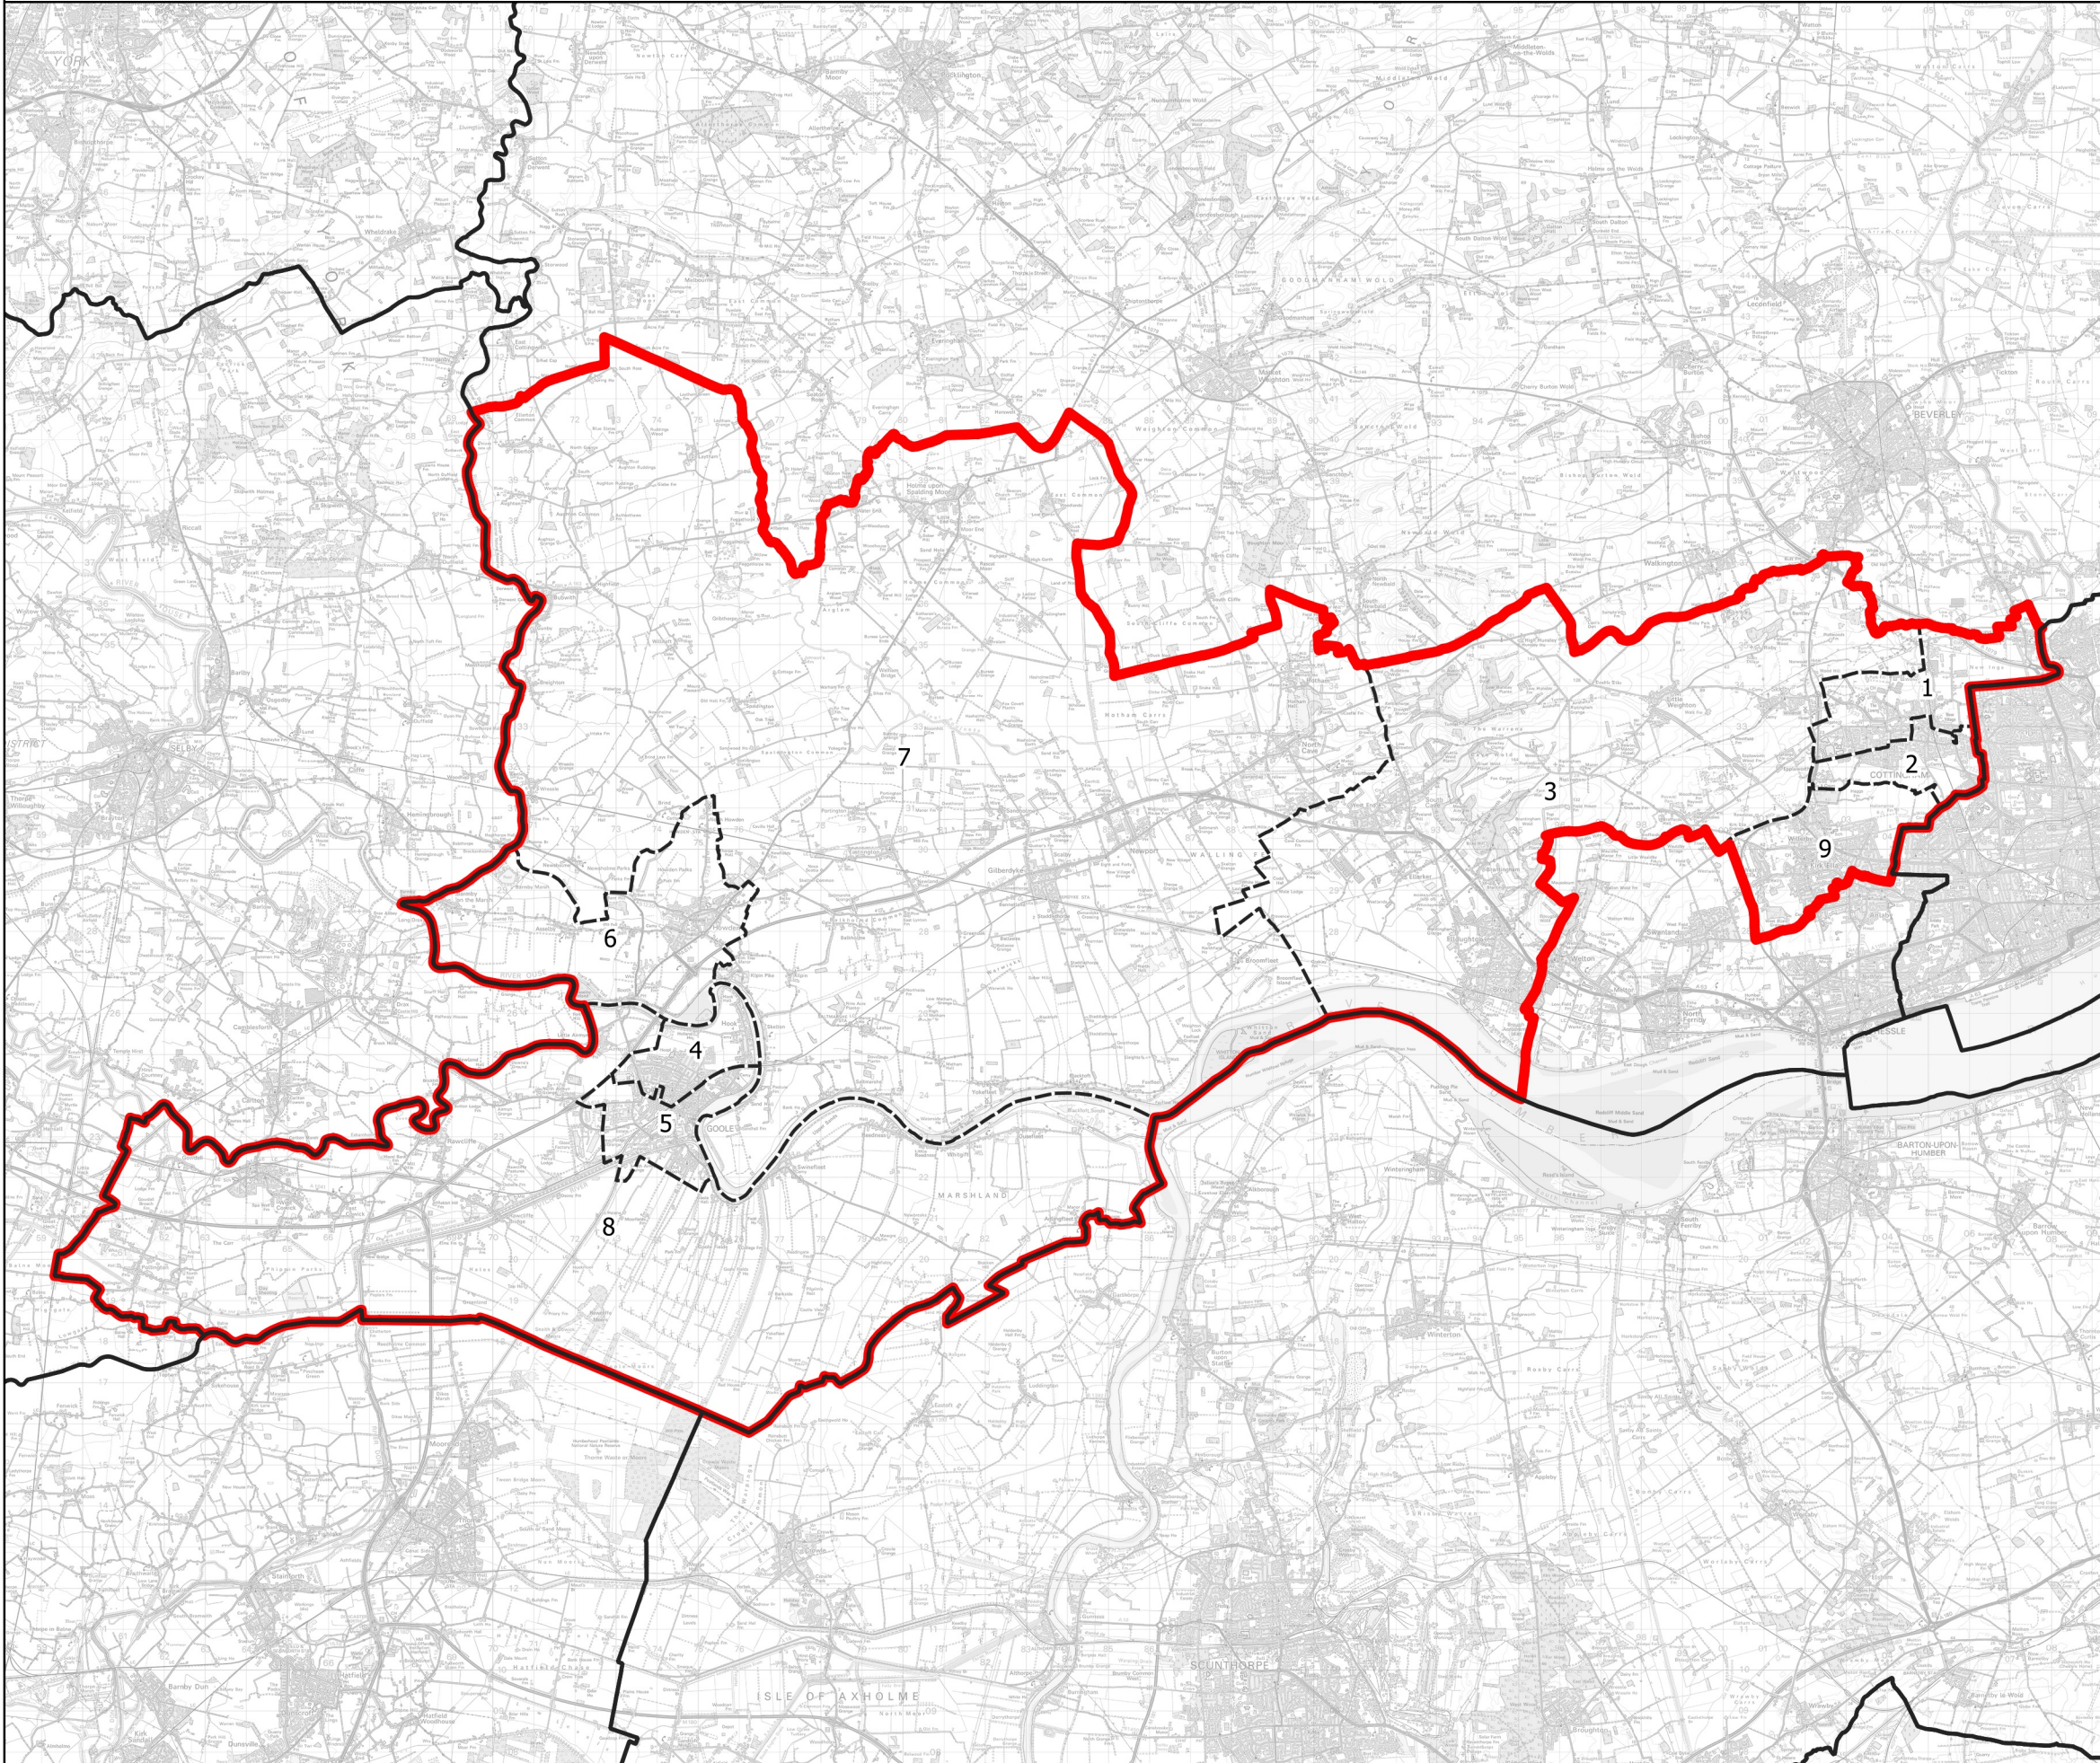

# Boundary Commission for England - Initial Proposals for the Yorkshire and the Humber Region

## Goole and Haltemprice County Constituency - Electorate 76,015

Wards:

- 1 Cottingham North
- 2 Cottingham South
- 3 Dale
- 4 Goole North
- 5 Goole South
- 6 Howden
- 7 Howdenshire
- 8 Snaith, Airmyn, Rawcliffe and Marshland
- 9 Willerby and Kirk Ella

Constituency  
 Local Authorities  
 Wards

0 2 4 km

© Crown copyright and database rights 2021 OS 100018289. You are permitted to use this data solely to enable you to respond to, or interact with, the organisation that provided you with the data. You are not permitted to copy, sub-license, distribute or sell any of this data to third parties in any form. Third party rights to enforce the terms of this licence shall be reserved to OS.

Goole and Haltemprice County Constituency