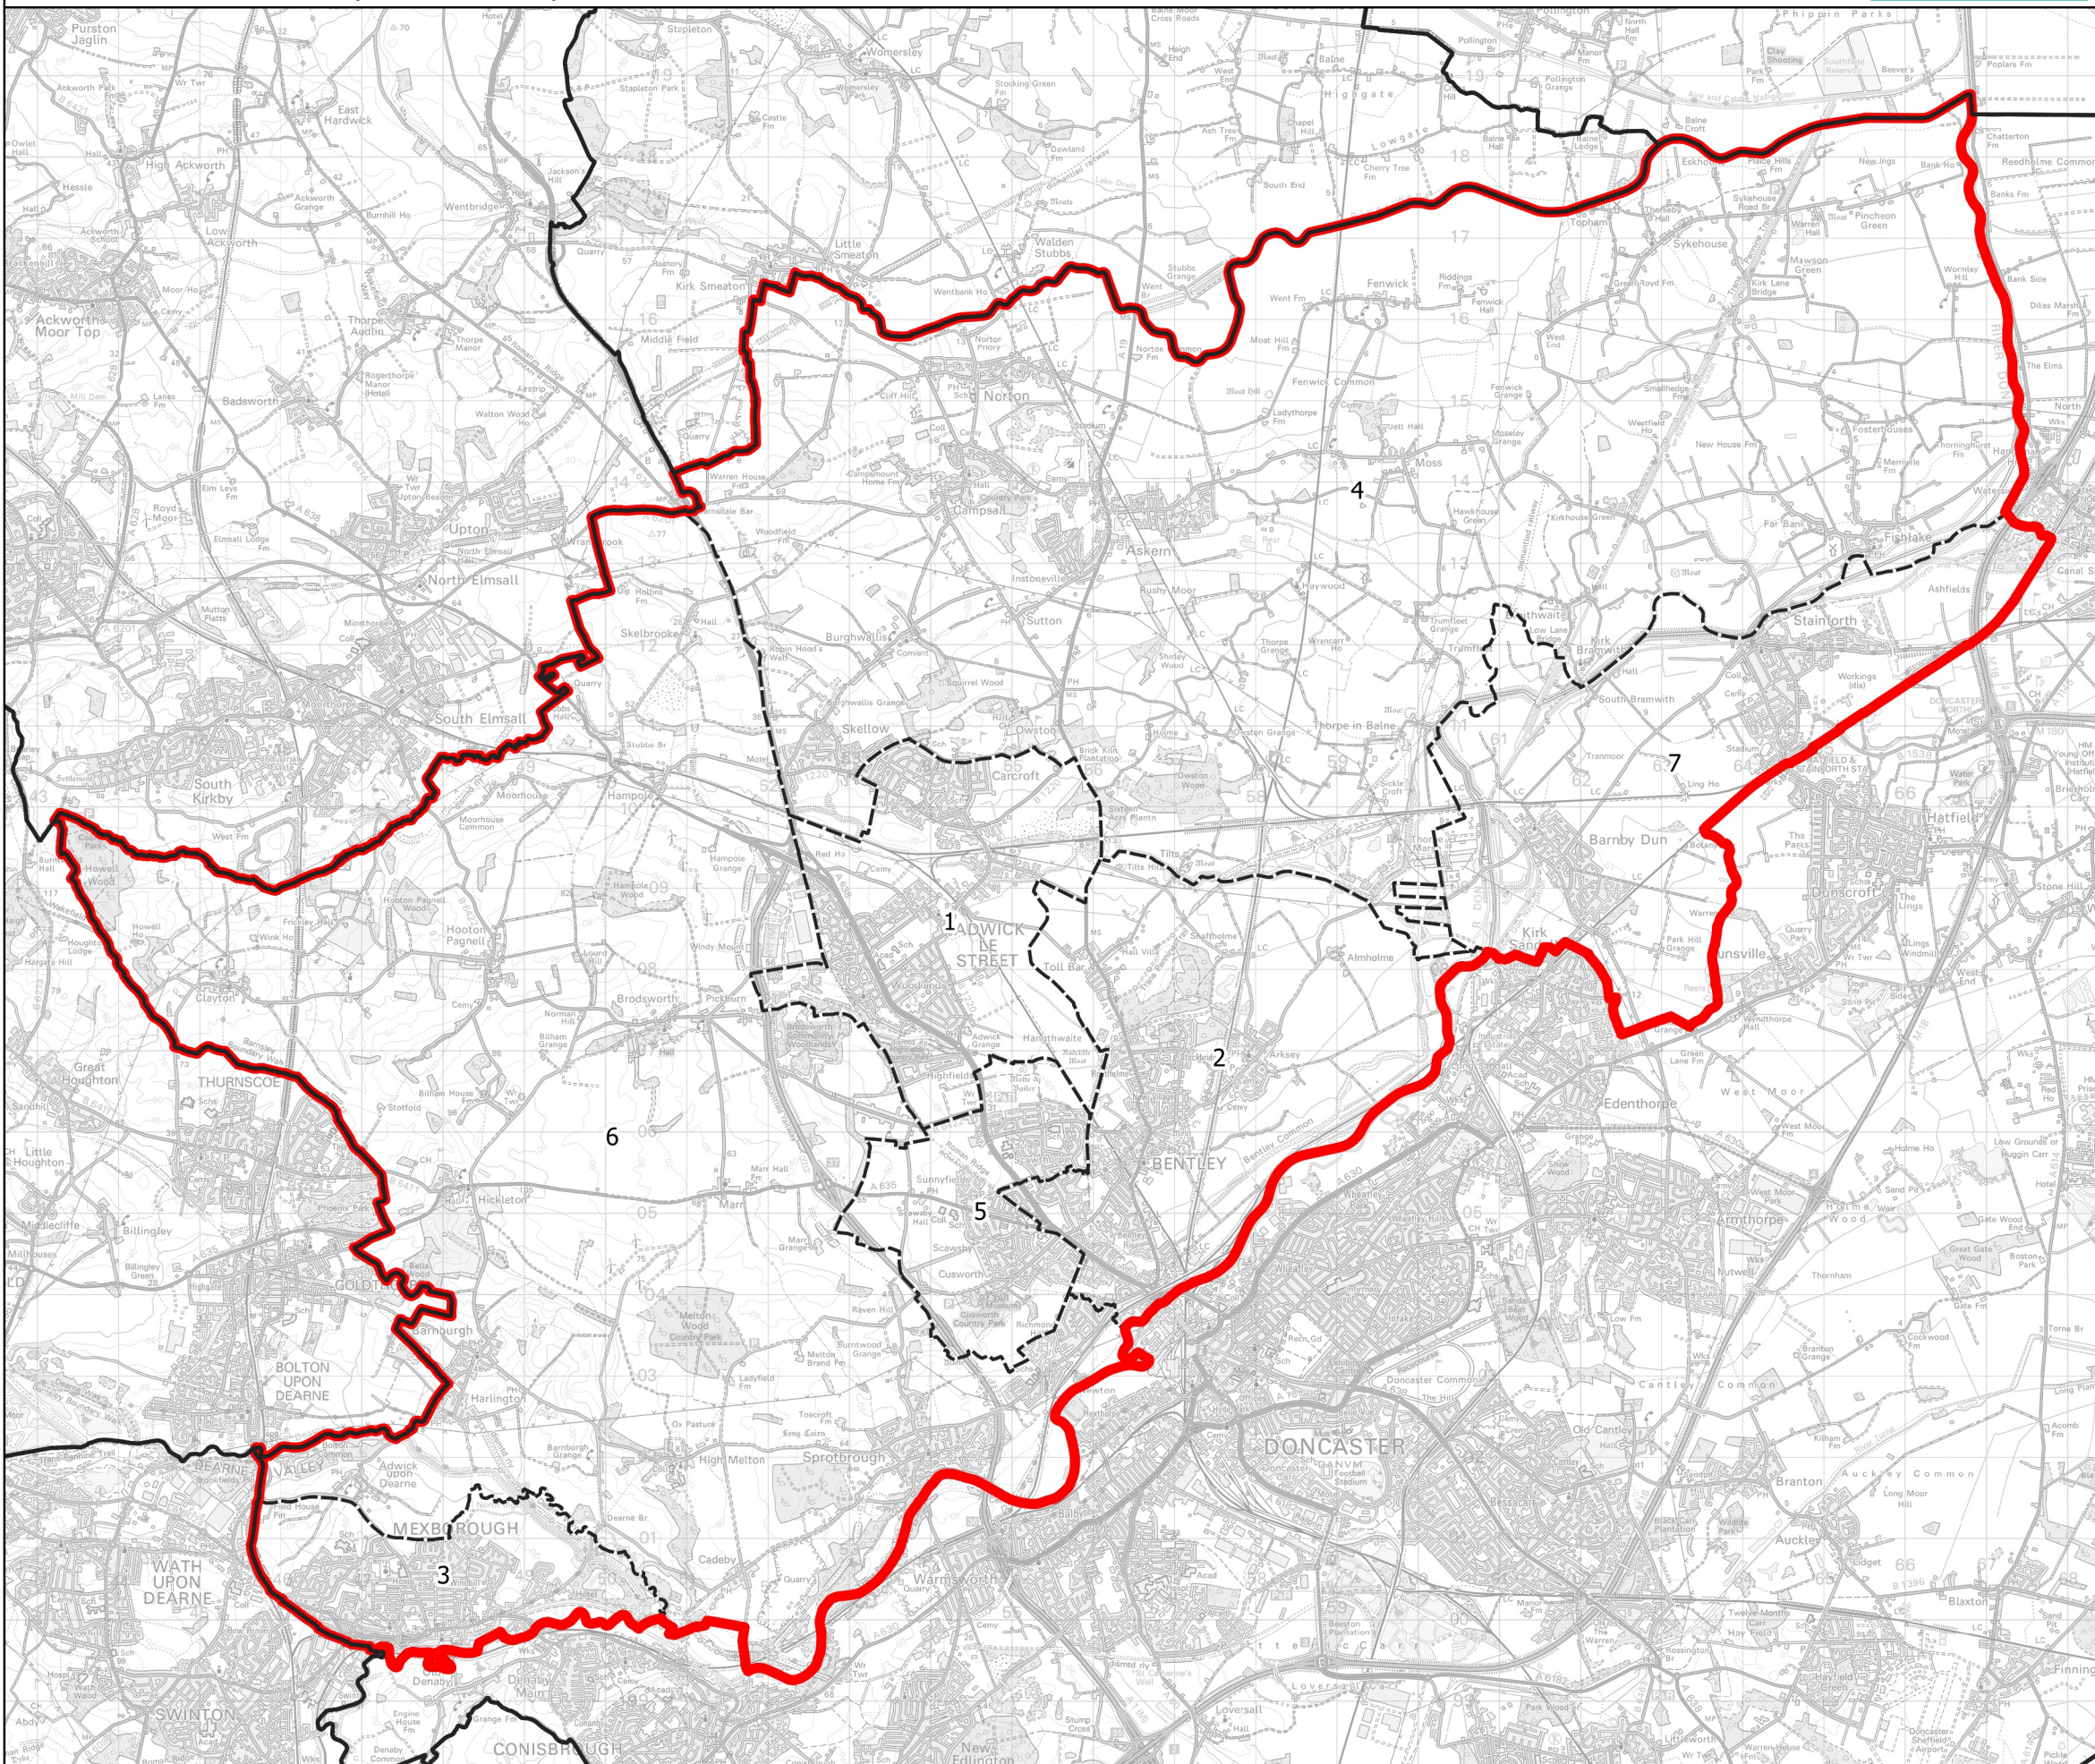

Boundary Commission for England - Initial Proposals for the Yorkshire and the Humber Region

Doncaster North County Constituency - Electorate 71,739

- Wards:
- 1 Adwick le Street & Carcroft
 - 2 Bentley
 - 3 Mexborough
 - 4 Norton & Askern
 - 5 Roman Ridge
 - 6 Sprotbrough
 - 7 Stainforth & Barnby Dun

Doncaster North County Constituency