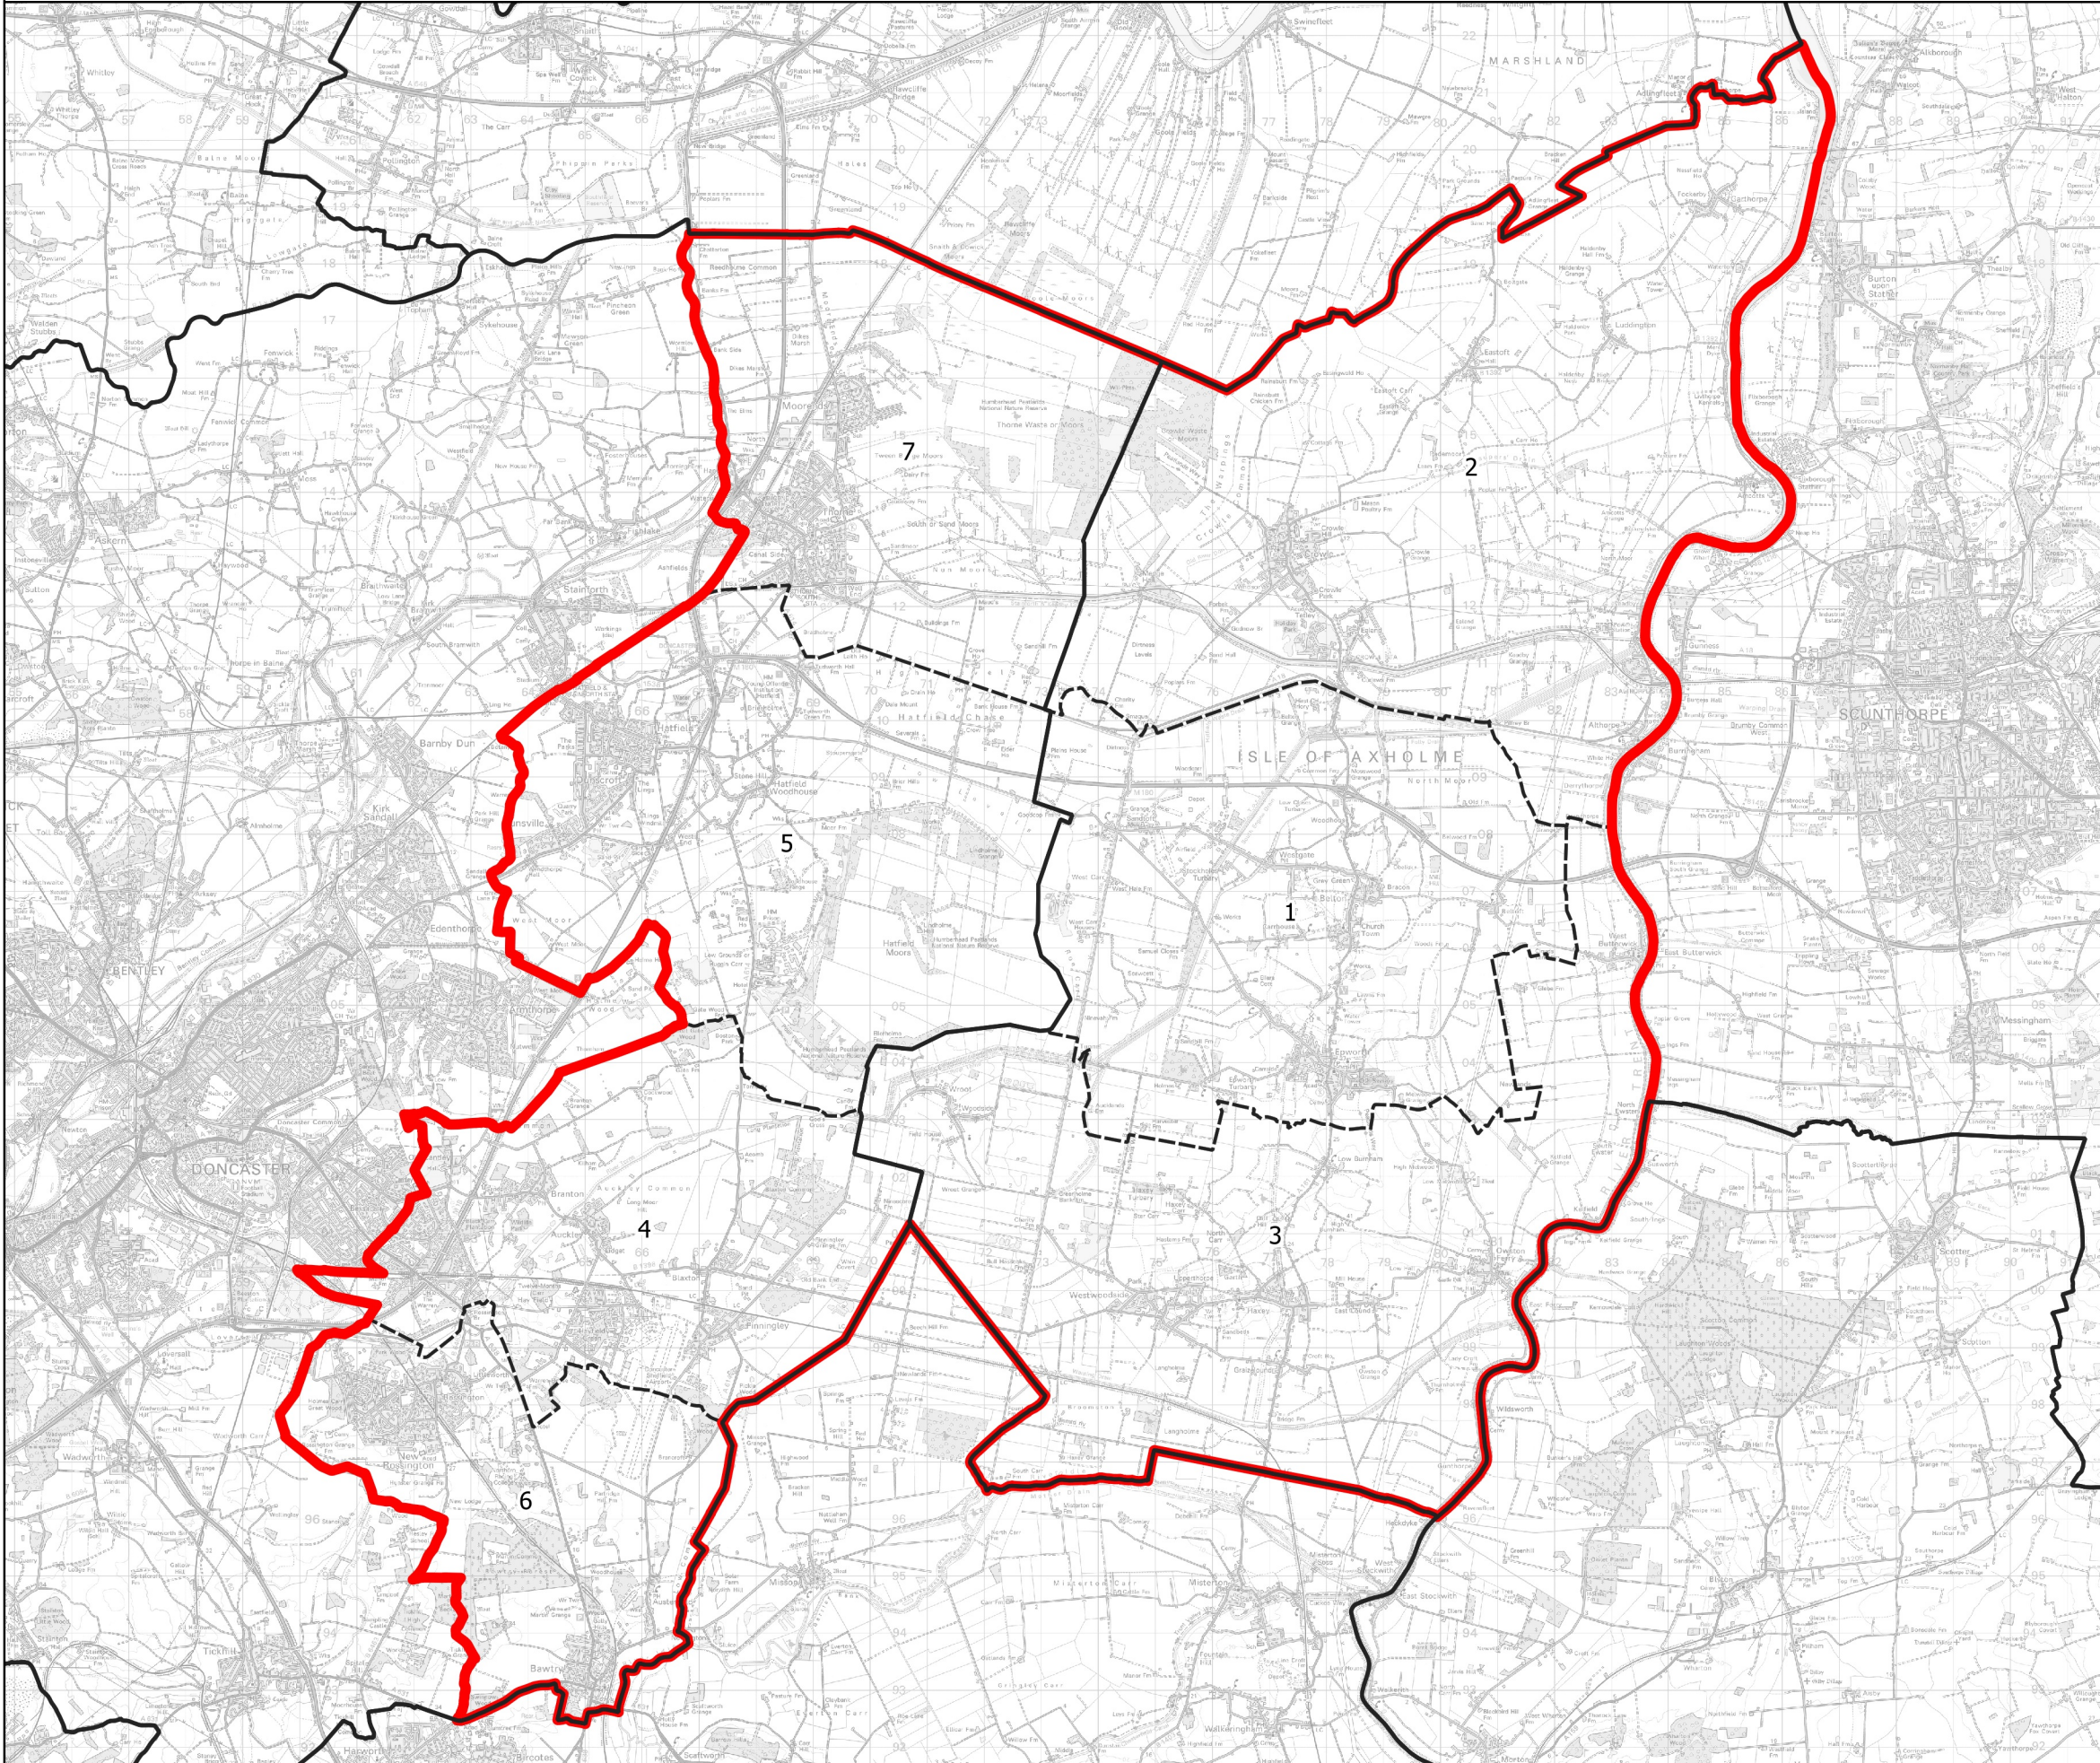

Boundary Commission for England - Initial Proposals for the Yorkshire and the Humber Region

Doncaster East and Axholme County Constituency - Electorate 70,113

- Wards:
- 1 Axholme Central
 - 2 Axholme North
 - 3 Axholme South
 - 4 Finningley
 - 5 Hatfield
 - 6 Rossington & Bawtry
 - 7 Thorne & Moorends

Doncaster East and Axholme County Constituency