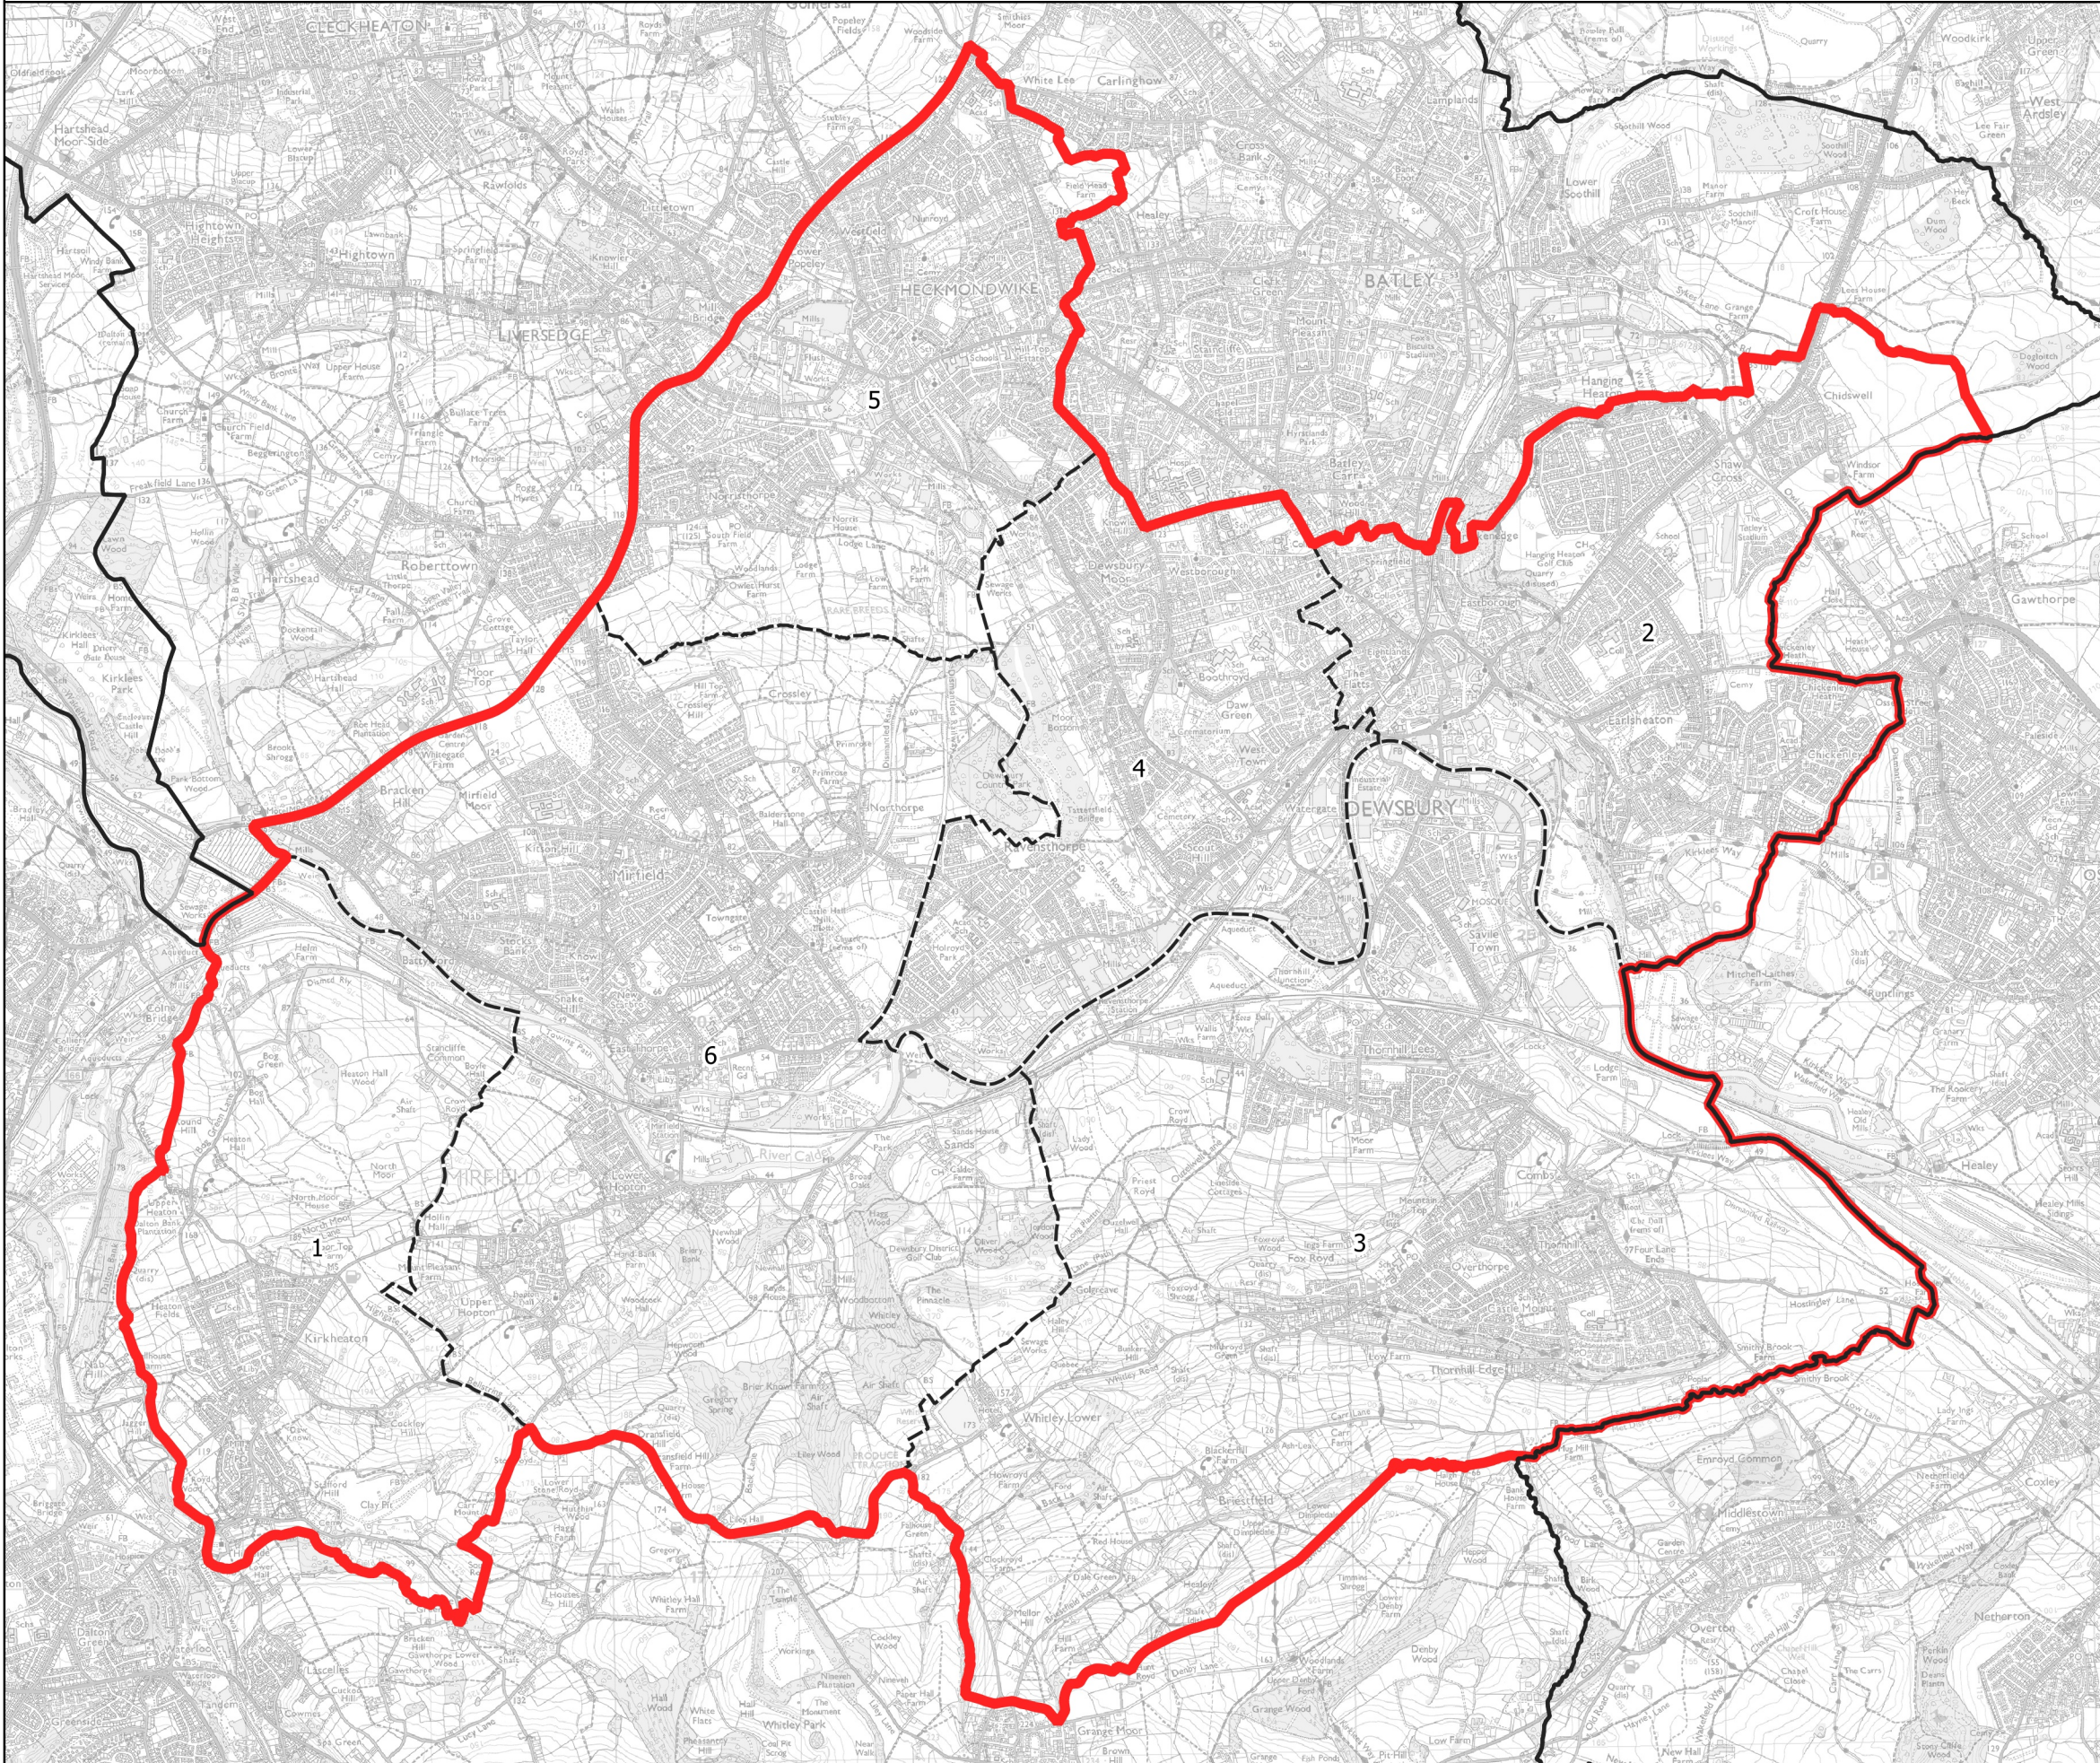

Boundary Commission for England - Initial Proposals for the Yorkshire and the Humber Region

Dewsbury Borough Constituency - Electorate 72,675

Wards:

- 1 Dalton (Part)
- 2 Dewsbury East
- 3 Dewsbury South
- 4 Dewsbury West
- 5 Heckmondwike
- 6 Mirfield

-  Constituency
-  Local Authorities
-  Wards

0 0.5 1 km

© Crown copyright and database rights 2021 OS 100018289. You are permitted to use this data solely to enable you to respond to, or interact with, the organisation that provided you with the data. You are not permitted to copy, sub-licence, distribute or sell any of this data to third parties in any form. Third party rights to enforce the terms of this licence shall be reserved to OS.