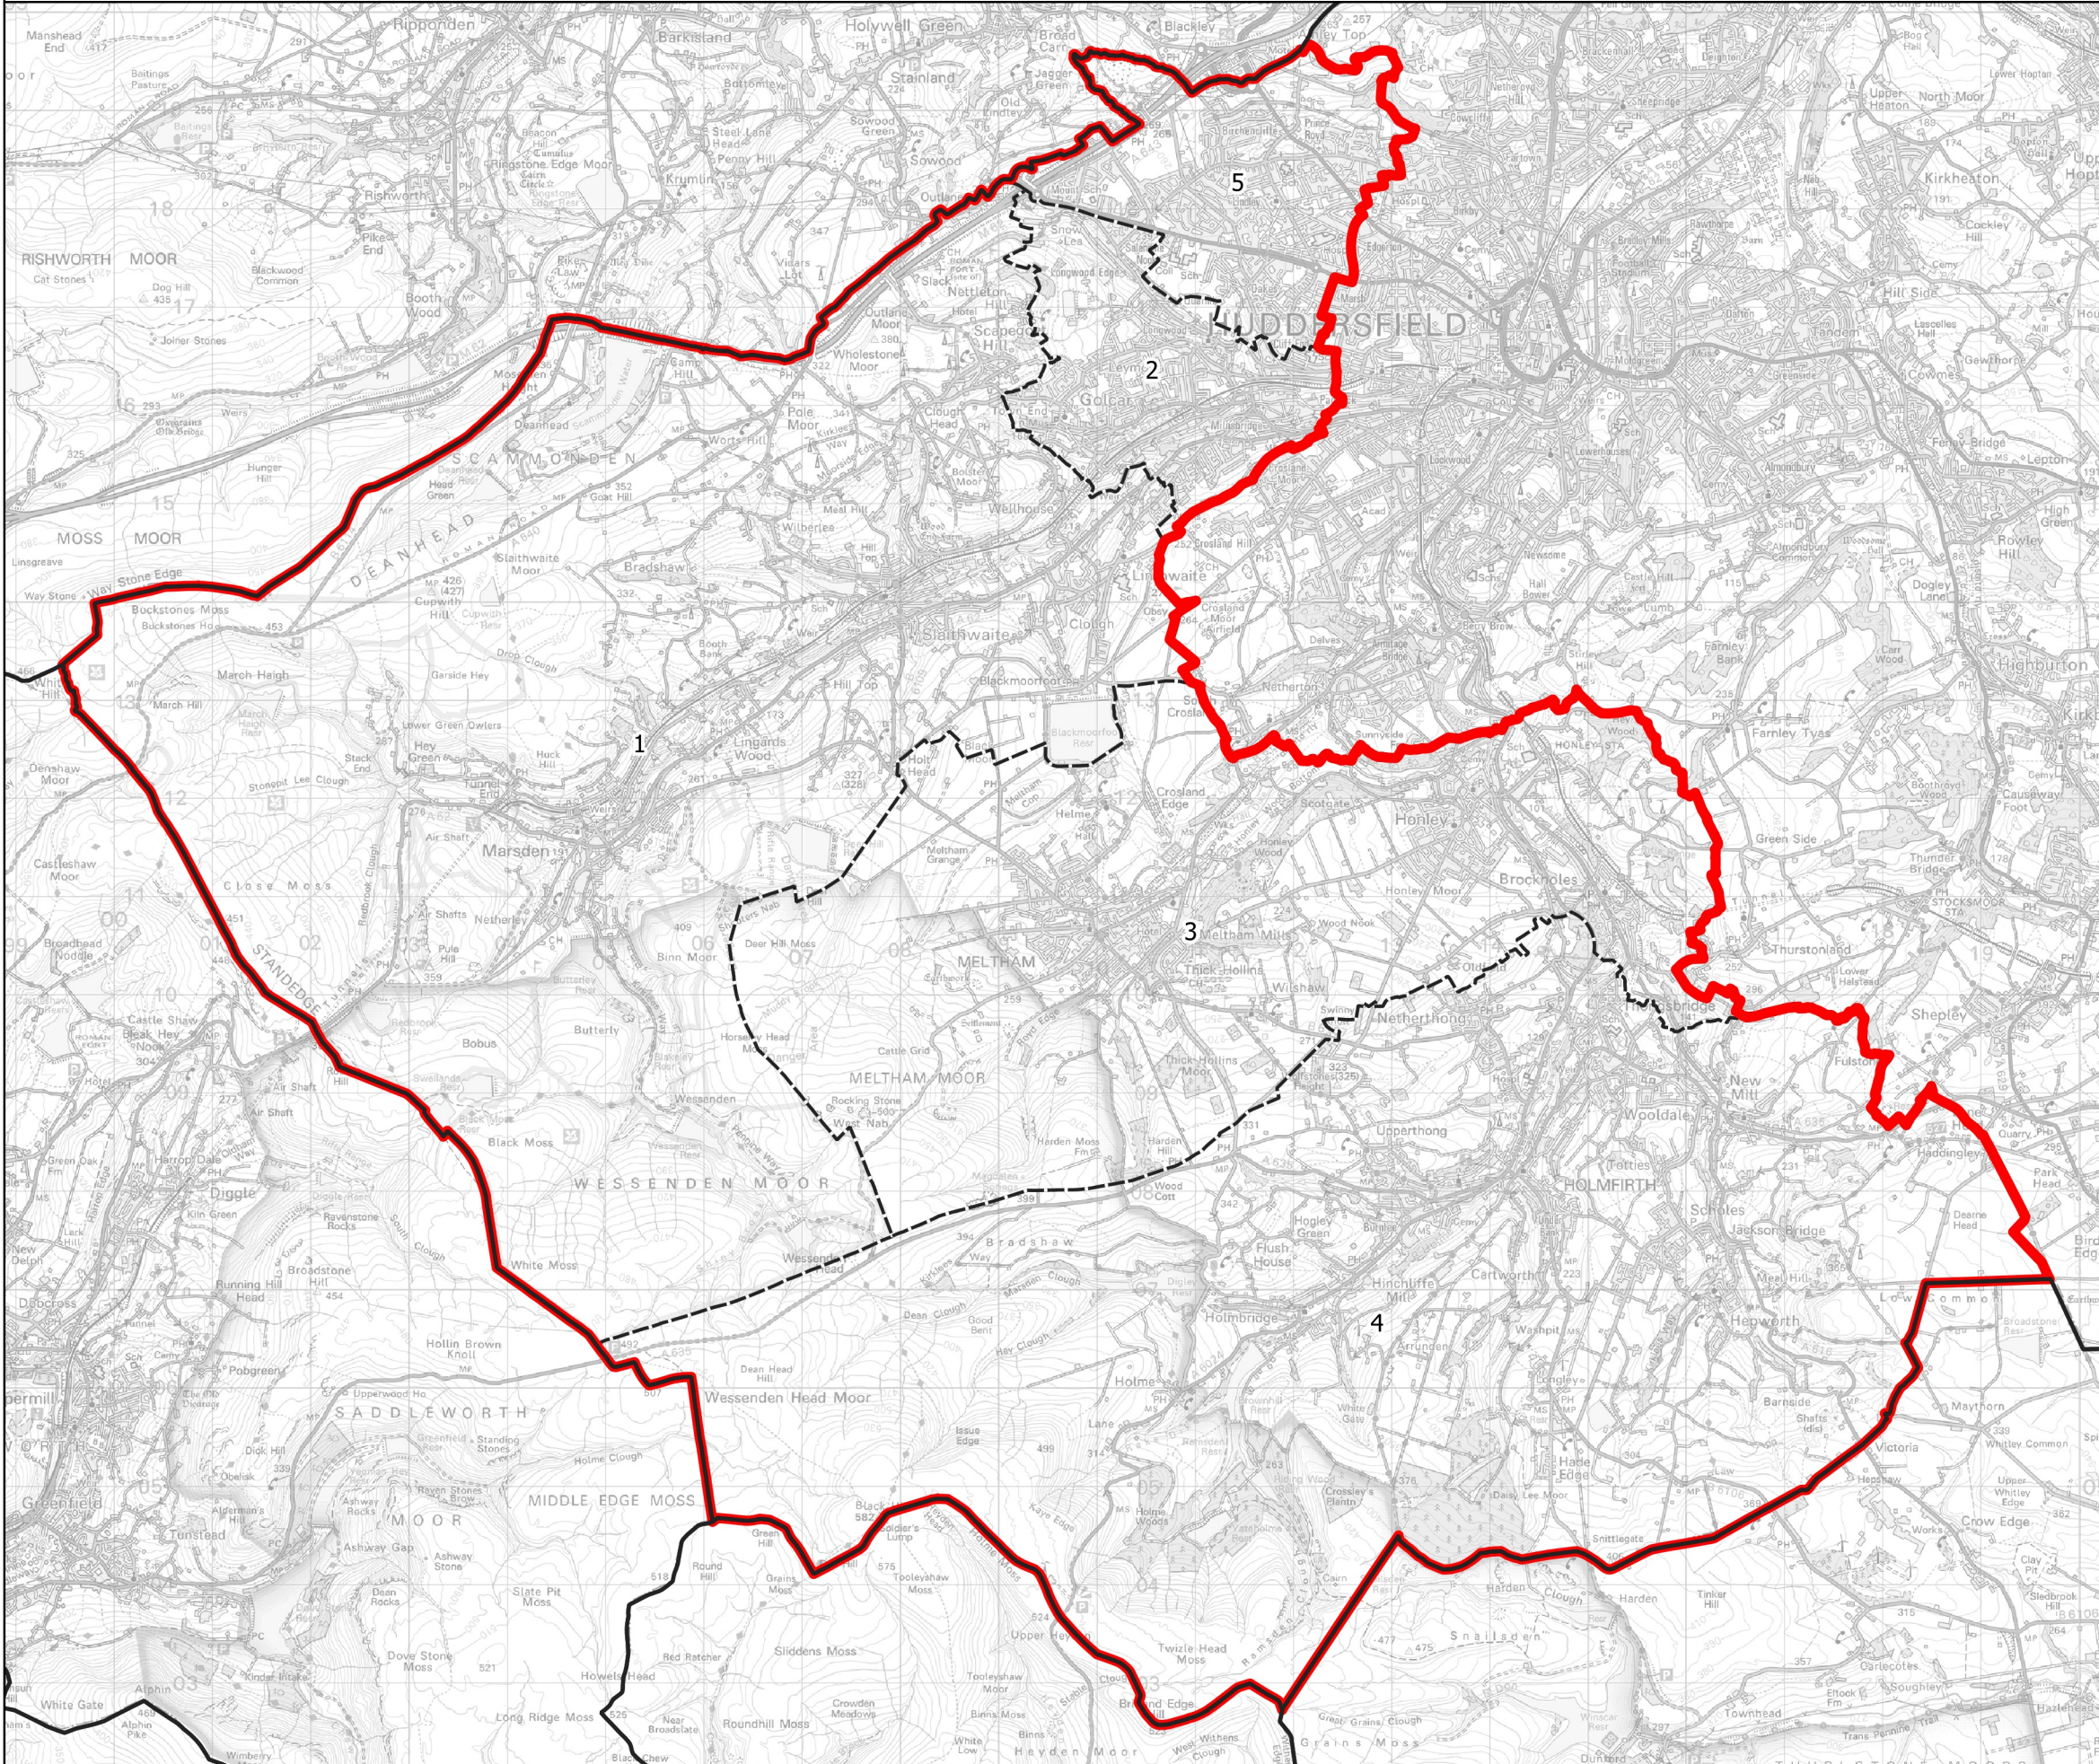

Boundary Commission for England - Initial Proposals for the Yorkshire and the Humber Region

Colne Valley County Constituency - Electorate 71,518

Wards:

- 1 Colne Valley
- 2 Golcar
- 3 Holme Valley North
- 4 Holme Valley South
- 5 Lindley

-  Constituency
-  Local Authorities
-  Wards

0 1 2 km

© Crown copyright and database rights 2021 OS 100018289. You are permitted to use this data solely to enable you to respond to, or interact with, the organisation that provided you with the data. You are not permitted to copy, sub-licence, distribute or sell any of this data to third parties in any form. Third party rights to enforce the terms of this licence shall be reserved to OS.

Colne Valley County Constituency