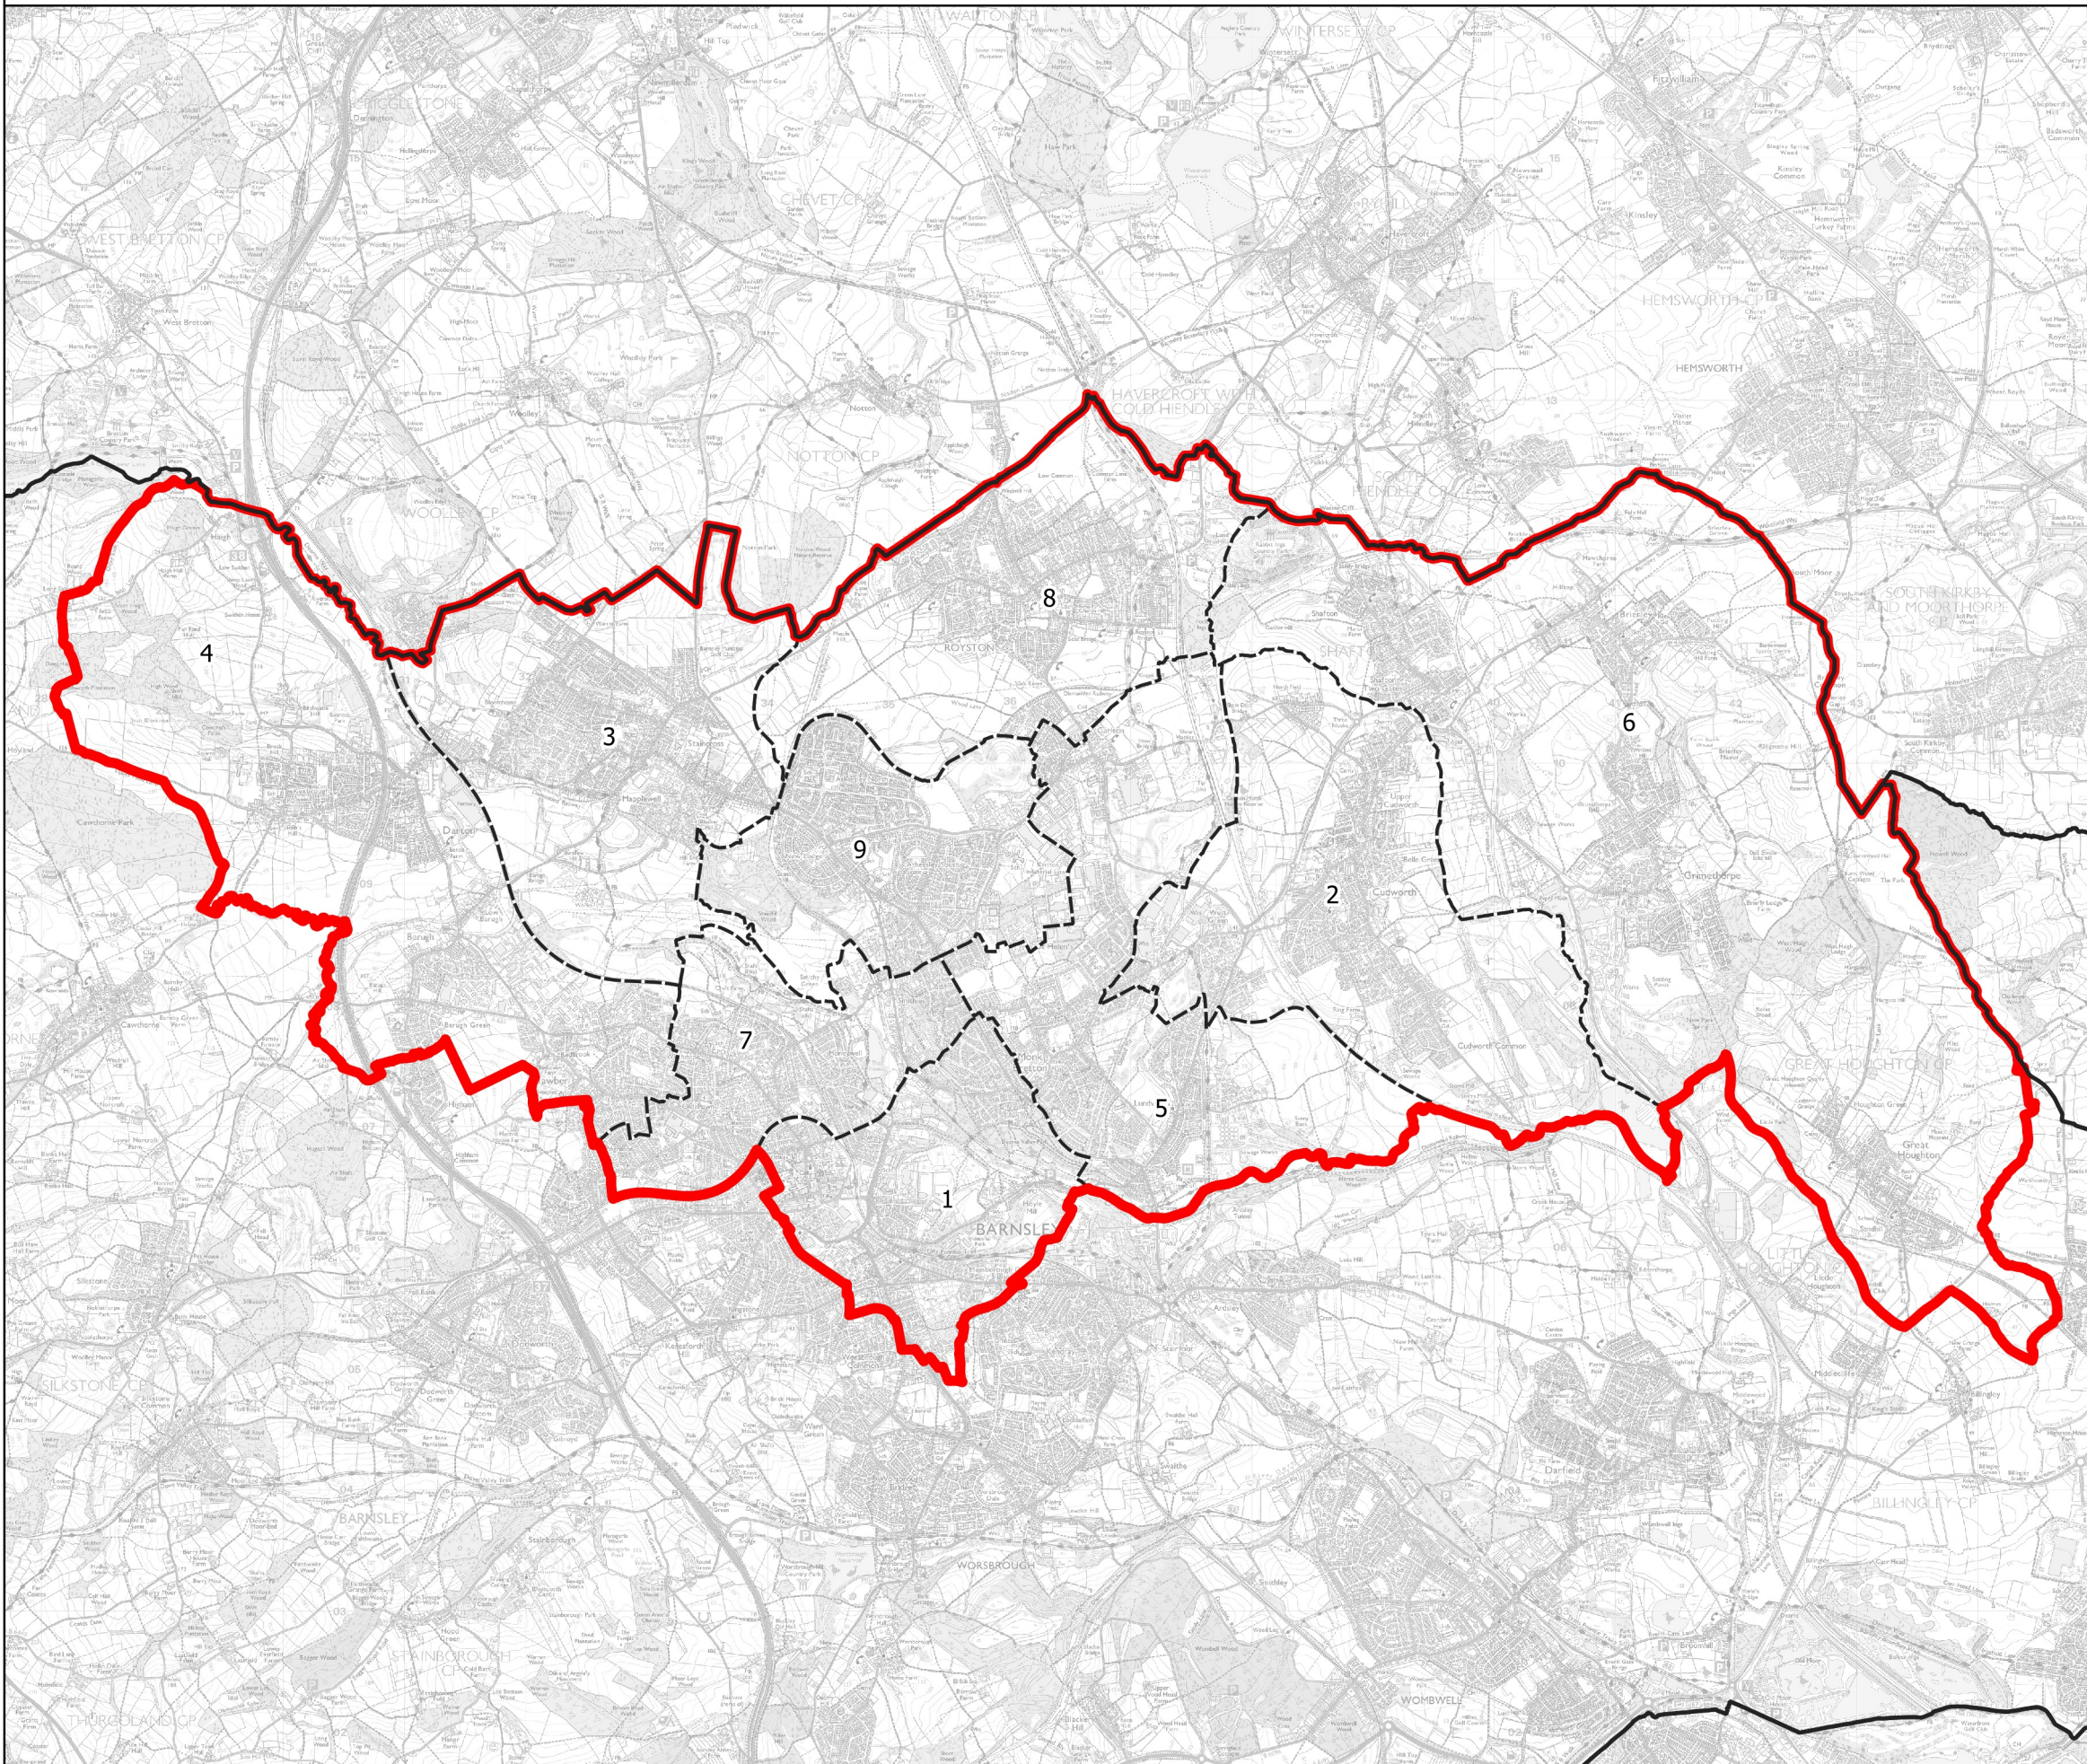

Boundary Commission for England - Initial Proposals for the Yorkshire and the Humber Region

Barnsley North County Constituency - Electorate 76,794

Wards:

- 1 Central
- 2 Cudworth
- 3 Darton East
- 4 Darton West
- 5 Monk Bretton
- 6 North East
- 7 Old Town
- 8 Royston
- 9 St. Helens

-  Constituency
-  Local Authorities
-  Wards

0 0.8 1.6 km

© Crown copyright and database rights 2021 OS 100018289. You are permitted to use this data solely to enable you to respond to, or interact with, the organisation that provided you with the data. You are not permitted to copy, sub-license, distribute or sell any of this data to third parties in any form. Third party rights to enforce the terms of this licence shall be reserved to OS.

Barnsley North County Constituency