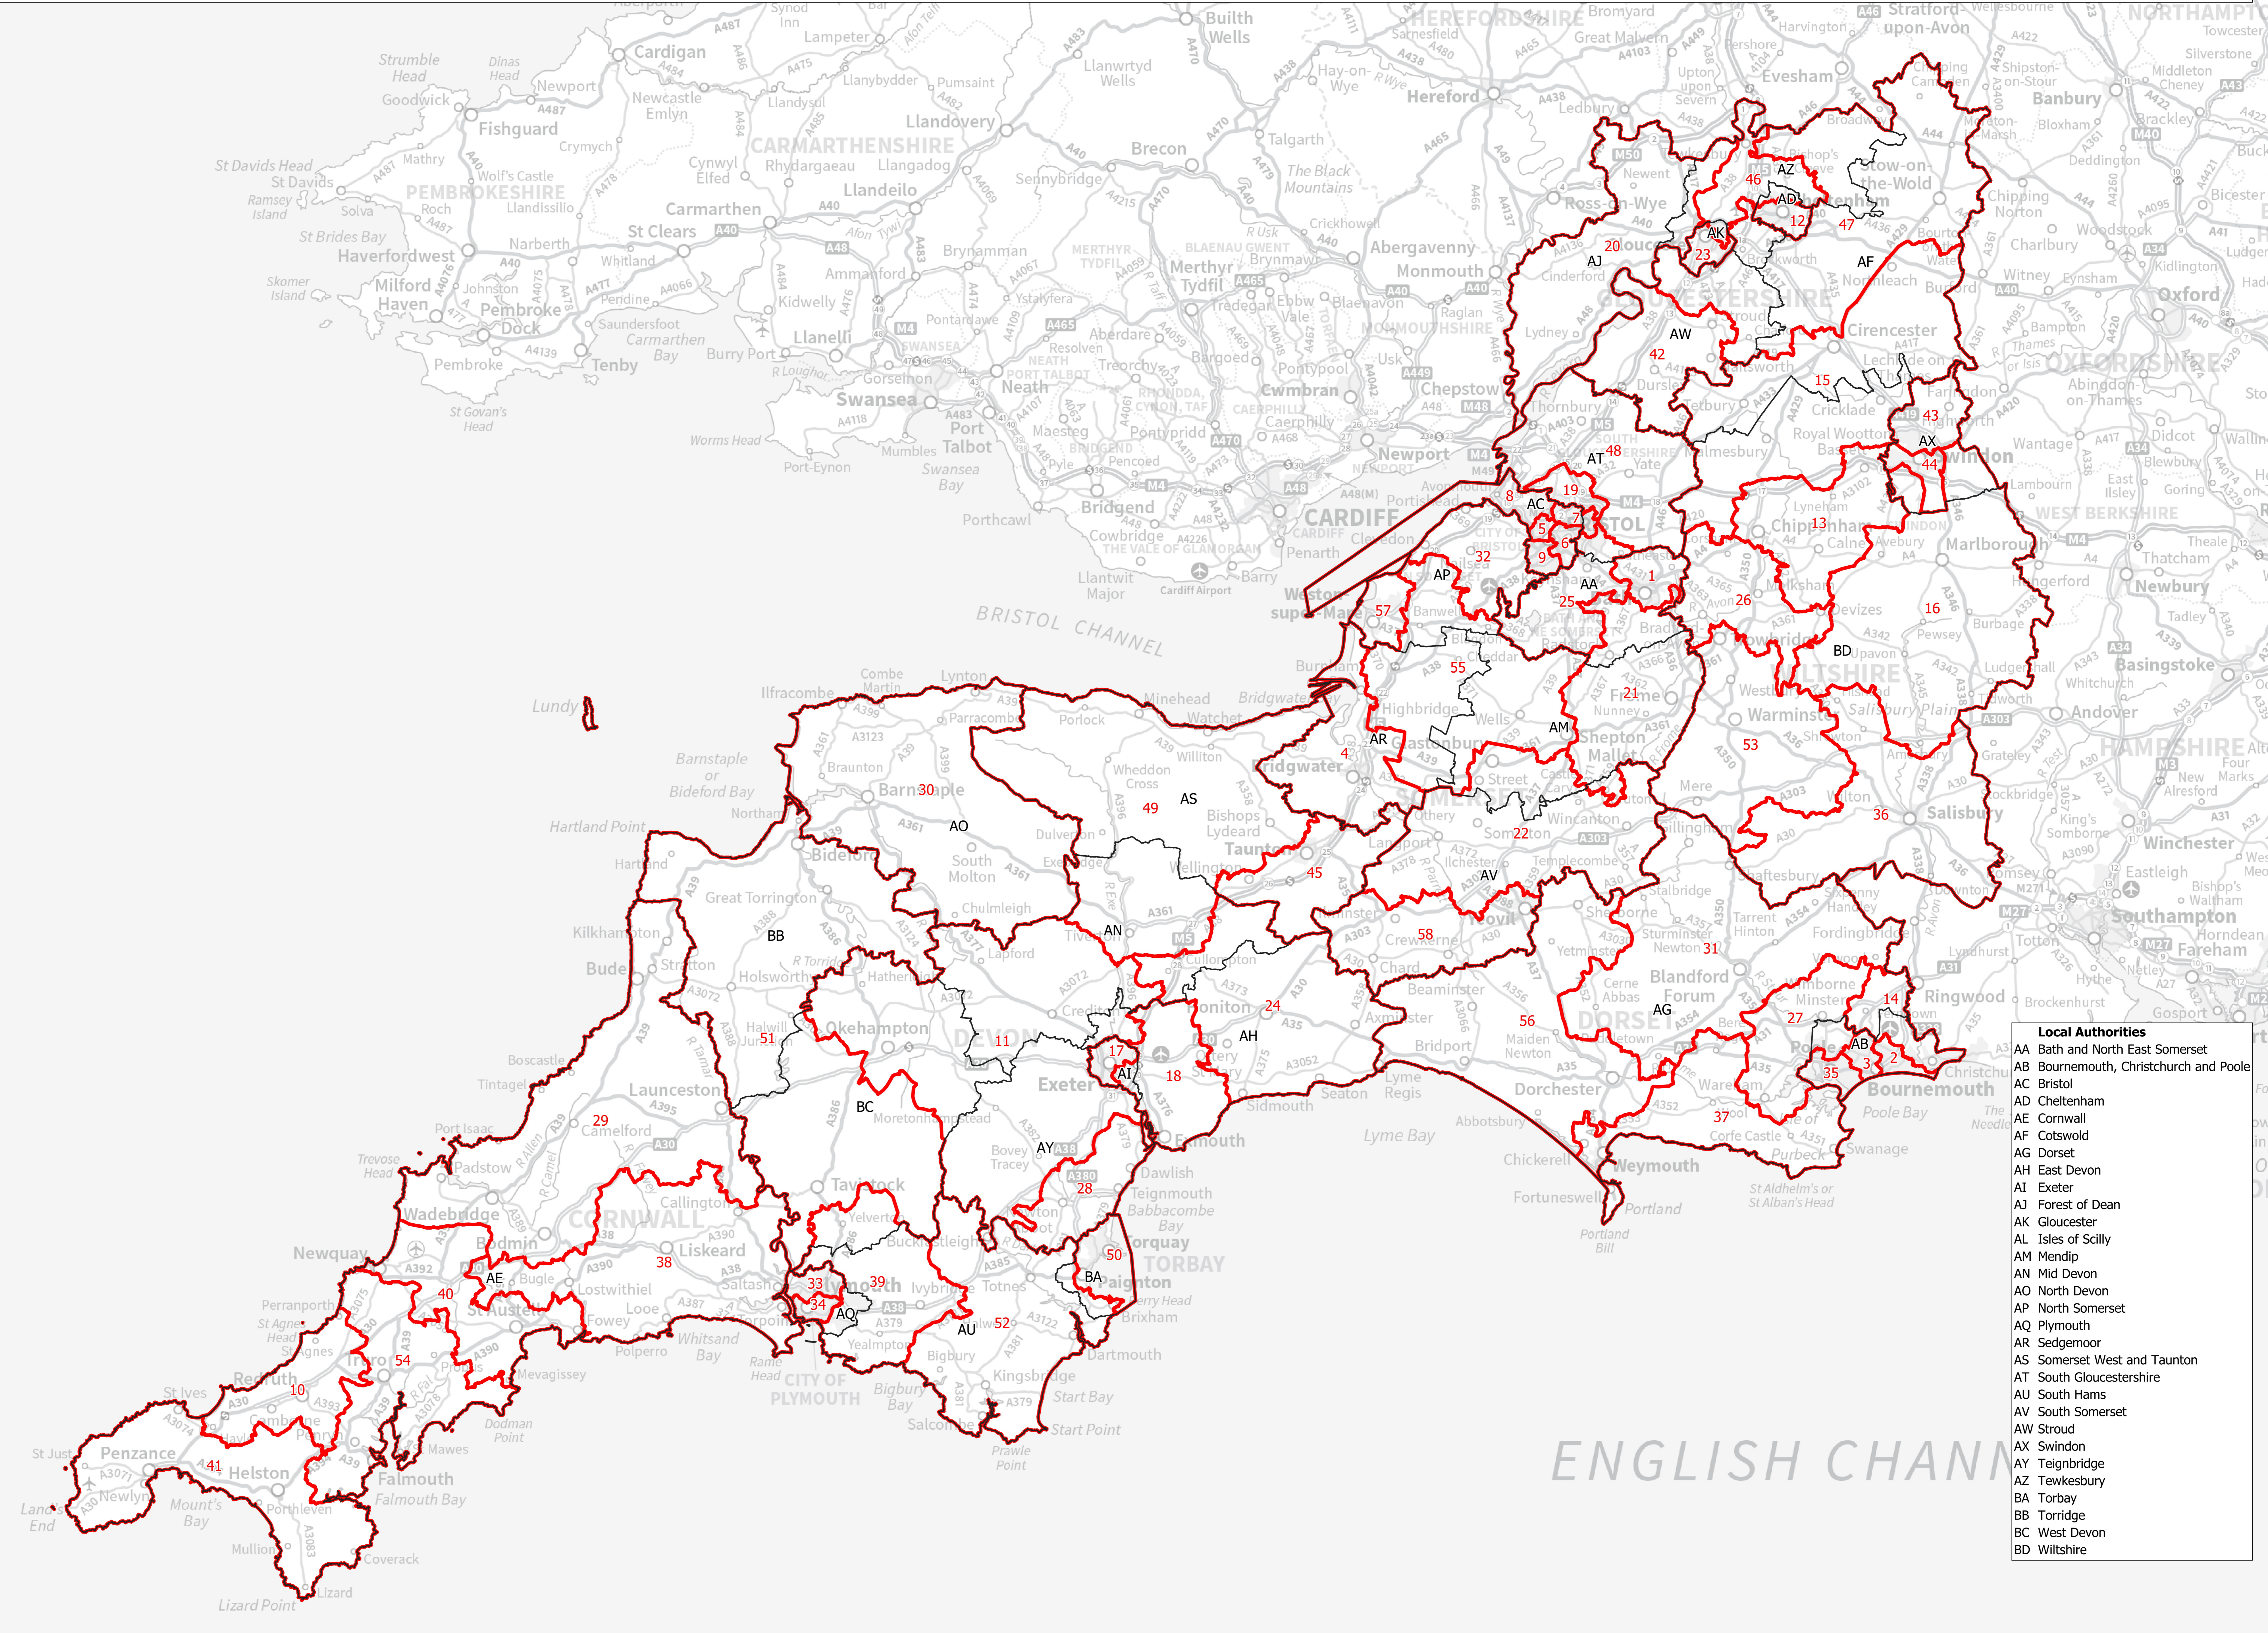

# Boundary Commission for England

## Initial Proposals for the South West Region

Constituencies	Electorate
1 Bath	73,241
2 Bournemouth East	73,173
3 Bournemouth West	72,094
4 Bridgwater	71,418
5 Bristol Central	70,227
6 Bristol East	75,936
7 Bristol North East	69,793
8 Bristol North West	76,783
9 Bristol South	74,696
10 Camborne and Redruth	72,552
11 Central Devon	75,465
12 Cheltenham	75,292
13 Chippenham	71,268
14 Christchurch	71,598
15 Cirencester and North Wiltshire	71,222
16 East Wiltshire	72,480
17 Exeter	71,713
18 Exmouth	76,601
19 Filton and Bradley Stoke	73,598
20 Forest of Dean	71,510
21 Frome	70,202
22 Glastonbury and Somerton	69,990
23 Gloucester	71,715
24 Honiton	73,667
25 Keynsham and North East Somerset	73,113
26 Melksham and Devizes	72,381
27 Mid Dorset and Poole North	72,749
28 Newton Abbot	72,956
29 North Cornwall	70,327
30 North Devon	76,455
31 North Dorset	76,070
32 North Somerset	73,963
33 Plymouth Moor View	73,378
34 Plymouth Sutton and Devonport	73,495
35 Poole	72,162
36 Salisbury	70,633
37 South Dorset	74,356
38 South East Cornwall	76,847
39 South West Devon	75,371
40 St Austell and Newquay	74,179
41 St Ives	70,107
42 Stroud	72,760
43 Swindon North	72,163
44 Swindon South	74,342
45 Taunton	71,194
46 Tewkesbury	74,366
47 The Cotswolds	74,985
48 Thornbury and Yate	74,935
49 Tiverton and Minehead	72,309
50 Torbay	75,742
51 Torridge and Tavistock	74,802
52 Totnes	71,691
53 Trowbridge and Warminster	71,839
54 Truro and Falmouth	74,342
55 Wells and Mendip Hills	69,843
56 West Dorset	75,269
57 Weston-super-Mare	70,722
58 Yeovil	76,056