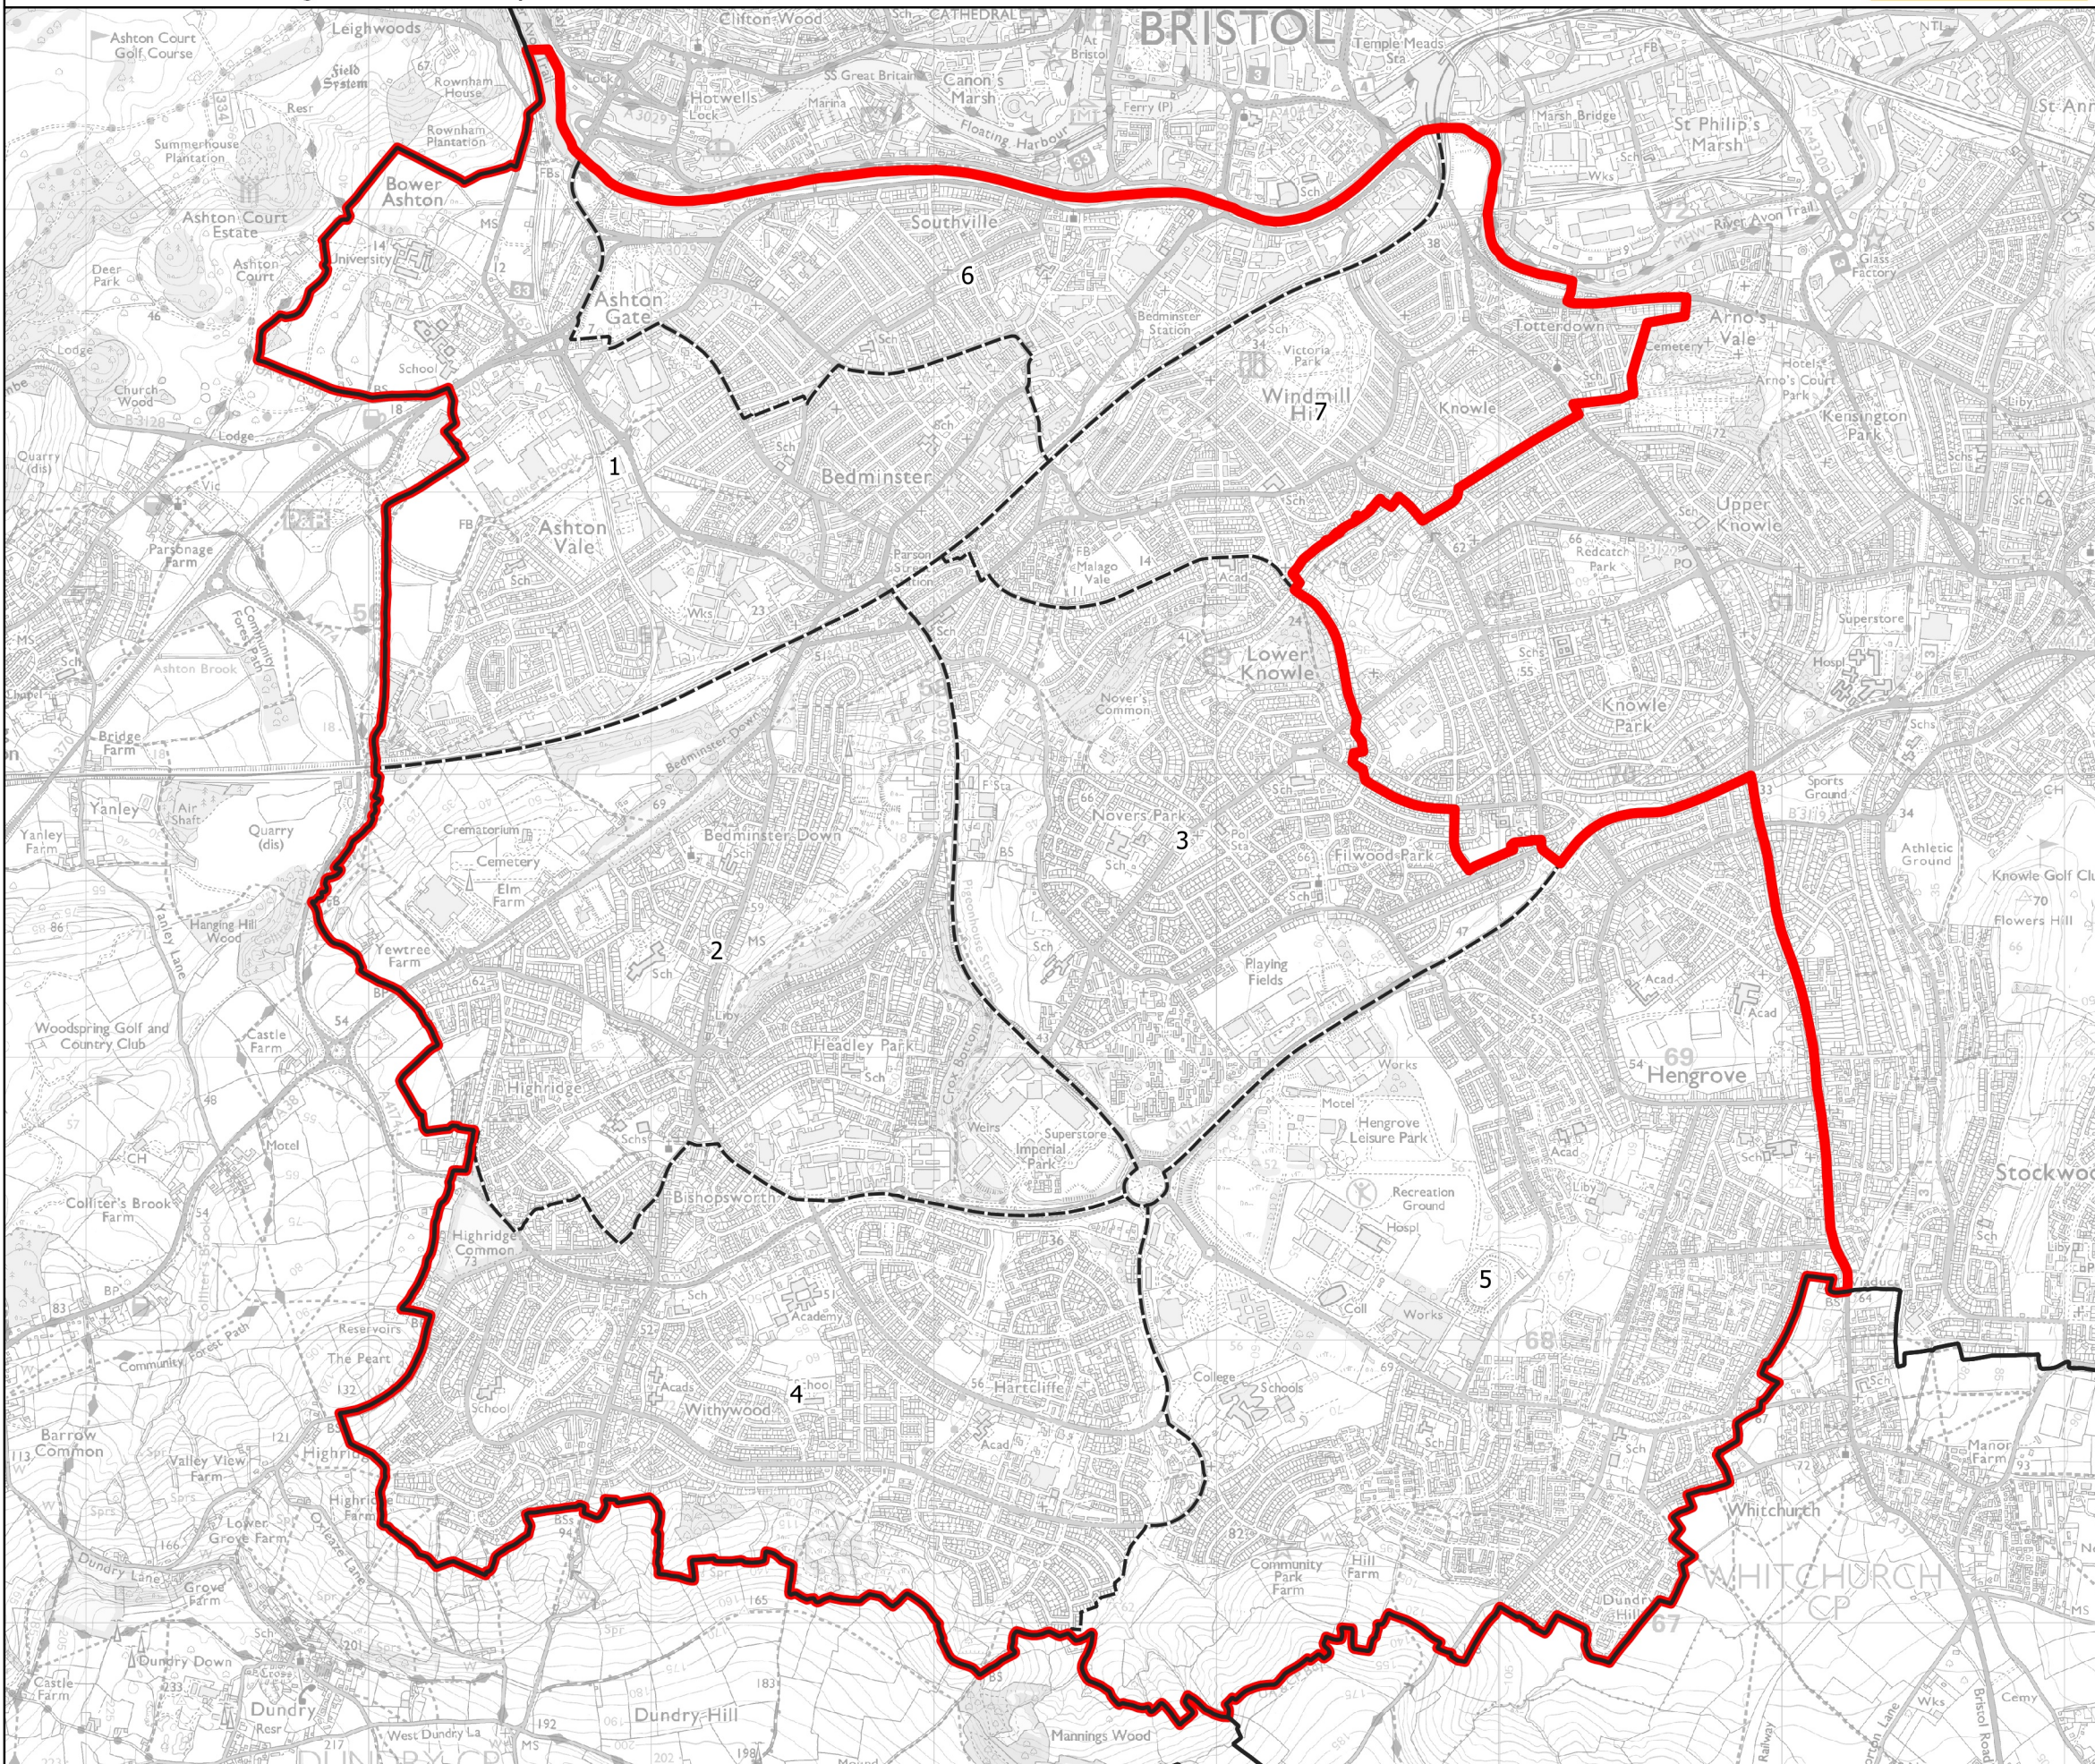

Boundary Commission for England - Initial Proposals for the South West Region

Bristol South Borough Constituency - Electorate 74,696

Wards:

- 1 Bedminster
- 2 Bishopsworth
- 3 Filwood
- 4 Hartcliffe & Withywood
- 5 Hengrove & Whitchurch Park
- 6 Southville
- 7 Windmill Hill

Legend:

- Constituency
- Local Authorities
- Wards

0 0.3 0.6 km

© Crown copyright and database rights 2021 OS 100018289. You are permitted to use this data solely to enable you to respond to, or interact with, the organisation that provided you with the data. You are not permitted to copy, sublicense, distribute or sell any of this data to third parties in any form. Third party rights to enforce the terms of this licence shall be reserved to OS.

Bristol South Borough Constituency