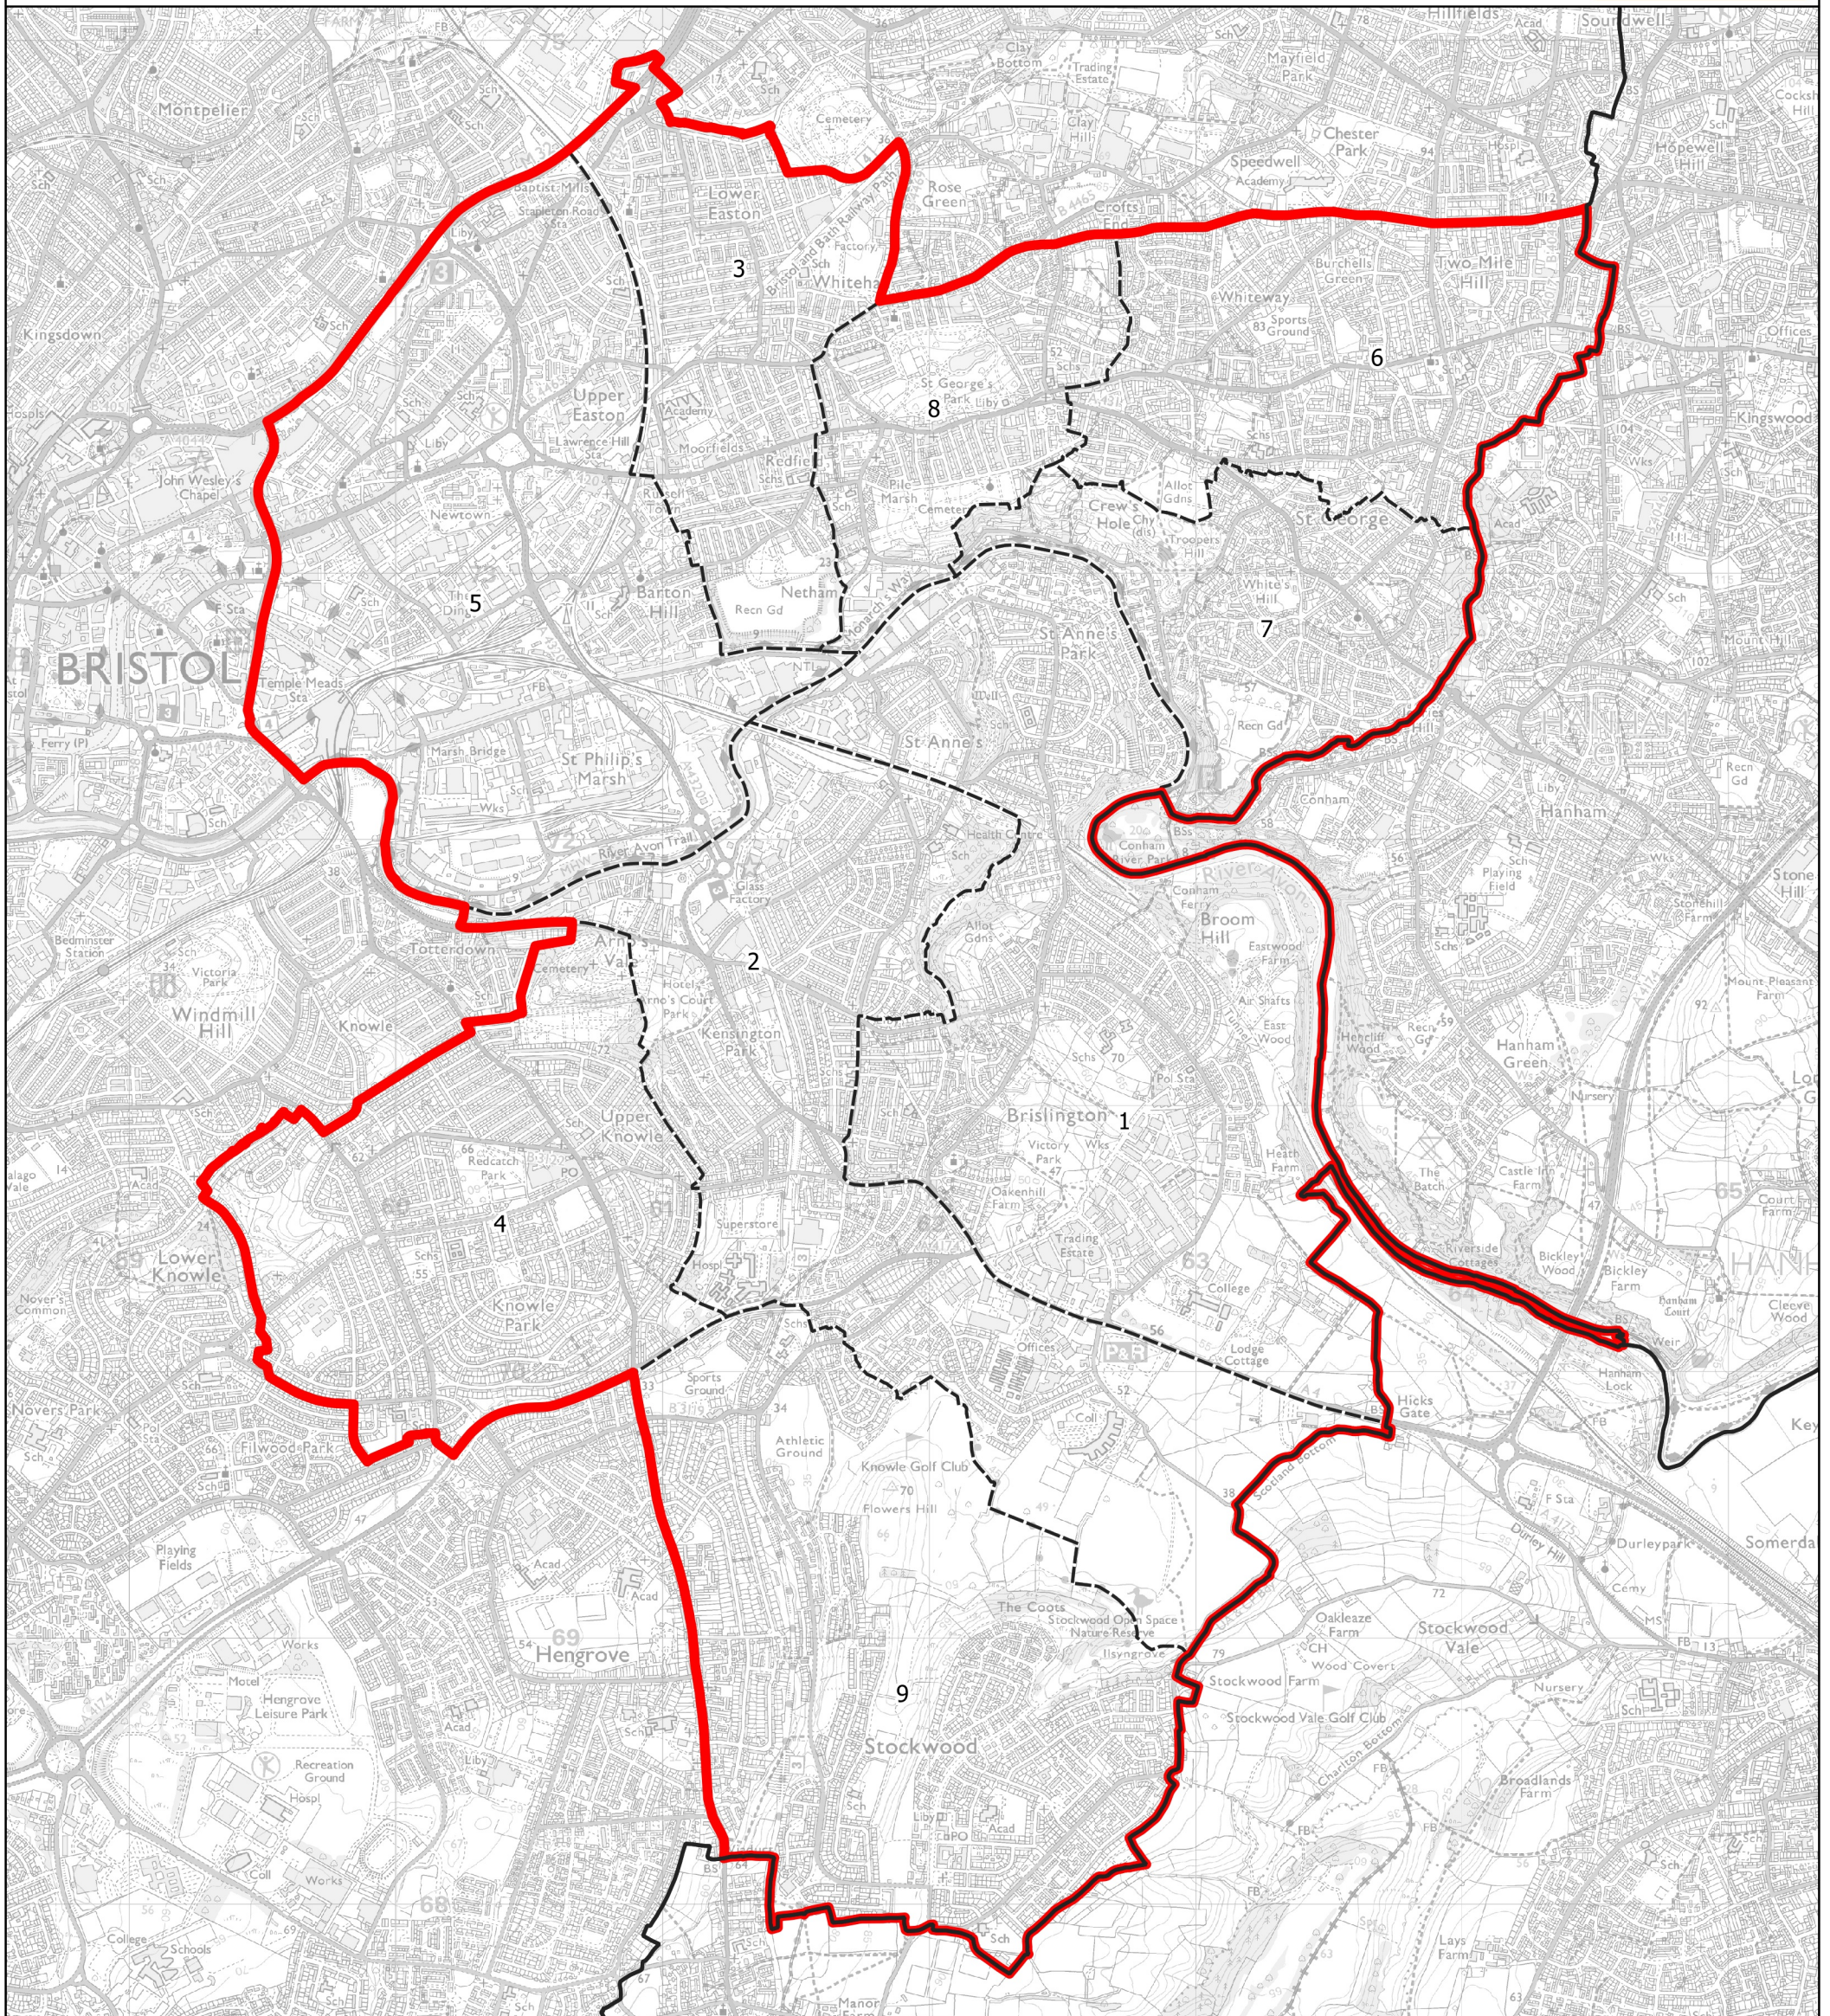

# Boundary Commission for England - Initial Proposals for the South West Region

Bristol East Borough Constituency - Electorate 75,936

**Wards:**

- |                            |                   |
|----------------------------|-------------------|
| 1 Brislington East         | 8 St. George West |
| 2 Brislington West         | 9 Stockwood       |
| 3 Easton                   |                   |
| 4 Knowle                   |                   |
| 5 Lawrence Hill            |                   |
| 6 St. George Central       |                   |
| 7 St. George Troopers Hill |                   |

- Constituency
- Local Authorities
- Wards

© Crown copyright and database rights 2021 OS 100018289. You are permitted to use this data solely to enable you to respond to, or interact with, the organisation that provided you with the data. You are not permitted to copy, sub-licence, distribute or sell any of this data to third parties in any form. Third party rights to enforce the terms of this licence shall be reserved to OS.

## Bristol East Borough Constituency