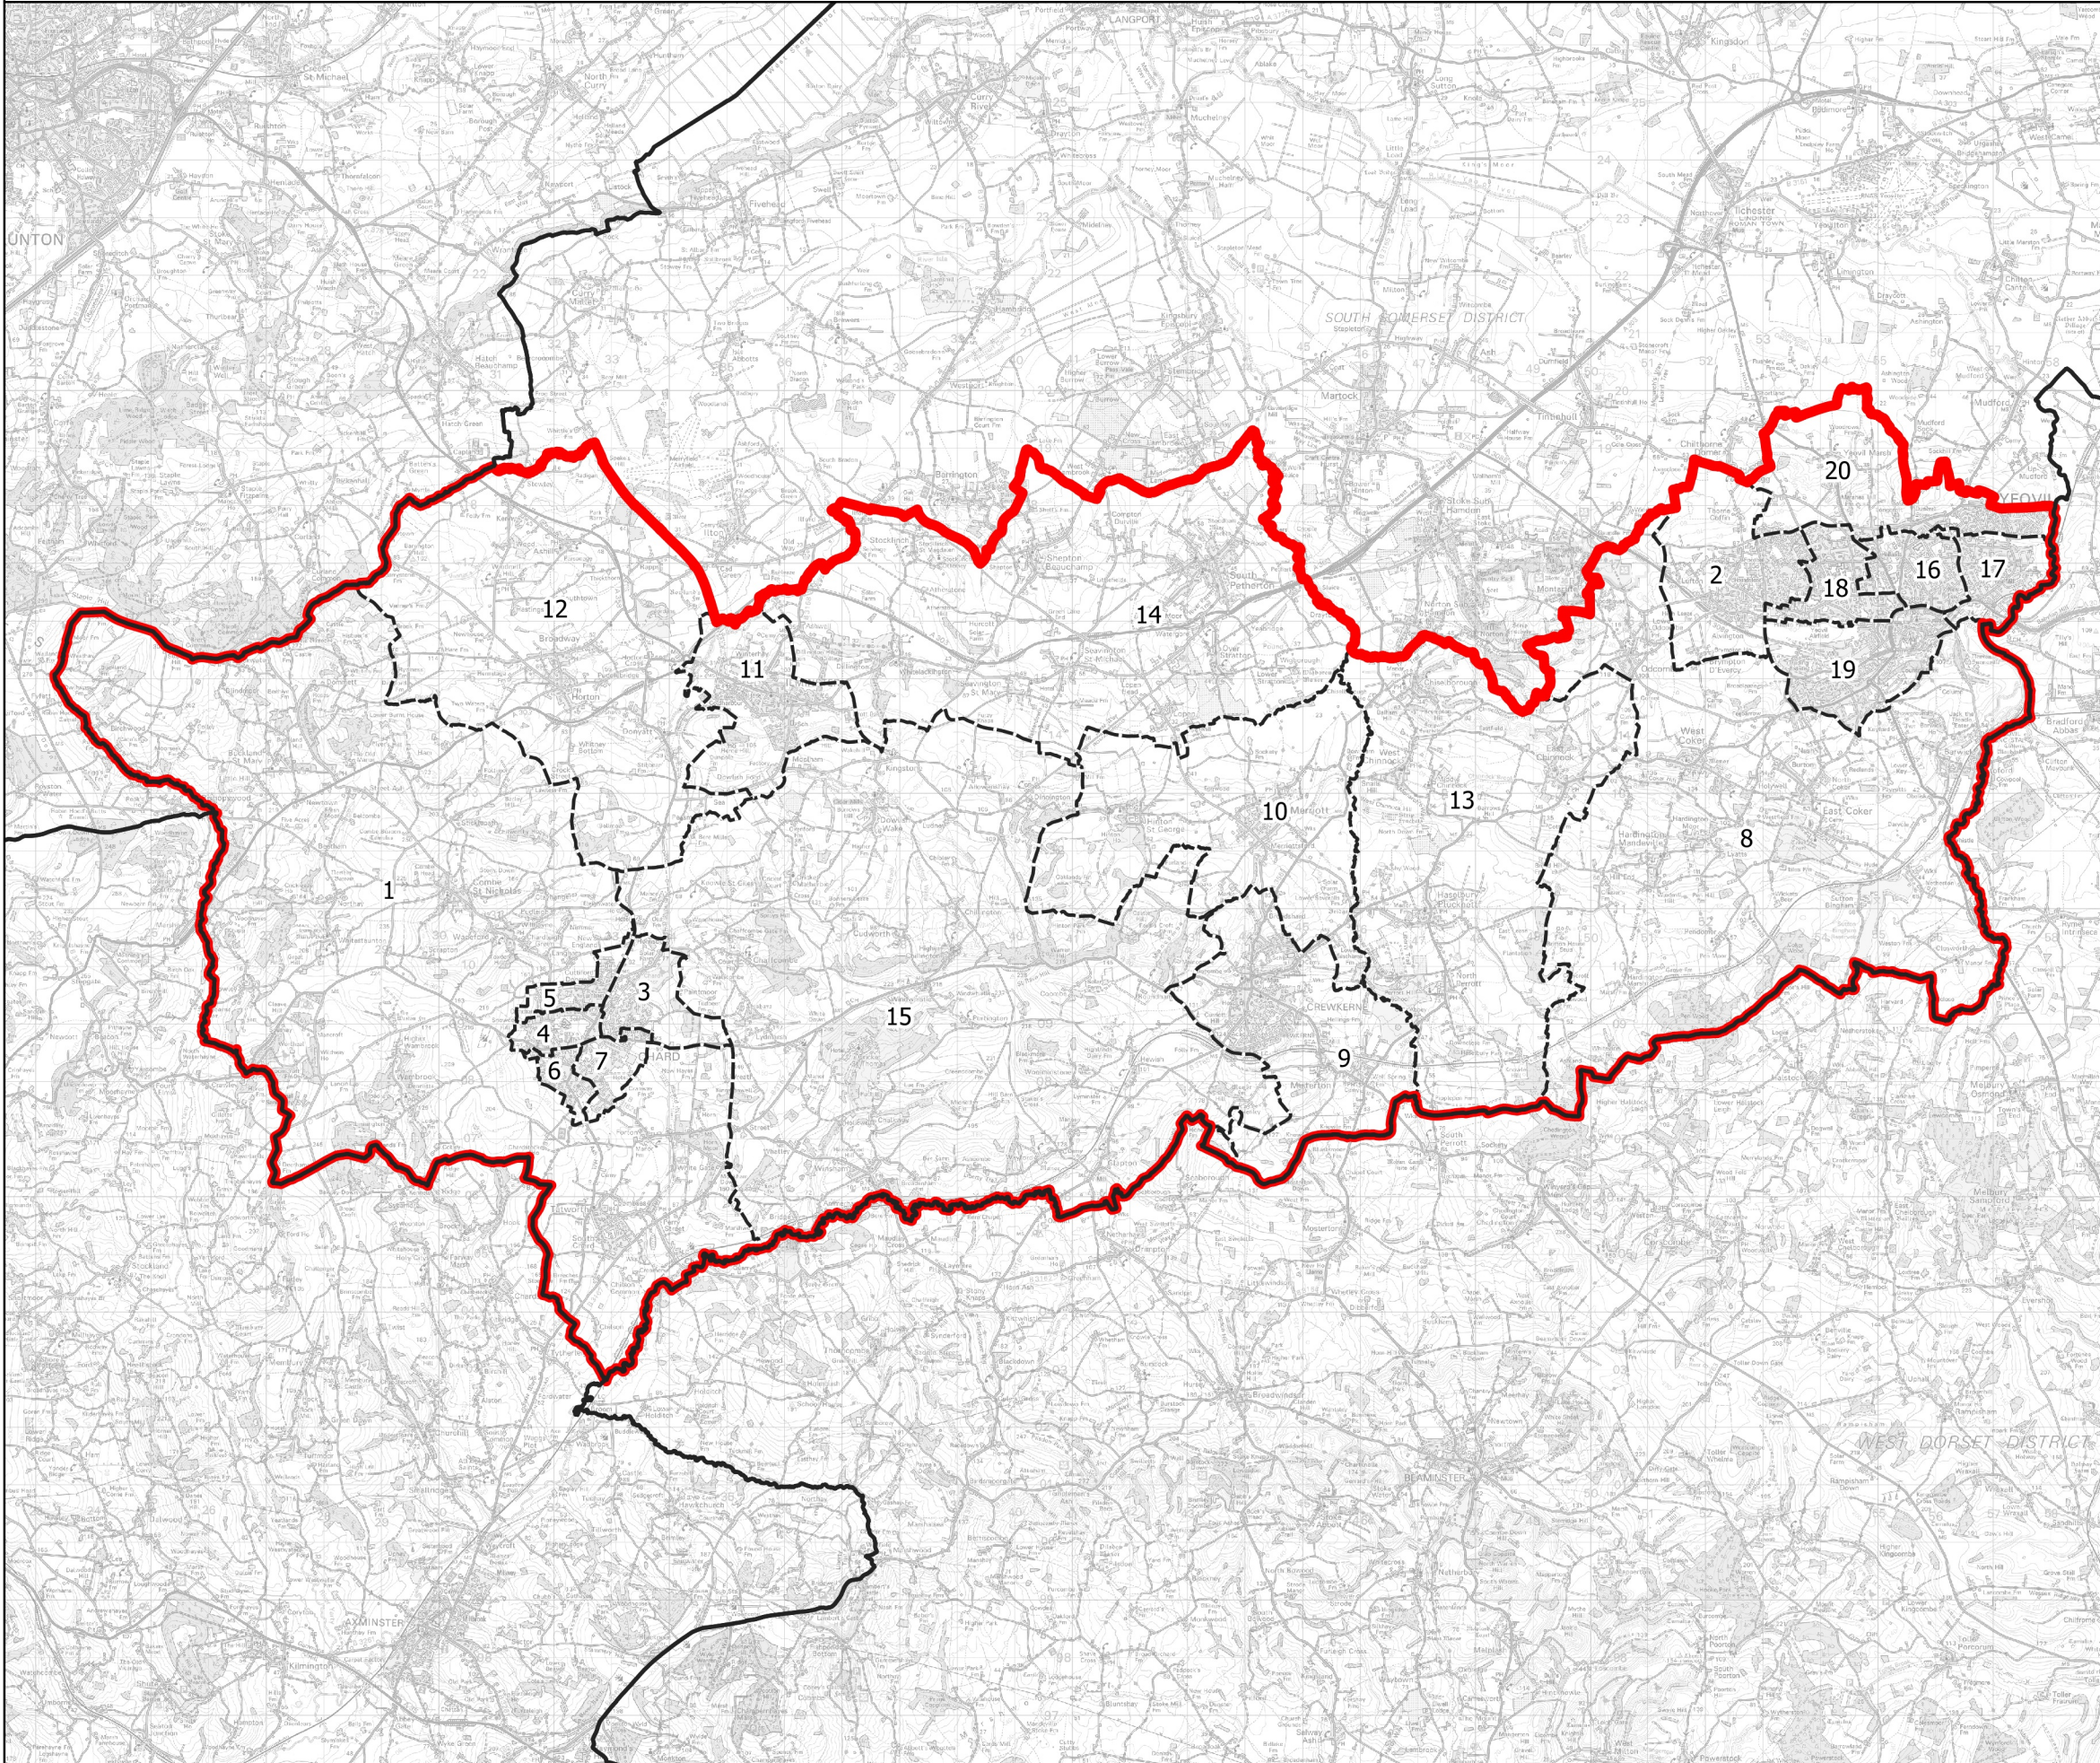

# Boundary Commission for England - Initial Proposals for the South West Region

Yeovil County Constituency - Electorate 76,056

Wards:

- 1 Blackdown & Tatworth
- 2 Brympton
- 3 Chard Avishayes
- 4 Chard Combe
- 5 Chard Crimchard
- 6 Chard Holyrood
- 7 Chard Jocelyn
- 8 Coker
- 9 Crewkerne
- 10 Eggwood
- 11 Ilminster
- 12 Neroche
- 13 Parrett
- 14 South Petherton
- 15 Windwhistle
- 16 Yeovil College
- 17 Yeovil Lyde
- 18 Yeovil Summerlands
- 19 Yeovil Westland
- 20 Yeovil without

Constituency  
 Local Authorities  
 Wards

© Crown copyright and database rights 2021 OS 100018289. You are permitted to use this data solely to enable you to respond to, or interact with, the organisation that provided you with the data. You are not permitted to copy, sub-licence, distribute or sell any of this data to third parties in any form. Third party rights to enforce the terms of this licence shall be reserved to OS.

Yeovil County Constituency