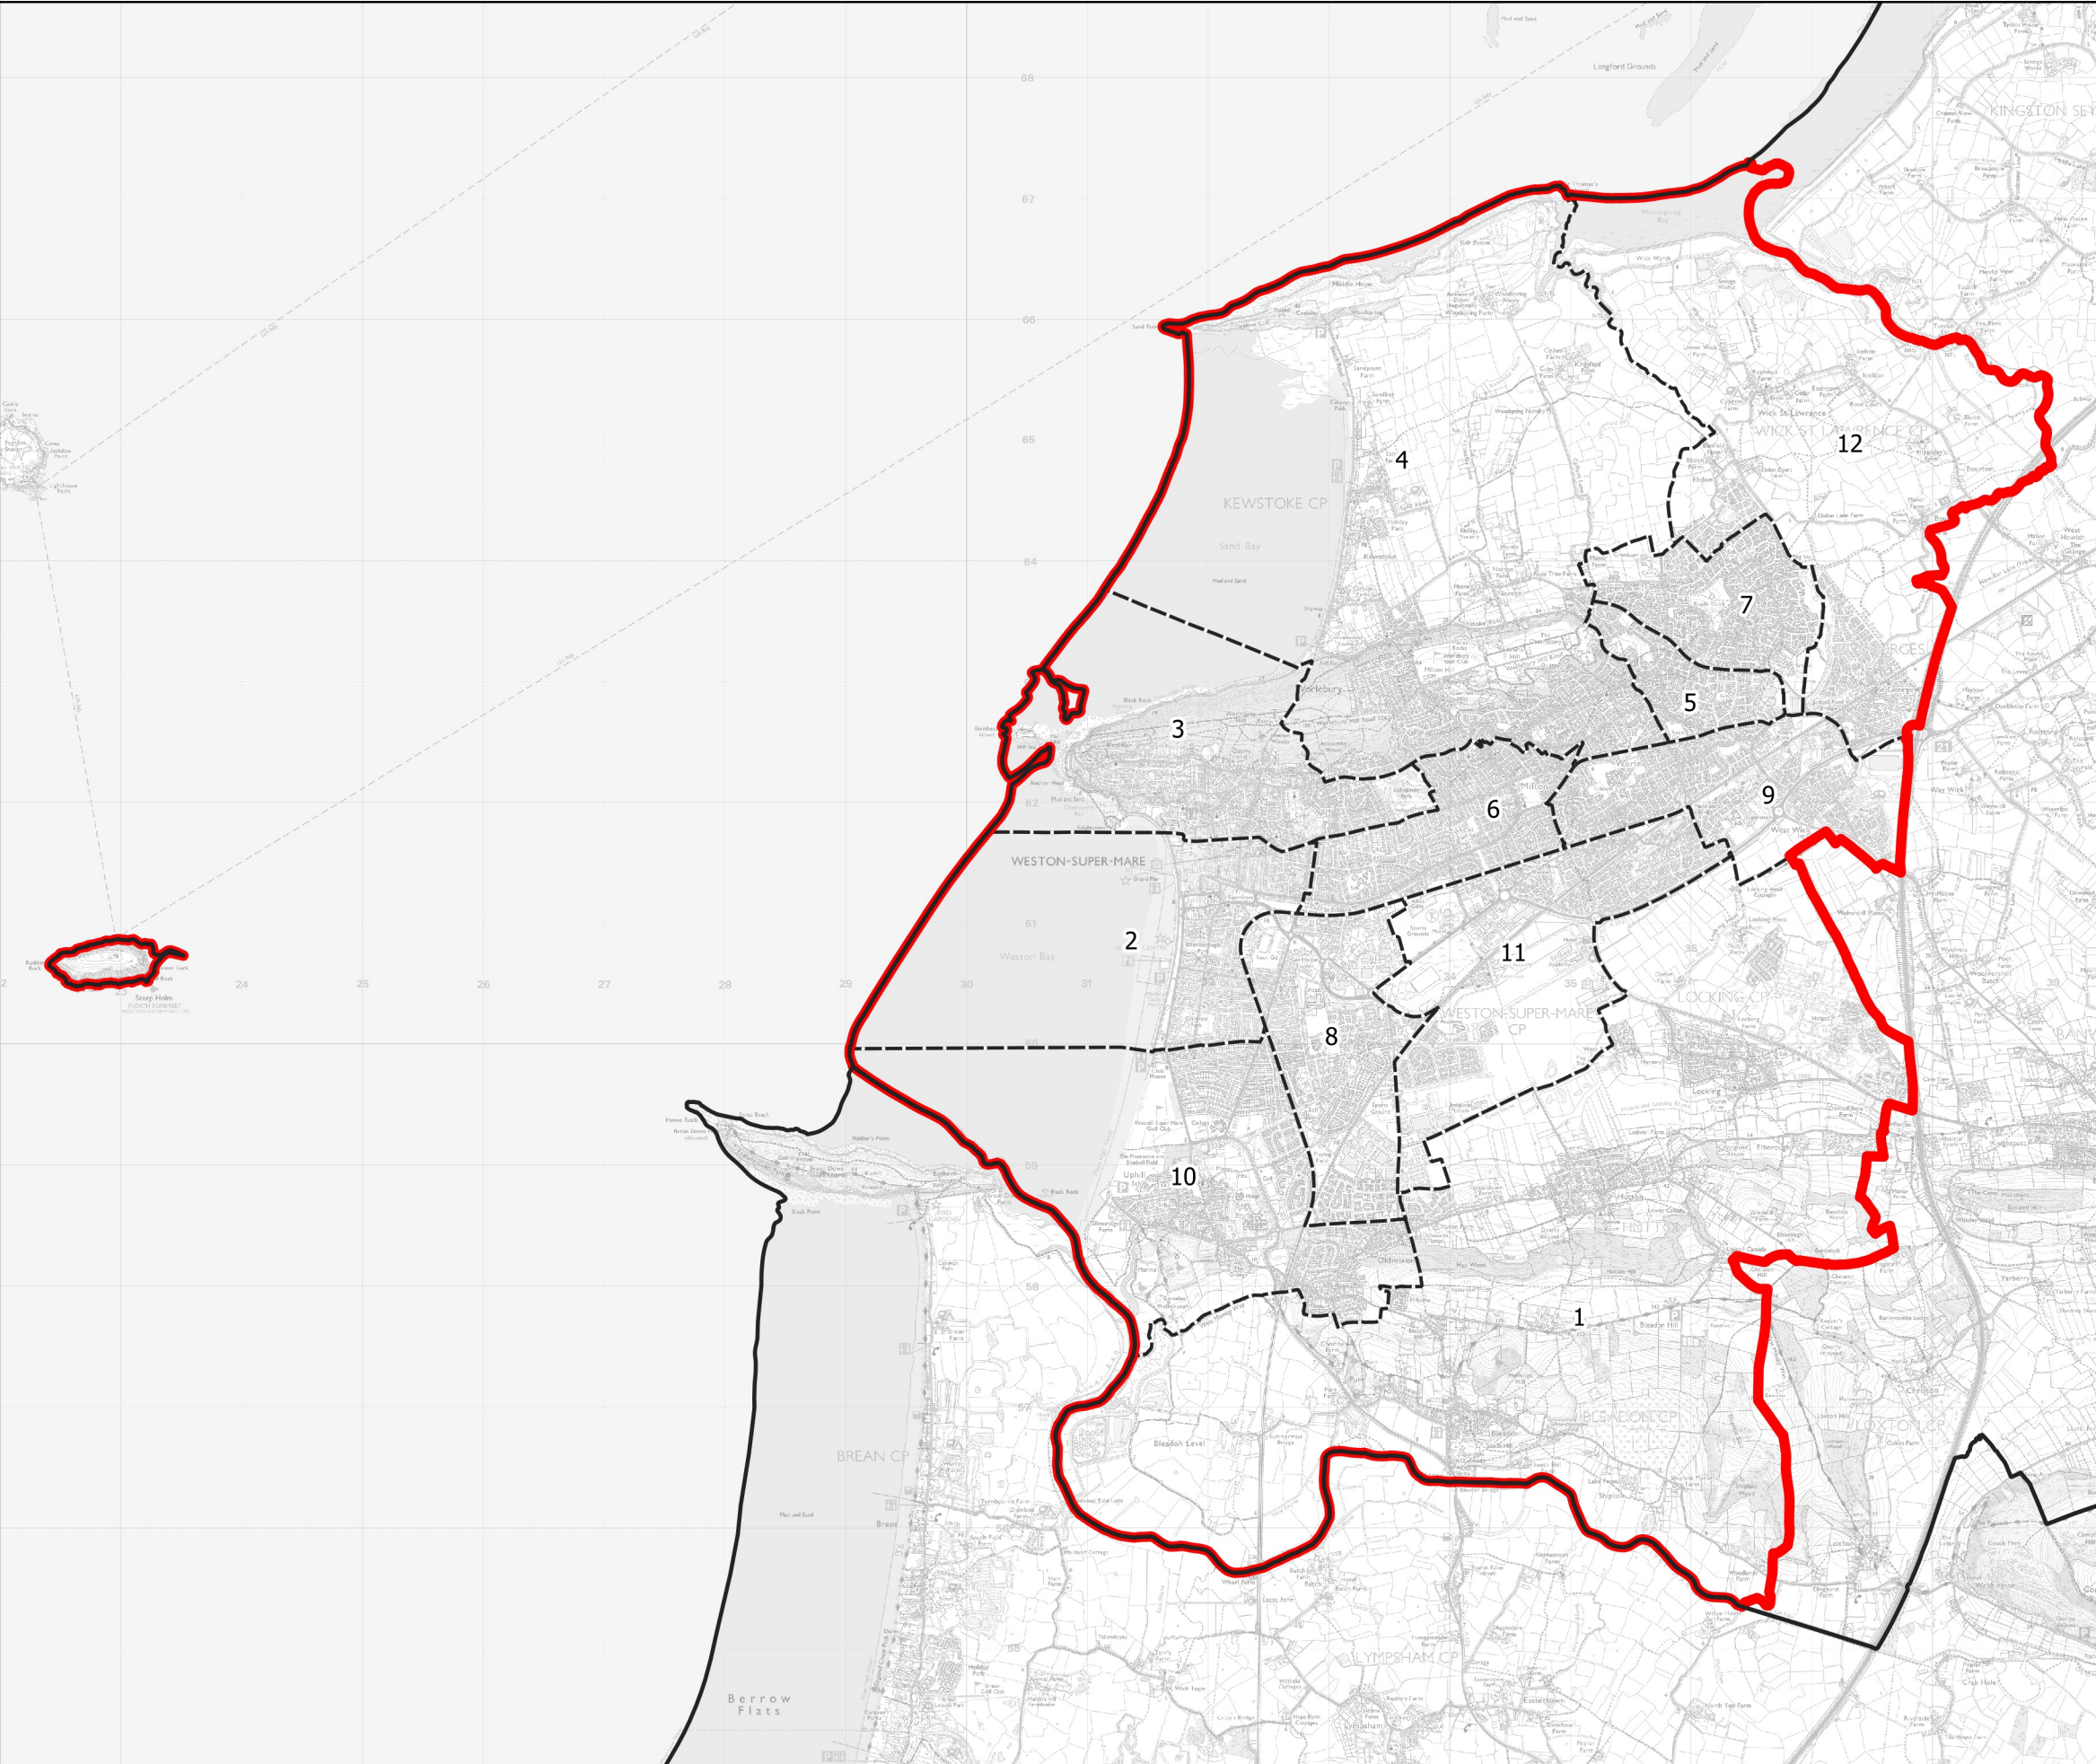

Boundary Commission for England - Initial Proposals for the South West Region

Weston-super-Mare County Constituency - Electorate 70,722

- Wards:
- 1 Hutton & Locking
 - 2 Weston-super-Mare Central
 - 3 Weston-super-Mare Hillside
 - 4 Weston-super-Mare Kewstoke
 - 5 Weston-super-Mare Mid Worle
 - 6 Weston-super-Mare Milton
 - 7 Weston-super-Mare North Worle
 - 8 Weston-super-Mare South
 - 9 Weston-super-Mare South Worle
 - 10 Weston-super-Mare Uphill
 - 11 Weston-super-Mare Winterstoke
 - 12 Wick St. Lawrence & St. Georges

Constituency
 Local Authorities
 Wards

0 0.8 1.6 km

© Crown copyright and database rights 2021 OS 100018289. You are permitted to use this data solely to enable you to respond to, or interact with, the organisation that provided you with the data. You are not permitted to copy, sub-licence, distribute or sell any of this data to third parties in any form. Third party rights to enforce the terms of this licence shall be reserved to OS.

Weston-super-Mare County Constituency