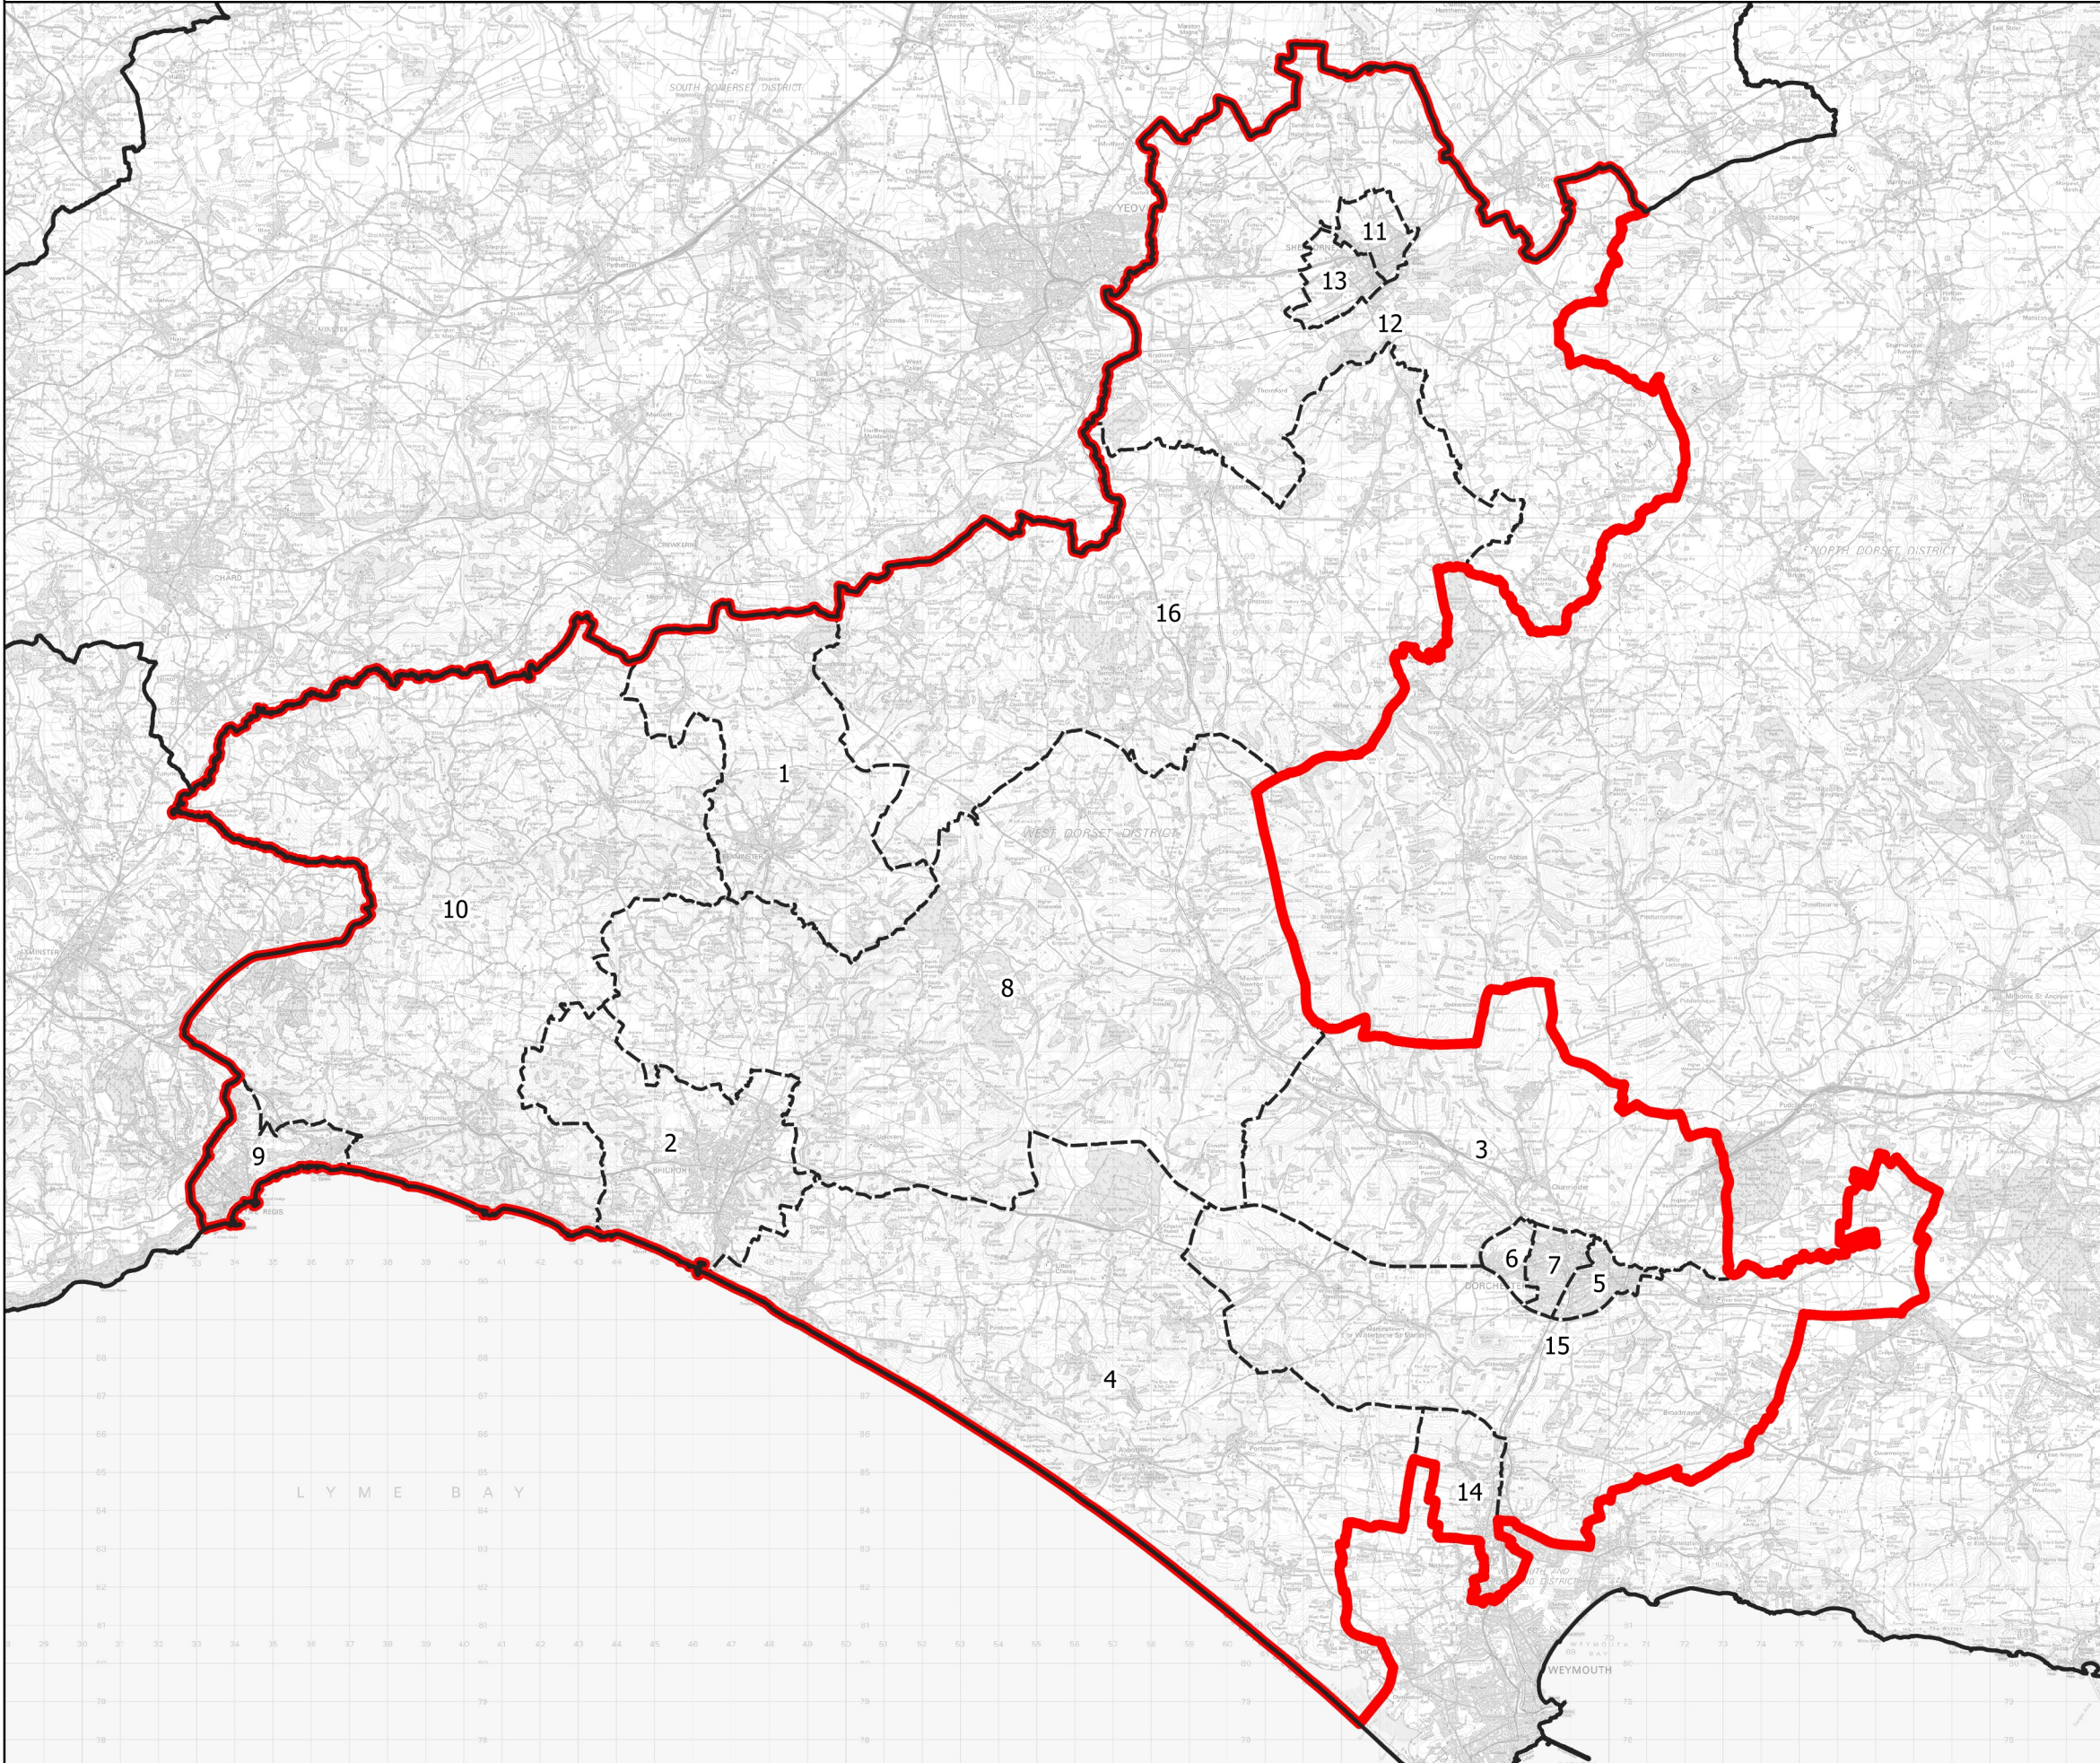

# Boundary Commission for England - Initial Proposals for the South West Region

West Dorset County Constituency - Electorate 75,269

## Wards:

- 1 Beaminster
- 2 Bridport
- 3 Charminster St. Mary's
- 4 Chesil Bank
- 5 Dorchester East
- 6 Dorchester Poundbury
- 7 Dorchester West
- 8 Eggardon
- 9 Lyme & Charmouth
- 10 Marshwood Vale
- 11 Sherborne East
- 12 Sherborne Rural
- 13 Sherborne West
- 14 Upwey & Broadway
- 15 Winterborne & Broadmayne
- 16 Yetminster

- Constituency
- Local Authorities
- Wards

0 2 4 km

N

© Crown copyright and database rights 2021 OS 100018289. You are permitted to use this data solely to enable you to respond to, or interact with, the organisation that provided you with the data. You are not permitted to copy, sub-license, distribute or sell any of this data to third parties in any form. Third party rights to enforce the terms of this licence shall be reserved to OS.

West Dorset County Constituency