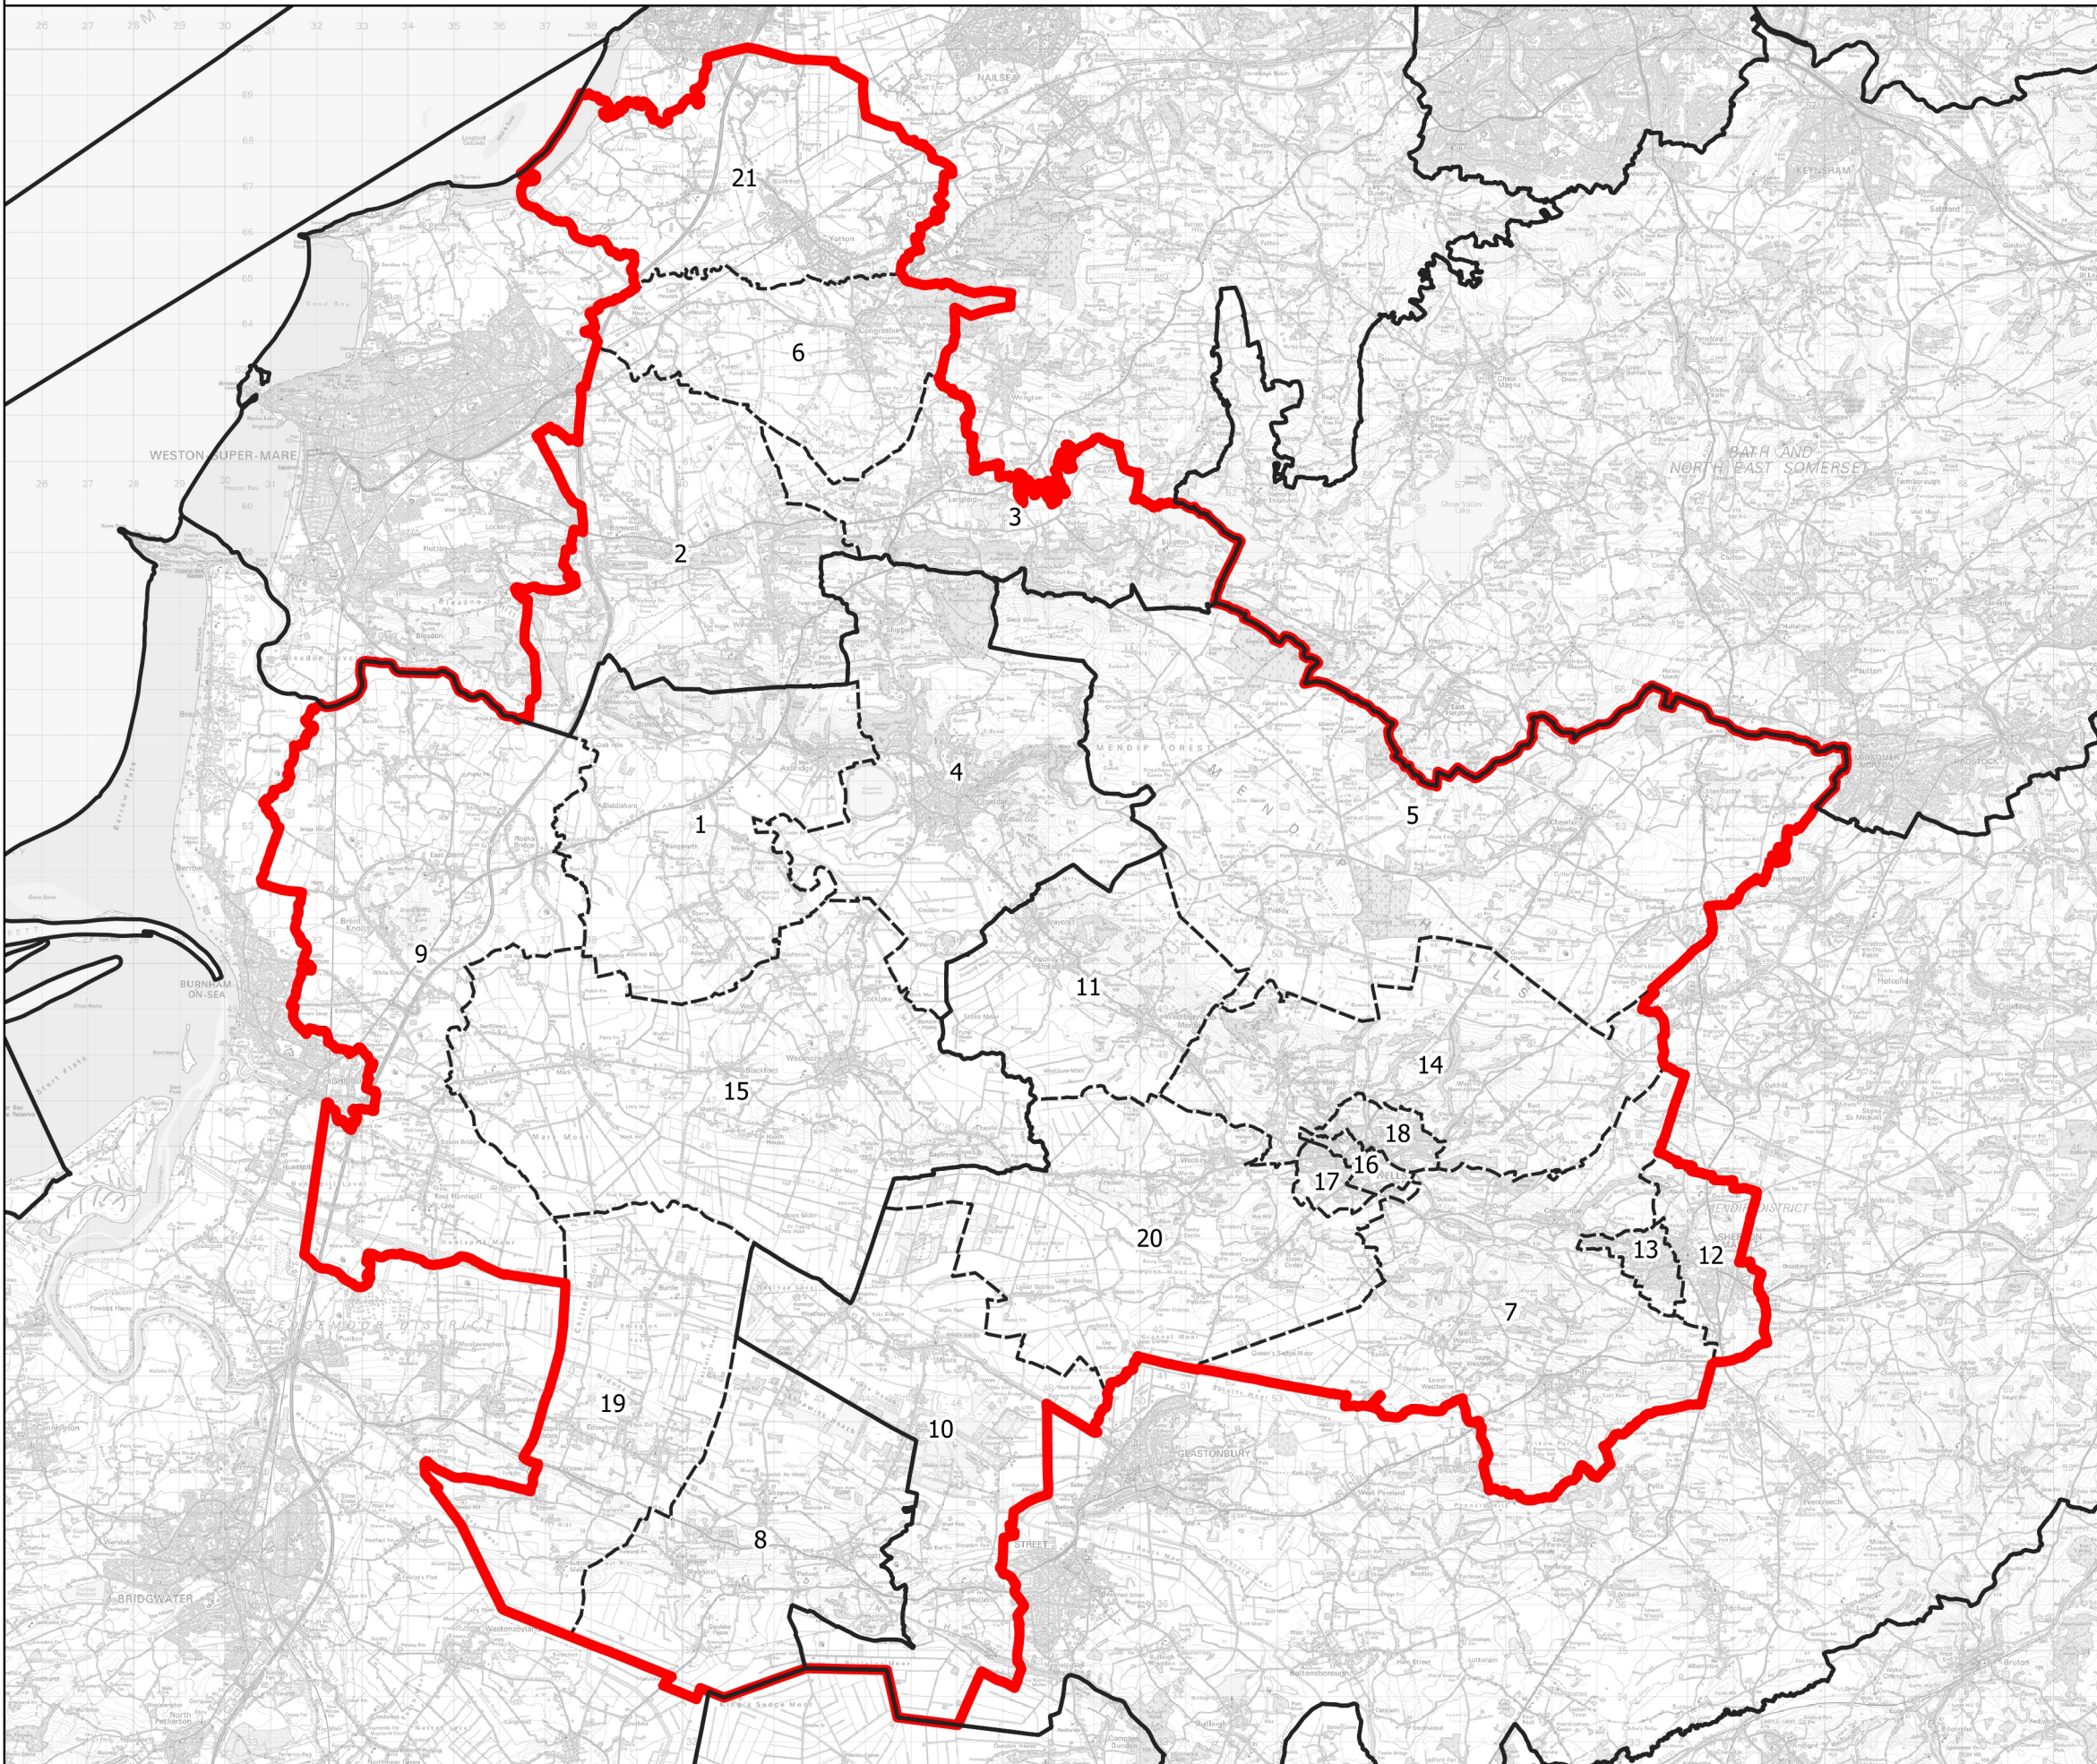

# Boundary Commission for England - Initial Proposals for the South West Region

## Wells and Mendip Hills County Constituency - Electorate 69,843

### Wards:

- 1 Axevale
- 2 Banwell & Winscombe
- 3 Blagdon & Churchill
- 4 Cheddar and Shipham
- 5 Chewton Mendip and Ston Easton
- 6 Congresbury & Puxton
- 7 Croscombe and Pilton
- 8 East Polden
- 9 Knoll
- 10 Moor
- 11 Rodney and Westbury
- 12 Shepton East
- 13 Shepton West
- 14 St. Cuthbert Out North
- 15 Wedmore and Mark
- 16 Wells Central
- 17 Wells St. Cuthbert's
- 18 Wells St. Thomas'
- 19 West Polden
- 20 Wookey and St. Cuthbert Out West
- 21 Yatton

- Constituency
- Local Authorities
- Wards

0 2 4 km

© Crown copyright and database rights 2021 OS 100018289. You are permitted to use this data solely to enable you to respond to, or interact with, the organisation that provided you with the data. You are not permitted to copy, sub-license, distribute or sell any of this data to third parties in any form. Third party rights to enforce the terms of this licence shall be reserved to OS.